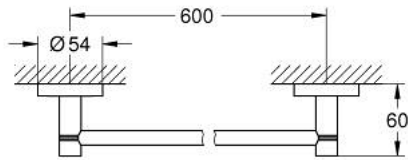

### PRODUCT DESCRIPTION

- Colour: cool sunrise
- material: metal
- 654 mm (functional length 600 mm)
- concealed fastening
- GROHE Long-Life finish
- suitable for screwing (including screws and dowels) or gluing (glue 40 915 000 sold separately)
- holding force: max. 10 kg
- the specified holding capacity is valid for static (slowly applied) load and intended use only