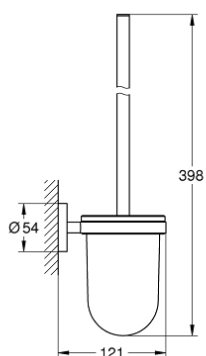

40 374 001 ESSENTIALS TOILET BRUSH SET

PRODUCT DESCRIPTION

- material: glass / metal
- wall mounted
- concealed fastening
- **GROHE StarLight** chrome finish
- suitable for screwing (including screws and dowels) or gluing (glue 40 915 000 sold separately)

40 374 001 ESSENTIALS TOILET BRUSH SET

SPARE PARTS, November 2014 – now

1: Spare brush (Order-nr. 40392000)

1.1: Spare brush head (Order-nr. 40791001)

2: Spare glass for toilet brush (Order-nr. 40393000)