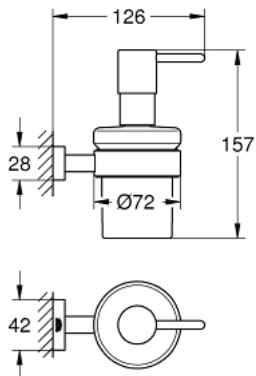

40 756 001 ESSENTIALS CUBE ESSENTIALS CUBE SOAP DISPENSER WITH HOLDER

PRODUCT DESCRIPTION

- material: glass / metal
- filling quantity 160 ml
- holder (40 508 001)
- soap dispenser (40 394 001)
- concealed fastening
- **GROHE StarLight** chrome finish

40 756 001 **ESSENTIALS CUBE ESSENTIALS CUBE SOAP DISPENSER WITH HOLDER**

SPARE PARTS

1: Soap dispenser (Order-nr. 40394001)