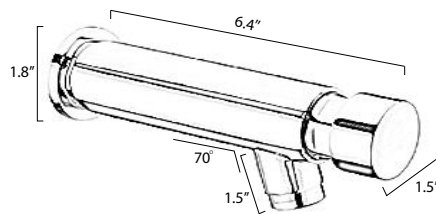

ZILVER[®]
Concetti Italiani

Water Genius!

Zilver Self Closing Tap Wall Type With Water Saving Aerator Item Code : GS1412

Basic information

This line of self closing faucet with an advanced design is suitable for public or semi-public spaces that aim to differentiate themselves: hotels, VIP areas, etc. The shapes of this collection avoid water splashes on the shelf and taken together comprise a highly integrated and elegant design. Due to the SOFT push button, this line is a user-friendly solution for elderly people and children. The item is suitable for public places Ablution area, Hospital, hotels and all public areas

Product Description

- Self closing tap with water saving aerator
- Metal handle
- Single hole mounted
- With S point aerator
- Minimum working pressure 0.1bar
- Maximum working pressure 3bar
- Flow rate 0.35 gpm / 1.35 l/min
- Finishes: chrome plated