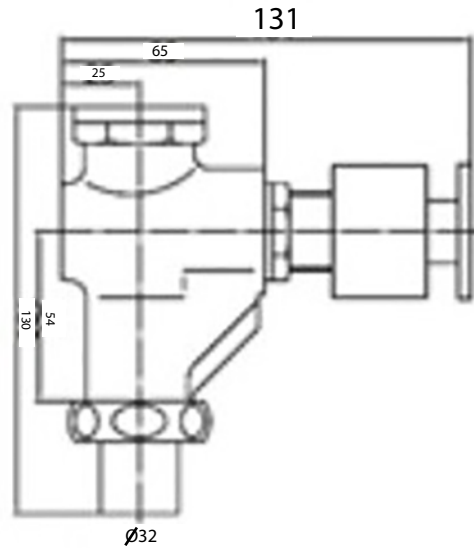

ZILVER[®]
Concetti Italiani

Water Genius!

Zilver Toilet Flush Value Item Code : GS8016

Description:

IN WALL TYPE TOILET FLUSH VALUE

Suitable for flush valve, wall-mounted installation. Button switch. brass self-closing cartridge. self-closing time:3-5". High purity brass main body.

1/2" inlet

1 1/4 outlet

Brass Body

Chrome plating 0.2-0.3 micrometer

Nickel Plating 8-10 micrometer