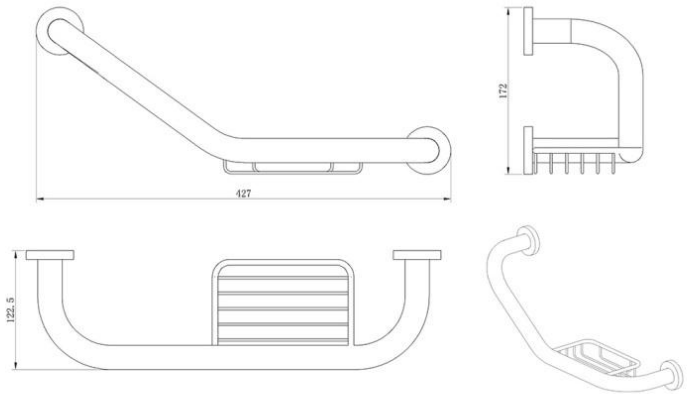

ZILVER[®]
Concetti Italiani

Water Genius!

Zilver Grab Bar With Soap Basket

Item Code : **H004**

Description:

Get style and safety with the Zilver Angled *Grab Bar with Basket*.

Made of durable Stainless Steel , this grab bar also keeps your favorite soap within reach.

Angle 135

Size : 460 mm x 133 mm x 75 mm

Dia 32 mm

Stainless steel body

L-type grab rail with soap basket

Polished chrome finish

For wall-mounting – fixings supplied

Item is reversible