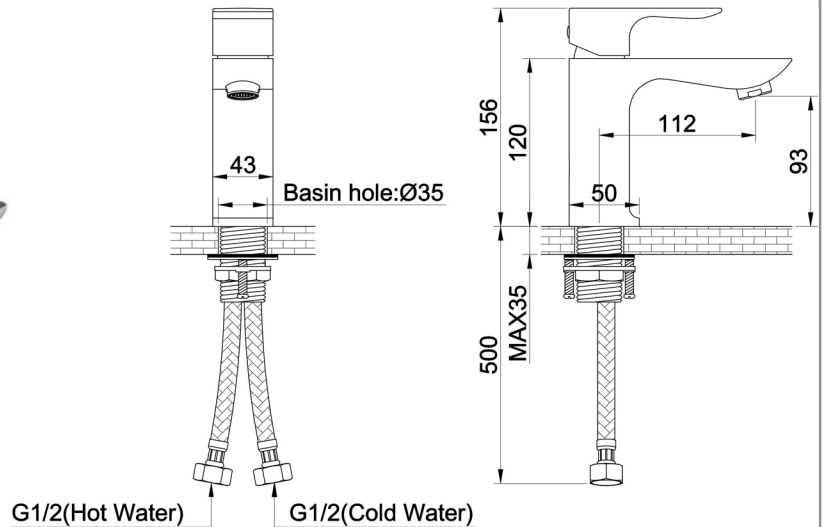

ZILVER[®]
Concetti Italiani

Water Genius!

Zilver Rio Single Lever Basin Mixer

Item Code : HD1001 , HD1001CHW ,
HD1001ORB , HD1001BK

Basic information:

Zilver Wave Series ,Slender and Majestically upright, its smooth finish gives it a royal feeling

Available In:

BK (Black) , ORB , CHW (Chrome White)

Feature:

- Flexible connection hoses with brass nuts
- Zinc alloy Handle
- Brass Body
- Chrome plating 0.2-0.3 micrometer
- Nickel Plating 8-10 micrometer
- Minimum pressure 0.1 mpa/ 14.5psi/ 1bar