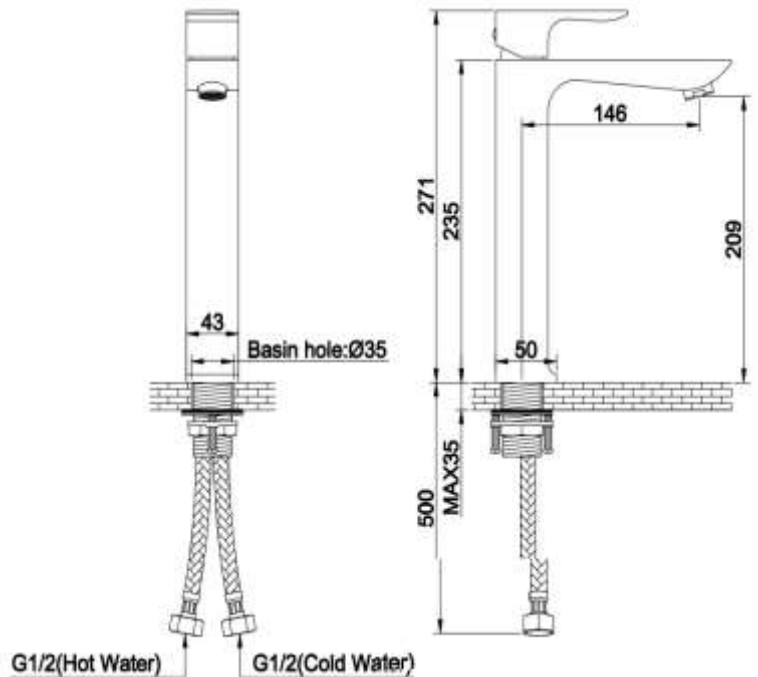

ZILVER
Concetti Italiani

Water Genius!

Zilver Rio Long Basin Mixer 1/2"

Item Code :HD100

Description

Unorthodox curves with the finesse gives Rio a distinctive aura
For Single Hole Installation

Features

- Cartridge : 35 mm Ceramic with Brass Stick inclusive of
- Flexible Connection hoses with brass nuts
- Aerator @2.2 gpm max. @60psi
- Chrome plating 0.2-0.3 micrometer
- Nickel Plating 8-10 micrometer
- Minimum pressure 0.1 mpa /14.5psi/ 1bar