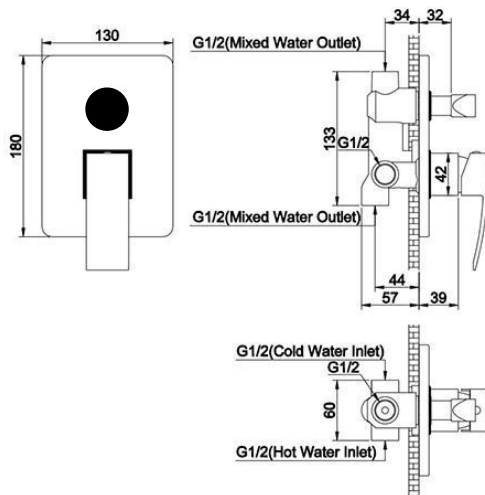

ZILVER
Concetti Italiani

Water Genius!

Zilver Rio Concealed Expose Plate Bath Mixer

Item Code : **HD705**

Basic information:

Rio Expose Plate for Conc. Shower Mixer

Zilver Rio concealed bath Mixer a practical range and can only be used with a concealed body which has to be separately purchased.

It has a two way diverter for using with head shower and Bath spout.

- Chrome plating 0.2-0.3 μ m
- Nickel plating 8-10 μ m
- Without concealed body
- For final installation
- Conc. Body No. ZCB-01