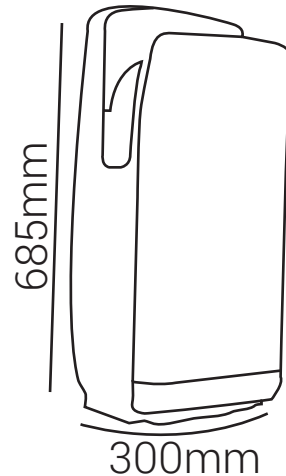

ZILVER[®]
Concetti Italiani

Water Genius!

Zilver Hand Dryer Blade Type Item Code : HSD9025

Basic information:

Hand dryer is a device used in almost all wash rooms for hygienically drying hands. Hand dryers are most eco-friendly as they are instrumental in saving paper and towels.

Specifications

- ABS Plastic body
- Color: White
- Voltage: 200 – 240 V
- Frequency: 50/60 Hz
- Wind Speed: 95 m/s
- Dry Hands of Time: 5-7 s
- Rated power: 1800 Watts
- Size: 685 x 300 x 218 mm

www.zilver.co