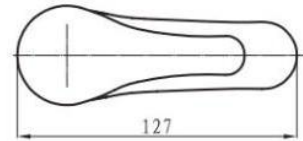

### Basic information:

- For Single Hole Installation
- Cartridge : 35 mm Ceramic inclusive of
- Flexible Connection hoses with brass nuts
- Aerator @2.2 gpm max. @60psi
- Chrome plating 0.2-0.3 micrometer
- Nickel Plating 8-10 micrometer
- Minimum pressure 0.1 mpa /14.5psi/ 1bar