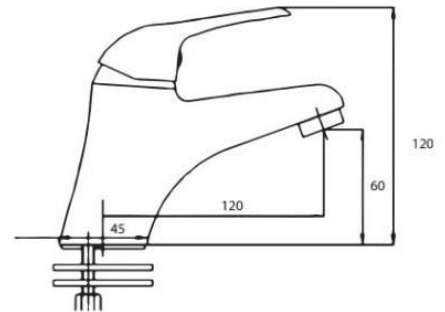

### Basic information:

- For Single Hole Installation
- Cartridge : 35 mm Ceramic inclusive of
- Flexible Connection hoses with brass nuts
- Aerator @2.2 gpm max. @60psi
- Chrome plating 0.2-0.3 micrometer
- Nickel Plating 8-10 micrometer
- Minimum pressure 0.1 mpa /14.5psi/ 1bar