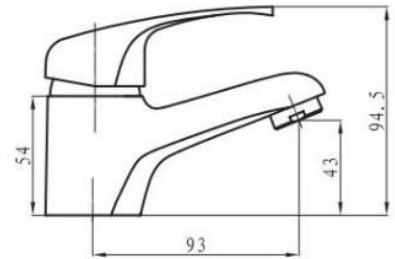

### Basic information:

- For Single Hole Installation
- Cartridge : 35 mm Ceramic inclusive of
- Flexible Connection hoses with brass nuts
- Aerator @2.2 gpm max. @60psi
- Chrome plating 0.2-0.3 micrometer
- Nickel Plating 8-10 micrometer
- Minimum pressure 0.1 mpa /14.5psi/ 1bar