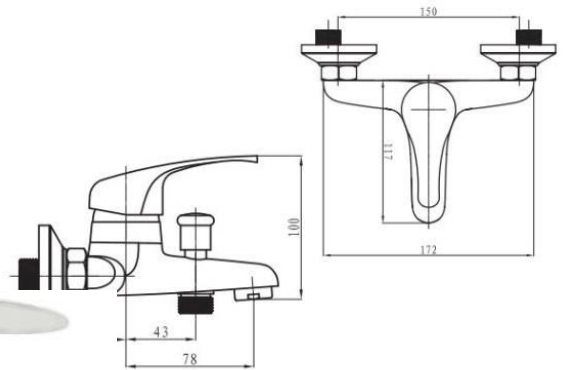

ZILVER
Concetti Italiani

Water Genius!

Zilver Value Bath Mixer

Item Code: MT80133, MT80133W

Basic information:

Zilver Value Single Lever Bath Mixer is part of the simple yet effective Value Single Lever range.

This tap boasts flowing lines and a polished chrome finish, it also offers a temperature guide to ensure you are getting your desired temperature.

Cartridge : 35 mm Ceramic with Brass Stick inclusive of

- S Union and cover plates
- Manual two way Diverter bath/ shower
- Aerator @2.2 gpm max. @60psi
- Chrome plating 0.2-0.3 micrometer
- Nickel Plating 8-10 micrometer
- Minimum pressure 0.1 mpa /14.5psi/ 1bar