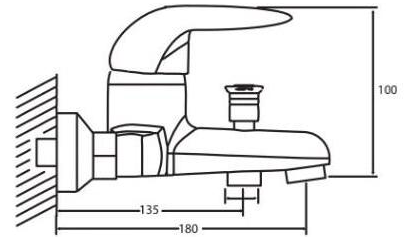

ZILVER
Concetti Italiani

Water Genius!

Zilver Value Bath Mixer

Item Code: MT80133, MT80133W

Basic information:

Zilver Value Single Lever Bath Mixer is part of the simple yet effective Value Single Lever range.

This tap boasts flowing lines and a polished chrome finish, it also offers a temperature guide to ensure you are getting your desired temperature.

Cartridge : 35 mm Ceramic with Brass Stick inclusive of

- S Union and cover plates
- Manual two way Diverter bath/ shower
- Aerator @2.2 gpm max. @60psi
- Chrome plating 0.2-0.3 micrometer
- Nickel Plating 8-10 micrometer
- Minimum pressure 0.1 mpa /14.5psi/ 1bar