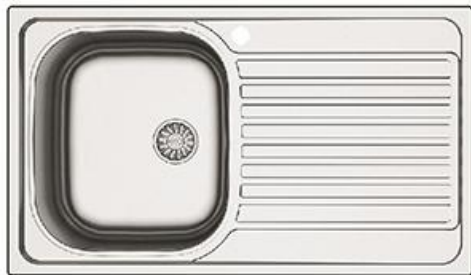

## Zilver Single Bowl Single Tray Sink

Item Code : **OSLO1000T**

### Basic information:

The kitchen has become the center of modern interiors, the heart of any home, the place where family ties are woven. ZILVER sinks, which can bring your kitchen in line with the latest trends. When it comes to innovation, material and manufacturing quality, constant search for new

### SINGLE BOWL SINGLE TRAY SINK

- Thickness : 0.8 mm
- Material : SUS 304
- Depth : 205 mm (8 inches)
- Size : (L) 860 mm (34 inches)
- (W) 500 mm (20 inches)
- Surface : Matt