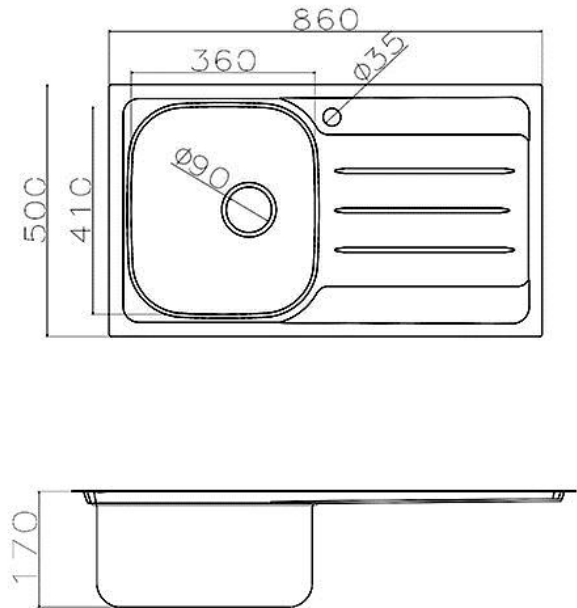

## Zilver Single Bowl Single Tray Sink

Item Code : **OSLO1000T**

### SINGLE BOWL SINGLE TRAY SINK

- Thickness : 0.8 mm
- Material : SUS 304
- Depth : 205 mm (8 inches)
- Size : (L) 860 mm (34 inches)
- (W) 500 mm (20 inches)
- Surface : Matt