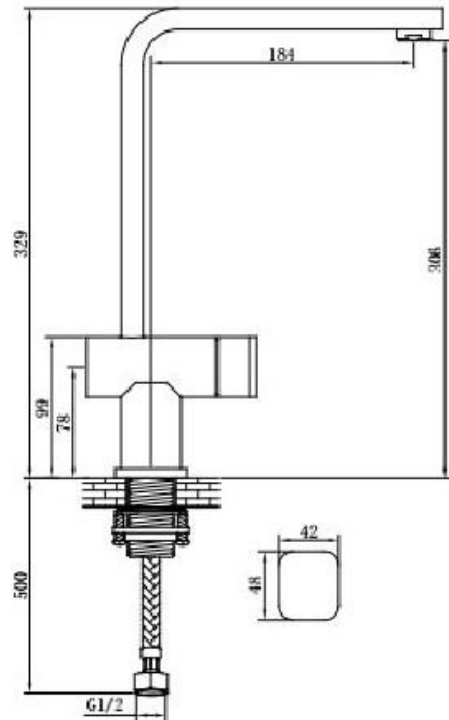

## Zilver Sink Mounted Kitchen Mixer

Item Code : **PLB1223**

### Basic information:

- Cartridge: 1/2" Ceramic inclusive of
- Faucet aerator
- Zinc alloy Handle
- Brass Body
- Chrome plating 0.2-0.3 micrometer
- Nickel Plating 8-10 micrometer
- Minimum pressure 0.1 mpa/ 14.5psi/ 1bar