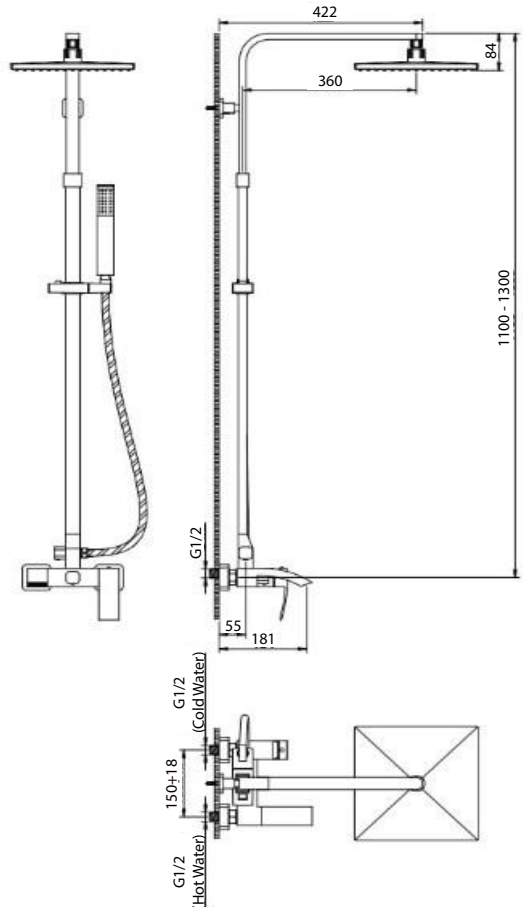

## Zilver Stark Bath Mixer with Open Shower Rod

Item Code : RG500

### Features

- Cartridge : 35mm
- Bath Mixer
- Head shower Rain
- Hand shower with flexible chain
- Adjustable Open Rod (Telescopic Type)
- Chrome plating 0.2-0.3  $\mu\text{m}$
- Nickel plating 8-10  $\mu\text{m}$
- Minimum pressure 0.1 mpa /14.5psi/ 1bar