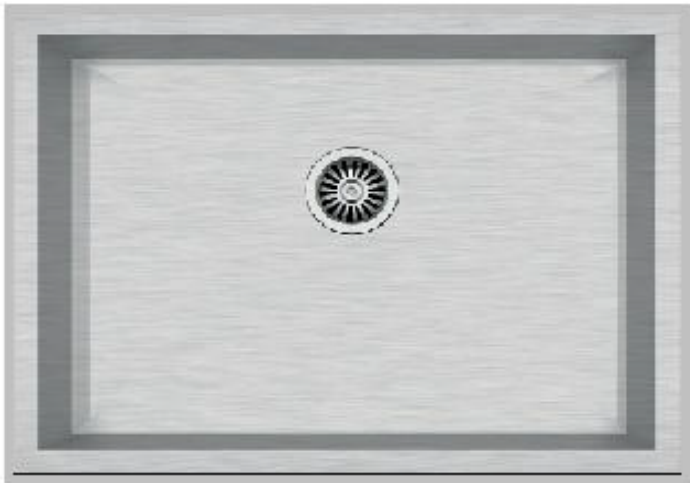

**ZILVER**<sup>®</sup>  
Concetti Italiani

Water Genius!

Zilver Single Bowl Sink  
Item Code : SYDNEY005T

**Description**

Single Bowl Sink

Thickness: 0.81 mm

Material: SUS 304

Depth: 200 mm (7.8 inches)

Size: (L) 500 mm (19.8 inches), (W) 450 mm (17.7 inches)

Surface: polish

Accessories Include.

1 Waste set

2 Clips + Seal

[www.zilver.co](http://www.zilver.co)

Made in Turkey