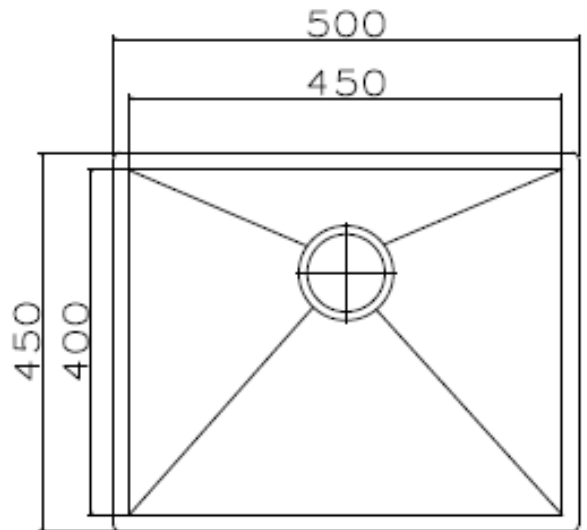

**ZILVER**<sup>®</sup>  
Concetti Italiani

Water Genius!

Zilver Single Bowl Sink  
Item Code : SYDNEY005T

**Description**

Single Bowl Sink

Thickness: 0.81 mm

Material: SUS 304

Depth: 200 mm (7.8 inches)

Size: (L) 500 mm (19.8 inches), (W) 450 mm (17.7 inches)

Surface: polish

Accessories Include.

1 Waste set

2 Clips + Seal

[www.zilver.co](http://www.zilver.co)

Made in Turkey