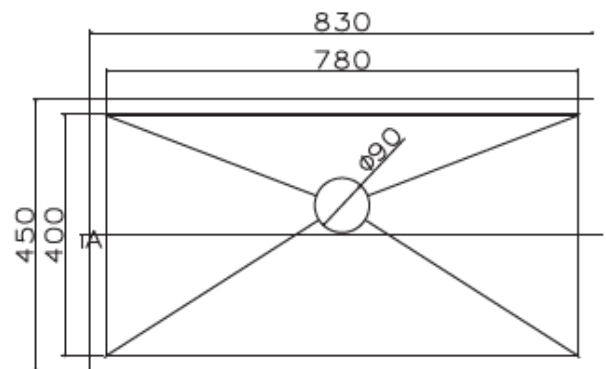

ZILVER[®]
Concetti Italiani

Water Genius!

Zilver Single Bowl Sink Item Code : SYDNEY007

Description:

Single Bowl Sink

Thickness: 0.81 mm

Material: SUS 304

Depth: 254 mm (10 inches)

Size: (L) 800 mm (32 inches), (W) 500 mm (20 inches)

Surface: Polish

Accessories Include

1 Waste set

2 Clips + Seal