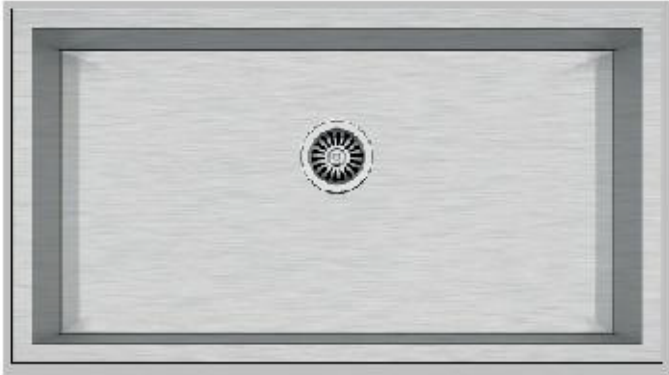

ZILVER[®]
Concetti Italiani

Water Genius!

Zilver Single Bowl Sink Item Code : SYDNEY007

Description:

Single Bowl Sink

Thickness: 0.81 mm

Material: SUS 304

Depth: 254 mm (10 inches)

Size: (L) 800 mm (32 inches), (W) 500 mm (20 inches)

Surface: Polish

Accessories Include

1 Waste set

2 Clips + Seal