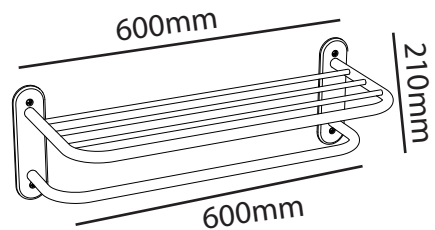

ZILVER[®]
Concetti Italiani

Water Genius!

Zilver Towel Shelf Item Code : TSS001

Description

Zilver Towel Shelf double

This Is Our Wall Mounted Towel Rack, Which Is Ideal To Store And Dry Your Towels, Meanwhile To Add A Modern Feeling To Your Bathroom

- Chrome finish Bathroom towel shelf
- Elegant & functional design
- Easily mounts on to the wall
- Provides extra room for your towels
- Height: 17cm, Width: 60 cm, Depth: 27cm