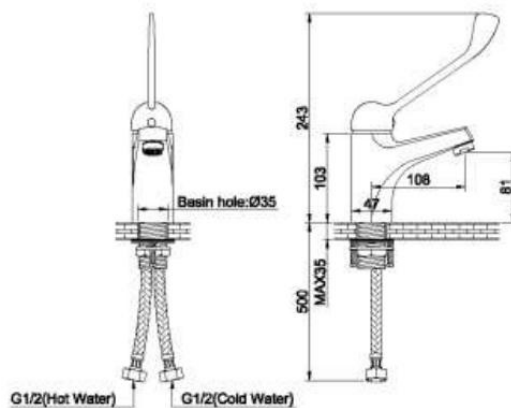

ZILVER[®]
Concetti Italiani

Water Genius!

Zilver Elbow Action Faucet Sink Mounted Item Code : UB002

Basic information:

Any home remodeling project involves hundreds of decisions. From wall treatments to window treatments, flooring to faucets, the details add up. Every detail will add to the overall result. Kitchen and bathroom faucets wall mounts may seem like small details, but they can make a big difference in achieving the right look for your bathroom. And, as your bathroom is used by your family, guests, and potential buyers, it's worth spending a little extra time and energy to choose the right faucet mounts.

ELBOW ACTION FAUCET WALL MOUNTED

- Sink Mounted
- Chrome Plated