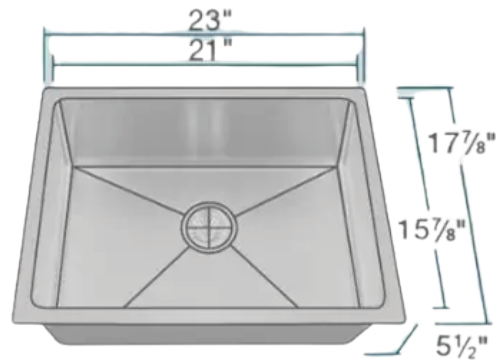

Zilver Kitchen Sink
Item Code :Vienna1200plus

Description

To meet the exact demands of our customers, we provide a wide collection of Square Bowl Kitchen Sink. Square sink has a wide bowl which makes easy for a woman to keep more utensils in less space

SINGLE BOWL SINK

- Thickness : 1.0 mm
- Material : SUS 304
- Depth : mm (inches)
- Size : (L)
(W)
- Surface : Matt

Accessories Include.

- 1 Waste set
- 2 Clips + Seal

www.zilver.co

Made in Turkey