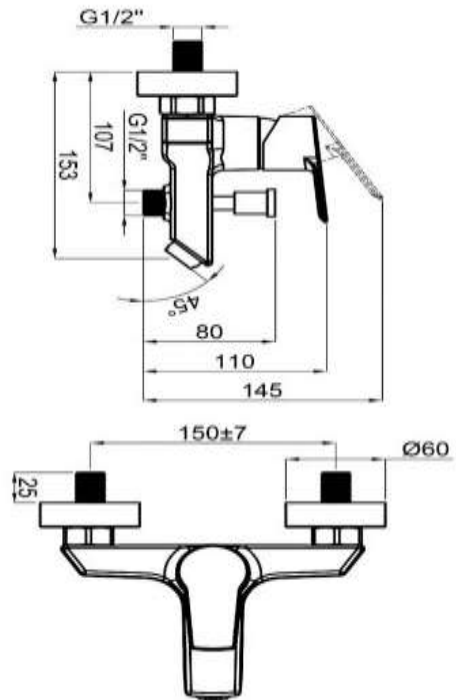

ZILVER
Concetti Italiani

Water Genius!

Zilver Ankara Bath Mixer

Item Code : ZANK200T

Description

Ankara Series Stylishly Designed Geometric Shapes & Subtle Rounded Edges. A contemporary design combining geometric lines with rounded edges.

FEATURES

Cartridge : 35mm Ceramic

inclusive of

S Union & cover plates

Two way Diverter Bath/shower in 1/2" outlet

Chrome plating 0.5 µm

Nickel plating 14 µm

Minimum pressure 0.1 mpa /14.5psi/1bar