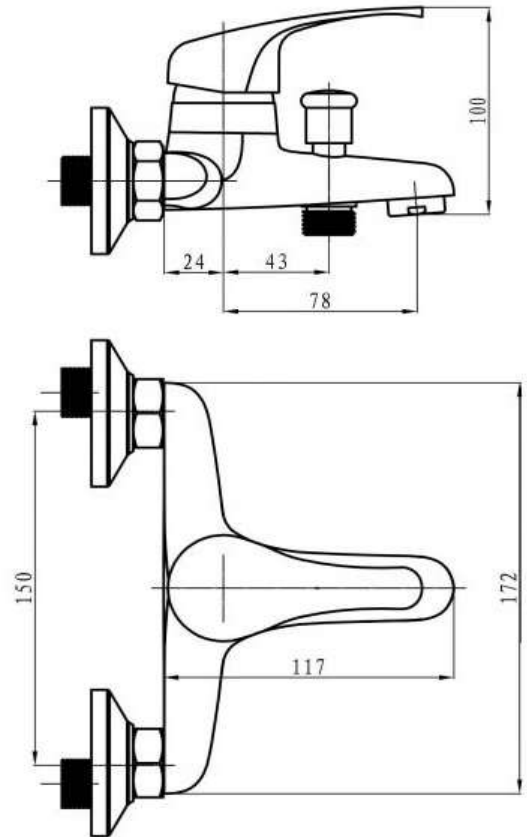

ZILVER
Concetti Italiani

Water Genius!

Zilver Autumn Bath Mixer

Item Code : **ZAUT200**

Description

FEATURES

- Single Lever Bath Mixer 1/2"
 - Two way Manual Divertor for low pressure
 - 40 mm Ceramic with Brass Stick i
 - Chrome plating 0.2-0.3 μm
 - Nickel plating 8-10 μm
 - Minimum pressure 0.1 mpa /14.5psi/1bar
- www.zilver.co