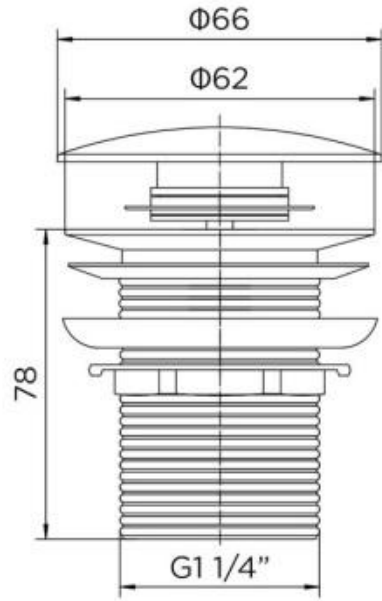

## Zilver Push Waste

Item Code **ZBW13** , **ZBW13CHW** , **ZBW13BK** ,  
**ZBW13ORB**

unit: mm

### Description:

A solid brass waste which fits most standard basin.

- Material :Brass
- Size : 32mm (1 1/4)
- Finish : Chrome

[www.zilver.co](http://www.zilver.co)