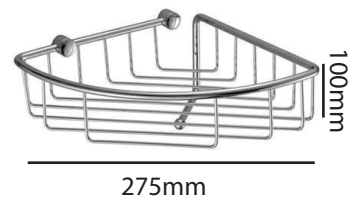

ZILVER[®]
Concetti Italiani

Water Genius!

Zilver Corner Basket Item Code : ZCB01

Description:

Introduce a stylish and practical product to your bathroom with this Large Corner Soap Basket. Fix it to the wall in your shower or your bath to sit your soap or other bathroom products in it's completely versatile! Crafted from stainless steel with a polished chrome finish, this corner basket is certain to add a sparkle to your decor. A convenient extra bar underneath is perfect for hanging a sponge or flannel from to ensure proper drying and to keep your shower or bath looking neat and tidy.

Finish: Chrome

Product Style: Contemporary

Size : 210 mm x 210 mm x 65 mm