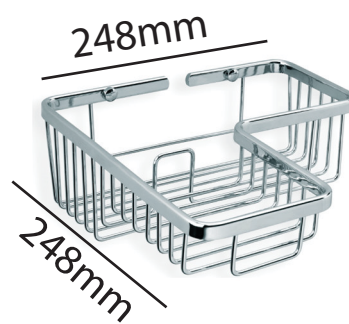

ZILVER[®]
Concetti Italiani

Water Genius!

Zilver Corner Basket Brass

Item Code : ZCB02

Description

Modern design shower basket for hygiene accessories

Polished chrome finish

Mounting hardware included

Solid brass construction provides durability

Dimensions: Size : 245 mm x 245 mm x 85 mm