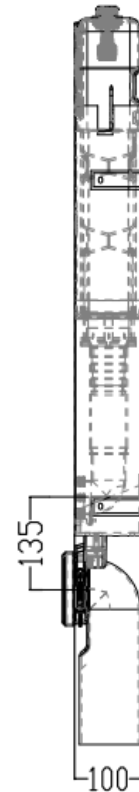

## Zilver Concealed Flush Tank with Frame

Item Code : ZDR005

**Description:** Zilver flush toilet systems for wall-hung toilets are for the modern bathroom design, Also known as a concealed cistern, each in-wall flush toilet tank is leak-tested before shipment. Dual flush system and accompanied with fixing sets and inlet outlet pipes. Standard flush volume is 1.6 gallons (6 liters) & 0.8 gallons (3 liters) for liquids.

### Features:

- Two dual-flush configurations available:
- 1.6 / 0.8 GPF
- 1.28 / 0.8 GPF
- Compatible with Any Wall hung Toilet
- Front actuation
- Heavy Metal Frame
- Inclusive of Fixing sets, inlet/outlet pipes