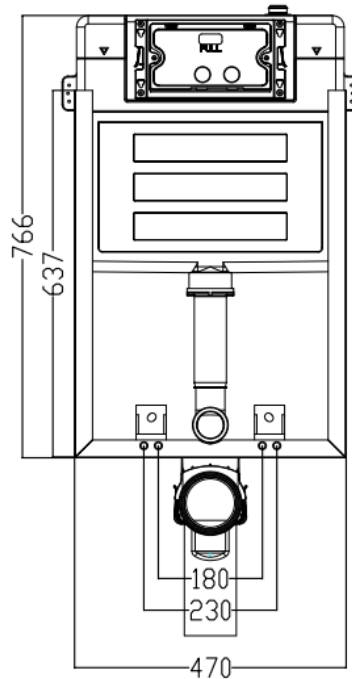

## Zilver Concealed Flush Tank with Frame

Item Code : ZDR005

**Description:** Zilver flush toilet systems for wall-hung toilets are for the modern bathroom design, Also known as a concealed cistern, each in-wall flush toilet tank is leak-tested before shipment. Dual flush system and accompanied with fixing sets and inlet outlet pipes. Standard flush volume is 1.6 gallons (6 liters) & 0.8 gallons (3 liters) for liquids.

### Features:

- Two dual-flush configurations available:
- 1.6 / 0.8 GPF
- 1.28 / 0.8 GPF
- Compatible with Any Wall hung Toilet
- Front actuation
- Heavy Metal Frame
- Inclusive of Fixing sets, inlet/outlet pipes