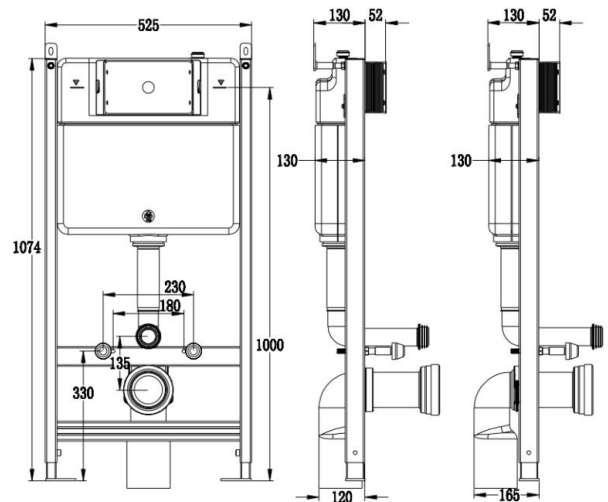

## Zilver Concealed Flush Tank with Frame Item Code: ZDR011

### Description:

Zilver flush toilet systems for wall-hung toilets are for the modern bathroom design, Also known as a concealed cistern, each in-wall flush toilet tank is leak-tested before shipment. Dual flush system and accompanied with fixing sets and inlet outlet pipes. Standard flush volume is 1.6 gallons (6 liters) & 0.8 gallons (3 liters) for liquids.

### Features:

- Two dual-flush configurations available:
- 1.6 / 0.8 GPF
- 1.28 / 0.8 GPF
- Compatible with Any Wall hung Toilet
- Front actuation
- Heavy Metal Frame
- Inclusive of Fixing sets, inlet/outlet pipes