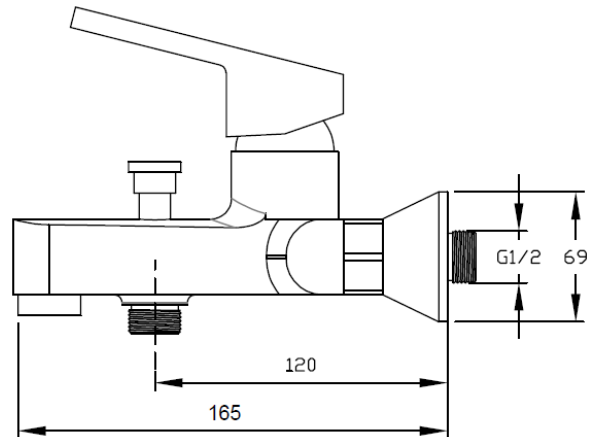

ZILVER[®]
Concetti Italiani

Water Genius!

Zilver Fludo Bath Mixer

Item Code : **ZFLD200**

Description

Fuldo Bath Mixer

Single lever bath Mixer 1/2"

Cartridge : 35mm Ceramic
inclusive of

S Union & cover plates

Manual two way Diverter

Bath/shower in 1/2" outlet

Chrome plating 0.5 µm

Nickel plating 14 µm

Minimum pressure 0.1 mpa /14.5psi/1bar

www.zilver.co

Made In Turkey