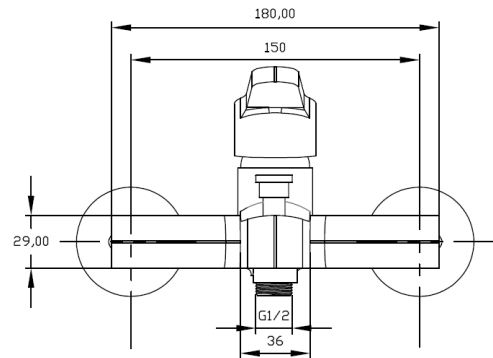

ZILVER[®]
Concetti Italiani

Water Genius!

Zilver Fludo Bath Mixer

Item Code : **ZFLD200**

Description

Fuldo Bath Mixer

Single lever bath Mixer 1/2"

Cartridge : 35mm Ceramic
inclusive of

S Union & cover plates

Manual two way Diverter

Bath/shower in 1/2" outlet

Chrome plating 0.5 µm

Nickel plating 14 µm

Minimum pressure 0.1 mpa /14.5psi/1bar

www.zilver.co

Made In Turkey