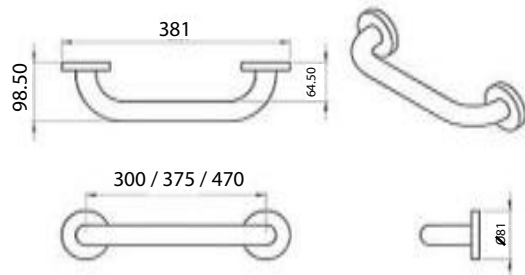

ZILVER[®]
Concetti Italiani

Water Genius!

Zilver Straight Grab Bar

Item Code : ZGB01 , ZGB02 , ZGB03

Basic information:

A practical and durable assistive product with a contemporary design. Helps to provide confidence and stability. Stainless steel with a chrome finish.

Available Size :

- Material Stainless Steel
- Chrome plated
- 300mm (12 inches)
- 375mm (15 inches)
- 470mm (18 inches)
- Dia 25mm for easy grip
- Concealed Fixings
- Rust-Resistant
- 100kg Max. Load on a Solid Wall