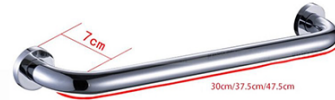

ZILVER[®]
Concetti Italiani

Water Genius!

Zilver Straight Grab Bar

Item Code : ZGB01 , ZGB02 , ZGB03

Basic information:

A practical and durable assistive product with a contemporary design. Helps to provide confidence and stability. Stainless steel with a chrome finish.

Available Size :

- Material Stainless Steel
- Chrome plated
- 300mm (12 inches)
- 375mm (15 inches)
- 470mm (18 inches)
- Dia 25mm for easy grip
- Concealed Fixings
- Rust-Resistant
- 100kg Max. Load on a Solid Wall