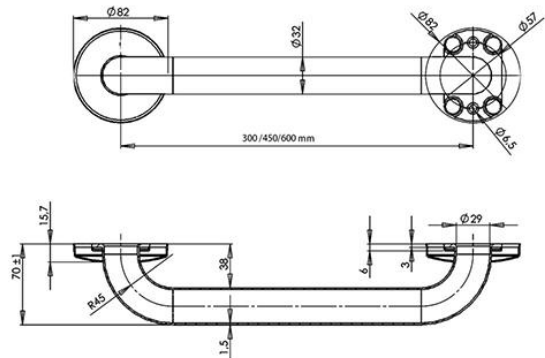

## Zilver Handicap Grab Bar Straight

Item Code : ZHBS001, ZHBS002, ZHBS003

#### Zilver Grab Bar Straight

Zilver offers a large selection of grab bars designed from stainless steel to provide a safe, durable and low cost solution to bathroom safety.

- Exposed Screw with cover
- Heavy Duty 304 Stainless Steel
- Safety Grip Finish (Knurled)
- Brush Finished
- Size Available
- Size: 300mm x  $\varnothing$  32mm (12 inches)
- Size: 450mm x  $\varnothing$  32mm (18 inches)
- Size: 600mm x  $\varnothing$  32mm (24 inches)