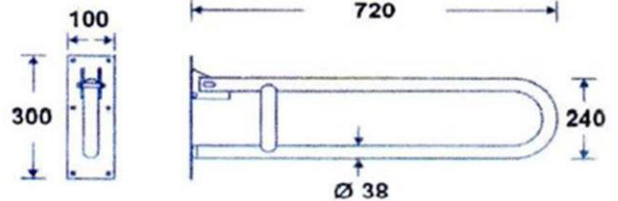

ZILVER[®]
Concetti Italiani

Water Genius!

Zilver Handicap Flip-Up Grab Bar Item Code : ZHBU011

Basic information:

Zilver fold able Grab Bar

Zilver Grab bars can help to ensure that a user is well-supported from a getting up or sitting down position. This Folding Grab Bar has a foldaway function which allows it to be folded out of the way when not in use, reducing obstruction while ensuring safety.

FEATURES

- Stainless finish
- Supports up to 300 lbs.
- 30" bar length
- 1.25" bar diameter
- Corrosion resistant
- Stainless steel construction for added durability

SPECIFICATIONS

- Size: 720m x240mm (Ø 32mm)
- Material Stainless Steel