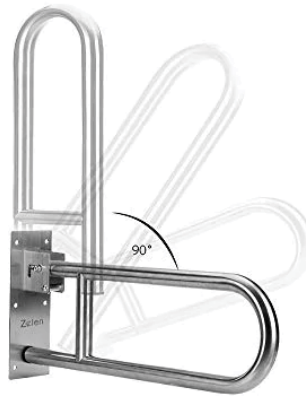

ZILVER[®]
Concetti Italiani

Water Genius!

Zilver Handicap Flip-Up Grab Bar Item Code : ZHBU011

Basic information:

Zilver fold able Grab Bar

Zilver Grab bars can help to ensure that a user is well-supported from a getting up or sitting down position. This Folding Grab Bar has a foldaway function which allows it to be folded out of the way when not in use, reducing obstruction while ensuring safety.

FEATURES

- Stainless finish
- Supports up to 300 lbs.
- 30" bar length
- 1.25" bar diameter
- Corrosion resistant
- Stainless steel construction for added durability

SPECIFICATIONS

- Size: 720m x240mm (Ø 32mm)
- Material Stainless Steel