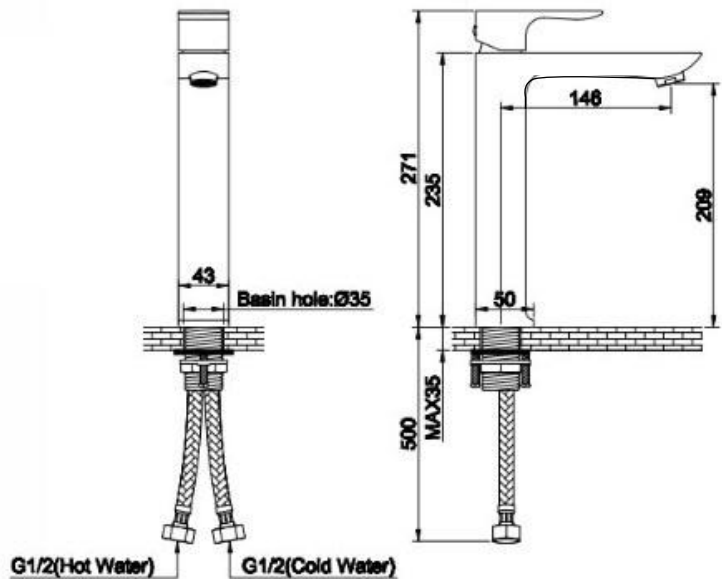

ZILVER[®]
Concetti Italiani

Water Genius!

Zilver Kare Basin Mixer Long Item Code : ZKAR100

Basic information:

This is a very well designed and styled basin mixer, its ultra modern and sleek style is timeless. It is very well made with great material for long lasting use, it has excellent quality chrome finish and brass construction. The design of the body is simple yet elegant, the pin lever handle is ergonomically designed for the ease of daily use. This great basin mixer will for sure complement any bathroom renovations.

This basin has a five star water rating . the warranty is 5 years for your peace of mind.

FEATURES

- Cartridge : 35mm Ceramic
- inclusive of Flexible connection hoses with brass nuts
- Chrome plating 0.5 μm
- Nickel plating 14 μm
- Minimum pressure 0.1 mpa /14.5psi/1ba