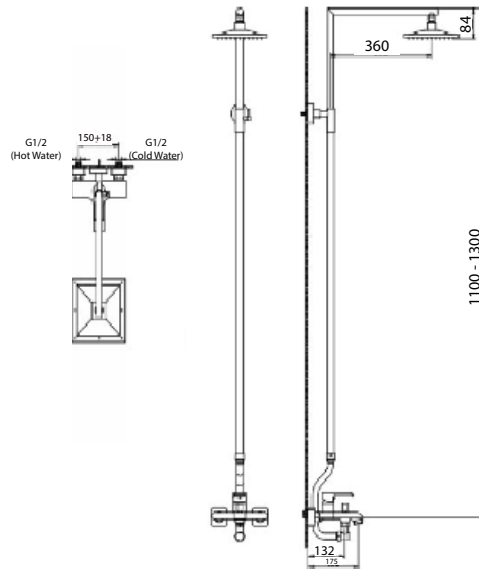

ZILVER[®]
Concetti Italiani

Water Genius!

Zilver Kare Bath Mixer With Open Shower Item Code : ZKAR500

Basic information:

Zilver Kare Bath Mixer With Open Shower Rod+HeadShower

This is a very well designed and styled bath mixer, its ultra modern and sleek style is timeless. It is very well made with great material for long lasting use, it has excellent quality chrome finish and brass construction. The design of the body is simple yet elegant, the pin lever handle is ergonomically designed for the ease of daily use. This great basin mixer will for sure complement any bathroom renovations.

- Cartridge : 35mm
- Bath Mixer
- Head shower Rain
- Adjustable Open Rod (Telescopic Type)
- Chrome plating 0.2-0.3 μm
- Nickel plating 8-10 μm
- Minimum pressure 0.1 mpa /14.5psi/ 1bar