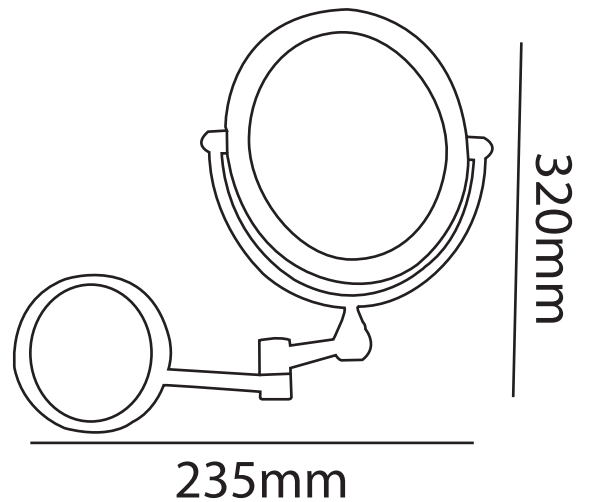

ZILVER
Concetti Italiani

Water Genius!

Zilver Adjustable Magnifying Mirror with Light

Item Code : ZMM001

Description

Zilver Adjustable Magnifying Mirror with Light

Zilver Wall Mount Magnifying Mirror with 2x Magnification, 8 Inch
360° Rotating Extendable Arm , Natural Light for Makeup, Shaving in
Bathroom or Bedroom.

Features

- Single sided mirror with 2 times magnification
- Twin arm
- LED light
- Mirror diameter 8 inches
- 240 V
- Chrome finish
- Double Side

www.zilver.co