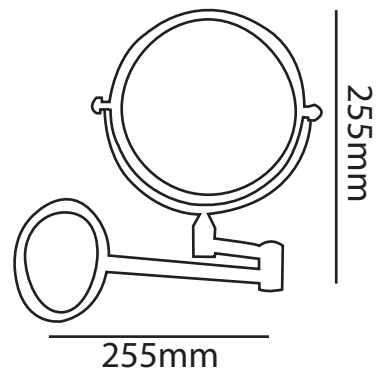

ZILVER
Concetti Italiani

Water Genius!

Zilver Adjustable Magnifying Mirror Item Code : ZMM002

Description

- Size: Ø8 inch
- Wall mounted
- 2 Sides
- Chrome finish