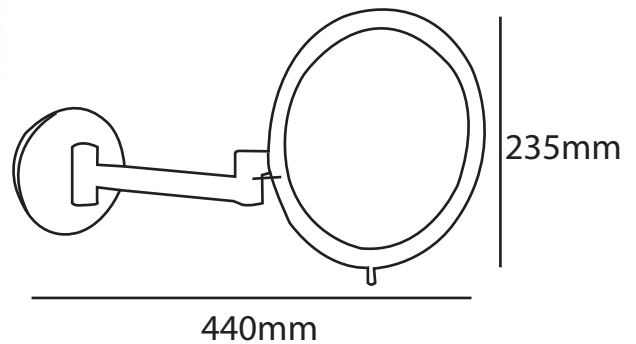

Zilver Adjustable Magnifying Mirror with Light

Item Code : ZMM003

Description

- Magnifying Makeup Mirror x 5
- LED Light
- Electric Operated
- In Polished Chrome
- 5x Magnification
- Double Jointed Arm, Mirror Rotates in All Directions
- Wall Mounted Installation
- Size : 8 inches