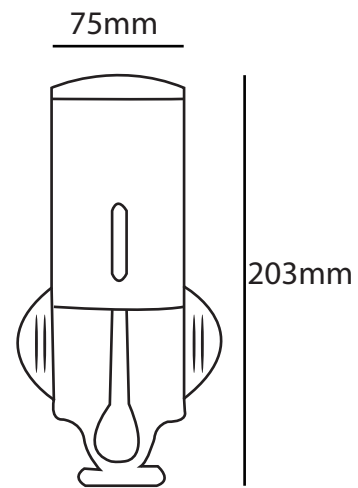

ZILVER[®]
Concetti Italiani

Water Genius!

Zilver Liquid Soap Dispenser Item Code : ZSD01

Description

- Product Name : Manual liquid Soap Dispenser – 500 ml
- Type : Manual
- Material : ABS
- Capacity : 500 ML
- Color : Silver
- Variety of Detergents : Liquid Soap, Shampoo, Conditioner, Lotion
- Operation : Manual
- Shape : Rectangular
- Drop Volume : 1-1.5 ML per one Time
- The transparent reservoir knob allows you to see when a refill is needed
- Key Lock system for open or close this dispenser
- Dimension : 24.5 cm X 8 cm X 8.5 cm