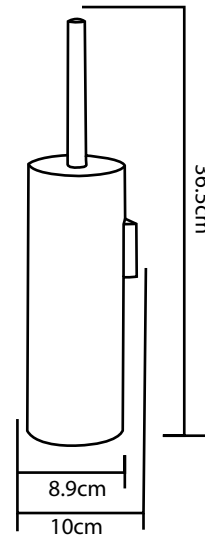

ZILVER[®]
Concetti Italiani

Water Genius!

Zilver Toilet brush

Item Code : ZTB002

Features

- Toilet brush with back wall bracket ss