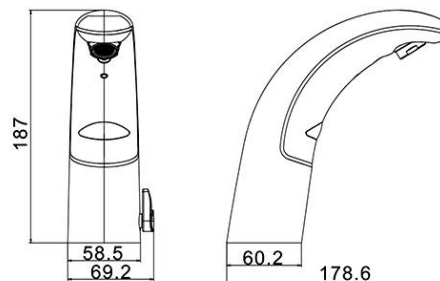

ZILVER[®]
Concetti Italiani

Water Genius!

Zilver Sensor Mixer

Item Code : **ZY8902**

Basic information:

No Touch Automatic Sensor Taps/ Mixers incorporate state-of-the-art design and technology to provide the ultimate in convenience. In addition, they offer the added benefit of improved hygiene by eliminating the need to physically touch the fixture to turn the water on or off.

FEATURES

- Brass body
- Minimum pressure
- Sensor Mixer Battery operated (Lithium Battery)
- For single hole installation
- inclusive of Brass body
- Flexible connection hose with brass nuts
- Faucet aerator
- Chrome plating 0.2-0.3 μm
- Nickel plating 8- 10 μm
- Minimum pressure: 1 bar
- Clean water required due to dust particle sensitivity, install filter if required