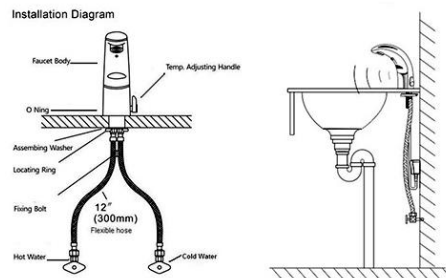

ZILVER[®]
Concetti Italiani

Water Genius!

Zilver Sensor Mixer

Item Code : **ZY8902**

Basic information:

No Touch Automatic Sensor Taps/ Mixers incorporate state-of-the-art design and technology to provide the ultimate in convenience. In addition, they offer the added benefit of improved hygiene by eliminating the need to physically touch the fixture to turn the water on or off.

FEATURES

- Brass body
- Minimum pressure
- Sensor Mixer Battery operated (Lithium Battery)
- For single hole installation
- inclusive of Brass body
- Flexible connection hose with brass nuts
- Faucet aerator
- Chrome plating 0.2-0.3 μm
- Nickel plating 8- 10 μm
- Minimum pressure: 1 bar
- Clean water required due to dust particle sensitivity, install filter if required