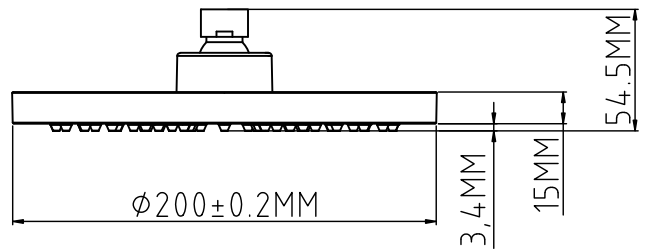

ZILVER[®]
Concetti Italiani

Water Genius!

Zilver Rain Shower ABS Round

Item Code : ZRS101/ ZRS102

Description:

Zilver offer a pleasant and relaxing shower experience. The shower nozzles have a self-cleaning function. After every shower integrated small needles gently clean the water jet holes preventing the formation of limescale deposits. The rain shower head with adjustable swivel ball joint is available in chrome

Specification:

- Material : ABS
- Recommended Pressure: 1 bar

Available sizes

- ZRS101 : Size 200 mm (8" dia)
- ZRS102 : Size 250 mm (10" dia)