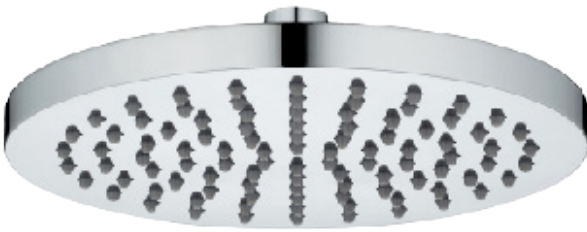

ZILVER[®]
Concetti Italiani

Water Genius!

Zilver Rain Shower ABS Round

Item Code : ZRS101/ ZRS102

Description:

Zilver offer a pleasant and relaxing shower experience. The shower nozzles have a self-cleaning function. After every shower integrated small needles gently clean the water jet holes preventing the formation of limescale deposits. The rain shower head with adjustable swivel ball joint is available in chrome

Specification:

- Material : ABS
- Recommended Pressure: 1 bar

Available sizes

- ZRS101 : Size 200 mm (8" dia)
- ZRS102 : Size 250 mm (10" dia)