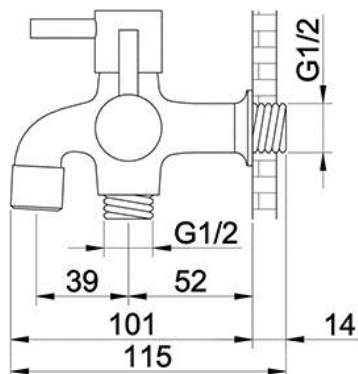

## Zilver Double Bib Cock

Item Code : ES08 , ES08CHW , ES08BK ,  
ES08ORB

### Basic information:

Zilver Double bib cock, is an ideal product for toilet shower control  
Its two know is convenient and durable.

- Brass cover
- Chrome finish
- Size :Inlet 1/2"
- Size :outlet 1/2"