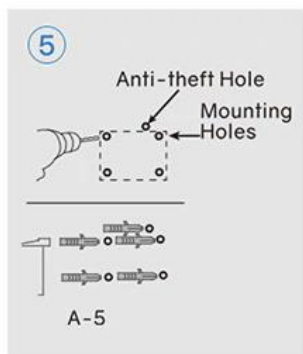

**> 40cm**

[www.zilver.co](http://www.zilver.co)

**ZILVER**<sup>®</sup>  
Concetti Italiani

Water Genius!

Please choose a proper place to install this dispenser and keep at least 40cm free space below it.

Insert the key into the lock.

Unlock and open the front cover.

Take out the liquid tank.

Make the drilling marks.

Drill the holes and insert the plastic plugs.

Fixate the dispenser onto the wall with screws.

Load back the liquid tank.

Fill in foaming liquid soap.

**Note: Anti-theft hole is for installation in public places.**