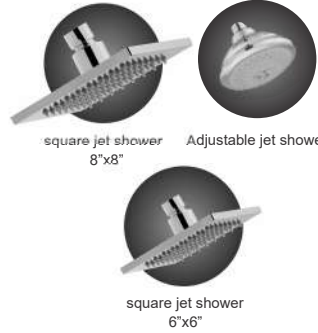

Adjustable jet shower

square jet shower
6"x6"

square jet shower
8"x8"