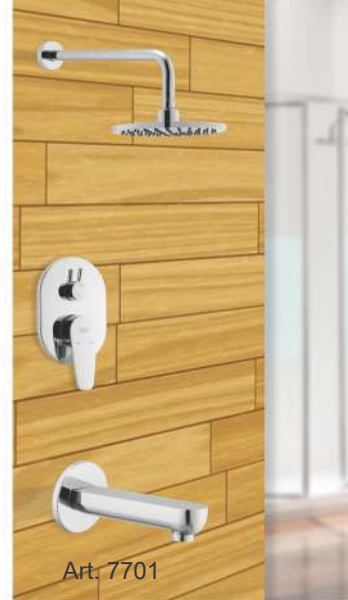

Art. 7702

concealed bath mixer
with oval plate

oval jet shower
7"x7"

Adjustable jet shower

pride jet shower

Art. 7701

concealed bath mixer
with oval plate
single lever

series