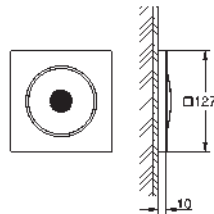

36 473 000   Chrome   4005176758737

**Rainshower F-digital Deluxe
Sound set**
127 x 127 mm per module
full range stereo speaker
Consisting of:
2 speakers with plug connections
waterproof & corrosion protected
GROHE Long-Life Shine durable sparkling sheen
requires rough-in set (29 413 000), F-digital Deluxe base unit box (26 864 000 or 36 476 000), Bluetooth unit (36 475 000) and various cable connections – all to be ordered separately due to installation situation
For detailed planning and product information please contact your local GROHE Customer Service.