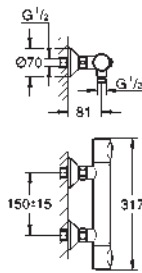

Grotherm 500
Thermostatic shower mixer 1/2"
wall mounted
GROHE Long-Life Shine durable sparkling sheen
GROHE SafeStop safety button at 38°C
(calibration required)
GROHE SafeStop Plus optional temperature limiter at 43°C included
GROHE thermostatic cartridge with wax thermoelement
integrated mixed water shut off
volume handle with **GROHE EcoButton**
headpart 90°
shower bottom outlet 1/2"
built-in non return valves
dirt strainers
protected against backflow
S-unions
metal escutcheon
GROHE Water Saving - Less water, perfect flow
professional edition

23 604 001 Chrome 4005176556593