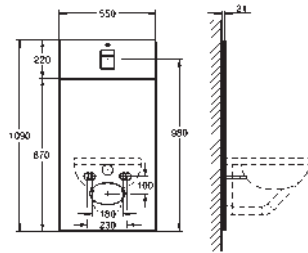

Glass Cover Skate Cosmopolitan
for Rapid SL 1.13 m
with flushing cistern GD 2
for connecting shower toilet Sensia Arena or common wall-hung WCs
for tiled/plastered walls
two-piece glass cover made of tempered safety glass (8 mm)
upper part removable for maintenance
flush plate Skate Cosmopolitan, chrome, flush plate is kept flush with glass cover
HPL mounting plate with hole pattern for all connections
mounting plate with concealed water connection for shower toilet Sensia Arena
mounting plate with with quality edges in silver finish
Set for noise protection
including accessory for mounting glass plate and WC ceramic