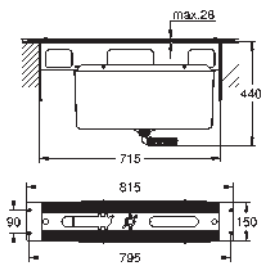

Allure Brilliant Private Collection four-hole bath combination with knurled handle

Allure Brilliant Private Collection four-hole bath combination with white Caesarstone handle

Allure Brilliant Private Collection four-hole bath combination with black Caesarstone handle

	29 037 000		4005176865749
	4/5-hole bath combination (optional) baseframe for installation under tiled surround base frame drainage box with integrated outlet for splash water caps to cover screw fixations always come in chrome color