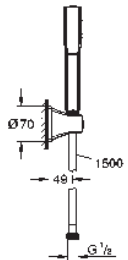

26 901 00F Chrome 4005176757525

Grandera Stick Wall holder set 1 spray Consisting of: Stick hand shower wall hand shower holder (26 896 xx0) Rotaflex Metal Long-Life TwistStop shower hose 1500 mm (28 417) GROHE Water Saving 7.6 l/min flow limiter GROHE DreamSpray perfect spray pattern Inner WaterGuide for a longer life GROHE CoolTouch prevents scalding on hot surfaces GROHE Long-Life Shine durable sparkling sheen SpeedClean anti-limescale system