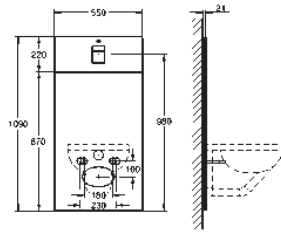

Ref. No.

Colour

EAN

39 980 KS0

velvet black

4005176770647

Glass Cover Skate Cosmopolitan

for Rapid SL 1.13 m