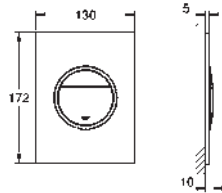

Nova Cosmopolitan S
Flush plate
for dual flush or start & stop actuation
for pneumatic drop valve AV1
compatible with Rapid SL/GD2 1.13 m
for vertical installation
130 x 172 mm
made of ABS
GROHE Long-Life Shine durable sparkling sheen
GROHE Water Saving - Less water, perfect flow
flush plate with magnetic holder and fixing brackets included
compatible with Rapid SLX
for use with Rapid SL and Uniset with GD 2 cistern please order shaft 40 911 000
(sold separately)