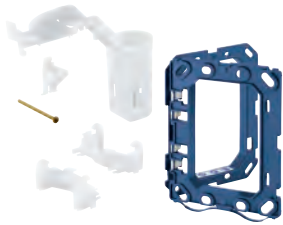

38 796 000 4005176857034

**GROHE Fresh
Dual flush valve set**

for GROHE flushing cistern GD 2 with pneumatic
discharge valve and regular inspection shaft
**not suitable for flush plates with
wood or glass or metal surface or new small flush plates**
fixing frame with opening function
for chlorine-free tablets only
for all GROHE wall plates
156 x 197 mm