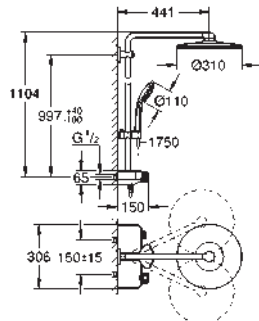

22 120 KF0	phantom black	4005176782527

Euphoria SmartControl System 310 Duo

Shower system with thermostat for wall mounting

Consisting of:

horizontal 450 mm shower arm
upper bracket adjustable for minimal adaption to existing drilling holes
exposed SmartControl thermostat

allows change between:

head shower Rainshower SmartActive 310

2 spray patterns:

GROHE PureRain, ActiveRain

hand shower Euphoria 110 Massage, spray plate phantom black

3 spray patterns:

Rain, SmartRain, Massage

adjustable height via gliding element

Silverflex shower hose 1750 mm (28 388 000)

GROHE DreamSpray perfect spray pattern

GROHE Long-Life Shine finish

GROHE CoolTouch prevents scalding on hot surfaces

GROHE TurboStat compact cartridge

with wax thermoelement

GROHE ProGrip with knurl structure

GROHE Water Saving - Less water, perfect flow

- GROHE SafeStop at 38°C

GROHE SafeStop Plus optional temperature limiter at 43°C included

GROHE SmartControl push for ON-OFF, turn for volume adjustment from

GROHE Water Saving to full flow

integrated **GROHE EasyReach** shower tray

SpeedClean anti-limescale system

Inner WaterGuide for a longer life

TwistStop preventing the hose from twisting

suitable for instantaneous heaters from 18 kW/h

minimum flow rate 7 l/min.