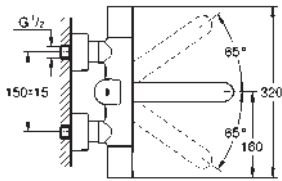

COMMERCIAL
FITTINGS

GROHE EUROSMART COSMOPOLITAN E

	Ref. No.	Colour	EAN
	36 386 001	Chrome	4005176311673
	<p>Eurosmart Cosmopolitan E Powerbox infra-red electronic basin mixer with mixing device and adjustable temperature limiter with infrared sensor for bi-directional communication for monitoring, configuration and servicing including Powerbox self-generating power system GROHE Water Saving 6.0 l/min mousseur including all flexible connection hoses non-return valve dirt strainer rapid installation system Powerbox power generator with water turbine internal energy saving unit with use of 60 s/24 h stand-by, 260 s/100 h stand-by with additional backup power 7 pre-set programs auto flush thermal disinfection cleaning mode additional functions and precise settings by remote control 36 407</p>		
	36 454 000	Chrome	4005176487774
	<p>Eurosmart Cosmopolitan E Special Infra-red electronic wall basin mixer with thermostatic temperature control with infrared sensor for bi-directional communication for monitoring, configuration and servicing 6V lithium battery, type CR-P2 battery lifetime approx. 7 years (150 actuations a day) activation by hand, deactivation automatically when leaving detection zone (hand-body detection mode) two additional detection modes adjustable (hand-hand or body-body) GROHE Long-Life Shine durable sparkling sheen GROHE CoolTouch laminar mousseur 9 l/min non-return valve dirt strainers GROHE SafetyPlus fixed temperature stop temperature scale handle with pre-adjustable safety stop between 35°C and 41°C (calibration required) metal temperature safety stop full unmixed hot or cold water in extreme handle position for legionella sampling swivel cast spout 219 mm projection 287 mm swivel range stop at 130°, lockable with S-unions, chrome nuts and covers self-sealing escutcheons multistage battery status display 7 pre-set programs auto flush thermal disinfection cleaning mode additional functions and precise settings by remote control 36 407 CE approved noise classification 1 in accordance with DIN4109</p>		
	36 455 000	Chrome	4005176487781
	ditto, projection 255 mm		