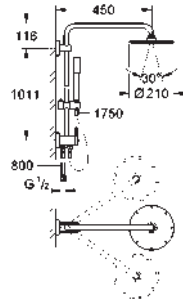

GROHE RAINSHOWER SYSTEM

Ref. No.	Colour	EAN
27 058 000	Chrome	4005176830464

Rainshower System 210 Shower system with diverter for wall mounting

horizontal swivable 450 mm projection shower arm
change between hand and head shower
by using the diverter
metal head shower Rainshower Cosmopolitan 210 (28 368 000)
with ball joint
rotation angle $\pm 15^\circ$
hand shower (28 034 000)
adjustable height via gliding element
(12 140 000)
connection to water supply with 1/2"-thread of
the 800 mm shower hose to faucet / wall union
GROHE DreamSpray perfect spray pattern
GROHE Long-Life Shine durable sparkling sheen
SpeedClean anti-limescale system
Inner WaterGuide for a longer life