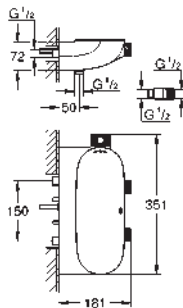

34 714 000	Chrome	4005176409783
	Grotherm SmartControl Combi thermostatic shower mixer with 2 valves, exposed/concealed wall mounted GROHE CoolTouch prevents scalding on hot surfaces GROHE Long-Life Shine durable sparkling sheen GROHE TurboStat compact cartridge with wax thermoelement GROHE ProGrip with knurl structure GROHE SafeStop safety button at 38°C (calibration required) GROHE SafeStop Plus optional temperature limiter at 43°C included GROHE Water Saving - Less water, perfect flow GROHE SmartControl push for ON-OFF, turn for volume adjustment from GROHE Water Saving to full flow exchangeable symbols GROHE EasyReach shower tray shower bottom outlet 1/2" multiple outlets can be run simultaneously protected against backflow requires concealed body 26 449 000 – to be ordered separately