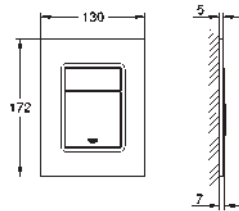

37 535 000	Chrome	4005176416019
37 535 DC0	supersteel	4005176416040
37 535 AL0	brushed hard graphite	4005176431357

Skate Cosmopolitan S
Flush plate
for dual flush or start & stop actuation
for pneumatic drop valve AV1
compatible with Rapid SL/GD2 1.13 m
for vertical installation
130 x 172 mm
made of ABS
GROHE Long-Life Shine durable sparkling sheen
GROHE Water Saving - Less water, perfect flow
flush plate with magnetic holder and fixing brackets included
compatible with Rapid SLX
for use with Rapid SL and Uniset with GD 2 cistern please order shaft 40 911 000
(sold separately)