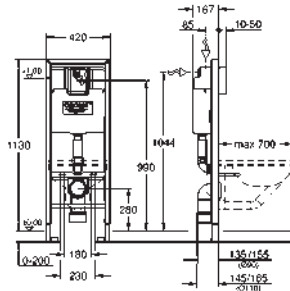

GROHE RAPID SL FOR WC

Ref. No. Colour EAN

38 675 001 4005176863516

Rapid SL

Element for WC, 1.13 m installation height, 0.42 m width
with flush cistern 6 - 3 l

for WC bowls 70 cm projection

for on-the-wall installations or studded walls
powder coated steel frame, self-supporting
TUV approved

2 WC fixing bolts
fixing device for ceramic

distance of fixing bolts 180/230 mm

outlet bend Ø 90 mm

depth adjustable

reducer Ø 90/110 mm

inlet and outlet connecting set

Insulated against condensation

1/2" water supply connection including integrated

angle valve and push fit flexible hose union

for on-the-wall installation please order wall brackets 38 558 00M (sold

separately)

for the mounting of support rails for the disabled please order fixing element 38

559 001 (sold separately)

38 994 000

4005176932335