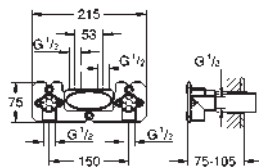

26 449 000		4005176409790
	Concealed body for exposed/concealed variants wall mounted 2 outlets 1/2" installation depth 75-105 mm flushing plug wall sealing installation device