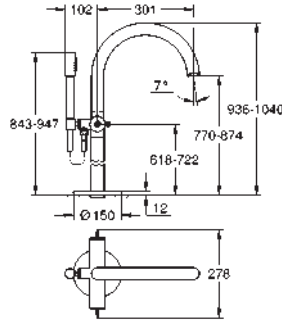

Ref. No.	Colour	EAN
25 227 000	Chrome	4005176508356
25 227 DC0	supersteel	4005176508257
25 227 GL0	cool sunrise	4005176508196
25 227 DA0	warm sunset	4005176508271
25 227 AL0	brushed hard graphite	4005176508318

**Aerio Private Collection
Bath / shower mixer 1/2"**

floor-mounted installation
with high pillar unions (765 mm)
set for final installation for
45 984 001

without roughing-in-set
ceramic headparts 1/2", 90°

GROHE Long-Life Shine durable sparkling sheen
automatic diverter: bath/shower
swivel tubular spout with mousseur and stop limiter
projection 301 mm
integrated non-return valve
in the shower outlet 1/2"
hand shower with holder
Silverflex shower hose 1250 mm (28 362)
protected against backflow
for stick handles

to be combined with stick sets 48 464, 48 465 or 48 651, please order separately

48 458 000		4005176523793
48 458 DC0	supersteel	4005176787249
48 458 GL0	cool sunrise	4005176787256
48 458 DA0	warm sunset	4005176788468
48 458 AL0	brushed hard graphite	4005176788475

**Aerio Private Collection
Sticks made from White Attica Caesarstone material**

can be combined with Aerio Private Collection:
one-hole basin mixer L-Size 21 134
one-hole basin mixer XL-Size 21 140
three-hole basin mixers 20 587 and 20 593
bath mixer 25 227

Two different sets of caps included. One set with
„H“ and „C“ marking, one set without marking.
Caesarstone is a quartz composite material. Structures and textures on the
surface may vary and are unique.

48 459 000		4005176523809
48 459 DC0	supersteel	4005176788482
48 459 GL0	cool sunrise	4005176788499
48 459 DA0	warm sunset	4005176788505
48 459 AL0	brushed hard graphite	4005176788512

**Aerio Private Collection
Sticks made from Vanilla Noir Caesarstone material**

can be combined with Aerio Private Collection:
one-hole basin mixer L-Size 21 134
one-hole basin mixer XL-Size 21 140
three-hole basin mixers 20 587 and 20 593
bath mixer 25 227

Two different sets of caps included. One set with
„H“ and „C“ marking, one set without marking.
Caesarstone is a quartz composite material. Structures and textures on the
surface may vary and are unique.