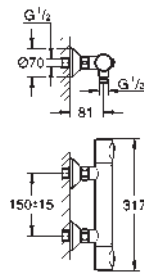

GROHE GROHTHERM 500

Ref. No. Colour EAN

34 793 000

Chrome

4005176632433

Grohtherm 500

Thermostatic shower mixer 1/2"
wall mounted

GROHE Long-Life Shine durable sparkling sheen

GROHE SafeStop safety button at 38°C

(calibration required)

GROHE SafeStop Plus optional temperature limiter at 43°C included

GROHE thermostatic cartridge with wax thermoelement

integrated mixed water shut off

volume handle with **GROHE EcoButton**

headpart 90°

shower bottom outlet 1/2"

built-in non return valves

dirt strainers

protected against backflow

S-unions

metal escutcheon

GROHE Water Saving - Less water, perfect flow

professional edition

34 796 000

Chrome

4005176632464