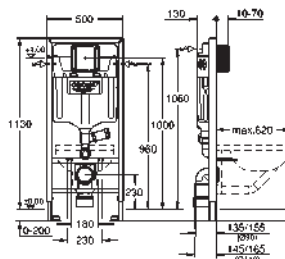

Rapid SL

Element for WC, 1.13 m installation height, for external odour extraction with flushing cistern GD 2, 6 l - 9 l

with flush pipe for external odour extraction

for on-the-wall installations or studded walls
powder coated steel frame, self-supporting
for dry-cladding, completely pre-assembled with fixed connections
quick adjustment, lockable
fixing material
TUV approved
2 WC fixing bolts
fixing device for ceramic
WC ceramics with small bearing area (< 205 mm) require additional accessory 38 779 000
distance of fixing bolts 180/230 mm
PP outlet bend Ø 90 mm
depth adjustable
PP reducer Ø 90/110 mm
inlet and outlet connecting set

flushing cistern GD 2, 6 - 9 l, containing following features:

factory set 6 l and 3 l
flush pipe with connection for odor extraction 50 mm
pneumatic discharge valve offering 2 modes of operation: dual flush or single flush
water supply from left/right or back
low noise (group I acc. to German Noise Specification)
Insulated against condensation
1/2" water supply connection including integrated angle valve and push fit flexible hose union
no tools required for the installation
of the inspection shaft incl. protection during construction phase
inspection shaft for vertical or horizontal use
allows for flush plate to be installed vertically or horizontally.

for on-the-wall installation please order wall brackets 38 558 00M (sold separately)

for mounting of small flush plates please order revision shaft 40 911 000 (sold separately)