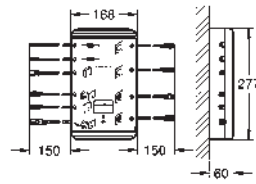

GROHE F-digital Deluxe
Base unit box 2.0 Bluetooth (BCU V2.0)
for connecting light, sound and steam modules
Consisting of:
2 plug connections, each for one pair of sound modules (36 473 000)
2 plug connections, each for one pair of light modules (36 472 000) or
1 ceiling shower (27 865 000) with integrated light
2 plug connections for steam module (29 414 000), including 1 connection for steam generator and 1 connection for temperature sensor
2 plug connections for power supply (per power supply max. 4 devices light/ sound)
2 plug connections for Bluetooth unit (supply voltage and data line)
CE approved
must be accessible for service
optional the base unit box can be placed into extra equipment 36 474 000
component to be ordered separately

26 864 000	Chrome	4005176758881