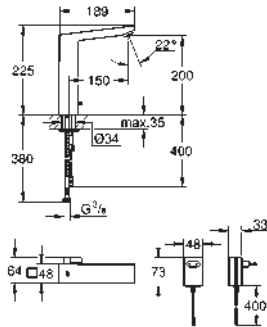

GROHE EUROCUBE E

Ref. No.	Colour	EAN
36 440 000	Chrome	4005176415623

Eurocube E
Infra-red electronic basin mixer 1/2" with mixing device and adjustable temperature limiter
with infrared sensor for bi-directional communication for monitoring, configuration and servicing
without power supply 36 338 000 (required)
GROHE Long-Life Shine durable sparkling sheen
laminar spray regulator 5.7 l/min
flexible connection hoses
non-return valve
dirt strainers
with integrated solenoid valve
rapid installation system
7 pre-set programs
auto flush
thermal disinfection
cleaning mode
additional functions and precise settings
by remote control 36 407
CE approved
noise classification 1 in accordance with DIN4109
type of protection faucet IP 59K

36 441 000	Chrome	4005176415630
36 441 DC0	supersteel	4005176686818
36 441 AL0	brushed hard graphite	4005176686825