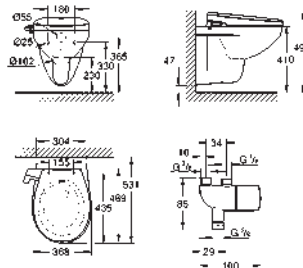

Bau Ceramic
Manual bidet seat 3-in-1 set, wall hung
Consisting of:
Bau manual bidet seat soft close (39 648 SH0)
WC seat with lid
2 dedicated spray arms (1 for anal area, 1 for lady spray)
pre- and post-rinsing of spray nozzle with fresh water
manually operated side handle requires no electricity
adjustable spray intensity
Duroplast WC seat and lid with soft close function
flexible water connection 3/8"
Bau Ceramic wall hung WC (39 427 000)
for concealed cistern
wash down
rimless
horizontal outlet
flush volume 6/3 l
sanitary ware
Grotherm Micro 34 487 000
small under-basin thermostat
thermostatic scalding protection
temperature adjustment 15-43° C (± 2° C)

14 074 000 4005176575365