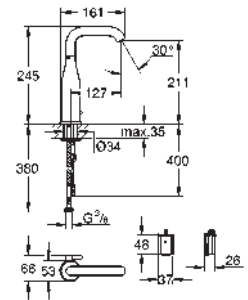

GROHE ESSENCE E

Ref. No.	Colour	EAN
36 444 000	Chrome	4005176415661

Essence E

Infra-red electronic basin mixer 1/2" with mixing device and adjustable temperature limiter

with infrared sensor for bi-directional communication for monitoring, configuration and servicing
without power supply 36 338 000 (required)

GROHE Long-Life Shine durable sparkling sheen

adjustable swivel area 0° / 150° / 360°
laminar spray regulator 5.0 l/min
flexible connection hoses
non-return valve
dirt strainers
with integrated solenoid valve
rapid installation system
7 pre-set programs
auto flush
thermal disinfection
cleaning mode
additional functions and precise settings
by remote control 36 407
CE approved
noise classification 1 in accordance with DIN4109
type of protection faucet IP 59K

36 445 000	Chrome	4005176415678
36 445 DC0	supersteel	4005176686542
36 445 GL0	cool sunrise	4005176686559
36 445 GN0	brushed cool sunrise	4005176686566
36 445 DA0	warm sunset	4005176686573
36 445 DL0	brushed warm sunset	4005176686788
36 445 A00	hard graphite	4005176686795
36 445 AL0	brushed hard graphite	4005176686801

Essence E

Infra-red electronic basin mixer 1/2" with mixing device and adjustable temperature limiter

with infrared sensor for bi-directional communication for monitoring, configuration and servicing
6V lithium battery, type CR-P2
battery lifetime approx. 7 years (150 actuations a day)

GROHE Long-Life Shine durable sparkling sheen