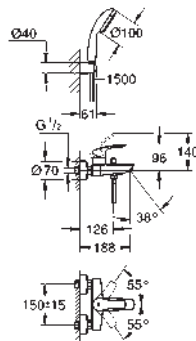

Eurosmart
Single-lever bath/shower mixer 1/2"
wall mounted
metal lever
GROHE SilkMove 35 mm ceramic cartridge
adjustable flow rate limiter
with temperature limiter
GROHE Long-Life Shine durable sparkling sheen
automatic diverter: bath/shower
mousseur
integrated non-return valve
in the shower outlet 1/2"
S-unions
metal wall escutcheons
protected against backflow
with shower set
Consisting of:
hand shower Tempesta 100, 1 spray, 9.5 l/min (27 923)
wall shower holder (28 605)
Relexaflex hose 1500 mm 1/2" x 1/2" (28 151)
professional edition

33 303 003 Chrome 4005176613524