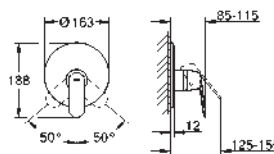

Eurosmart Cosmopolitan
Single-lever shower mixer trim
set for final installation for
33 961 000, 33 962 000, 33 963 000, 33 964 000,
33 965 000, 33 966 000, 35 501 000
without concealed body
metal lever
GROHE Long-Life Shine durable sparkling sheen
escutcheon- and shaft-sealing
wall escutcheon
covered fixing