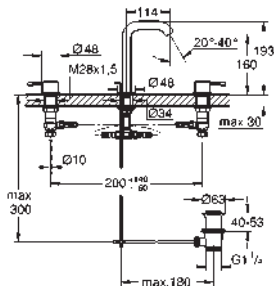

20 296 001	Chrome	4005176307072

Essence
Three-hole basin mixer 1/2"
M-Size
metal lever
ceramic headparts 1/2", 90°
GROHE Long-Life Shine durable sparkling sheen
GROHE Water Saving mousseur 5.7 l/min
GROHE AquaGuide adjustable mousseur
pop-up waste set 1 1/4"
pressure-proof, flexible connection hoses
between spout and side valves
union nut 1/2" x 10.5 mm