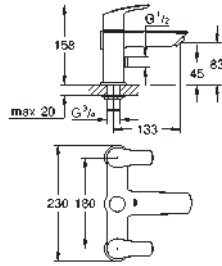

Ref. No. Colour EAN

25 105 003 Chrome 4005176644306

Eurosmart
Two-handed Bath/Shower mixer 1/2"
deck mounted
metal lever
Ceramic valves 3/4", 90°
automatic diverter, lockable: bath/shower
integrated non-return valve
GROHE Long-Life Shine durable sparkling sheen
Min. recommended pressure 0.5 bar
professional edition