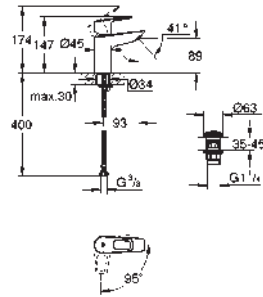

Ref. No. Colour EAN

23 883 001 Chrome 4005176554179

BauLoop
Basin mixer 1/2"
S-Size
monobloc installation
metal lever
GROHE Long-Life ES 28 mm ceramic cartridge with energy saving function via cold start
with temperature limiter
GROHE Long-Life Shine durable sparkling sheen
Lead and Nickel Free Inner Water Ways
GROHE Water Saving mousseur 5.7 l/min
rapid installation system
smooth body with plastic push open waste set 1 1/4"
flexible connection hoses
professional edition

23 877 001 Chrome 4005176554025