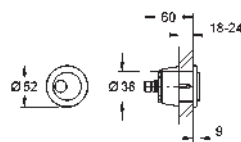

39 056 000 Chrome 4005176936302

Round push button actuation Ø 50 mm with Eco button
 in combination with bath furniture
 for combination with flushing cistern 39 053 000 & 39 054 000
 for walls 18 -24 mm thickness
GROHE Long-Life Shine durable sparkling sheen