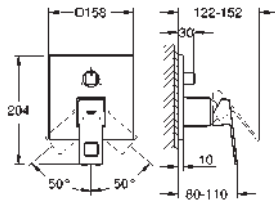

Eurocube
Single-lever mixer with 3-way diverter
set for final installation for
GROHE Rapido SmartBox 35 600/35 604
GROHE SilkMove 46 mm ceramic cartridge
wall escutcheon with **GROHE FastFixation**
(covered escutcheon- and shaft sealing, covered fixing)
metal escutcheon, retroactively 6° adjustable
metal lever
3-way diverter
flow performance:
outlet A = 27 l/min,
outlet B = 27 l/min,
outlet C = 27 l/min
without roughing-in-set

35 604 000 4005176698774
GROHE Rapido SmartBox universal rough-in box for concealed installation

24 153 000 Chrome 4005176481178
24 153 DC0 supersteel 4005176574221
24 153 AL0 brushed hard graphite 4005176585593