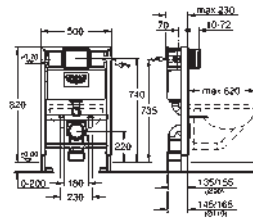

GROHE RAPID SL FOR WC

Ref. No.   Colour   EAN

38 948 000

4005176911224

Rapid SL

2-in-1 set for WC, 0.82 m installation height
with flushing cistern 6 - 3 l

Consisting of:

Rapid SL element for WC (38 526 000)
front wall brackets (38 558 00M)