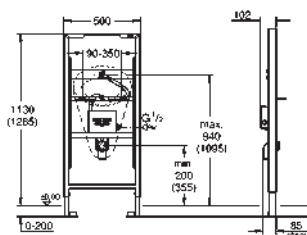

Rapid SL

Element for urinal with temperature sensor with roughing-in set for T sensor 1.13 and 1.30 m installation height

for on-the-wall installations or studed walls
height adjustable fitting connections
HT-outlet bend Ø 50 mm
fixing bolts M8, with fixing device
for the ceramic
inlet connection and inlet connecting set
box for concealed installation
including roughing-in box
water group with stop valve and
flush elbow
for T sensor electronic please order installation set 39 368 000 or 39 369 000 (sold
separately)
for on-the-wall installation please order wall brackets 38 558 00M (sold
separately)