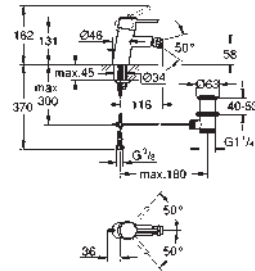

32 208 001 Chrome 4005176888908

Concetto

Bidet mixer 1/2"

S-Size

monobloc installation
metal lever
28 mm ceramic cartridge
with **GROHE SilkMove**
with temperature limiter
GROHE Long-Life Shine durable sparkling sheen
GROHE FastFixation installation system
with centering support
ball-joint mousseur
pop-up waste set 1 1/4"
flexible connection hoses