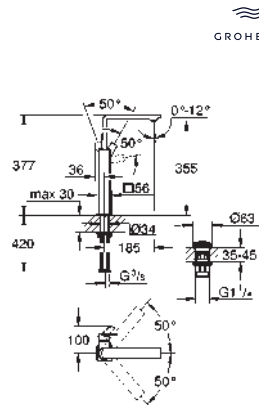

Ref. No.	Colour	EAN
23 403 001	Chrome	4005176499487
23 403 GN1	brushed cool sunrise	4005176499524
23 403 DL1	brushed warm sunset	4005176499548
23 403 A01	hard graphite	4005176499555

Allure
Basin mixer 1/2"
XL-Size
monobloc installation
swivelling spout
for free-standing basins
28 mm ceramic cartridge
with **GROHE SilkMove**
GROHE Long-Life Shine durable sparkling sheen
GROHE Water Saving 5.7 l/min. flow limiter
smooth body
GROHE AquaGuide adjustable slim air mousseur
projection 185 mm
height 377 mm
push-to-open waste set
flexible connection hoses
temperature limiter