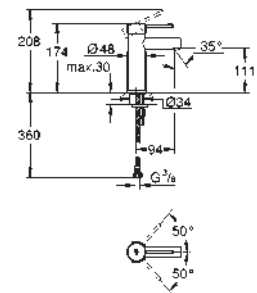

34 813 001 Chrome 4005176698392

Essence
Basin mixer 1/2"
S-Size
monobloc installation
metal lever
28 mm ceramic cartridge
with **GROHE SilkMove**
with temperature limiter
GROHE Long-Life Shine durable sparkling sheen
GROHE Water Saving mousseur 5.7 l/min
GROHE FastFixation Plus installation system
smooth body
flexible connection hoses
professional edition
replaces Essence basin mixer 34 294 001