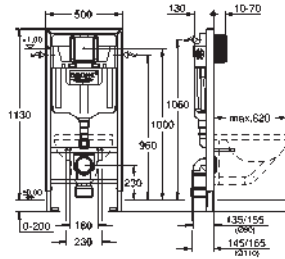

GROHE RAPID SL FOR WC

Ref. No. Colour EAN

38 528 001 4005176863943

Rapid SL

Element for WC, 1.13 m installation height with flushing cistern GD 2, 6 l - 9 l

for on-the-wall installations or studded walls
powder coated steel frame, self-supporting
TUV approved
2 WC fixing bolts
fixing device for ceramic
WC ceramics with small bearing area (< 205 mm) require additional accessory 38 779 000
distance of fixing bolts 180/230 mm
outlet bend Ø 90 mm
depth adjustable
reducer Ø 90/110 mm
inlet and outlet connecting set

flushing cistern GD 2, 6 - 9 l, containing following features:

water supply from left/right or back
Insulated against condensation
1/2" water supply connection including integrated angle valve and push fit flexible hose union

for on-the-wall installation please order wall brackets 38 558 00M (sold separately)

for mounting of small flush plates please order revision shaft 40 911 000 (sold separately)

39 002 000

4005176936920