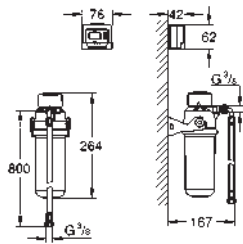

40 438 001 4005176984105

**GROHE Blue
S-size filter starter set**

Consisting of:

GROHE Blue filter head
GROHE Blue S-Size filter for water hardness reduction and premium taste
Capacity 600 L at 20° dKH
flow meter for filter lifetime measurement including 2 x AA batteries
compatible with GROHE Blue Pure single faucets and GROHE Red water systems