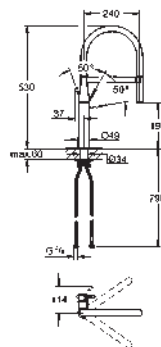

Essence
Single-lever sink mixer 1/2"
monobloc installation
GROHE Long-Life Shine durable sparkling sheen
28 mm ceramic cartridge
with **GROHE SilkMove**
flow strainer
with integrated temperature limiter
professional spray
with flexible, hygienic GROHFlexx kitchen santoprene hose
diverter: laminar spray/SpeedClean shower jet
automatic return to laminar spray
metal spray
GROHE Magnetic Docking guarantees easy retraction and smooth docking of the spray head back to the starting position
swivel spout
swivel area 360°
protected against backflow
flexible connection hoses
metal fixation set
professional edition
replaces Essence sink mixer 30 294 xx0

30 294 GL0	cool sunrise	4005176488078
30 294 GN0	brushed cool sunrise	4005176488085
30 294 DA0	warm sunset	4005176488498
30 294 DL0	brushed warm sunset	4005176488504
30 294 A00	hard graphite	4005176488054
30 294 AL0	brushed hard graphite	4005176488061

Colour variants for 30 503