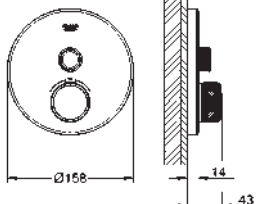

GROHE GROHTHERM SMARTCONTROL

Ref. No. Colour EAN

29 150 LS0 moon white 4005176413544

Grotherm SmartControl

Thermostat for concealed installation with one valve

set for final installation for
GROHE Rapido SmartBox 35 600/35 604
metal wall escutcheon with **GROHE FastFixation** (covered escutcheon
and shaft sealing, covered fixing), retroactively 6° adjustable

GROHE Long-Life Shine finish

GROHE SmartControl push for ON-OFF, turn for volume adjustment from
GROHE Water Saving to full flow
exchangeable symbols

GROHE TurboStat compact cartridge

with wax thermoelement

GROHE ProGrip with knurl structure

GROHE SafeStop safety button at 38°C

(calibration required)

GROHE SafeStop Plus optional temperature limiter at 43°C or 46°C included

built-in non return valve

and dirt strainers

cover plate in moon white acrylic glass

without roughing-in-set

flow performance:

outlet A (to external shut-off) = 34 l/min

outlet B/C = 29 l/min

35 604 000

4005176698774

GROHE Rapido SmartBox universal rough-in box for concealed installation

29 151 LS0 moon white

4005176413551