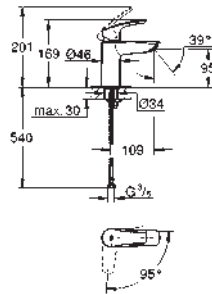

23 924 003 Chrome 4005176613265
ditto, smooth body with push-open pop-up waste set 1 1/4"

32 154 003 Chrome 4005176613258
ditto, smooth body

24 192 003 Chrome 4005176723964

Eurosmart
Basin mixer 1/2"
S-Size
Cradle to Cradle Certified Gold
monobloc installation
metal lever
GROHE SilkMove Energy Saving 28 mm ceramic cartridge
with energy saving function via cold start
with temperature limiter
GROHE Long-Life Shine durable sparkling sheen
Lead and Nickel Free Inner Water Ways
GROHE Water Saving mousseur 5.7 l/min
GROHE FastFixation installation system
smooth body
flexible connection hoses
professional edition