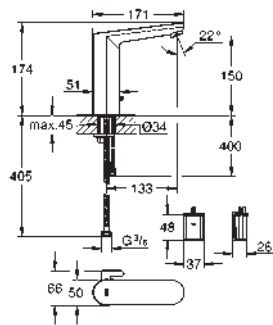

COMMERCIAL
FITTINGS