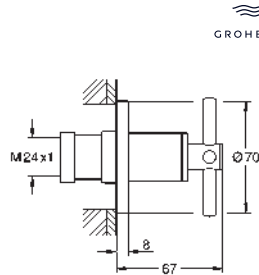

Ref. No.	Colour	EAN

29 396 000	Chrome	4005176754067
29 396 DC0	supersteel	4005176754098
29 396 GL0	cool sunrise	4005176754104
29 396 DA0	warm sunset	4005176754081
29 396 AL0	brushed hard graphite	4005176754074

Atrio
Concealed stop-valve trim
for concealed valve 35 028 000 or 29 032 000
GROHE Long-Life Shine durable sparkling sheen
installation depth adjustable
20-80 mm
escutcheon with screwable wall sealing
with cross handle

	35 028 000		4005176908316