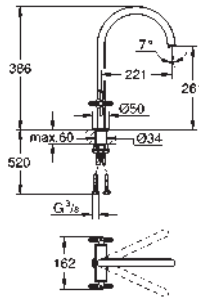

GROHE SPA

30 609 000	Chrome	4005176762208
30 609 DC0	supersteel	4005176760839
30 609 AL0	brushed hard graphite	4005176760822

Atrio
Two handle sink mixer 1/2"
C-spout
monobloc installation
GROHE Long-Life Shine durable sparkling sheen
ceramic headparts 1/2", 90°
selectable swivel area : 0° / 150° / 360°
flexible connection hoses
rapid installation system
mousseur

30 362 000	Chrome	4005176496479
30 362 DC0	supersteel	4005176496486
30 362 AL0	brushed hard graphite	4005176497292

available until 30 September 2023, will be replaced by 30 609