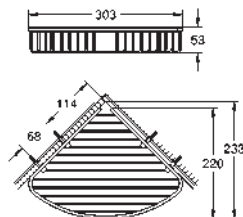

40 663 001	Chrome	4005176327834

BauCosmopolitan

Soap wire basket

material: metal
for corner installation
large

suitable for screwing (including screws and dowels)