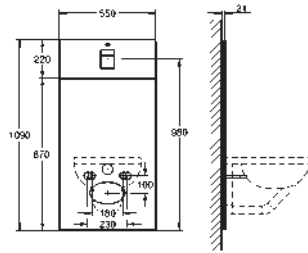

Ref. No.	Colour	EAN
39 374 KS0	velvet black	4005176344770

Glass Cover Skate Cosmopolitan
for Rapid SL 1.13 m
with flushing cistern GD 2
for connecting shower toilet Sensia Arena or common wall-hung WCs
for tiled/plastered walls
two-piece glass cover made of tempered safety glass (8 mm)
upper part removable for maintenance
flush plate Skate Cosmopolitan, chrome, flush plate is kept flush with glass cover
HPL mounting plate with hole pattern for all connections
mounting plate with concealed water connection for shower toilet Sensia Arena
mounting plate with with quality edges in silver finish
Set for noise protection
including accessory for mounting glass plate and WC ceramic