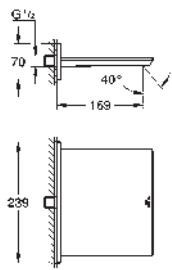

GROHE SPA

GROHE
ALLURE

SPA BATH
TAPS

	Ref. No.	Colour	EAN
	13 317 001	Chrome	4005176514869
	13 317 GN1	brushed cool sunrise	4005176514685
	13 317 DL1	brushed warm sunset	4005176514746
	13 317 A01	hard graphite	4005176514845
	Allure Cascade spout for bath and shower wall mounted with decorative glass cover plate GROHE Long-Life Shine durable sparkling sheen projection 169 mm