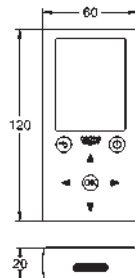

GROHE BLUETOOTH MONITORING

Ref. No.

Colour

EAN

36 407 001

4005176368974

Remote control

for all GROHE one eye infra-red products
as of 06/2015 and GROHE Blue Home until 12/2018

monitoring

consumption and usage data
thermal disinfection cycles (infrared mixers)
auto flush cycles (infrared mixers)
cleaning mode cycles (GROHE Blue Home)
filter and CO₂ capacity (GROHE Blue Home)

configuration

cleaning mode activation
thermal disinfection (infrared mixers)
detection range (infrared mixers)
shut off delay (infrared mixers)
auto flush (infrared mixers)
filter capacity (GROHE Blue Home)

service

send and save profile
reset to factory or user settings
service details
demo mode
error codes (GROHE Blue Home)
3 x 1.5 V DC (AAA) battery supply