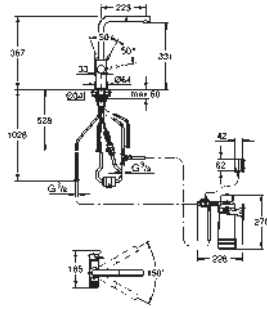

GROHE BLUE PURE

Ref. No. Colour EAN

30 591 000 Chrome 4005176745034

**GROHE Blue Pure Minta
Starter kit with pull-out tap**

Consisting of:

GROHE Blue single-lever sink mixer with filter function
monobloc installation
L-spout

pull out mousseur spout
separate handle for filtered water
28 mm ceramic cartridge
with **GROHE SilkMove**

swivel tubular spout
swivel area 360°
separate inner water ways for filtered
and non-filtered water
flexible connection hoses
GROHE Blue filter head

GROHE Blue S-Size filter for water hardness reduction and premium taste
Capacity 600 L at 20° dKH
flow meter for filter lifetime measurement including 2 x AA batteries

41 136 000 4005176774430

**GROHE Blue
Activated carbon filter starter set**

Consisting of:

GROHE Blue filter head
GROHE Blue activated carbon filter for soft water areas below 9° dKH
reduces substances responsible for unpleasant taste and odour, e.g. chlorine
capacity 1500 l at 9° dKH
time counter for filter lifetime measurement including 2 x AA batteries
compatible with GROHE Blue Pure single faucets