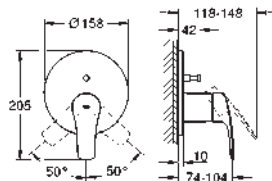

35 604 000 4005176698774
GROHE Rapido SmartBox universal rough-in box for concealed installation

24 043 003 Chrome 4005176613548

Eurosmart
Single-lever mixer with 2-way diverter
set for final installation for
GROHE Rapido SmartBox 35 600/35 604
GROHE SilkMove 46 mm ceramic cartridge
GROHE Long-Life Shine durable sparkling sheen
wall escutcheon with **GROHE FastFixation**
(covered escutcheon- and shaft sealing, covered fixing)
metal escutcheon, retroactively 6° adjustable
automatic 2-way diverter
flow performance:
outlet B = 27 l/min, outlet C = 27 l/min
without roughing-in-set
metal lever
professional edition

35 604 000 4005176698774
GROHE Rapido SmartBox universal rough-in box for concealed installation