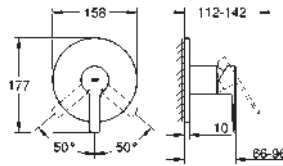

24 063 001	Chrome	4005176465703
24 063 DC1	supersteel	4005176465727
24 063 AL1	brushed hard graphite	4005176586248

Lineare
Single-lever shower mixer trim
set for final installation for
GROHE Rapido SmartBox 35 600/35 604
GROHE SilkMove 46 mm ceramic cartridge
GROHE Long-Life Shine durable sparkling sheen
wall escutcheon with **GROHE FastFixation**
(covered escutcheon- and shaft sealing, covered fixing)
metal escutcheon, retroactively 6° adjustable
metal lever
flow performance:
outlet B or C = 30 l/min
without roughing-in-set

35 604 000 4005176698774
GROHE Rapido SmartBox universal rough-in box for concealed installation