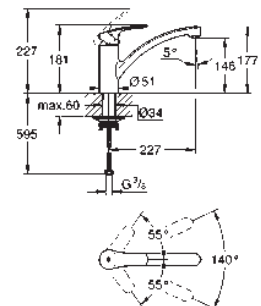

Eurosmart
Single-lever sink mixer 1/2"
low spout
monobloc installation
GROHE Long-Life Shine durable sparkling sheen
GROHE SilkMove 35 mm ceramic cartridge
integrated temperature limiter
adjustable flow rate limiter
swivel cast spout
swivel area 140°
Lead and Nickel Free Inner Water Ways
GROHE Water Saving 5,7 l/min mousseur with coin slot for tool free replacement
flexible connection hoses 3/8"
metal fixation set
professional edition

31 868 000 Chrome 4005176693113