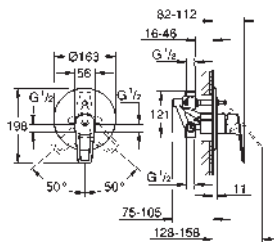

BauLoop
Single-lever bath/shower mixer 1/2"
concealed installation
Consisting of:
set for final installation
metal lever
concealed body
GROHE Long-Life 46 mm ceramic cartridge
GROHE Long-Life Shine durable sparkling sheen
adjustable flow rate limiter
automatic diverter: bath/shower
escutcheon- and shaft-sealing
optional temperature limiter (46 375 000)
professional edition