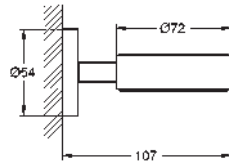

GROHE ESSENTIALS

Ref. No.	Colour	EAN
40 369 001 ★	Chrome	4005176326196
40 369 DC1 ★	supersteel	4005176412462
40 369 BE1	polished nickel	4005176430176
40 369 EN1	brushed nickel	4005176326202
40 369 GL1 ★	cool sunrise	4005176429422
40 369 GN1 ★	brushed cool sunrise	4005176429873
40 369 DA1 ★	warm sunset	4005176428975
40 369 DL1 ★	brushed warm sunset	4005176430022
40 369 A01	hard graphite	4005176429576
40 369 AL1 ★	brushed hard graphite	4005176429729

Essentials

Glass/soap dish holder

material: metal

for crystal glass (40 372 001)

soap dish (40 368 001) or soap dispenser (40 394 001)

concealed fastening

GROHE Long-Life Shine durable sparkling sheen

suitable for screwing (including screws and dowels) or gluing (glue 40 915 000 sold separately)