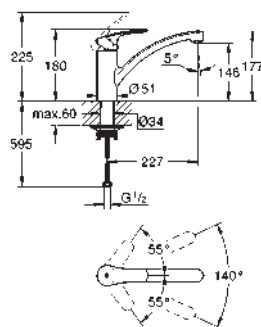

Eurosmart
Single-lever sink mixer 1/2"
low spout
monobloc installation
GROHE Long-Life Shine durable sparkling sheen
Cradle 2 Cradle certified
GROHE SilkMove 35 mm ceramic cartridge
integrated temperature limiter
swivel area 140°
Lead and Nickel Free Inner Water Ways
adjustable flow rate limiter
mousseur with coin slot for tool free replacement
metal fixation set
swivel cast spout
flexible connection hoses 1/2"
professional edition