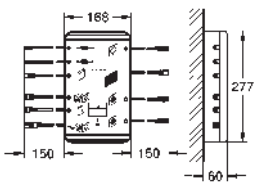

GROHE F-digital Deluxe
Base unit box 4.0 Bluetooth F-Series 40" (BCU V4.0)
to control LightCurtain of Rainshower F-Series 40" AquaSymphony ceiling shower
additional light, sound and steam modules can be connected and controlled
Consisting of:
2 plug connections, each for one pair of sound modules (36 473 000)
1 plug connection for one pair of light modules (36 472 000)
1 plug connection LightCurtain for Rainshower Aqua 40" AquaSymphony (26 863 000)
2 plug connections for steam module (29 414 000), including 1 connection for steam generator and 1 connection for temperature sensor
2 plug connections for power supply (per power supply max. 4 devices light/ sound)
2 plug connections for Bluetooth unit (supply voltage and data line)
CE approved
must be accessible for service
optional the base unit box can be placed into extra equipment 36 474 000
component to be ordered separately