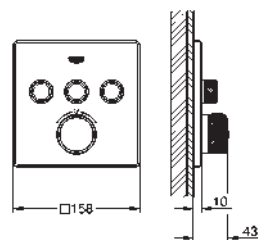

35 604 000		4005176698774

GROHE Rapido SmartBox universal rough-in box for concealed installation