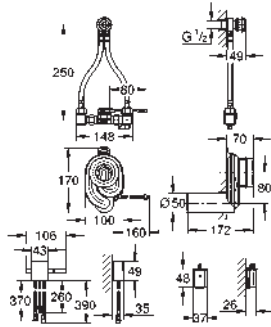

GROHE ELECTRONIC ACTUATIONS FOR URINAL

Ref. No.   Colour   EAN

39 367 000   4005176341533

Temperature sensor for urinal
6V lithium battery, type CR-P2
with water connection set and stop valve
Waste trap with temperature sensor
cartridge with solenoid valve and dirt strainer
flow pressure min 0.5 bar
operating pressure max 10 bar
7 pre-set programs
auto flush
cleaning mode
pre-flush on/off
CE approved
only for certain urinal ceramics, check online TPI

39 369 000   4005176341557