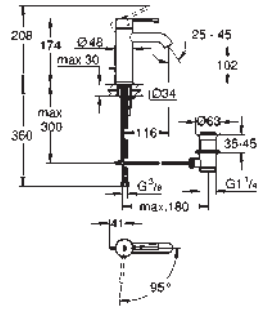

GROHE ESSENCE

Ref. No. Colour EAN

24 180 001 Chrome 4005176698446

Essence
Basin mixer 1/2"
S-Size
monobloc installation
metal lever
GROHE SilkMove Energy Saving 28 mm ceramic cartridge
with energy saving function via cold start
with temperature limiter
GROHE Long-Life Shine durable sparkling sheen
GROHE Water Saving mousseur 5.7 l/min
GROHE AquaGuide adjustable mousseur
GROHE FastFixation Plus installation system
pop-up waste set 1 1/4"
flexible connection hoses
professional edition
replaces Essence basin mixer 23 591 001