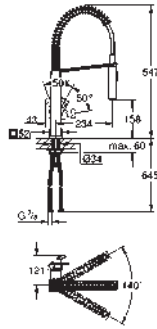

GROHE EUROCUBE

Ref. No. Colour EAN

31 395 000 Chrome 4005176304774
31 395 DC0 supersteel 4005176304767

Eurocube
Single-lever sink mixer 1/2"
monobloc installation
GROHE Long-Life Shine finish
28 mm ceramic cartridge
with **GROHE SilkMove**
diverter: mousseur/shower jet
automatic return to laminar spray
swivel spout
swivel area 140°
360° maneuverable spring arm
protected against backflow
flexible connection hoses
rapid installation system