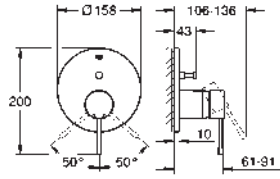

Ref. No.	Colour	EAN
24 167 KF1	phantom black	4005176782343

Essence
Single-lever mixer with 2-way diverter
set for final installation for
GROHE Rapido SmartBox (35 604)
GROHE SilkMove 46 mm ceramic cartridge
GROHE Long-Life Shine finish
wall escutcheon with **GROHE FastFixation**
(covered escutcheon- and shaft sealing, covered fixing)
metal escutcheon, retroactively 6° adjustable
metal lever
automatic 2-way diverter
flow performance:
outlet B = 27 l/min, outlet C = 27 l/min
without roughing-in-set

35 604 000		4005176698774
GROHE Rapido SmartBox universal rough-in box for concealed installation