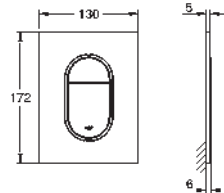

37 535 000	Chrome	4005176416019
37 535 DC0	supersteel	4005176416040
37 535 AL0	brushed hard graphite	4005176431357

Skate Cosmopolitan S
Flush plate
for dual flush or start & stop actuation
for pneumatic drop valve AV1
compatible with Rapid SL/GD2 1.13 m
for vertical installation
130 x 172 mm
made of ABS
GROHE Long-Life Shine durable sparkling sheen
GROHE Water Saving - Less water, perfect flow
flush plate with magnetic holder and fixing brackets included
compatible with Rapid SLX
for use with Rapid SL and Uniset with GD 2 cistern please order shaft 40 911 000
(sold separately)