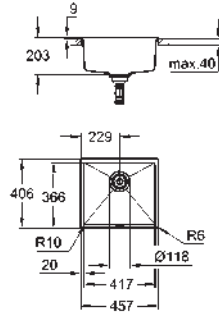

GROHE COMPOSITE SINKS

Ref. No. Colour EAN

31 653 AT0 granite gray 4005176521355
31 653 AP0 granite black 4005176521348

K700U

Composite sink

model: K700U 50-C 45.7/40.6 1.0
mounting type: top mount or undermount
material: quartz composite

GROHE Whisper

min. cabinet size: 500 mm
dimensions: 457 x 406 mm
1 bowl: 417 x 366 x 203 mm
outer radius: R6, inner bowl radius: R10

GROHE FastFixation installation system

cut-out (top mount): 442 x 391 mm
cut-out (undermount): 417 x 366 mm
drainer: Ø 3.5"/90 mm basket strainer waste
accessories included: waste kit, basket strainer waste, mounting set
mounting with silicone (top mount)
optional push to open excenter (40 986 SD0)
amount of fasteners included (undermount): 8
heat resistant up to 180° C

31 654 AT0 granite gray 4005176521379
31 654 AP0 granite black 4005176521382

K700U

Composite sink

model: K700U 60-C 53.3/45.7 1.0
mounting type: top mount or undermount
material: quartz composite

GROHE Whisper

min. cabinet size: 600 mm
dimensions: 533 x 457 mm
1 bowl: 469 x 393 x 205 mm
outer radius: R7, inner bowl radius: R10

GROHE FastFixation installation system

cut-out (top mount): 518 x 442 mm
cut-out (undermount): 468 x 390 mm
drainer: Ø 3.5"/90 mm basket strainer waste
accessories included: waste kit, basket strainer waste, mounting set
optional push to open excenter (40 986 SD0)
amount of fasteners included (top mount): 6
amount of fasteners included (undermount): 6
heat resistant up to 180° C