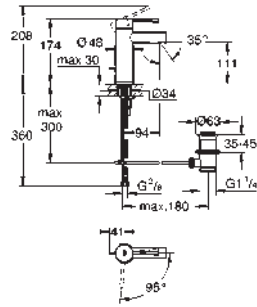

Ref. No.	Colour	EAN
24 183 001	Chrome	4005176698491

Essence
Basin mixer 1/2"
S-Size
monobloc installation
metal lever
GROHE SilkMove Energy Saving 28 mm ceramic cartridge
with energy saving function via cold start
with temperature limiter
GROHE Long-Life Shine durable sparkling sheen
GROHE Water Saving mousseur 5.7 l/min
GROHE FastFixation Plus installation system
pop-up waste set 1 1/4"
flexible connection hoses
professional edition
replaces Essence basin mixer 23 379 001