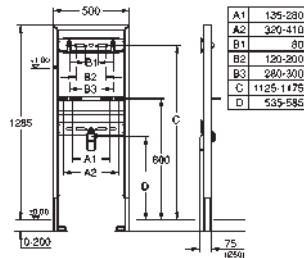

Includes

wash basin fixing bolts with
fixing device for ceramic
variable distance of fixing bolts
HT-outlet bend Ø 50 mm
seal Ø 32 mm
2 noise protected fitting connections 1/2"
for on-the-wall installation please order wall brackets 38 558 00M (sold
separately)

38 541 000

4005176291234

Rapid SL

Element for wash basin, single hole installation

1.0 m finished installation height

for on-the-wall installations or studded walls

Includes

wash basin fixing bolts with
fixing device for ceramic
HT-outlet bend Ø 50 mm
seal Ø 32 mm
for on-the-wall installation please order wall brackets 38 558 00M (sold
separately)