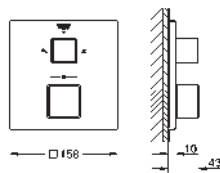

24 428 000	Chrome	4005176795343
24 428 DC0	supersteel	4005176795350
24 428 AL0	brushed hard graphite	4005176795367

Grohtherm Cube thermostatic shower mixer for 2 outlets with knurled handle

24 429 000	Chrome	4005176795374
24 429 DC0	supersteel	4005176795381
24 429 AL0	brushed hard graphite	4005176795398

Grohtherm Cube thermostatic shower mixer for 2 outlets with white Caesarstone handle

24 430 000	Chrome	4005176795404
24 430 DC0	supersteel	4005176795411
24 430 AL0	brushed hard graphite	4005176794889

Grohtherm Cube thermostatic shower mixer for 2 outlets with black Caesarstone handle

35 604 000		4005176698774
GROHE Rapido SmartBox universal rough-in box for concealed installation