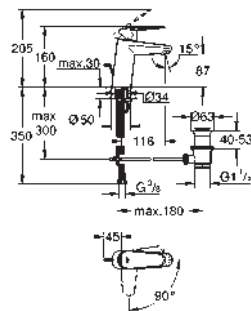

**Eurodisc Cosmopolitan
Basin mixer 1/2"**
S-Size
monobloc installation
metal lever
GROHE SilkMove Energy Saving 35 mm ceramic cartridge with energy saving
function via cold start
adjustable flow rate limiter
adjustable minimum flow rate 2.5 l/min
temperature limiter
GROHE Long-Life Shine durable sparkling sheen
GROHE Water Saving mousseur 5.7 l/min
GROHE FastFixation installation system
with centering support
pop-up waste set 1 1/4"
flexible connection hoses

23 382 20E	Chrome	4005176936708

Ditto, with GROHE SilkMove ES