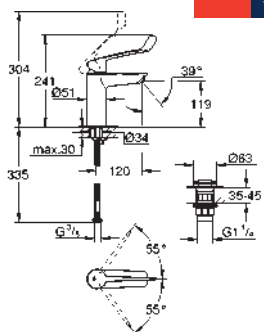

**Eurosmart
Basin mixer 1/2"
M-Size**
monobloc installation
long metal lever
lever length 156 mm
GROHE SilkMove 35 mm ceramic cartridge
adjustable flow rate limiter
with temperature limiter
laminar flow straightener 9 l/min
GROHE FastFixation installation system
smooth body with push-open pop-up waste set 1 1/4"
flexible connection hoses
professional edition