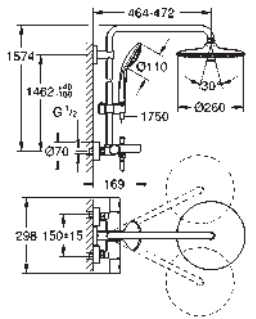

Euphoria System 260

Shower system with bath thermostat for wall mounting

Consisting of:

horizontal swivable 450 mm projection shower arm

exposed thermostatic shower

with Aquadimmer function

allows change between:

head shower Euphoria 260 (26 457)

Rain, SmartRain, Jet

with ball joint

rotation angle $\pm 15^\circ$

bath inlet

separate diverter for hand shower

hand shower Euphoria 110 Massage

(27 239 000)

3 spray patterns:

Rain, Massage, SmartRain

adjustable height via gliding element

Silverflex shower hose 1750 mm (28 388 000)

GROHE TurboStat compact cartridge

with wax thermoelement

GROHE SafeStop safety button at 38°C

(calibration required)

GROHE SafeStop Plus optional temperature limiter at 43°C included

GROHE DreamSpray perfect spray pattern

GROHE Long-Life Shine durable sparkling sheen

GROHE SprayDimmer (Stepless

flow rate reduction)

GROHE Water Saving 9.5 l/min flow limiter

GROHE FastFixation upper bracket adjustable

Inner WaterGuide for a longer life

SpeedClean anti-limescale system

TwistStop preventing the hose from twisting

suitable for instantaneous heaters from 18 kW/h

minimum flow rate 7 l/min.

professional edition