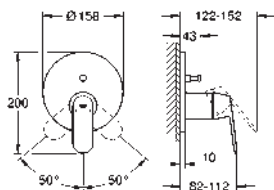

Eurosmart Cosmopolitan
Single-lever mixer with 2-way diverter
set for final installation for
GROHE Rapido SmartBox 35 600/35 604
GROHE SilkMove 46 mm ceramic cartridge
GROHE Long-Life Shine durable sparkling sheen
wall escutcheon with **GROHE FastFixation**
(covered escutcheon- and shaft sealing, covered fixing)
metal escutcheon, retroactively 6° adjustable
metal lever
automatic 2-way diverter
flow performance:
outlet B = 27 l/min, outlet C = 27 l/min
without roughing-in-set

35 604 000 4005176698774
GROHE Rapido SmartBox universal rough-in box for concealed installation

25 219 001 Chrome 4005176466373