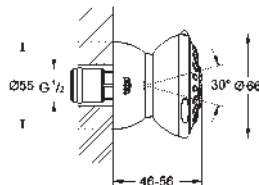

Relexa 65
Side shower 2 sprays
Wide spray/Massage
ball-joint
GROHE DreamSpray perfect spray pattern
GROHE Long-Life Shine durable sparkling sheen
SpeedClean anti-limescale system
Inner WaterGuide for a longer life