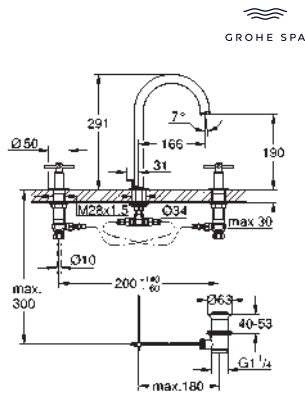

Ref. No.	Colour	EAN
20 643 000	Chrome	4005176762871
20 643 DC0	supersteel	4005176762925
20 643 GL0	cool sunrise	4005176762932
20 643 DA0	warm sunset	4005176762918
20 643 AL0	brushed hard graphite	4005176762901

Atrio Three-hole basin mixer 1/2" M-Size
ceramic headparts 1/2", 90°
GROHE Long-Life Shine durable sparkling sheen
GROHE EcoJoy 5.7 l/min laminar mousseur
swivel tubular spout with mousseur and stop limiter
pop-up waste set 1 1/4"
pressure-proof, flexible connection hoses
between spout and side valves
with cross handles
Two different sets of caps included. One set with „H“ and „C“ marking, one set without marking.