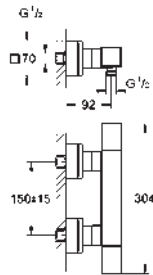

Grohtherm Cube
Thermostatic shower mixer 1/2"
wall mounted
GROHE Long-Life Shine durable sparkling sheen
GROHE SafeStop safety button at 38°C
(calibration required)
GROHE SafeStop Plus optional temperature limiter at 43°C included
GROHE TurboStat compact cartridge
with wax thermoelement
integrated mixed water shut off
volume handle with **GROHE EcoButton**
(economy button with individually
adjustable economy stop)
ceramic headpart 1/2", 180°
shower bottom outlet 1/2"
built-in non return valves
dirt strainers
protected against backflow
covered S-unions
GROHE Water Saving - Less water, perfect flow

34 509 000	Chrome	4005176941801