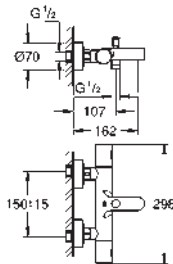

Grohtherm 800 Cosmopolitan
Thermostatic bath/shower mixer 1/2"
wall mounted
GROHE Long-Life Shine durable sparkling sheen
GROHE MetalGrip ergonomically shaped metal handles
GROHE SafeStop safety button at 38°C
(calibration required)
GROHE SafeStop Plus optional temperature limiter at 43°C included
GROHE TurboStat compact cartridge
with wax thermoelement
integrated mixed water shut off
automatic diverter: bath/shower
volume handle with **GROHE EcoButton**
(economy button with individually
adjustable economy stop)
ceramic headpart 1/2", 180°
shower bottom outlet 1/2"
mousseur
built-in non return valves
dirt strainers
protected against backflow
S-unions
metal escutcheon
GROHE Water Saving - Less water, perfect flow

32 212 001 Chrome 4005176889035