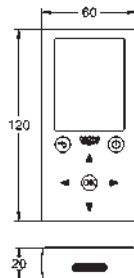

GROHE ELECTRONIC ACTUATIONS FOR WC

Ref. No.

Colour

EAN

36 407 001

4005176368974

Remote control

for all GROHE one eye infra-red products
as of 06/2015 and GROHE Blue Home until 12/2018

monitoring

consumption and usage data
thermal disinfection cycles (infrared mixers)
auto flush cycles (infrared mixers)
cleaning mode cycles (GROHE Blue Home)
filter and CO₂ capacity (GROHE Blue Home)

configuration

cleaning mode activation
thermal disinfection (infrared mixers)
detection range (infrared mixers)
shut off delay (infrared mixers)
auto flush (infrared mixers)
filter capacity (GROHE Blue Home)

service

send and save profile
reset to factory or user settings
service details
demo mode
error codes (GROHE Blue Home)
3 x 1.5 V DC (AAA) battery supply