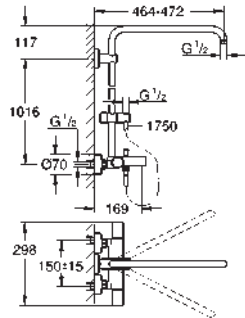

GROHE EUPHORIA SHOWER SYSTEM

Ref. No.	Colour	EAN
26 243 000	Chrome	4005176316326

Euphoria Shower System
Shower system with bath thermostat for wall mounting
with short shower rail for installation in showers
Consisting of:
horizontal swivable 450 mm projection shower arm
exposed thermostatic shower
with Aquadimmer function
separate diverter for hand shower
gliding element
Silverflex shower hose 1750 mm (28 388 000)
distance between thermostat and upper bracket: 1016 mm
GROHE TurboStat compact cartridge
with wax thermoelement
GROHE SafeStop safety button at 38°C
(calibration required)
GROHE SafeStop Plus optional temperature limiter at 43°C included
GROHE Long-Life Shine durable sparkling sheen
Inner WaterGuide for a longer life
TwistStop preventing the hose from twisting
suitable for instantaneous heaters from 18 kW/h
minimum flow rate 7 l/min.

23 058 003	Chrome	4005176313790