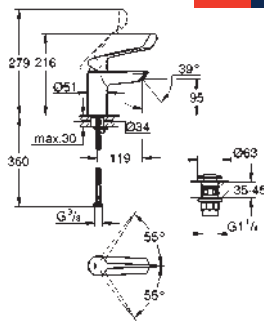

**Eurosmart
Basin mixer 1/2"
S-Size**
monobloc installation
long metal lever
lever length 156 mm
GROHE SilkMove 35 mm ceramic cartridge
adjustable flow rate limiter
with temperature limiter
laminar flow straightener 9 l/min
GROHE FastFixation installation system
smooth body with push-open pop-up waste set 1 1/4"
flexible connection hoses
professional edition

23 983 003 Chrome 4005176644313