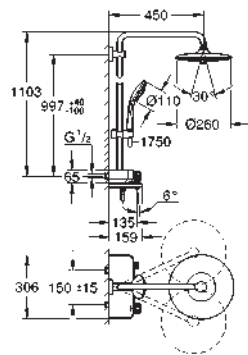

26 608 000	Chrome	4005176518577

Euphoria SmartControl System 260 Mono Shower system with bath thermostat for wall mounting

Consisting of:
horizontal swivable 450 mm projection shower arm
upper bracket adjustable for minimal adaption to existing drilling holes
exposed SmartControl bath thermostat
allows change between:
head shower Euphoria 260 (26 455)
3 spray patterns:
Rain, SmartRain, Jet
with ball joint
rotation angle $\pm 15^\circ$
bath inlet
hand shower Euphoria 110 Massage, spray plate white (27 221 001)
3 spray patterns:
Rain, SmartRain, Massage
adjustable height via gliding element
Silverflex shower hose 1750 mm (28 388 000)
GROHE DreamSpray perfect spray pattern
GROHE Long-Life Shine durable sparkling sheen
GROHE CoolTouch prevents scalding on hot surfaces
GROHE TurboStat compact cartridge
with wax thermoelement
GROHE Water Saving - Less water, perfect flow
- GROHE SafeStop at 38°C
GROHE SafeStop Plus optional temperature limiter at 43°C included
GROHE SmartControl push for ON-OFF, turn for volume adjustment from
GROHE Water Saving to full flow
integrated **GROHE EasyReach** shower tray
SpeedClean anti-limescale system
Inner WaterGuide for a longer life
TwistStop preventing the hose from twisting
suitable for instantaneous heaters from 18 kW/h
minimum flow rate 7 l/min.
GROHE ProGrip with knurl structure