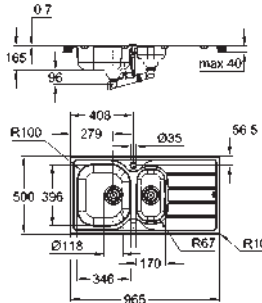

GROHE FastFixation

installation system
sink mountable left or right
cut-out (top mount): 941 x 476 mm
drilling holes: 2 x 35 mm
waste: Ø 3.5"/90 mm waste strainer with automatic waste fitting
accessories included: automatic waste fitting with rotary handle, waste kit, basket strainer waste, mounting set
optional push to open excenter (40 986 SD0)
amount of fasteners included (top mount): 16