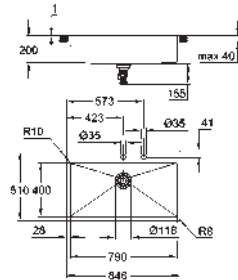

GROHE Long-Life Shine finish
finish: satin finish

GROHE Whisper

min. cabinet size: 900 mm
dimensions: 846 x 510 mm
1 bowl: 790 x 400 x 200 mm
outer radius: R3, inner bowl radius: R10

GROHE FastFixation

installation system
cut-out (top mount): 831 x 495 mm (R3)
cut-out (flush mount): 831 x 495 mm (R3) (top step outer size: -847 x 511 -R8 deep -3.5 mm)
waste: Ø 3.5"/90 mm waste strainer with automatic waste fitting accessories included: automatic waste fitting with rotary handle, waste kit, basket strainer waste, mounting set
optional push to open excenter (40 986 SD0)
amount of fasteners included (top mount): 10