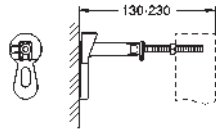

GROHE RAPID SL FOR URINAL

Ref. No.

Colour

EAN

38 558 00M

4005176291418

Rapid SL

Front wall brackets