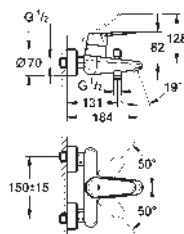

Eurodisc Cosmopolitan
Single-lever bath/shower mixer 1/2"
wall mounted, metal lever
GROHE SilkMove 46 mm ceramic cartridge
GROHE Long-Life Shine durable sparkling sheen
adjustable flow rate limiter
adjustable minimum flow rate 2.5 l/min
automatic diverter: bath/shower
mousseur, integrated non-return valve
in the shower outlet 1/2"
S-unions
protected against backflow
optional temperature limiter (46 308 000)