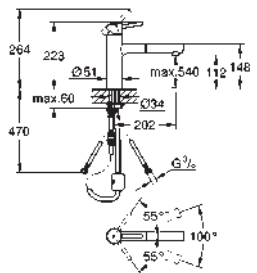

31 129 001 Chrome 4005176886744
31 129 DC1 supersteel 4005176891021

Concetto
Single-lever sink mixer 1/2"
medium spout
monobloc installation
GROHE Long-Life Shine finish
GROHE SilkMove 35 mm ceramic cartridge
pull out mousseur spout
adjustable flow rate limiter
swivel cast spout
swivel area 100°
protected against backflow
flexible connection hoses
rapid installation system