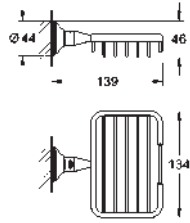

GROHE ESSENTIALS AUTHENTIC

Ref. No.	Colour	EAN
40 659 001	Chrome	4005176324376
40 659 EN1	brushed nickel	4005176324284

**Essentials Authentic
Corner Basket, small**
material: metal
concealed fastening
GROHE Long-Life Shine durable sparkling sheen