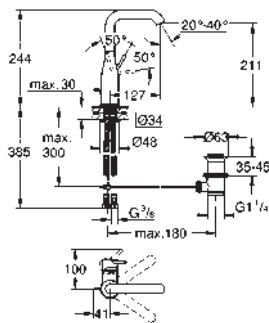

Essence
Single-lever basin mixer 1/2"
L-Size
monobloc installation
metal lever
28 mm ceramic cartridge
with **GROHE SilkMove**
with temperature limiter
GROHE Long-Life Shine durable sparkling sheen
GROHE Water Saving mousseur 5.7 l/min
GROHE AquaGuide adjustable mousseur
GROHE FastFixation Plus installation system
swivel spout with mousseur
and stop limiter
pop-up waste set 1 1/4"
flexible connection hoses
professional edition
replaces Essence basin mixer 32 628 xx1