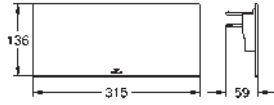

GROHE SPA

GROHE
ALLURE

SPA BATH
TAPS

Ref. No.	Colour	EAN
18 968 001	Chrome	4005176514586
18 968 GN1	brushed cool sunrise	4005176514401
18 968 DL1	brushed warm sunset	4005176514463
18 968 A01	hard graphite	4005176514562

Allure
Shower and bath tray
for installation with 32 846 001 and 32 826 001
easy to click on and remove
material: acrylic glass
width 315 mm
depth 136 mm