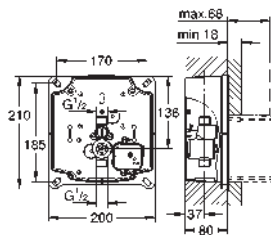

**GROHE Rapido U
roughing-in set for urinal
for manual actuation or Tectron
infra-red electronic 6 V or 230 V**

water group with stop valve
flow pressure min 0.5 bar
operating pressure max 10 bar
flush aid

functional unit checked ex factory
water supply connections 1/2" outer thread
connecting box for mains supply
installation box with gasket
fixing points for dry cladding and masonry-in
inspection shaft incl. protection