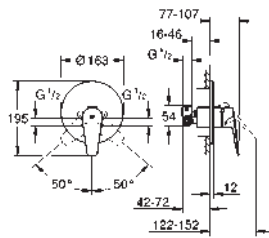

Ref. No. Colour EAN

29 078 001 Chrome 4005176556555

BauEdge
Single-lever shower mixer 1/2"
concealed installation
Consisting of:
set for final installation
metal lever
concealed body
GROHE Long-Life 46 mm ceramic cartridge
GROHE Long-Life Shine durable sparkling sheen
adjustable flow rate limiter
escutcheon- and shaft-sealing
optional temperature limiter (46 375 000)
professional edition

34 793 000 Chrome 4005176632433