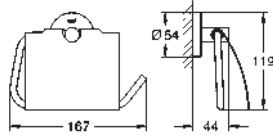

GROHE ESSENTIALS

Ref. No.	Colour	EAN
40 367 001	★ Chrome	4005176326387
40 367 DC1	★ supersteel	4005176412455
40 367 BE1	polished nickel	4005176430220
40 367 EN1	brushed nickel	4005176326394
40 367 GL1	★ cool sunrise	4005176429477
40 367 GN1	★ brushed cool sunrise	4005176429927
40 367 DA1	★ warm sunset	4005176429323
40 367 DL1	★ brushed warm sunset	4005176430077
40 367 A01	hard graphite	4005176429620
40 367 AL1	★ brushed hard graphite	4005176429774

Essentials

Toilet roll holder

material: metal
with cover
concealed fastening

GROHE Long-Life Shine durable sparkling sheen

suitable for screwing (including screws and dowels) or gluing (glue 40 915 000 sold separately)