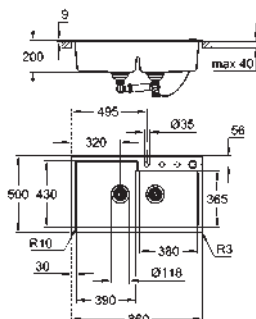

GROHE FastFixation installation system

sink mountable left
cut-out: 840 x 480 mm
drainer: automatic waste fitting
accessories included: automatic waste fitting with rotary handle,
waste kit, basket strainer waste, mounting set
optional push to open excenter (40 986 SD0)
amount of fasteners included (top mount): 10
heat resistant up to 180° C