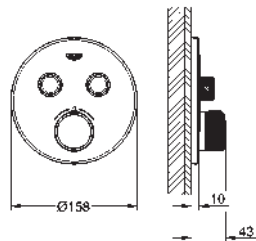

GROHE GROHTHERM SMARTCONTROL

Ref. No. Colour EAN

29 119 000	★ Chrome	4005176412257
29 119 DC0	★ supersteel	4005176455056
29 119 GL0	★ cool sunrise	4005176493041
29 119 GN0	★ brushed cool sunrise	4005176493058
29 119 DA0	★ warm sunset	4005176493065
29 119 DL0	★ brushed warm sunset	4005176493072
29 119 A00	hard graphite	4005176493089
29 119 AL0	★ brushed hard graphite	4005176455063

Grotherm SmartControl

Thermostat for concealed installation with 2 valves

set for final installation for

GROHE Rapido SmartBox 35 600/35 604

metal wall escutcheon with **GROHE FastFixation** (covered escutcheon and shaft sealing, covered fixing), retroactively 6° adjustable

GROHE Long-Life Shine durable sparkling sheen

GROHE SmartControl push for ON-OFF, turn for volume adjustment from GROHE Water Saving to full flow

exchangeable symbols

GROHE TurboStat compact cartridge

with wax thermoelement

GROHE ProGrip with knurl structure

GROHE SafeStop safety button at 38°C

(calibration required)

GROHE SafeStop Plus optional temperature limiter at 43°C or 46°C included

built-in non return valve

and dirt strainers

multiple outlets can be run simultaneously

without roughing-in-set

flow performance:

outlet B = 24 l/min

outlet C = 26 l/min

outlet B+C = 29 l/min

35 604 000

4005176698774

GROHE Rapido SmartBox universal rough-in box for concealed installation

29 507 KF0 phantom black

4005176782534

Grotherm SmartControl

Thermostat for concealed installation with 2 valves

set for final installation for

GROHE Rapido SmartBox 35 600/35 604

metal wall escutcheon with **GROHE FastFixation** (covered escutcheon and shaft sealing, covered fixing), retroactively 6° adjustable

GROHE Long-Life Shine finish

GROHE SmartControl push for ON-OFF, turn for volume adjustment from GROHE Water Saving to full flow

exchangeable symbols

GROHE TurboStat compact cartridge

with wax thermoelement

GROHE ProGrip with knurl structure

GROHE SafeStop safety button at 38°C

(calibration required)

GROHE SafeStop Plus optional temperature limiter at 43°C or 46°C included

built-in non return valve

and dirt strainers

multiple outlets can be run simultaneously

without roughing-in-set

flow performance:

outlet B = 24 l/min

outlet C = 26 l/min

outlet B+C = 29 l/min