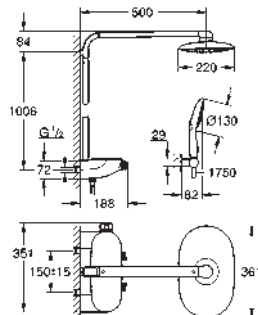

26 361 LSO moon white 4005176409707

ditto, head shower with white spray plate