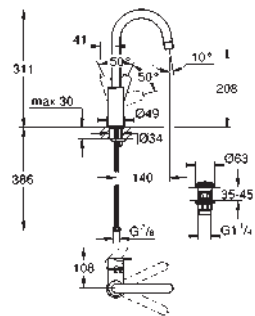

BauEdge
Single-lever basin mixer 1/2"
L-Size
monobloc installation
metal lever
GROHE Long-Life 28 mm ceramic cartridge
with temperature limiter
GROHE Long-Life Shine durable sparkling sheen
GROHE Water Saving mousseur 5.7 l/min
rapid installation system
swivel tubular spout
smooth body with plastic push open waste set 1 1/4"
flexible connection hoses
professional edition