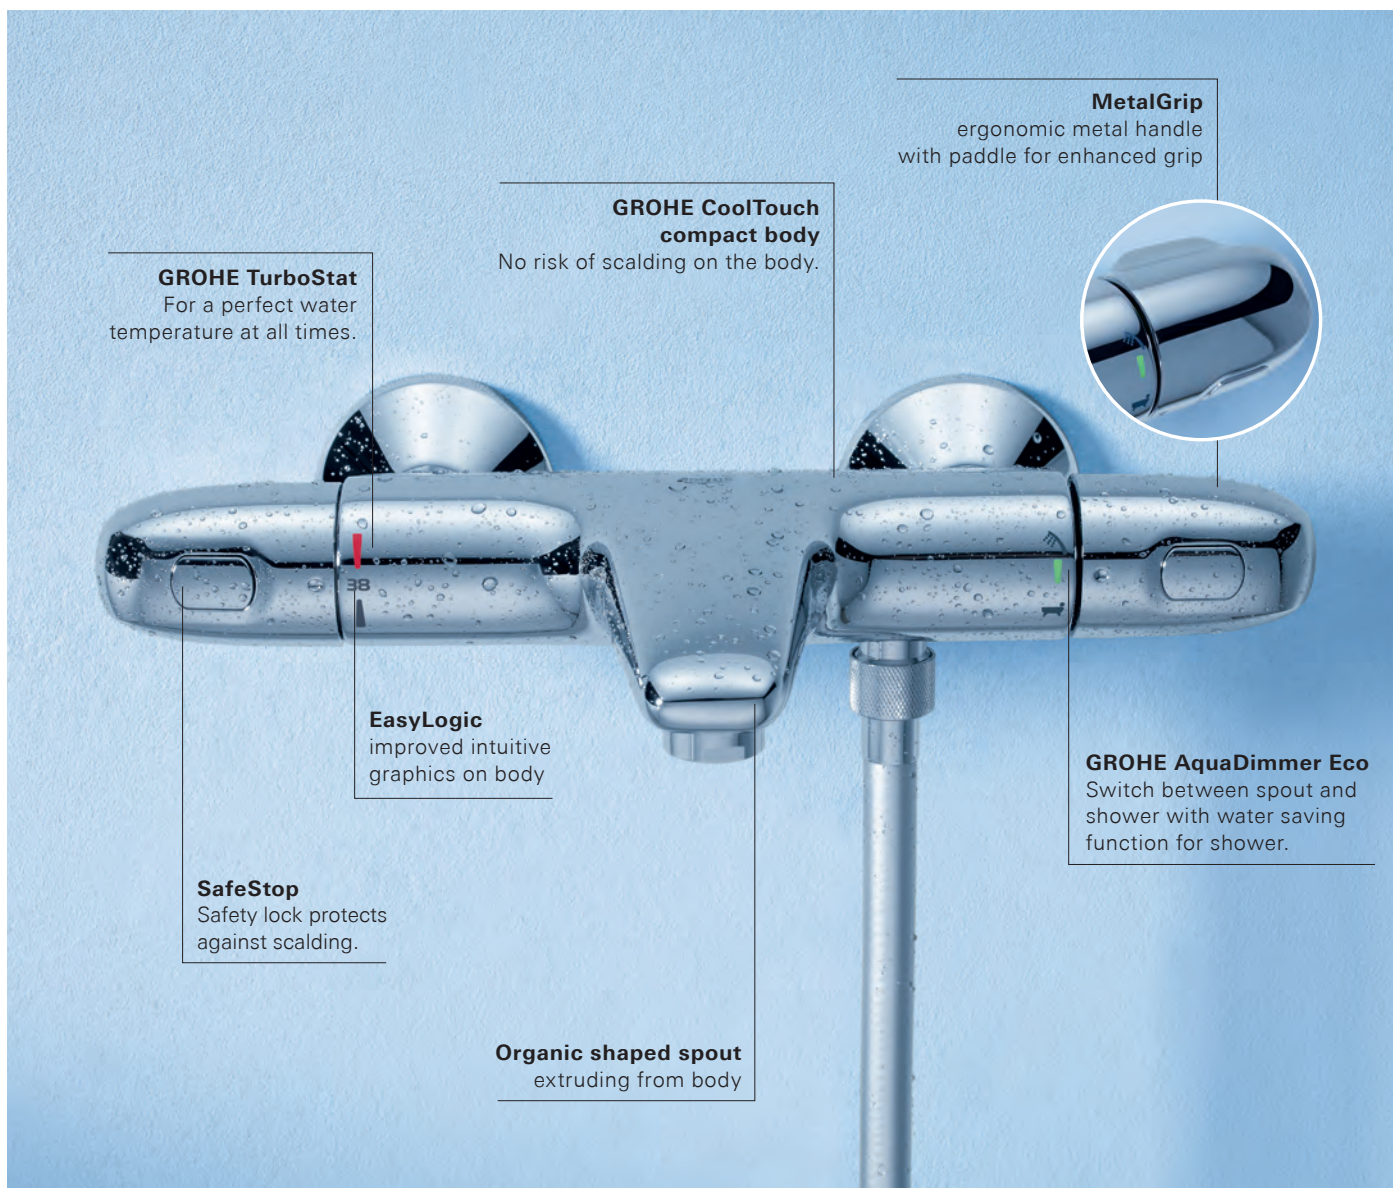

GROHTHERM 1000

ULTIMATE COMFORT WITH GROHE COOLTOUCH.

Enjoy taking a refreshing shower more than ever before. The Grohtherm 1000 with contemporary design offers a GROHE CoolTouch compact body, ergonomically shaped metal handles, GROHE TurboStat technology and water-saving eco functions.

GROHE TurboStat
For a perfect water temperature at all times.

GROHE CoolTouch compact body
No risk of scalding on the body.

MetalGrip
ergonomic metal handle with paddle for enhanced grip

EasyLogic
improved intuitive graphics on body

SafeStop
Safety lock protects against scalding.

Organic shaped spout
extruding from body

GROHE AquaDimmer Eco
Switch between spout and shower with water saving function for shower.