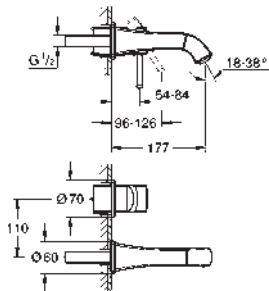

Grandera
2-hole basin mixer
S-Size
wall mounted
set for final installation for
23 319 000
without concealed body
GROHE Long-Life Shine durable sparkling sheen
GROHE Water Saving - Less water, perfect flow
GROHE AquaGuide adjustable mousseur 5.7 l/min
centre distance 110 mm
projection 177 mm

29 417 000 Chrome 4005176757815
29 417 IGO chrome/gold 4005176757822
ditto, projection 234 mm