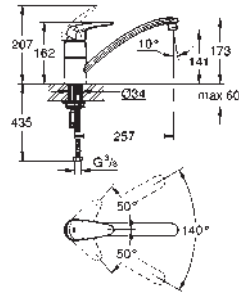

Eurodisc
Single-lever sink mixer 1/2"
low spout
monobloc installation
GROHE Long-Life Shine finish
GROHE SilkMove 35 mm ceramic cartridge
mousseur
adjustable flow rate limiter
swivel tubular spout
swivel area 140°
with stop restriction
flexible connection hoses
rapid installation system

KITCHEN
FITTINGS