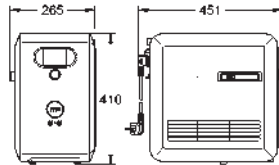

GROHE BLUE PROFESSIONAL

Ref. No.

Colour

EAN

40 554 002

4005176458521

GROHE Blue Professional Cooler and carbonizer

delivers 12 liters of chilled water per hour
colour display with push and turn control
270 Watt cooling unit, 230 V, 50 Hz
type of protection IP 21

CE approved

requires ventilation holes in the bottom of the kitchen cabinet
software set-up and monitoring of filter and CO₂ capacity possible via GROHE Ondus app

push notifications at low filter resp. CO₂ capacity

additional monitoring via GROHE Blue Professional Browser-Monitor possible

with Bluetooth 4.0* and WIFI interface for wireless data communication

for Apple** and Android devices

Bluetooth range (max. 10 m) varies depending on materials used and walls

between transmitter and receiver

compatible only with GROHE Blue taps with push button operation

System requirements Apple

iPhone with iOS 12.0 or higher

System requirements Android

smart phone with Android 6.0 or higher

Mobile devices and GROHE Watersystems App*** are not included in delivery and have to be ordered separately via an authorised Apple store/store/iTunes or Google Play store.

* The Bluetooth word mark and logos are registered trademarks owned by Bluetooth SIG, Inc. and any use of such marks by Grohe AG is under license. Other trademarks and trade names are those of their respective owners.

** Apple, the Apple logo, iPod, iPod Touch, iPhone and iTunes are trademarks of Apple Inc., registered in the U.S. and other countries. Apple is not responsible for the function of this device or its compliance with safety and regulatory standards.

*** Available for free via iTunes app or Google Play store.

This product includes an article which is declared as a hazardous substance.

Find more information in the safety data sheet. You can download the safety data at: www.grohe.com/safety-data-sheets/