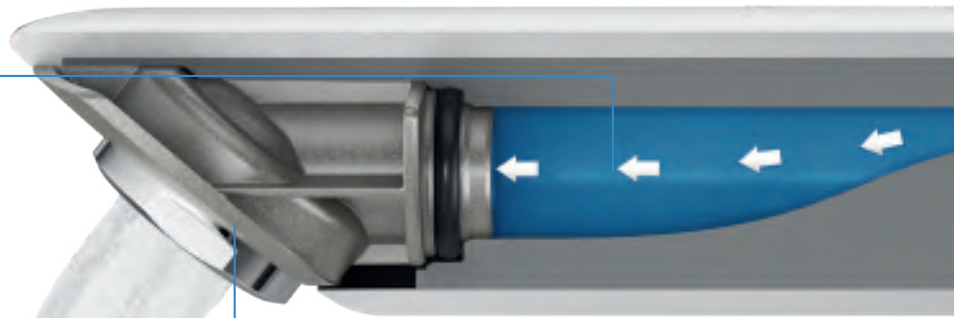

QUALITY

German perfectionism inspires ultimate customer confidence

DESIGN

GROHE STARLIGHT

Made-to-last surfaces ranging from precious matte to shiny like a diamond.

TECHNOLOGY

GROHE SENSOR

The responsive sensor switches the mixer on and off for ultimate comfort and the simple cleaning mode makes maintenance easy.