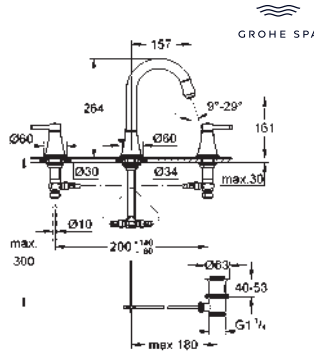

GROHE SPA

GROHE GRANDERA

SPA BATH
TAPS

Ref. No. Colour EAN

20 619 000 Chrome 4005176757921
20 619 IGO chrome/gold 4005176757952
20 619 DA0 warm sunset 4005176757945

Grandera
Three-hole basin mixer 1/2"
M-Size
valves hot/cold
with headparts 1/2" - 90°
GROHE Long-Life Shine durable sparkling sheen
GROHE Water Saving - Less water, perfect flow
GROHE AquaGuide adjustable mousseur 5.7 l/min
pop-up waste set 1 1/4"
pressure-proof, flexible connection hoses
between spout and side valves