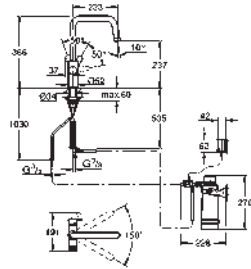

GROHE BLUE PURE

Ref. No.	Colour	EAN
30 584 000	Chrome	4005176744945

GROHE Blue Pure Eurosmart Starter kit with S-Size filter
Consisting of:
GROHE Blue single-lever sink mixer with filter function
monobloc installation
U spout
separate handle for filtered water
28 mm ceramic cartridge
with **GROHE SilkMove**
swivel tubular spout
swivel area 150°
separate inner water ways for filtered
and non-filtered water
flexible connection hoses
GROHE Blue filter head
GROHE Blue S-Size filter for water hardness reduction and premium taste
Capacity 600 L at 20° dKH
flow meter for filter lifetime measurement including 2 x AA batteries

30 586 000	Chrome	4005176744969