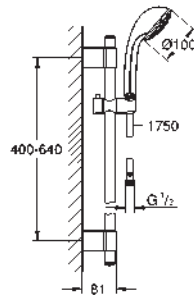

28 964 001 Chrome 4005176877254

Relexa 100 Five
Shower rail set 5 sprays
 Consisting of:
 Hand shower Relexa Five (28 796 000)
 shower rail, 600 mm (28 797)
 with wall holders made of metal
 Rotaflex shower hose 1750 mm 1/2" x 1/2" (28 410)
GROHE DreamSpray perfect spray pattern
GROHE Long-Life Shine durable sparkling sheen
GROHE FastFixation Plus adjustable distance
 between brackets, to adapt to existing holes
SpeedClean anti-limescale system
Inner WaterGuide for a longer life
TwistStop preventing the hose from twisting