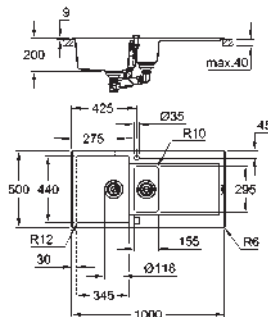

K500

Composite sink with drainer
model: K500 60-C 100/50 1.5 rev
mounting type: top mount
material: quartz composite

GROHE Whisper

min. cabinet size: 600 mm
dimensions: 1000 x 500 mm
1 bowl: 345 x 440 x 200 mm
0.5 bowl: 155 x 295 x 146 mm
outer radius: R6, inner bowl radius: big bowl R12, small bowl R10

GROHE FastFixation installation system

sink mountable left or right
cut-out: 980 x 480 mm
drainer: automatic waste fitting
accessories included: automatic waste fitting with rotary handle,
waste kit, basket strainer waste, mounting set
optional push to open excenter (40 986 SD0)
amount of fasteners included (top mount): 12
heat resistant up to 180° C