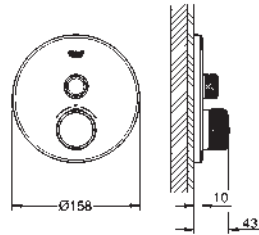

29 118 000	Chrome	4005176412240
29 118 DC0	supersteel	4005176455032
29 118 GL0	cool sunrise	4005176492976
29 118 GN0	brushed cool sunrise	4005176492983
29 118 DA0	warm sunset	4005176492990
29 118 DL0	brushed warm sunset	4005176493003
29 118 A00	hard graphite	4005176493010
29 118 AL0	brushed hard graphite	4005176455049

Grohtherm SmartControl Thermostat for concealed installation with one valve
set for final installation for GROHE Rapido SmartBox 35 600/35 604 metal wall escutcheon with **GROHE FastFixation** (covered escutcheon and shaft sealing, covered fixing), retroactively 6° adjustable
GROHE Long-Life Shine durable sparkling sheen
GROHE SmartControl push for ON-OFF, turn for volume adjustment from GROHE Water Saving to full flow
exchangeable symbols
GROHE TurboStat compact cartridge with wax thermoelement
GROHE ProGrip with knurl structure
GROHE SafeStop safety button at 38°C (calibration required)
GROHE SafeStop Plus optional temperature limiter at 43°C or 46°C included
built-in non return valve and dirt strainers
without roughing-in-set
flow performance:
outlet A (to external shut-off) = 34 l/min
outlet B/C = 29 l/min

35 604 000		4005176698774
GROHE Rapido SmartBox universal rough-in box for concealed installation