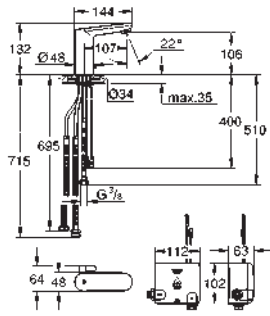

COMMERCIAL
FITTINGS

GROHE EUROSMART COSMOPOLITAN E

	Ref. No.	Colour	EAN
	36 386 001	Chrome	4005176311673
	<p>Eurosmart Cosmopolitan E Powerbox infra-red electronic basin mixer with mixing device and adjustable temperature limiter with infrared sensor for bi-directional communication for monitoring, configuration and servicing including Powerbox self-generating power system GROHE Water Saving 6.0 l/min mousseur including all flexible connection hoses non-return valve dirt strainer rapid installation system Powerbox power generator with water turbine internal energy saving unit with use of 60 s/24 h stand-by, 260 s/100 h stand-by with additional backup power 7 pre-set programs auto flush thermal disinfection cleaning mode additional functions and precise settings by remote control 36 407</p>		
	36 454 000	Chrome	4005176487774
	<p>Eurosmart Cosmopolitan E Special Infra-red electronic wall basin mixer with thermostatic temperature control with infrared sensor for bi-directional communication for monitoring, configuration and servicing 6V lithium battery, type CR-P2 battery lifetime approx. 7 years (150 actuations a day) activation by hand, deactivation automatically when leaving detection zone (hand-body detection mode) two additional detection modes adjustable (hand-hand or body-body) GROHE Long-Life Shine durable sparkling sheen GROHE CoolTouch laminar mousseur 9 l/min non-return valve dirt strainers GROHE SafetyPlus fixed temperature stop temperature scale handle with pre-adjustable safety stop between 35°C and 41°C (calibration required) metal temperature safety stop full unmixed hot or cold water in extreme handle position for legionella sampling swivel cast spout 219 mm projection 287 mm swivel range stop at 130°, lockable with S-unions, chrome nuts and covers self-sealing escutcheons multistage battery status display 7 pre-set programs auto flush thermal disinfection cleaning mode additional functions and precise settings by remote control 36 407 CE approved noise classification 1 in accordance with DIN4109</p>		
	36 455 000	Chrome	4005176487781
	ditto, projection 255 mm		