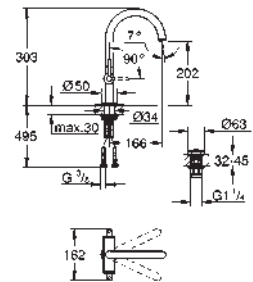

Ref. No.	Colour	EAN
21 145 000	Chrome	4005176763311
21 145 DC0	supersteel	4005176763359
21 145 GL0	cool sunrise	4005176763366
21 145 DA0	warm sunset	4005176763342
21 145 AL0	brushed hard graphite	4005176763335

Atrio
Basin mixer, 1/2" L-Size
ceramic headparts 1/2", 90°
GROHE EcoJoy 5.7 l/min laminar mousseur rapid installation system swivel tubular spout with mousseur and stop limiter Push-open waste set 1 1/4" flexible connection hoses with lever handles
Two different sets of caps included. One set with „H" and „C" marking, one set without marking.