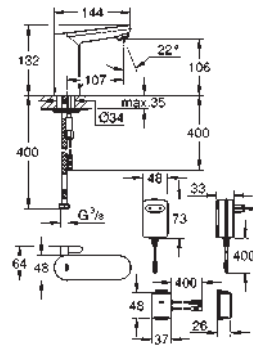

GROHE BLUETOOTH MONITORING

Ref. No.	Colour	EAN
36 413 000	Chrome	4005176320576

Eurosmart Cosmopolitan E Bluetooth
Infra-red electronic basin tap 1/2" with mixing device
with infrared sensor and Bluetooth module for bi-directional communication for monitoring, configuration and service purpose
without power supply 36 338 000 (required)
rapid installation system
mixing device with adjustable hot water limiter
GROHE Long-Life Shine finish
GROHE Water Saving mousseur 5.7 l/min
with integrated solenoid valve
integrated non-return valves
and dirt strainers
with Bluetooth 4.0* for wireless data communication
for Apple** and Android devices
Bluetooth range (max. 10 m) varies depending on materials used and walls
between transmitter and receiver

monitoring
password protected products
app detects all Bluetooth products in range
auto flush cycles and timing last auto flush
usage per day over 30 days
thermal disinfection cycles and timings last disinfection

configuration
detection range and shut off delay
auto flush
thermal disinfection
cleaning mode
2 on/off timers
identification by name

service
send and save 3 profiles
reset to factory or user settings
hard and software version
CE approved
noise classification 1 in accordance
with DIN4109
type of protection faucet IP 59K

Mobile devices and GROHE IR Remote App*** are not included in delivery and have to be ordered separately via an authorised Apple store/store/iTunes or Google Play store.

* The Bluetooth word mark and logos are registered trademarks owned by Bluetooth SIG, Inc. and any use of such marks by Grohe AG is under license. Other trademarks and trade names are those of their respective owners.

** Apple, the Apple logo, iPod, iPod Touch, iPhone and iTunes are trademarks of Apple Inc., registered in the U.S. and other countries. Apple is not responsible for the function of this device or its compliance with safety and regulatory standards

*** Available for free via iTunes app or Google Play store.