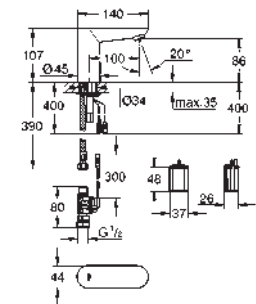

Euroeco Cosmopolitan E
Infra-red electronic basin tap 1/2"
with infrared sensor for bi-directional communication for monitoring, configuration and servicing for cold or premixed water
6V lithium battery, type CR-P2
battery lifetime approx. 7 years (150 actuations a day)
GROHE Water Saving mousseur 5.7 l/min
flexible connection hoses
dirt strainer
solenoid valve
external battery
rapid installation system
multistage battery status display
7 pre-set programs
auto flush
thermal disinfection
cleaning mode
additional functions and precise settings
by remote control 36 407
CE approved