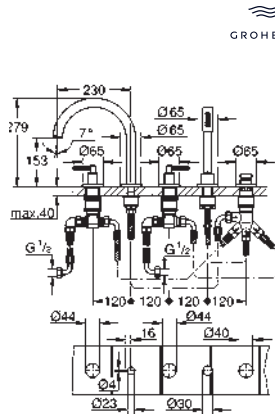

GROHE Rapido C
Rough-in for single volume control
for grid installation of Grohtherm Custom Shower system
built-in box with removable protection cover
waterproof membrane base for wall sealing
for masonry and drywall installation
fixing points for front and back wall
body of DR brass
pre-assembled ceramic headpart 3/4"
connection threads 1/2"
installation depth 70 - 95 mm

	Ref. No.	Colour	EAN

29 407 000	Chrome	4005176762772
29 407 DC0	supersteel	4005176762802
29 407 GL0	cool sunrise	4005176762819
29 407 DA0	warm sunset	4005176762796
29 407 AL0	brushed hard graphite	4005176762789

Atrio
5-hole bath/shower combination
ceramic headparts 1/2", 90°
GROHE Long-Life Shine durable sparkling sheen
Consisting of:
pre-assembled spout fixing
with lever handles
bath spout with mousseur and diverter bath/shower
hand shower Rainshower Aqua Stick 6.6 l/min
shower hose 2000 mm
flexible connection hoses
connection for shower hose
protected against backflow
can be used with 29 037 002
Two different sets of caps included. One set with
„H“ and „C“ marking, one set without marking.

	Ref. No.	Colour	EAN