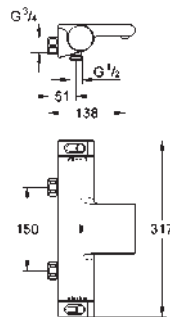

34 484 001 Chrome 4005176932519

Grohtherm 2000
Thermostatic bath/shower mixer 1/2"
wall mounted
GROHE CoolTouch safety housing
GROHE Long-Life Shine durable sparkling sheen
GROHE Aqua Paddle ergonomically shaped handles
GROHE SafeStop safety button at 38°C
(calibration required)
GROHE SafeStop Plus integrated temperature limiter at max 50°C
GROHE TurboStat compact cartridge with wax thermoelement
integrated mixed water shut off
GROHE AquaDimmer Eco with multiple function:
- integrated (economy button with economy stop for shower)
- flow control
- diverter: bath/shower
shower bottom outlet 1/2"
GROHE XL Waterfall
flow straightener
built-in non return valves
dirt strainers
protected against backflow
integrated flow limiter 14 l/min in the shower outlet
GROHE Water Saving - Less water, perfect flow