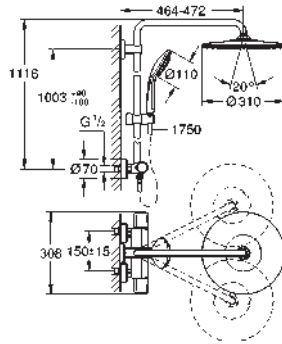

GROHE EUPHORIA SHOWER SYSTEM

Ref. No. Colour EAN

26 723 000 Chrome 4005176648021

Euphoria System 310
Shower system with thermostatic mixer for wall mounting
Consisting of:
horizontal swivable 450 mm projection shower arm
exposed thermostatic shower
with Aquadimmer function
allows change between:
head shower Rainshower Mono 310 (26 562)
spray pattern:
GROHE PureRain
with ball joint
rotation angle $\pm 15^\circ$
hand shower Euphoria 110 Massage
(27 239 000)
3 spray patterns:
Rain, Massage, SmartRain
adjustable height via gliding element
Silverflex shower hose 1750 mm (28 388 000)
GROHE TurboStat compact cartridge
with wax thermoelement
GROHE SafeStop safety button at 38°C
(calibration required)
GROHE SafeStop Plus optional temperature limiter at 43°C included
GROHE CoolTouch prevents scalding on hot surfaces
GROHE MetalGrip ergonomically shaped metal handles
GROHE DreamSpray perfect spray pattern
GROHE Long-Life Shine durable sparkling sheen
GROHE SprayDimmer (Stepless
flow rate reduction)
GROHE Water Saving 9,5 l/min flow limiter
GROHE FastFixation upper bracket adjustable
Inner WaterGuide for a longer life
SpeedClean anti-limescale system
TwistStop preventing the hose from twisting
suitable for instantaneous heaters from 18 kW/h
minimum flow rate 7 l/min.
optional upgrade: **GROHE EasyReach** tray (26 362)
professional edition

SHOWERS

27 296 003 Chrome 4005176647963