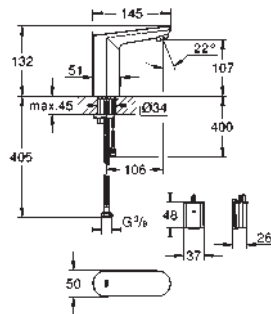

Eurosmart Cosmopolitan E
Infra-red electronic basin mixer 1/2"
with hidden mixing device and adjustable temperature limiter
with infrared sensor for bi-directional communication for monitoring, configuration and servicing
6V lithium battery, type CR-P2
battery lifetime approx. 7 years (150 actuations a day)
GROHE Water Saving mousseur 5.7 l/min
flexible connection hoses
non-return valve
dirt strainers
with integrated solenoid valve
external battery
rapid installation system
multistage battery status display
7 pre-set programs
CE approved
noise classification 1 in accordance with DIN4109
type of protection faucet IP 59
replaces 36 330 001

36 324 001 Chrome 4005176305757