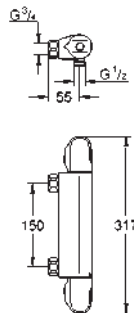

GROHE GROHTHERM 1000

Ref. No. Colour EAN

34 817 003 Chrome 4005176695759

Grohtherm 1000
Thermostatic shower mixer 1/2"
wall mounted
GROHE CoolTouch safety housing
GROHE Long-Life Shine durable sparkling sheen
GROHE MetalGrip ergonomically shaped metal handles
GROHE SafeStop safety button at 38°C
(calibration required)
GROHE SafeStop Plus optional temperature limiter at 43°C included
GROHE TurboStat compact cartridge
with wax thermoelement
integrated mixed water shut off
volume handle with **GROHE EcoButton**
(economy button with individually
adjustable economy stop)
ceramic headpart 1/2", 180°
shower bottom outlet 1/2"
built-in non return valves
dirt strainers
protected against backflow
without connection unions for wall mounting
GROHE Water Saving - Less water, perfect flow
professional edition

34 146 003 Chrome 4005176309625
replaced by **34 817 003**

34 816 003 Chrome 4005176695742