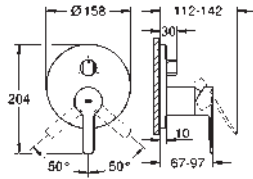

GROHE LINEARE

Ref. No. Colour EAN

24 095 001	Chrome	4005176480645
24 095 DC1	supersteel	4005176480652
24 095 AL1	brushed hard graphite	4005176586262

Lineare
Single-lever mixer with 3-way diverter
set for final installation for
GROHE Rapido SmartBox 35 600/35 604
GROHE SilkMove 46 mm ceramic cartridge
GROHE Long-Life Shine durable sparkling sheen
wall escutcheon with **GROHE FastFixation**
(covered escutcheon- and shaft sealing, covered fixing)
metal escutcheon, retroactively 6° adjustable
metal lever
3-way diverter
flow performance:
outlet A = 27 l/min,
outlet B = 27 l/min,
outlet C = 27 l/min
without roughing-in-set

35 604 000		4005176698774
GROHE Rapido SmartBox universal rough-in box for concealed installation