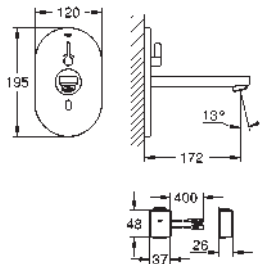

GROHE BLUETOOTH MONITORING

Ref. No. Colour EAN

36 412 000 Chrome 4005176320569

Eurosmart Cosmopolitan E Bluetooth

Infra-red electronic basin mixer 1/2" with mixing device and adjustable temperature limiter

with infrared sensor and Bluetooth module for bi-directional communication for monitoring, configuration and service purpose
with transformer 100-240 V AC, 50-60 Hz, 6.75 V DC
set for final installation for concealed fitting box
36 339 001

GROHE Long-Life Shine finish

GROHE Water Saving - Less water, perfect flow

laminar flow straightener 9 l/min

chrome escutcheon and spout

projection 172 mm

with Bluetooth 4.0* for wireless data communication

for Apple** and Android devices

Bluetooth range (max. 10 m) varies depending on materials used and walls between transmitter and receiver

monitoring

password protected products

app detects all Bluetooth products in range

auto flush cycles and timing last auto flush

usage per day over 30 days

thermal disinfection cycles and timings last disinfection

configuration

detection range and shut off delay

auto flush

thermal disinfection

cleaning mode

2 on/off timers

identification by name

service

send and save 3 profiles

reset to factory or user settings

hard and software version

CE approved

noise classification 1 in accordance

with DIN4109

Mobile devices and GROHE IR Remote App*** are not included in delivery and have to be ordered separately via an authorised Apple store/store/iTunes or Google Play store.

* The Bluetooth word mark and logos are registered trademarks owned by Bluetooth SIG, Inc. and any use of such marks by Grohe AG is under license. Other trademarks and trade names are those of their respective owners.

** Apple, the Apple logo, iPod, iPod Touch, iPhone and iTunes are trademarks of Apple Inc., registered in the U.S. and other countries. Apple is not responsible for the function of this device or its compliance with safety and regulatory standards

*** Available for free via iTunes app or Google Play store.

36 339 001

4005176595424

Eurosmart Cosmopolitan E

Concealed mounting box

with mixture

wall installation

suitable for IR-sets for final installation

2 stop valves

housing with mixing device

non-return valve

connection housing for power supply

suitable for

36 315 000, 36 412 000, 36 376 000

allows for waterproofing of wall construction surrounding the concealed body with sealing sleeve