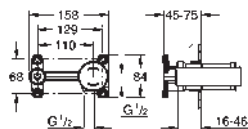

Single-lever mixer 1/2", universal concealed body
for 2 hole basin mixer
wall installation
without finishing trim set
GROHE SilkMove 35 mm ceramic cartridge
adjustable flow rate limiter
with temperature limiter
spout can be positioned on the right or left
DR-brass
installation device
allows for waterproofing of wall construction surrounding the concealed body
with sealing sleeve