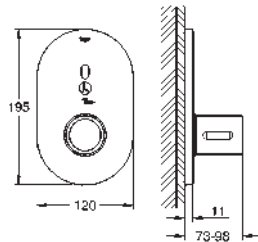

Eurosmart Cosmopolitan E Special
Infra-red electronic for concealed thermostatic shower
with infrared sensor for bi-directional communication
for monitoring, configuration and servicing
for concealed installation box 36 458 000 and 36 459 000
ergonomic metal handle
GROHE Long-Life Shine durable sparkling sheen
GROHE SafetyPlus fixed temperature stop
temperature scale handle with pre-adjustable
safety stop between 35°C and 41°C (calibration required)
metal temperature safety stop
full unmixed hot or cold water in extreme handle position for legionella sampling
7 pre-set programs
auto flush
thermal disinfection
cleaning mode
additional functions and precise settings
by remote control 36 407
CE approved
noise classification 1 in accordance
with DIN4109

36 458 000 4005176494772