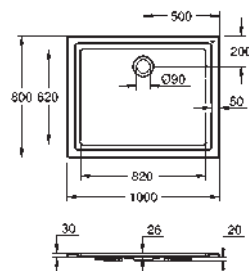

Acrylic shower tray 800 x 1000
dimensions: 800 x 1000 mm
depth: 30 mm
material: acrylic
diameter of waste outlet: 90 mm
recommended GROHE waste sets: 49 533 000 (vertical) and 49 534 000 (horizontal), sold separately
recommended installation material:
MEPA universal shower tray base unit BW 5 (# 150130) and wall rails for shower trays (# 190032)
or
MEPA mounting frame SF (# 150183)
rim sealing (# 180040)
recommended Poresta installation set # 17014412
recommended Schedel installation set SD 90082