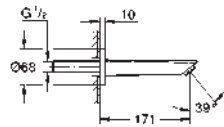

Eurosmart
Bath spout
wall mounted
GROHE Long-Life Shine durable sparkling sheen
mousseur
male thread 1/2"
projection 171 mm
min. recommended pressure 1.0 bar
professional edition