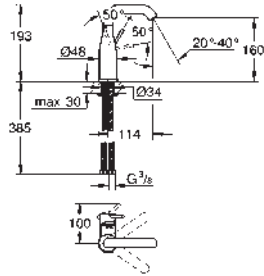

GROHE ESSENCE

Ref. No.   Colour   EAN

24 176 001   Chrome   4005176698378

Essence
Basin mixer 1/2"
M-Size
monobloc installation
metal lever
28 mm ceramic cartridge
with **GROHE SilkMove**
with temperature limiter
GROHE Long-Life Shine durable sparkling sheen
GROHE Water Saving mousseur 5.7 l/min
GROHE AquaGuide adjustable mousseur
GROHE FastFixation Plus installation system
swivel spout with mousseur
and stop limiter
smooth body
flexible connection hoses
professional edition
replaces Essence basin mixer 23 463 001

24 176 KF1   phantom black   4005176782367