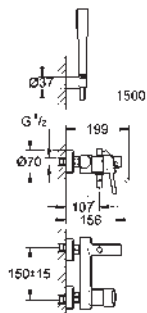

Concetto
Single-lever bath/shower mixer 1/2"
wall mounted
metal lever
GROHE SilkMove 46 mm ceramic cartridge
GROHE Long-Life Shine durable sparkling sheen
adjustable flow rate limiter
automatic diverter: bath/shower
mousseur, integrated non-return valve
in the shower outlet 1/2"
S-unions
protected against backflow
optional temperature limiter (46 308 000)
with shower set
Consisting of:
Euphoria Cosmopolitan hand shower (27 400)
wall shower holder (27 056)
Relaxaflex hose 1500 mm 1/2" x 1/2" (28 151)