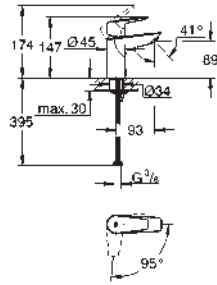

Ref. No. Colour EAN

24 193 001 Chrome 4005176723971

BauEdge
Basin mixer 1/2"
S-Size
Cradle to Cradle Certified Gold
monobloc installation
GROHE Long-Life ES 28 mm ceramic cartridge with energy saving function via cold start
with temperature limiter
GROHE Long-Life Shine durable sparkling sheen
Lead and Nickel Free Inner Water Ways
GROHE Water Saving mousseur 5.7 l/min
rapid installation system
smooth body
flexible connection hoses
professional edition

23 757 001 Chrome 4005176556340