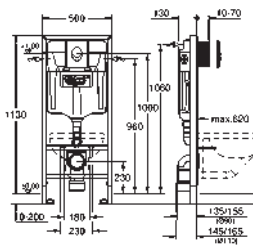

Rapid SL
2-in-1 set for WC, 1.13 m installation height
with flushing cistern GD 2, 6 l - 9 l
Consisting of:
Rapid SL element for WC (38 528 001)
Skate Air flush plate, alpine white, vertical installation (38 505 SH0)

38 947 000   4005176911217