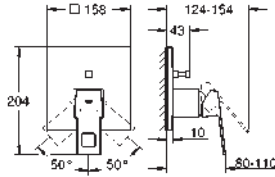

Ref. No. Colour EAN

24 062 000 Chrome 4005176465697
24 062 DC0 supersteel 4005176553905
24 062 AL0 brushed hard graphite 4005176585579

Eurocube
Single-lever mixer with 2-way diverter
set for final installation for
GROHE Rapido SmartBox 35 600/35 604
GROHE SilkMove 46 mm ceramic cartridge
wall escutcheon with **GROHE FastFixation**
(covered escutcheon- and shaft sealing, covered fixing)
metal escutcheon, retroactively 6° adjustable
metal lever
automatic 2-way diverter
flow performance:
outlet B = 27 l/min, outlet C = 27 l/min
without roughing-in-set

35 604 000 4005176698774
GROHE Rapido SmartBox universal rough-in box for concealed installation

24 094 000 Chrome 4005176480638
24 094 DC0 supersteel 4005176574047
24 094 AL0 brushed hard graphite 4005176585593