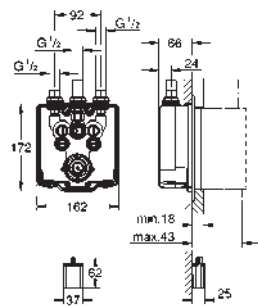

Eurosmart Cosmopolitan E
Concealed control unit
for shower
with integrated thermostatic mixer
suitable for infra-red set 36 456 000
2 stop valves
non-return valves with filters
6V lithium battery, type CR-P2
battery lifetime approx. 7 years (150 actuations a day)
allows for waterproofing of wall construction surrounding the concealed body
with sealing sleeve

COMMERCIAL
FITTINGS