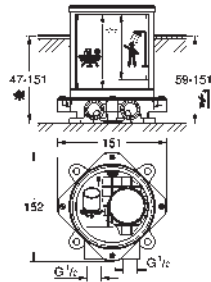

GROHE ESSENCE

Ref. No.   Colour   EAN

29 086 000   4005176935497

Rough-in set 1/2"
for floor-mounted tub spouts and mixers
without finishing trim set
installation plate with 360° horizontal and 3° vertical adjustment
installation depth 47-151 mm
depth compensation 104 mm
two 1/2" female connections (hot/cold supplies)
flushing plug