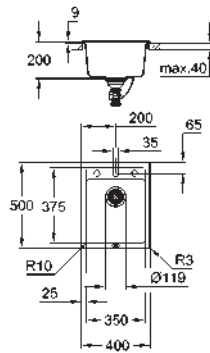

GROHE COMPOSITE SINKS

Ref. No. Colour EAN

31 650 AT0 granite gray 4005176521294
31 650 AP0 granite black 4005176521287

K700

Composite sink

model: K700 50-C 40/50 1.0

mounting type: top mount

material: quartz composite

GROHE Whisper

min. cabinet size: 500 mm

dimensions: 400 x 500 mm

1 bowl: 350 x 375 x 200 mm

outer radius: R6, inner bowl radius: R45

GROHE FastFixation installation system

cut-out: 380 x 480 mm

drainer: automatic waste fitting

accessories included: automatic waste fitting with rotary handle,

waste kit, basket strainer waste, mounting set

optional push to open excenter (40 986 SD0)

amount of fasteners included (top mount): 6

heat resistant up to 180° C

31 651 AT0 granite gray 4005176521317
31 651 AP0 granite black 4005176521300