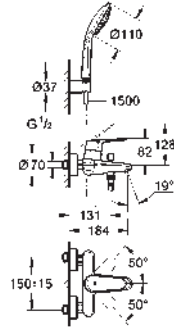

33 395 002 Chrome 4005176887802

Eurodisc Cosmopolitan
Single-lever bath/shower mixer 1/2"
 wall mounted
 metal lever
GROHE SilkMove 46 mm ceramic cartridge
GROHE Long-Life Shine durable sparkling sheen
 adjustable flow rate limiter
 adjustable minimum flow rate 2.5 l/min
 automatic diverter: bath/shower
 mousseur
 integrated non-return valve
 in the shower outlet 1/2"
 S-unions
 protected against backflow
 optional temperature limiter (46 308 000)
 noise classification 1 in accordance
 with DIN4109
 with shower set
 Consisting of:
 hand shower euphoria 110 Champagne (27 222)
 wall shower holder (27 056)
 Relexaflex hose 1500 mm 1/2" x 1/2" (28 151)