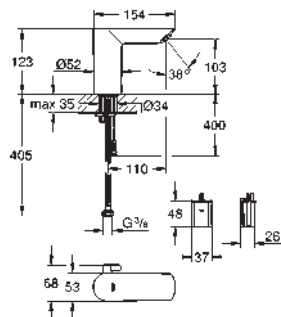

36 451 000   Chrome   4005176473678

Bau Cosmopolitan E
Infra-red electronic basin mixer 1/2"
with mixing device and temperature limiter
with infrared sensor for bi-directional communication
for monitoring, configuration and servicing
6V lithium battery, type CR-P2
battery lifetime approx. 7 years (150 actuations a day)
GROHE Long-Life Shine durable sparkling sheen
GROHE Water Saving mousseur 5.7 l/min
Lead and Nickel Free Inner Water Ways
body made of composite polymer
flexible connection hoses
non-return valve
dirt strainers
with integrated solenoid valve
external battery
rapid installation system
multistage battery status display
7 pre-set programs
auto flush
thermal disinfection
cleaning mode
additional functions and precise settings
by remote control 36 407
CE approved
noise classification 1 in accordance
with DIN4109
type of protection faucet IP 59