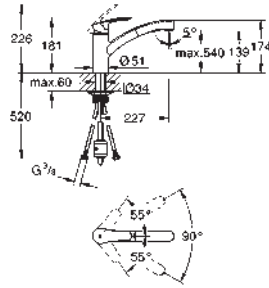

Ref. No. Colour EAN

30 305 001 Chrome 4005176635465
30 305 DC1 supersteel 4005176635472

Eurosmart
Single-lever sink mixer 1/2"
low spout
monobloc installation
GROHE Long-Life Shine durable sparkling sheen
GROHE SilkMove 35 mm ceramic cartridge
flow strainer
with integrated temperature limiter
pull-out dual spray control - switches between regular flow and spray
diverter: laminar spray/SpeedClean shower jet
automatic return to laminar spray
adjustable flow rate limiter
swivel cast spout
swivel area 90°
Lead and Nickel Free Inner Water Ways
flexible connection hoses 3/8"
metal fixation set
protected against backflow
professional edition

31 869 000 Chrome 4005176693120