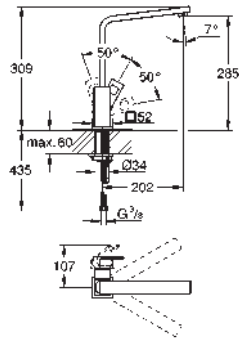

31 255 000 Chrome 4005176901416
31 255 DC0 supersteel 4005176994319

Eurocube
Single-lever sink mixer 1/2"
high spout
monobloc installation
GROHE Long-Life Shine finish
28 mm ceramic cartridge
with **GROHE SilkMove**
mousseur
swivel cast spout
swivel area 90°
flexible connection hoses
rapid installation system

KITCHEN
FITTINGS