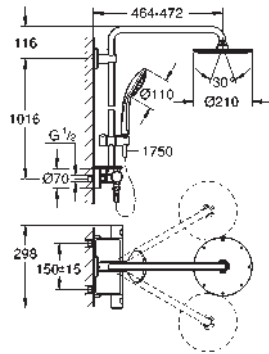

GROHE EUPHORIA SHOWER SYSTEM

Ref. No. Colour EAN

26 363 000 Chrome 4005176339264

Euphoria System 210
Shower system with thermostat for wall mounting
Consisting of:
horizontal swivable 450 mm projection shower arm
exposed thermostatic shower
with Aquadimmer function
allows change between:
metal head shower Rainshower Cosmopolitan 210 (28 368 000)
Rain spray pattern
with ball joint
rotation angle $\pm 15^\circ$
hand shower Euphoria 110 Massage
(27 221 000)
adjustable height via gliding element
Silverflex shower hose 1750 mm (28 388 000)
GROHE EasyReach tray (26 362 LN0)
minimum flow rate 7 l/min.
GROHE DreamSpray perfect spray pattern
GROHE Long-Life Shine durable sparkling sheen
GROHE TurboStat compact cartridge
with wax thermoelement
GROHE SafeStop safety button at 38°C
(calibration required)
GROHE SafeStop Plus optional temperature limiter at 43°C included
SpeedClean anti-limescale system
Inner WaterGuide for a longer life
TwistStop preventing the hose from twisting

27 964 000 Chrome 4005176929595