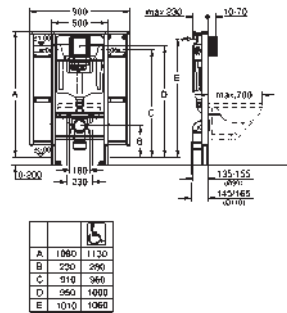

Rapid SL
Element for WC, 1.13 m installation height
with fixing element for back support and support rails
with flushing cistern GD 2 , 6 l - 9 l
for the disabled
for WC bowls 70 cm projection
for on-the-wall installations or studded walls
powder coated steel frame, self-supporting
with fixed connections
TÜV approved
2 WC fixing bolts
4 wall brackets
fixing device for ceramic
distance of fixing bolts 180/230 mm
PP outlet bend Ø 90 mm
depth adjustable
PP reducer Ø 90/110 mm
inlet and outlet connecting set
flushing cistern GD 2, 6 - 9 l, containing following features:
water supply from left/right or back
Insulated against condensation
1/2" water supply connection including integrated
angle valve and push fit flexible hose union
including wall brackets 38 558 00M for on-the-wall installation
for mounting of small flush plates please order
revision shaft 40 911 000 (sold separately)

38 541 000 4005176291234