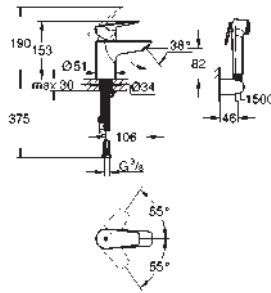

BauEdge
Basin mixer 1/2"
S-Size
monobloc installation
GROHE Long-Life 35 mm ceramic cartridge
with temperature limiter
GROHE Long-Life Shine durable sparkling sheen
GROHE Water Saving mousseur 5.7 l/min
rapid installation system
smooth body
flexible connection hoses
with shower set consisting of
hand shower with integrated diverter
wall shower holder
shower hose
shower hose 1500 mm
professional edition

23 760 001 Chrome 4005176556418