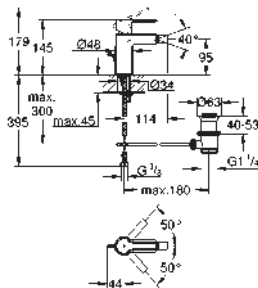

Lineare
Bidet mixer 1/2"
S-Size
monobloc installation
metal lever
28 mm ceramic cartridge
with **GROHE SilkMove**
with temperature limiter
GROHE Long-Life Shine durable sparkling sheen
GROHE FastFixation Plus installation system
ball-joint mousseur
pop-up waste set 1 1/4"
flexible connection hoses