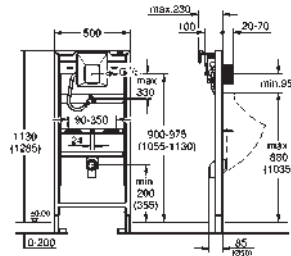

Rapid SL

Element for urinal with infra-red electronic with GROHE Rapido U 1.13 and 1.30 m installation height

for manual actuation or Tectron
infra-red electronic 6 V or 230 V
for on-the-wall installations or studed walls
powder coated steel frame, self-supporting
for dry-cladding, completely pre-assembled
height adjustable fitting connections
quick adjustment, lockable
fixing material
TUV approved
HT-outlet bend Ø 50 mm
inlet connection and inlet connecting set
fixing bolts M8, with fixing device
for the ceramic
water group with stop valve
flow pressure min 0.5 bar
operating pressure max 10 bar
flush aid
functional unit checked ex factory
water supply connections 1/2" outer thread
connecting box for mains supply 230 V
installation box with gasket
inspection shaft incl. protection during
construction phase
including wall brackets 38 558 00M for on-the-wall installation

39 376 000

4005176342998