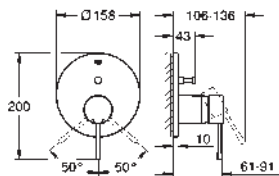

Ref. No. Colour EAN

34 766 000 Chrome 4005176612039

Grohtherm 800 Cosmopolitan
Thermostatic bath/shower mixer 1/2"
wall mounted
GROHE Long-Life Shine durable sparkling sheen
GROHE MetalGrip ergonomically shaped metal handles
GROHE SafeStop safety button at 38°C
(calibration required)
GROHE SafeStop Plus optional temperature limiter at 43°C included
GROHE TurboStat compact cartridge
with wax thermoelement
integrated mixed water shut off
automatic diverter: bath/shower
volume handle with **GROHE EcoButton**
(economy button with individually
adjustable economy stop)
ceramic headpart 1/2", 180°
shower bottom outlet 1/2"
mousseur
built-in non return valves
dirt strainers
protected against backflow
S-unions
metal escutcheon
GROHE Water Saving - Less water, perfect flow

24 168 001 ★ Chrome 4005176698453
24 168 DC1 ★ supersteel 4005176712173
24 168 GL1 ★ cool sunrise 4005176712203
24 168 GN1 ★ brushed cool sunrise 4005176712210
24 168 DA1 ★ warm sunset 4005176712166
24 168 DL1 ★ brushed warm sunset 4005176712180
24 168 A01 hard graphite 4005176712135
24 168 AL1 ★ brushed hard graphite 4005176712142

Essence
Single-lever shower mixer trim
set for final installation for
GROHE Rapido SmartBox (35 604)
GROHE SilkMove 46 mm ceramic cartridge
GROHE Long-Life Shine durable sparkling sheen
wall escutcheon with **GROHE FastFixation**
(covered escutcheon- and shaft sealing, covered fixing)
metal escutcheon, retroactively 6° adjustable
metal lever
flow performance:
outlet B or C = 30 l/min
without roughing-in-set
professional edition
replaces Essence shower mixer 24 057 xx1

35 604 000 4005176698774
GROHE Rapido SmartBox universal rough-in box for concealed installation