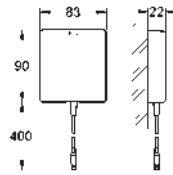

36 341 000 **4005176911392**
ditto, length 10 m

COMMERCIAL
FITTINGS

GROHE EUROCUBE E

Ref. No.

Colour

EAN

36 338 000

4005176896743