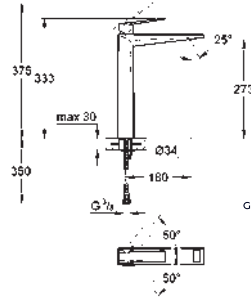

GROHE SPA

GROHE ALLURE BRILLIANT

Ref. No.	Colour	EAN
24 346 000	Chrome	4005176759796
24 346 DC0	supersteel	4005176759826
24 346 AL0	brushed hard graphite	4005176759819

Allure Brilliant Basin mixer 1/2" XL-Size
monobloc installation
for free-standing basins
28 mm ceramic cartridge
with **GROHE SilkMove** temperature limiter
GROHE Long-Life Shine durable sparkling sheen
GROHE Water Saving 5.0 l/min. flow limiter
GROHE FastFixation installation system
spout with integrated mousseur
smooth body
flexible connection hoses

Ref. No.	Colour	EAN
24 417 000	Chrome	4005176794872
24 417 DC0	supersteel	4005176794896
24 417 AL0	brushed hard graphite	4005176794902

Allure Brilliant Private Collection basin mixer with knurled lever

Ref. No.	Colour	EAN
24 418 000	Chrome	4005176794919
24 418 DC0	supersteel	4005176794926
24 418 AL0	brushed hard graphite	4005176795473

Allure Brilliant Private Collection basin mixer with white Caesarstone inlay

Ref. No.	Colour	EAN
24 419 000	Chrome	4005176795480
24 419 DC0	supersteel	4005176795497
24 419 AL0	brushed hard graphite	4005176795503

Allure Brilliant Private Collection basin mixer with black Caesarstone inlay