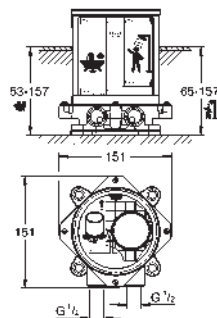

45 984 001	4005176992056

Rough-in set 1/2"
for floor-mounted bath mixers/spouts and shower mixers
without finishing trim set
installation plate with 360° horizontal and 3° vertical adjustment
installation depth 53-157 mm for bath
mixers/spouts, depth compensation 104 mm
installation depth 65-157 mm for shower mixers, depth compensation 92 mm
two 1/2" female connections (hot/cold supplies)
flushing plug
Can take a single mixed supply
fixing material