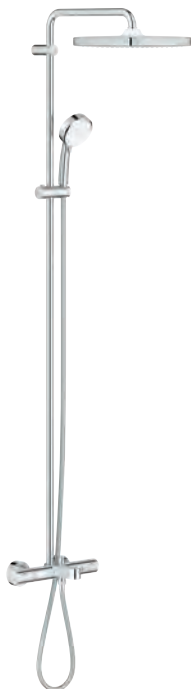

Tempesta Cosmopolitan System 250 Cube
Shower system with bath thermostat for wall mounting
Consisting of:
horizontal swivable 390 mm projection shower arm
exposed thermostatic shower
with Aquadimmer function
allows change between:
head shower Tempesta 250 Cube (26 685)
spray pattern:
Rain
head shower with white rear cover
with ball joint
rotation angle $\pm 10^\circ$
GROHE Water Saving 9.5 l/min flow limiter
bath inlet
separate diverter for hand shower
hand shower Tempesta Cosmopolitan 100 (27 571 001)
2 spray patterns:
Rain, Jet
GROHE Water Saving 5.7 l/min. flow limiter
adjustable height via gliding element
Rotaflex shower hose 1750 mm 1/2" x 1/2" (28 410)
GROHE Water Saving - Less water, perfect flow
GROHE TurboStat compact cartridge
with wax thermoelement
GROHE SafeStop safety button at 38°C
(calibration required)
GROHE SafeStop Plus optional temperature limiter at 43°C included
GROHE DreamSpray perfect spray pattern
GROHE Long-Life Shine durable sparkling sheen
SpeedClean anti-limescale system
Inner WaterGuide for a longer life
TwistStop preventing the hose from twisting
suitable for instantaneous heaters from 18 kW/h
minimum flow rate 7 l/min.
professional edition