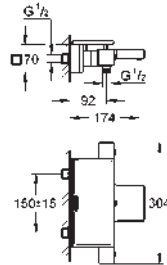

GROHE GROHTHERM CUBE

Ref. No.	Colour	EAN
34 502 000	Chrome	4005176940798

Grotherm Cube
Thermostatic bath/shower mixer 1/2"
wall mounted
GROHE Long-Life Shine durable sparkling sheen
GROHE SafeStop safety button at 38°C
(calibration required)
GROHE SafeStop Plus optional temperature limiter at 43°C included
GROHE TurboStat compact cartridge
with wax thermoelement
integrated mixed water shut off
GROHE AquaDimmer Eco with multiple function:
- integrated **GROHE EcoButton**
(economy button with economy stop for shower)
- flow control
- diverter: bath/shower
shower bottom outlet 1/2"
GROHE XL Waterfall
flow straightener
built-in non return valves
dirt strainers
protected against backflow
covered S-unions
GROHE EasyReach shower tray (18 700 000)
removable for easy cleaning
Da Vinci satin white finish
GROHE Water Saving - Less water, perfect flow

34 497 000	Chrome	4005176940675