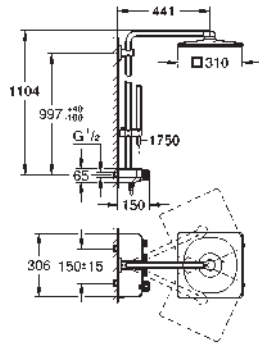

GROHE EUPHORIA SMARTCONTROL SYSTEM

Ref. No.	Colour	EAN
26 508 000	Chrome	4005176457593
26 508 LS0	moon white	4005176457616
26 508 DC0	supersteel	4005176526367
26 508 GN0	brushed cool sunrise	4005176557569
26 508 DL0	brushed warm sunset	4005176557538
26 508 A00	hard graphite	4005176557491
26 508 AL0	brushed hard graphite	4005176557507

Euphoria SmartControl System 310 Cube Duo Shower system with thermostat for wall mounting

Consisting of:
horizontal 450 mm shower arm
upper bracket adjustable for minimal adaption to existing drilling holes
exposed SmartControl thermostat
allows change between:
head shower Rainshower SmartActive 310 Cube
2 spray patterns:
GROHE PureRain, ActiveRain
hand shower Euphoria Cube (27 699 000) 9.5 l/min.
adjustable height via gliding element
Silverflex shower hose 1750 mm (28 388 000)
GROHE DreamSpray perfect spray pattern
GROHE CoolTouch prevents scalding on hot surfaces
GROHE TurboStat compact cartridge
with wax thermoelement
GROHE ProGrip with knurl structure
GROHE Water Saving - Less water, perfect flow
GROHE Long-Life Shine durable sparkling sheen
- GROHE SafeStop at 38°C
GROHE SafeStop Plus optional temperature limiter at 43°C included
GROHE SmartControl push for ON-OFF, turn for volume adjustment from
GROHE Water Saving to full flow
integrated **GROHE EasyReach** shower tray
SpeedClean anti-limescale system
Inner WaterGuide for a longer life
TwistStop preventing the hose from twisting
suitable for instantaneous heaters from 18 kW/h
minimum flow rate 7 l/min.