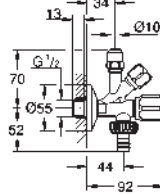

GROHE WAS VALVES

Ref. No.	Colour	EAN
22 035 000	Chrome	4005176305511

Original WAS combination service valve 1/2"
pre-roughened connection thread for easy sealing
wall connection 1/2"
outlet thread 3/8"
with length compensation
with compression nut Ø 10 mm
outlet 3/4"
with hose connection
grease chamber headpart
non-return valve type EB
long connecting shaft
ergonomic handle
marking: neutral
metal push-on escutcheon Ø 55 mm
for combination with pipe ventilating valve type HB 41 239 000

22 033 000	Chrome	4005176305498