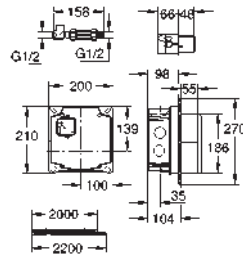

GROHE EUROCUBE E

Ref. No.   Colour   EAN

36 264 001   **4005176416279**

Concealed mounting box
wall installation
for installation with pre-mixed or cold water
suitable for IR-sets for final installation
connection housing for power supply
suitable for 36 447 000, 36 442 000

38 748 002   **Chrome**   **4005176416323**