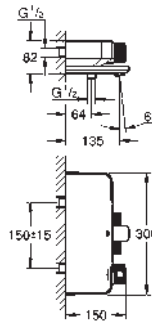

34 718 000	Chrome	4005176457647
	Grohtherm SmartControl Thermostatic bath/shower mixer 1/2" wall mounted GROHE CoolTouch prevents scalding on hot surfaces GROHE Long-Life Shine durable sparkling sheen GROHE SafeStop safety button at 38°C (calibration required) GROHE SafeStop Plus optional temperature limiter at 43°C included GROHE TurboStat compact cartridge with wax thermoelement GROHE ProGrip with knurl structure GROHE SmartControl push for ON-OFF, turn for volume adjustment from GROHE Water Saving to full flow integrated GROHE EasyReach shower tray shower bottom outlet 1/2" bath spout with mousseur built-in non return valve and dirt strainers protected against backflow