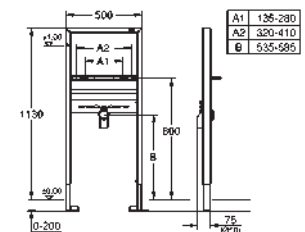

38 557 001 4005176863783

Rapid SL
Element for wash basin, single hole installation

1.13 m finished installation height
for on-the-wall installations or studded walls

- powder coated steel frame, self-supporting for dry-cladding, completely pre-assembled with fixed connections
- quick adjustment, lockable
- fixing material
- TÜV approved

Includes

1. wash basin fixing bolts with fixing device for ceramic
   - variable distance of fixing bolts
   - HT-outlet bend Ø 50 mm
   - seal Ø 32 mm
2. for on-the-wall installation please order wall brackets 38 558 00M (sold separately)