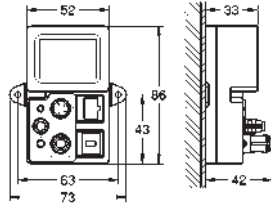

Ref. No.	Colour	EAN
36 475 000	Chrome	4005176758751

GROHE F-digital Deluxe
Bluetooth unit BT-01A for Apple and Android devices
with integrated electronic for wireless data communication
wall mounted
86 x 73 x 42 mm
Features:
reset switch
status indicator (LED)
stand alone/maximum configuration
one-to-one connection
with safety cut-off mechanism (1 user)
safety shutdown in case of connection loss
connection cable set for data communication and power supply (5 m each)
CE approved
Bluetooth transmitter power supply: 12 V
Bluetooth transmitter frequency: 2.4 GHz
Bluetooth range (max. 10 m) varies depending on materials used and walls between transmitter and receiver
requires Base Unit Box 2.0 (36 476 000) or Base Unit Box 4.0 (26 864 000) – to be ordered separately
Bluetooth-enabled device (Bluetooth V2.1 or higher) necessary

System requirements
Android
operating system: as of release 2.3.3
pixel density: 160 dpi minimum
display resolution: 320 x 470 pixels per inch

System requirements
Apple
iPod touch 4/5, iPhone 4/5, iPad/ iPad mini**
Apple operating system: as of release iOS 6.0 and above
Mobile devices and GROHE SPA F-digital deluxe App*** are not included in delivery and have to be ordered separately via an authorised Apple store/store/ iTunes or Google Play store.

36 476 000	Chrome	4005176758768