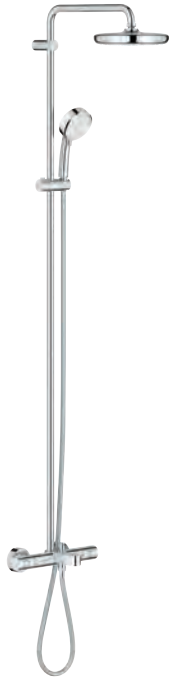

GROHE TEMPESTA SYSTEM

Ref. No.	Colour	EAN
26 223 001	Chrome	4005176408144

Tempesta Cosmopolitan System 210
Shower system with bath thermostat for wall mounting
Consisting of:
horizontal swivable 390 mm projection shower arm
exposed thermostat Grohtherm 1000 Cosmopolitan with Aquadimmer function
allows change between:
head shower Tempesta 210 (26 408)
Rain spray pattern
with ball joint
rotation angle $\pm 15^\circ$
bath inlet
separate diverter for hand shower
hand shower Tempesta Cosmopolitan 100 (27 571 001)
2 spray patterns:
Rain, Jet
adjustable height via gliding element
Rotaflex shower hose 1750 mm 1/2" x 1/2" (28 410)
GROHE TurboStat compact cartridge
with wax thermoelement
GROHE SafeStop safety button at 38°C
(calibration required)
GROHE SafeStop Plus optional temperature limiter at 43°C included
GROHE DreamSpray perfect spray pattern
GROHE Long-Life Shine durable sparkling sheen
SpeedClean anti-limescale system
Inner WaterGuide for a longer life
TwistStop preventing the hose from twisting
suitable for instantaneous heaters from 18 kW/h
minimum flow rate 7 l/min.

26 224 001	Chrome	4005176408168