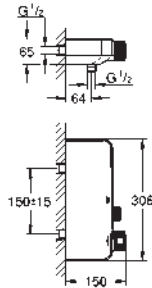

Grohtherm SmartControl
Thermostatic shower mixer 1/2"
wall mounted
GROHE CoolTouch prevents scalding on hot surfaces
GROHE Long-Life Shine durable sparkling sheen
GROHE SafeStop safety button at 38°C
(calibration required)
GROHE SafeStop Plus optional temperature limiter at 43°C included
GROHE TurboStat compact cartridge
with wax thermoelement
GROHE ProGrip with knurl structure
GROHE SmartControl push for ON-OFF, turn for volume adjustment from
GROHE Water Saving to full flow
integrated **GROHE EasyReach** shower tray
shower bottom outlet 1/2"
built-in non return valve
and dirt strainers
protected against backflow

33 192 002 Chrome 4005176887864