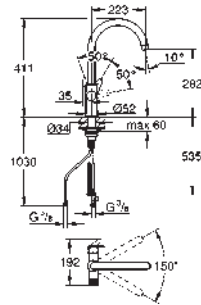

*** Available for free via iTunes app or Google Play store.

to be equipped with a non-return valve EA approved by Belgaqua

KITCHEN
FITTINGS

GROHE BLUE PURE

Ref. No. Colour EAN

30 580 000 **Chrome** **4005176744891**