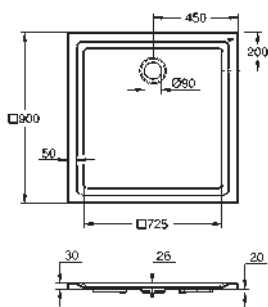

Acrylic shower tray 900 x 900
dimensions: 900 x 900 mm
depth: 30 mm
material: acrylic
diameter of waste outlet: 90 mm
recommended GROHE waste sets: 49 533 000 (vertical) and 49 534 000 (horizontal), sold separately
recommended installation material:
MEPA universal shower tray base unit BW 5 (# 150130) and wall rails for shower trays (# 190032)
or
MEPA mounting frame SF (# 150183)
rim sealing (# 180040)
recommended Poresta installation set # 17014408
recommended Schedel installation set SD 90081

39 302 000	alpine white	4005176346040