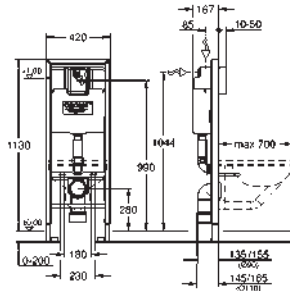

GROHE RAPID SL FOR THE DISABLED

Ref. No. Colour EAN

38 675 001 4005176863516

Rapid SL
Element for WC, 1.13 m installation height, 0.42 m width
with flush cistern 6 - 3 l
for WC bowls 70 cm projection
for on-the-wall installations or studded walls
powder coated steel frame, self-supporting
TÜV approved
2 WC fixing bolts
fixing device for ceramic
distance of fixing bolts 180/230 mm
outlet bend Ø 90 mm
depth adjustable
reducer Ø 90/110 mm
inlet and outlet connecting set
Insulated against condensation
1/2" water supply connection including integrated
angle valve and push fit flexible hose union
for on-the-wall installation please order wall brackets 38 558 00M (sold
separately)
for the mounting of support rails for the disabled please order
fixing element 38 559 001 (sold separately)

39 140 000 4005176315268