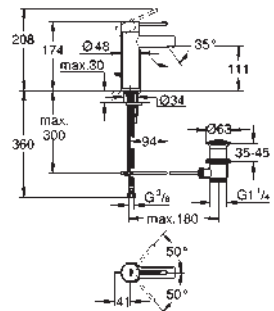

24 175 001 Chrome 4005176698347

Essence
Basin mixer 1/2"
S-Size
monobloc installation
metal lever
28 mm ceramic cartridge
with **GROHE SilkMove**
with temperature limiter
GROHE Long-Life Shine durable sparkling sheen
GROHE Water Saving mousseur 5.7 l/min
GROHE FastFixation Plus installation system
pop-up waste set 1 1/4"
flexible connection hoses
professional edition
replaces Essence basin mixer 32 898 001