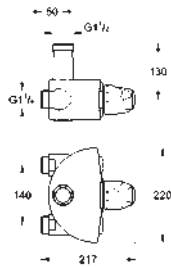

GROHE GROHTHERM XL

Ref. No.   Colour   EAN

35 085 000   Chrome   4005176207068

Grotherm XL
Thermostat mixer 1"
wall mounted
range of use 9l/min to 140l/min
wax thermoelement
temperature scale handles with pre-adjustable
safety stop between 33°C and 43°C
arrangement to make the thermal
disinfection easier
built-in non return valves and dirt strainers as compact service units
connecting thread 1 1/4"
outlet thread 1 1/2"
changeable top/bottom outlet
without connection unions for wall mounting
GROHE Long-Life Shine durable sparkling sheen

35 087 000   Chrome   4005176207082