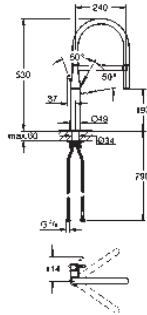

GROHE ESSENCE

Ref. No.	Colour	EAN
30 503 KF0	phantom black	4005176782695

Essence
Single-lever sink mixer 1/2"
monobloc installation
GROHE Long-Life Shine finish
28 mm ceramic cartridge
with **GROHE SilkMove**
flow strainer
with integrated temperature limiter
professional spray
with flexible, hygienic GROHFlexx kitchen santoprene hose
diverter: laminar spray/SpeedClean shower jet
automatic return to laminar spray
metal spray
GROHE Magnetic Docking guarantees easy retraction and smooth docking of the spray head back to the starting position
swivel spout
swivel area 360°
protected against backflow
flexible connection hoses
metal fixation set
professional edition