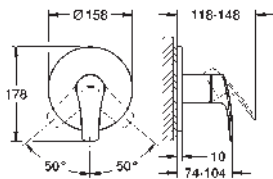

24 042 003 Chrome 4005176613616

Eurosmart
Single-lever shower mixer trim
set for final installation for
GROHE Rapido SmartBox 35 600/35 604
GROHE SilkMove 46 mm ceramic cartridge
GROHE Long-Life Shine durable sparkling sheen
wall escutcheon with **GROHE FastFixation**
(covered escutcheon- and shaft sealing, covered fixing)
metal escutcheon, retroactively 6° adjustable
metal lever
flow performance:
outlet B or C = 30 l/min
without roughing-in-set
professional edition