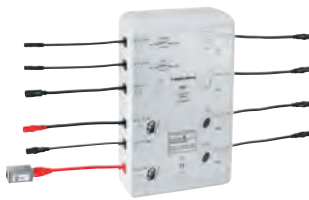

GROHE F-digital Deluxe
Base unit box 2.0 Bluetooth (BCU V2.0)
for connecting light, sound and steam modules
Consisting of:
2 plug connections, each for one pair of sound modules (36 473 000)
2 plug connections, each for one pair of light modules (36 472 000) or
1 ceiling shower (27 865 000) with integrated light
2 plug connections for steam module (29 414 000), including 1 connection for steam generator and 1 connection for temperature sensor
2 plug connections for power supply (per power supply max. 4 devices light/ sound)
2 plug connections for Bluetooth unit (supply voltage and data line)
CE approved
must be accessible for service
optional the base unit box can be placed into extra equipment 36 474 000
component to be ordered separately

26 864 000	Chrome	4005176758881