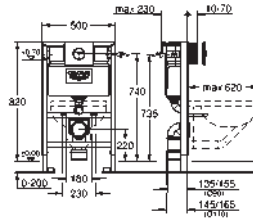

Rapid SL
3-in-1 set for WC, 0.82 m installation height
with flushing cistern 6 - 3 l
Consisting of:
Rapid SL element for WC (38 526 000)
Nova Cosmopolitan flush plate, chrome (38 765 000)
front wall brackets (38 558 00M)

38 764 001   alpine white   4005176863301