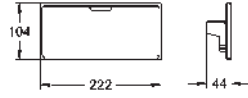

GROHE GROHTHERM CUBE

Ref. No.	Colour	EAN
18 700 000	daVinci satin white	4005176940811

Grohtherm Cube
GROHE EasyReach tray
for Grohtherm Cube
removable for easy cleaning
Da Vinci satin white finish
suitable for Grohtherm Cube
- exposed thermostatic shower mixer with centre distance 150 mm
- exposed thermostatic bath mixer with centre distance 150 mm

47 175 000		4005176803895