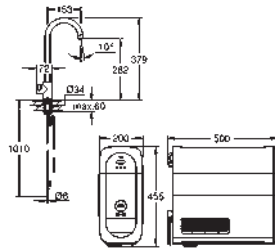

GROHE BLUE HOME

Ref. No.	Colour	EAN
31 498 001	Chrome	4005176454172
31 498 DC1	supersteel	4005176454189
31 498 DL1	brushed warm sunset	4005176489006
31 498 AL1	brushed hard graphite	4005176488986

GROHE Blue Home

C-spout starter kit with Mono tap

Consisting of:

GROHE Blue Home Mono tap with filter function
monobloc installation

C-spout

touch operated for 3 types of filtered and chilled water
still, medium, sparkling

GROHE Long-Life Shine finish

swivel tubular spout

swivel area 150°

GROHE Blue Home cooler

delivers 3 liters of chilled sparkling water per hour

180 Watt cooling unit, 230 V, 50 Hz

sound level in standby 44 dB(A)

type of protection IP 21

CE approved

requires ventilation holes in the bottom of the kitchen cabinet

software set-up and monitoring of filter and CO₂ capacity possible via GROHE Ondus app

with Bluetooth 4.0* and WIFI interface for wireless data communication

for Apple** and Android devices

Bluetooth range (max. 10 m) varies depending on materials used and walls between transmitter and receiver

adjustable for GROHE Blue filter S-Size, GROHE Blue activated

carbon filter and GROHE Blue magnesium + zinc filter

GROHE Blue filter S-Size, filter head with flexible

water hardness adjustment

for regions with water hardness of more than 9° dKH

for regions with water hardness below 9° dKH please order activated carbon filter 40 547 001

GROHE Blue 425 g CO₂ bottle

System requirements Apple

iPhone with iOS 12.0 or higher

System requirements Android

smart phone with Android 6.0 or higher

Mobile devices and GROHE Watersystems App*** are not included in delivery and have to be ordered separately via an authorised Apple store/store/iTunes or Google Play store.

* The Bluetooth word mark and logos are registered trademarks owned by Bluetooth SIG, Inc. and any use of such marks by Grohe AG is under license.

Other trademarks and trade names are those of their respective owners.

** Apple, the Apple logo, iPod, iPod Touch, iPhone and iTunes are trademarks of Apple Inc., registered in the U.S. and other countries. Apple is not responsible for the function of this device or its compliance with safety and regulatory standards.

*** Available for free via iTunes app or Google Play store.

This product includes an article which is declared as a hazardous substance.

Find more information in the safety data sheet. You can download the safety data at: www.grohe.com/safety-data-sheets/

to be equipped with a non-return valve EA approved by Belgaqua