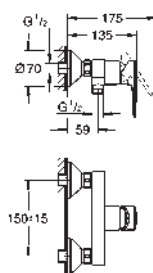

23 635 001   Chrome   4005176556524

BauEdge
Single-lever shower mixer 1/2"
wall mounted
metal lever
GROHE Long-Life 35 mm ceramic cartridge
with temperature limiter
GROHE Long-Life Shine durable sparkling sheen
adjustable flow rate limiter
shower bottom outlet 1/2" with
integrated non return-valve
protected against backflow
S-unions
metal wall escutcheon
professional edition