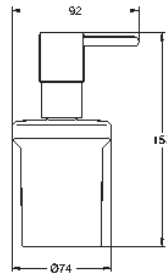

40 394 001 ★	Chrome	4005176326233
40 394 DC1 ★	supersteel	4005176421532
40 394 BE1	polished nickel	4005176430183
40 394 EN1	brushed nickel	4005176412646
40 394 GL1 ★	cool sunrise	4005176429439
40 394 GN1 ★	brushed cool sunrise	4005176429880
40 394 DA1 ★	warm sunset	4005176428982
40 394 DL1 ★	brushed warm sunset	4005176430039
40 394 A01	hard graphite	4005176429583
40 394 AL1 ★	brushed hard graphite	4005176429736

Essentials

Soap dispenser

material: glass / metal

filling quantity 160 ml

fits in the following holders:

Essentials (40 369 xx1)

Essentials Cube (40 508 000)

Bau Cosmopolitan (40 585)

Essentials Authentic (40 652)

GROHE Long-Life Shine durable sparkling sheen