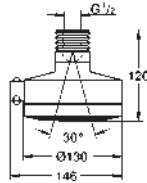

GROHE RELEXA

Ref. No. Colour EAN

27 530 000 Chrome 4005176889219

Relexa Deluxe 130
Head shower 4 sprays
Normal, Rain, Champagne spray, Champagne spray Deluxe
Ball joint +/- 15° rotatable
GROHE Water Saving 9.5 l/min flow limiter
GROHE DreamSpray perfect spray pattern
GROHE Long-Life Shine durable sparkling sheen
Inner WaterGuide for a longer life
available until 31 march 2023

28 796 000 Chrome 4005176824296