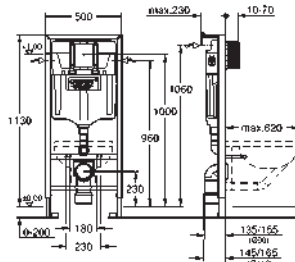

GROHE RAPID SL FOR WC

Ref. No. Colour EAN

38 675 001 4005176863516

Rapid SL

Element for WC, 1.13 m installation height, 0.42 m width
with flush cistern 6 - 3 l

for WC bowls 70 cm projection

for on-the-wall installations or studded walls
powder coated steel frame, self-supporting
TUV approved