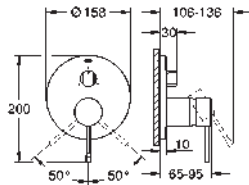

24 169 001	Chrome	4005176698477
24 169 DC1	supersteel	4005176712357
24 169 GL1	cool sunrise	4005176711503
24 169 GN1	brushed cool sunrise	4005176711510
24 169 DA1	warm sunset	4005176712340
24 169 DL1	brushed warm sunset	4005176712364
24 169 A01	hard graphite	4005176712319
24 169 AL1	brushed hard graphite	4005176712326

Essence
Single-lever mixer with 3-way diverter
set for final installation for
GROHE Rapido SmartBox (35 604)
GROHE SilkMove 46 mm ceramic cartridge
GROHE Long-Life Shine durable sparkling sheen
wall escutcheon with **GROHE FastFixation**
(covered escutcheon- and shaft sealing, covered fixing)
metal escutcheon, retroactively 6° adjustable
metal lever
3-way diverter
flow performance:
outlet A = 27 l/min,
outlet B = 27 l/min,
outlet C = 27 l/min
without roughing-in-set
professional edition
replaces Essence single-lever mixer with 3-way diverter 24 092 xx1

35 604 000		4005176698774
GROHE Rapido SmartBox universal rough-in box for concealed installation