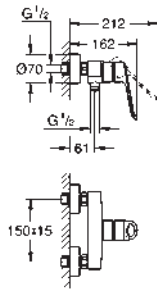

GROHE EUROSMART CARE

Ref. No.

Colour

EAN

25 242 003

Chrome

4005176644238

Eurosmart