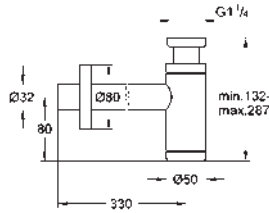

29 509 KF0   phantom black   4005176782657

Bottle trap, 1 1/4"
for basins
brass
(screw-top for cleaning)
large sliding escutcheon
GROHE Long-Life Shine finish

37 601 000	Chrome	4005176416057
37 601 DC0	supersteel	4005176416088
37 601 GL0	cool sunrise	4005176524271
37 601 GN0	brushed cool sunrise	4005176529016
37 601 DA0	warm sunset	4005176524288
37 601 DL0	brushed warm sunset	4005176529023
37 601 A00	hard graphite	4005176528996
37 601 AL0	brushed hard graphite	4005176529030