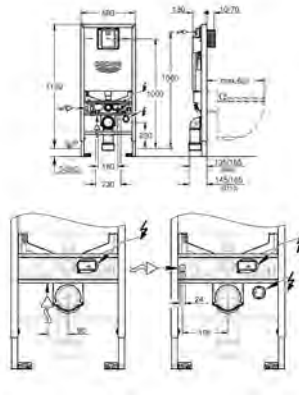

flushing cistern GDX, 6 l
with integrated power socket
ready for shower toilets (water)
small revision shaft for small flush plates
for on-the-wall installations or studded walls
powder coated steel frame, self-supporting
for dry-cladding, completely pre-assembled
with fixed connections
quick adjustment, lockable
fixing material
TUV approved
2 WC fixing bolts
fixing device for ceramic
distance of fixing bolts 180/230 mm
outlet bend Ø 90 mm
depth adjustable
reducer Ø 90/110 mm
inlet and outlet connecting set

flushing cistern GDX, 6 l, containing following features:

factory set 6 l and 3 l
pneumatic discharge valve offering 2 modes of operation: dual flush or single flush
water supply from right, back or top
low noise (group I acc. to German Noise Specification)
fully insulated against condensation
1/2" water supply connection including integrated angle valve and push fit flexible hose union
no tools required for the installation
of the inspection shaft incl. protection during construction phase
for vertical use

including flow manager
reduces flow of the flush
prevents overspill in rimless toilets
easy flow regulation via inspection shaft without removing the valves
for on-the-wall installation please order wall brackets 38 558 00M (sold separately)
for mounting of flush plates 156 x 197 mm please order revision shaft 66 791 000 (sold separately)