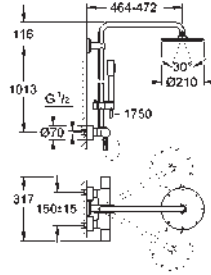

GROHE RAINSHOWER SYSTEM

Ref. No. Colour EAN

27 032 001 Chrome 4005176877155

Rainshower System 210
Shower system with thermostat for wall mounting
horizontal swivable 450 mm projection shower arm
exposed thermostatic shower
with Aquadimmer function
allows change between:
metal head shower Rainshower Cosmopolitan 210 (28 368 000)
with ball joint, rotation angle $\pm 15^\circ$
hand shower Sena Stick (28 034 000)
adjustable height via gliding element
(12 140 000)
metal shower hose 1750 mm (27 178)
GROHE TurboStat compact cartridge
with wax thermoelement
GROHE SafeStop safety button at 38°C
(calibration required)
GROHE SafeStop Plus optional temperature limiter at 43°C included
GROHE CoolTouch prevents scalding on hot surfaces
GROHE DreamSpray perfect spray pattern
GROHE Long-Life Shine durable sparkling sheen
SpeedClean anti-limescale system
Inner WaterGuide for a longer life
available until 31 march 2023

27 967 000 Chrome 4005176929670