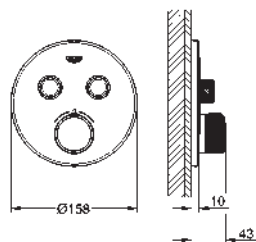

35 604 000

4005176698774

GROHE Rapido SmartBox universal rough-in box for concealed installation