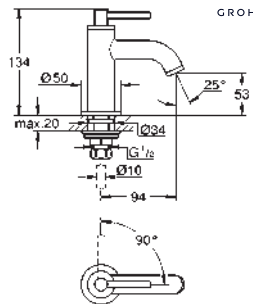

Ref. No.	Colour	EAN
20 658 000	Chrome	4005176763007
20 658 DC0	supersteel	4005176763038
20 658 GL0	cool sunrise	4005176763045
20 658 DA0	warm sunset	4005176763021
20 658 AL0	brushed hard graphite	4005176763014

Atrio
Pillar tap 1/2" XS-Size
headpart 1/2" - 90°
GROHE Long-Life Shine durable sparkling sheen
GROHE EcoJoy 5.7 l/min laminar mousseur rapid installation system mousseur fixed spout with lever handle