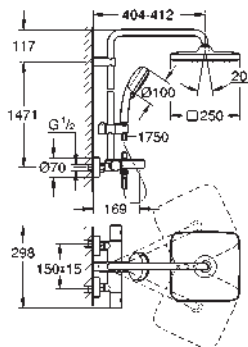

Tempesta Cosmopolitan System 250 Cube
Shower system with bath thermostat for wall mounting
Consisting of:
horizontal swivable 390 mm projection shower arm
exposed thermostatic shower
with Aquadimmer function
allows change between:
head shower Tempesta 250 Cube (26 685)
spray pattern:
Rain
head shower with white rear cover
with ball joint
rotation angle $\pm 10^\circ$
GROHE Water Saving 9.5 l/min flow limiter
bath inlet
separate diverter for hand shower
hand shower Tempesta Cosmopolitan 100 (27 571 001)
2 spray patterns:
Rain, Jet
GROHE Water Saving 5.7 l/min. flow limiter
adjustable height via gliding element
Rotaflex shower hose 1750 mm 1/2" x 1/2" (28 410)
GROHE Water Saving - Less water, perfect flow
GROHE TurboStat compact cartridge
with wax thermoelement
GROHE SafeStop safety button at 38°C
(calibration required)
GROHE SafeStop Plus optional temperature limiter at 43°C included
GROHE DreamSpray perfect spray pattern
GROHE Long-Life Shine durable sparkling sheen
SpeedClean anti-limescale system
Inner WaterGuide for a longer life
TwistStop preventing the hose from twisting
suitable for instantaneous heaters from 18 kW/h
minimum flow rate 7 l/min.
professional edition