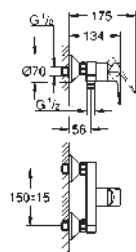

23 633 001 Chrome 4005176555923

BauLoop
Single-lever shower mixer 1/2"

wall mounted
metal lever
GROHE Long-Life 35 mm ceramic cartridge
with temperature limiter
GROHE Long-Life Shine durable sparkling sheen
adjustable flow rate limiter
shower bottom outlet 1/2" with
integrated non return-valve
protected against backflow
S-unions
metal wall escutcheon
professional edition