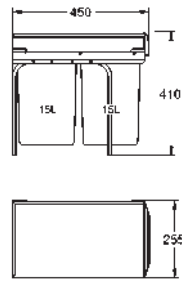

GROHE WASTE SEPARATION SYSTEMS

Ref. No.

Colour

EAN

40 855 000

4005176356452

GROHE Blue

Waste bin recycling separation system

installation type: floor mounted, behind swinging door

technique: full extension

operation: manual telescopic

separation: double, 2 x up to 15 l filling volume

cabinet width: 30 cm and wider

compatible with GROHE Blue Home and GROHE Red M and L size