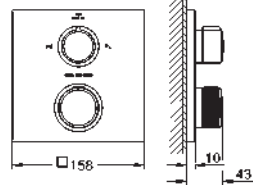

Allure
Thermostat for concealed installation with 2-way diverter hand shower/bath filler

set for final installation for
GROHE Rapido SmartBox 35 600/35 604

GROHE TurboStat compact cartridge
with wax thermoelement

GROHE Long-Life Shine durable sparkling sheen
wall escutcheon with **GROHE FastFixation**
(covered escutcheon- and shaft sealing, covered fixing)
metal escutcheon, retroactively 6° adjustable
printed hand shower and bath filler symbol

GROHE SafeStop safety button at 38°C
(calibration required)

GROHE SafeStop Plus optional temperature limiter at 43°C or 46°C included

GROHE AquaDimmer, integrated shut off/diverter valve

flow performance:

outlet B = 27 l/min

outlet C = 30 l/min

without roughing-in-set

35 604 000		4005176698774
GROHE Rapido SmartBox universal rough-in box for concealed installation		

25 221 001	Chrome	4005176509438
25 221 GN1	brushed cool sunrise	4005176509254
25 221 DL1	brushed warm sunset	4005176509315
25 221 A01	hard graphite	4005176509414