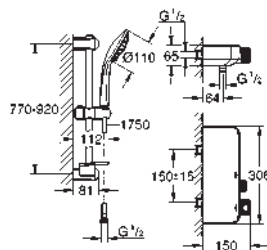

34 721 000	Chrome	4005176457678
	Grohtherm SmartControl Thermostatic shower mixer 1/2" with shower set Consisting of: Grohtherm SmartControl thermostatic shower mixer (34 719 000) Euphoria 110 Massage shower set, 900 mm (27 226 001)