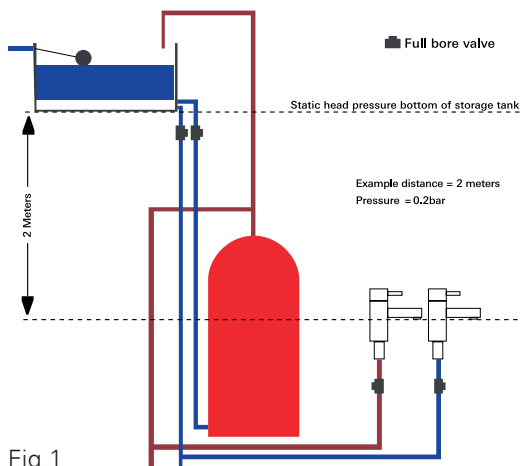

GRAVITY FED SYSTEMS

Measure from the base of the cold water tank to the exact position of where the water is coming out from in a vertical measurement (if it's a shower it will be to where the shower head is or if it's a tap to where the spout of the tap finishes). For each metre in vertical distance you will have 0.1 bar in pressure. So if you select a kitchen tap that requires 0.5 bar pressure then you will need 5 metres in vertical distance, if you select a basin tap that requires 0.2 bar then you will require 2 metres as you will see in the below drawing.