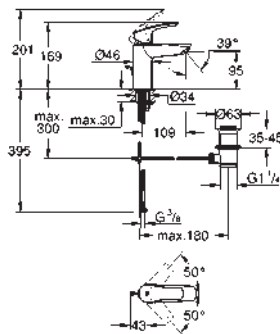

Eurosmart Basin mixer 1/2" S-Size
monobloc installation
metal lever
28 mm ceramic cartridge
with **GROHE SilkMove**
adjustable flow rate limiter
with temperature limiter
GROHE Long-Life Shine durable sparkling sheen
GROHE Water Saving mousseur 5.7 l/min
Lead and Nickel Free Inner Water Ways
GROHE FastFixation installation system
flexible connection hoses
pop-up waste set 1 1/4"
professional edition

23 922 003	Chrome	4005176613227
ditto, smooth body with push-open pop-up waste set 1 1/4"		

32 467 003	Chrome	4005176613210
ditto, smooth body		

33 265 30L	Chrome	4005176644269