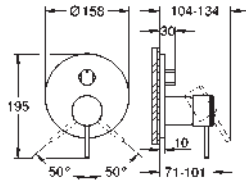

Ref. No.	Colour	EAN
24 356 000	Chrome	4005176762086
24 356 DC0	supersteel	4005176761164
24 356 GL0	cool sunrise	4005176761171
24 356 DA0	warm sunset	4005176761669
24 356 AL0	brushed hard graphite	4005176761652

Atrio

Single-lever mixer with 3-way diverter

set for final installation for

GROHE Rapido SmartBox 35 600/35 604

GROHE SilkMove 46 mm ceramic cartridge

GROHE Long-Life Shine durable sparkling sheen

wall escutcheon with GROHE FastFixation

(covered escutcheon- and shaft sealing, covered fixing)

metal escutcheon, retroactively 6° adjustable

metal lever

3-way diverter

flow performance:

outlet A = 27 l/min,

outlet B = 27 l/min,

outlet C = 27 l/min

without roughing-in-set

35 604 000	4005176698774
GROHE Rapido SmartBox universal rough-in box for concealed installation