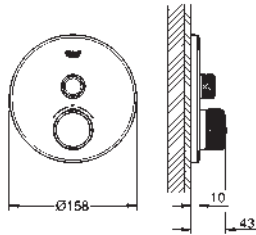

Grotherm SmartControl Thermostat for concealed installation with one valve
set for final installation for GROHE Rapido SmartBox 35 600/35 604 metal wall escutcheon with **GROHE FastFixation** (covered escutcheon and shaft sealing, covered fixing), retroactively 6° adjustable
GROHE Long-Life Shine durable sparkling sheen
GROHE SmartControl push for ON-OFF, turn for volume adjustment from GROHE Water Saving to full flow exchangeable symbols
GROHE TurboStat compact cartridge with wax thermoelement
GROHE ProGrip with knurl structure
GROHE SafeStop safety button at 38°C (calibration required)
GROHE SafeStop Plus optional temperature limiter at 43°C or 46°C included built-in non return valve and dirt strainers
without roughing-in-set
flow performance:
outlet A (to external shut-off) = 34 l/min
outlet B/C = 29 l/min

35 604 000 4005176698774
GROHE Rapido SmartBox universal rough-in box for concealed installation