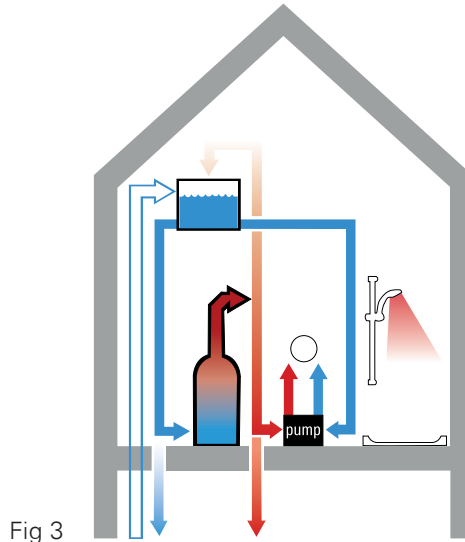

BOOSTED GRAVITY FED WATER SYSTEM

Your home has:

- A cold water storage tank in the loft
- A hot water cylinder (usually in an airing cupboard)
- An additional booster pump

How does it work?

- 1 - Cold water is fed to a storage tank in the loft
- 2 - Water passes to a cylinder where it is heated by a boiler circuit flow
- 3 - The pressure of water is determined by a separately installed pump (1–3 bar/dynamic) (Fig 3)