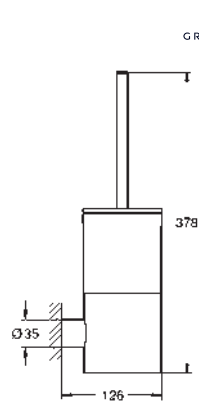

GROHE SPA

GROHE
ATRIO

SPA BATH
TAPS

		Ref. No.	Colour	EAN
		40 887 000	Chrome	4005176754562
		40 887 DC0	supersteel	4005176754593
		40 887 EN0	brushed nickel	4005176754609
		40 887 GL0	cool sunrise	4005176754616
		40 887 DA0	warm sunset	4005176754586
		40 887 AL0	brushed hard graphite	4005176754579
		Atrio Towel ring material: metal concealed fastening GROHE Long-Life Shine durable sparkling sheen		
		40 888 000	Chrome	4005176754623
		40 888 DC0	supersteel	4005176754654
		40 888 EN0	brushed nickel	4005176754661
		40 888 GL0	cool sunrise	4005176754678
		40 888 DA0	warm sunset	4005176754647
		40 888 AL0	brushed hard graphite	4005176754630
		Atrio Towel bar material: metal 2 arms, not pivotable length 489 mm concealed fastening GROHE Long-Life Shine durable sparkling sheen		
		40 889 000	Chrome	4005176754685
		40 889 DC0	supersteel	4005176754715
		40 889 EN0	brushed nickel	4005176754722
		40 889 GL0	cool sunrise	4005176754739
		40 889 DA0	warm sunset	4005176754708
		40 889 AL0	brushed hard graphite	4005176754692
		Atrio Towel rail 650 mm (drilling length 600 mm) material: metal concealed fastening GROHE Long-Life Shine durable sparkling sheen		
		40 890 000	Chrome	4005176754746
		40 890 DC0	supersteel	4005176754777
		40 890 EN0	brushed nickel	4005176754784
		40 890 GL0	cool sunrise	4005176754791
		40 890 DA0	warm sunset	4005176754760
		40 890 AL0	brushed hard graphite	4005176754753
		Atrio Robe hook material: metal concealed fastening GROHE Long-Life Shine durable sparkling sheen		
		40 891 000	Chrome	4005176754807
		40 891 DC0	supersteel	4005176754838
		40 891 EN0	brushed nickel	4005176755088
		40 891 GL0	cool sunrise	4005176755095
		40 891 DA0	warm sunset	4005176754821
		40 891 AL0	brushed hard graphite	4005176754814
		Atrio Toilet roll holder material: metal concealed fastening without cover GROHE Long-Life Shine durable sparkling sheen		