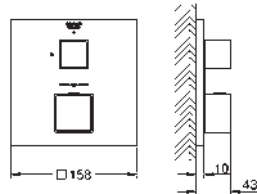

Grotherm Cube
Thermostatic mixer for 1 outlet with shut off valve
set for final installation for
GROHE Rapido SmartBox 35 600/35 604
GROHE TurboStat compact cartridge
with wax thermoelement
GROHE Long-Life Shine durable sparkling sheen
wall escutcheon with **GROHE FastFixation**
(covered escutcheon- and shaft sealing, covered fixing)
metal escutcheon, retroactively 6° adjustable
GROHE SafeStop safety button at 38°C
(calibration required)
GROHE SafeStop Plus optional temperature limiter at 43°C or 46°C included
built-in non return valve
and dirt strainers
ceramic stop valve, 120°
flow performance:
outlet B = 27 l/min
outlet C = 30 l/min
without roughing-in-set

35 604 000 4005176698774
GROHE Rapido SmartBox universal rough-in box for concealed installation