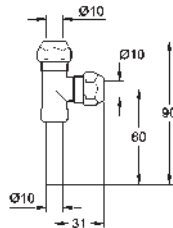

Eggemann
Original WAS T-piece 3/8"
for service valve
with compression nut
GROHE Long-Life Shine durable sparkling sheen