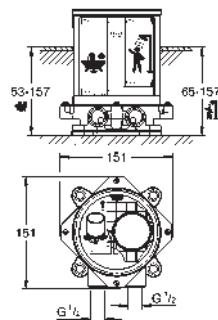

Rough-in set 1/2"
for floor-mounted bath mixers/spouts and shower mixers
without finishing trim set

installation plate with 360° horizontal and 3° vertical adjustment
installation depth 53-157 mm for bath
mixers/spouts, depth compensation 104 mm
installation depth 65-157 mm for shower mixers, depth compensation 92 mm
two 1/2" female connections (hot/cold supplies)
flushing plug
Can take a single mixed supply
fixing material