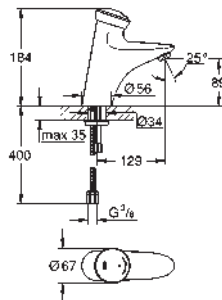

Eurodisc SE
Self-closing basin tap 1/2"
6V lithium battery, type CR-P2
for cold or premixed water
marking: blue (cold)
GROHE Long-Life Shine durable sparkling sheen
flexible connection hose
dirt strainer
rapid installation system
start-stop function
self-closing electronic
safety stop after 180 sec.
external access to flow time adjustment
Flow time infinitely adjustable from 2-180 sec.
Automatic flushing: 5 min after 3 days
without use
CE approved
type of protection faucet IP 59K

36 209 000   Chrome   4005176207105

Security cover cap
vandal-proof, covered and pre-adjustable
suitable for single hole mixers
Europlus E and Eurodisc SE
Consisting of:
special mixing device for actuation by
screwdriver
metallic cap
GROHE Long-Life Shine durable sparkling sheen

42 886 000   4005176200670

Battery
6V lithium battery, type CR-P2

COMMERCIAL
FITTINGS