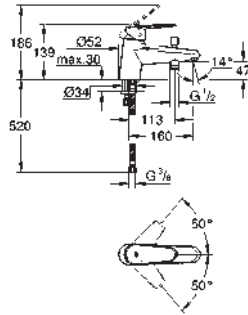

Eurodisc Cosmopolitan
Single-lever bath/shower mixer 1/2"
monobloc installation
metal lever
GROHE SilkMove 46 mm ceramic cartridge
GROHE Long-Life Shine durable sparkling sheen
adjustable flow rate limiter
adjustable minimum flow rate 2.5 l/min
automatic diverter: bath/shower
mousseur
integrated non-return valve
in the shower outlet 1/2"
flexible connection hoses
protected against backflow
optional temperature limiter (46 308 000)
available until 31 march 2023

33 390 002 Chrome 4005176887796