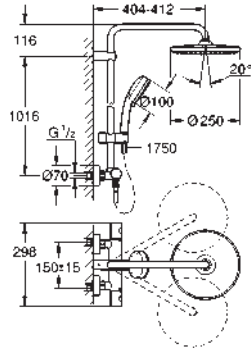

GROHE TEMPESTA SYSTEM

Ref. No.	Colour	EAN
26 670 000	Chrome	4005176580574

Tempesta Cosmopolitan System 250
Shower system with thermostat for wall mounting
Consisting of:
horizontal swivable 390 mm projection shower arm
exposed thermostatic shower
with Aquadimmer function
allows change between:
head shower Tempesta 250 (26 666)
spray pattern:
Rain
head shower with white rear cover
with ball joint
rotation angle $\pm 10^\circ$
GROHE Water Saving 9.5 l/min flow limiter
hand shower Tempesta Cosmopolitan 100 (27 571 001)
2 spray patterns:
Rain, Jet
GROHE Water Saving 5.7 l/min. flow limiter
adjustable height via gliding element
Rotaflex shower hose 1750 mm 1/2" x 1/2" (28 410)
GROHE Water Saving - Less water, perfect flow
GROHE TurboStat compact cartridge
with wax thermoelement
GROHE SafeStop safety button at 38°C
(calibration required)
GROHE SafeStop Plus optional temperature limiter at 43°C included
GROHE DreamSpray perfect spray pattern
GROHE Long-Life Shine durable sparkling sheen
SpeedClean anti-limescale system
Inner WaterGuide for a longer life
TwistStop preventing the hose from twisting
suitable for instantaneous heaters from 18 kW/h
minimum flow rate 7 l/min.
optional upgrade: **GROHE EasyReach** tray (26 362)
professional edition

SHOWERS

26 689 000	Chrome	4005176580765