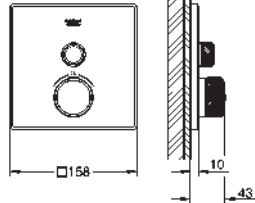

Ref. No.	Colour	EAN
29 123 000	Chrome	4005176413292
29 123 GN0	brushed cool sunrise	4005176558122
29 123 DL0	brushed warm sunset	4005176558092
29 123 A00	hard graphite	4005176558054
29 123 AL0	brushed hard graphite	4005176558061

Grohtherm SmartControl
Thermostat for concealed installation with one valve
set for final installation for
GROHE Rapido SmartBox 35 600/35 604
metal wall escutcheon with **GROHE FastFixation** (covered escutcheon and shaft sealing, covered fixing), retroactively 6° adjustable
GROHE Long-Life Shine durable sparkling sheen
GROHE SmartControl push for ON-OFF, turn for volume adjustment from GROHE Water Saving to full flow
exchangeable symbols
GROHE TurboStat compact cartridge with wax thermoelement
GROHE ProGrip with knurl structure
GROHE SafeStop safety button at 38°C (calibration required)
GROHE SafeStop Plus optional temperature limiter at 43°C or 46°C included
built-in non return valve and dirt strainers
without roughing-in-set
flow performance:
outlet A (to external shut-off) = 34 l/min
outlet B/C = 29 l/min

35 604 000 4005176698774
GROHE Rapido SmartBox universal rough-in box for concealed installation

29 124 000	Chrome	4005176413308
29 124 DC0	supersteel	4005176526329
29 124 GN0	brushed cool sunrise	4005176558207
29 124 DL0	brushed warm sunset	4005176558177
29 124 A00	hard graphite	4005176558139