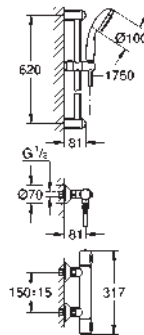

Grohtherm 500

Thermostatic shower mixer 1/2" with shower set

Consisting of:

Grohtherm 500 thermostatic shower mixer 1/2" (34 793)

Tempesta 100 shower rail set 1 spray 620 mm (27 853)

34 806 000

Chrome

4005176684432