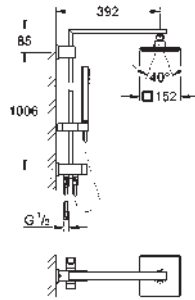

27 696 000	Chrome	4005176907074
------------	--------	---------------

Euphoria Cube System 150 Shower system with diverter for wall mounting

Consisting of:
shower arm
projection 400 mm
change between hand and head shower
by using the diverter
head shower Euphoria Cube 152 mm x 152 mm
Rain spray pattern
with ball joint
rotation angle $\pm 20^\circ$
hand shower Euphoria Cube Stick (27 698 000)
adjustable height via gliding element
Silverflex shower hose 1750 mm (28 388 000)
Silverflex shower hose 800 mm
connection to water supply with 1/2"-thread of
the 800 mm shower hose to faucet / wall union
GROHE DreamSpray perfect spray pattern
GROHE Long-Life Shine durable sparkling sheen
SpeedClean anti-limescale system
TwistStop preventing the hose from twisting
suitable for instantaneous heaters from 18 kW/h
minimum flow rate 7 l/min.