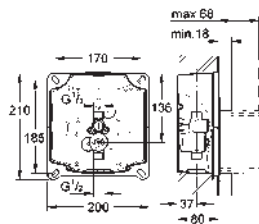

GROHE Rapido UMB
roughing-in set for urinal
for manual actuation or Tectron infra-red electronic 6 V
water group with stop valve
flow pressure min 0.5 bar
operating pressure max 10 bar
flush aid
functional unit checked ex factory
water supply connections 1/2" outer thread
installation box with gasket
fixing points for dry cladding and masonry-in
inspection shaft incl. protection during construction phase

36 407 001 4005176368974