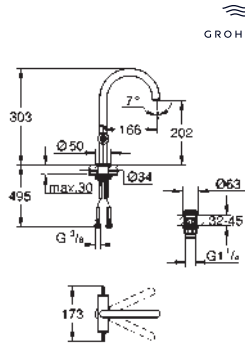

GROHE SPA

ATRIO PRIVATE COLLECTION

Ref. No.	Colour	EAN
21 134 000	Chrome	4005176499067
21 134 DC0	supersteel	4005176510915
21 134 GL0	cool sunrise	4005176510854
21 134 DA0	warm sunset	4005176510939
21 134 AL0	brushed hard graphite	4005176510977

Atrio Private Collection
Basin mixer, 1/2"
L-Size
ceramic headparts 1/2", 90°
GROHE Long-Life Shine durable sparkling sheen
GROHE EcoJoy 5.7 l/min laminar mousseur
rapid installation system
swivel tubular spout with mousseur and stop limiter
Push-open waste set 1 1/4"
flexible connection hoses
for stick handles
to be combined with stick sets 48 458, 48 459 or 48 646, please order separately