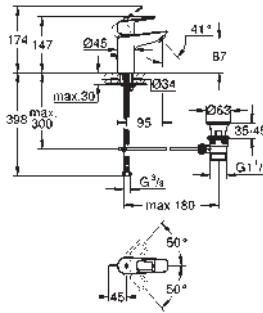

BauLoop
Basin mixer 1/2"
S-Size
monobloc installation
metal lever
GROHE Long-Life 28 mm ceramic cartridge
with temperature limiter
GROHE Long-Life Shine durable sparkling sheen
Lead and Nickel Free Inner Water Ways
GROHE LowFlow mousseur 3.5 l/min
rapid installation system
plastic pop-up waste set 1 1/4"
flexible connection hoses
professional edition

23 879 001 Chrome 4005176554049