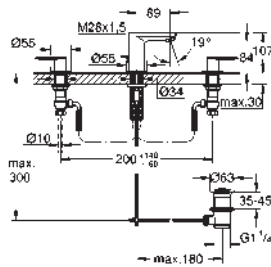

Eurosmart Cosmopolitan
Three-hole basin mixer 1/2"
S-Size
metal lever
ceramic headparts 1/2", 90°
GROHE Long-Life Shine durable sparkling sheen
GROHE FastFixation installation system
with centering support
spout with mousseur
pop-up waste set 1 1/4"
pressure-proof, flexible connection hoses
between spout and side valves
union nut with 10.5-mm drilling

19 381 000 Chrome 4005176874673