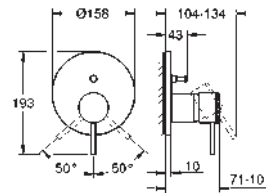

Ref. No.	Colour	EAN
24 355 000	Chrome	4005176762079
24 355 DC0	supersteel	4005176761638
24 355 GL0	cool sunrise	4005176761645
24 355 DA0	warm sunset	4005176761621
24 355 AL0	brushed hard graphite	4005176761614

Aerio
Single-lever mixer with 2-way diverter
set for final installation for
GROHE Rapido SmartBox 35 600/35 604
GROHE SilkMove 46 mm ceramic cartridge
GROHE Long-Life Shine durable sparkling sheen
wall escutcheon with GROHE FastFixation
(covered escutcheon- and shaft sealing, covered fixing)
metal escutcheon, retroactively 6° adjustable
metal lever
automatic 2-way diverter
flow performance:
outlet B = 27 l/min, outlet C = 27 l/min
without roughing-in-set

35 604 000	4005176698774
GROHE Rapido SmartBox universal rough-in box for concealed installation