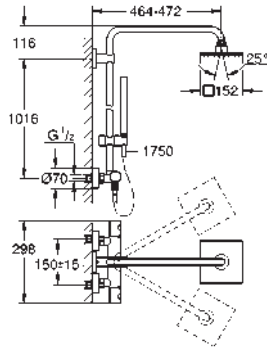

GROHE EUPHORIA SHOWER SYSTEM

Ref. No. Colour EAN

27 932 000 Chrome 4005176924231

Euphoria System 150
Shower system with thermostatic mixer for wall mounting
Consisting of:
horizontal swivable 450 mm projection shower arm
exposed thermostatic shower
with Aquadimmer function
allows change between:
head shower Euphoria Cube 150 (27 705 000)
Rain spray pattern
with ball joint
rotation angle $\pm 12^\circ$
hand shower Euphoria Cube Stick (27 698 000)
adjustable height via gliding element
Silverflex shower hose 1750 mm (28 388 000)
GROHE Water Saving 9.5 l/min flow limiter
GROHE TurboStat compact cartridge
with wax thermoelement
GROHE SafeStop safety button at 38°C
(calibration required)
GROHE SafeStop Plus optional temperature limiter at 43°C included
GROHE DreamSpray perfect spray pattern
GROHE Long-Life Shine durable sparkling sheen
SpeedClean anti-limescale system
Inner WaterGuide for a longer life
TwistStop preventing the hose from twisting
suitable for instantaneous heaters from 18 kW/h
minimum flow rate 7 l/min.
optional upgrade: **GROHE EasyReach** tray (26 362)

27 475 001 Chrome 4005176417863