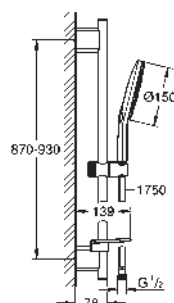

26 594 000 Chrome 4005176486470

**Rainshower SmartActive 150
Shower rail set 3 sprays**

Consisting of:
hand shower Rainshower SmartActive 150 (26 590)
shower rail 900 mm
with wall holders made of metal
Silverflex shower hose 1750 mm (28 388 000)

GROHE EasyReach tray
GROHE Water Saving 9.5 l/min flow limiter
GROHE DreamSpray perfect spray pattern
GROHE FastFixation Plus adjustable distance between brackets, to adapt to existing holes
GROHE TileFix adjustable depth on upper and lower bracket
SpeedClean anti-limescale system
Inner WaterGuide for a longer life
TwistStop preventing the hose from twisting
suitable for instantaneous heater

26 593 000 Chrome 4005176486456
ditto, with non-restricted flow

SHOWERS