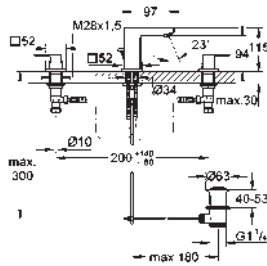

Eurocube
Three-hole basin mixer 1/2" S-Size
metal lever
ceramic headparts 1/2", 90°
GROHE Long-Life Shine durable sparkling sheen
GROHE FastFixation Plus installation system
spout with mousseur
pop-up waste set 1 1/4"
pressure-proof, flexible connection hoses
between spout and side valves
union nut 1/2" x 10.5 mm

19 895 000 Chrome 4005176901072
19 895 AL0 brushed hard graphite 4005176585494