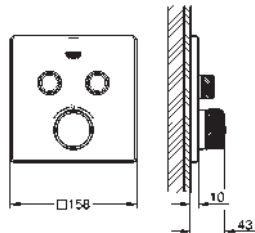

Grohtherm SmartControl
Thermostat for concealed installation with 2 valves
set for final installation for
GROHE Rapido SmartBox 35 600/35 604
metal wall escutcheon with **GROHE FastFixation** (covered escutcheon and shaft sealing, covered fixing), retroactively 6° adjustable
GROHE Long-Life Shine durable sparkling sheen
GROHE SmartControl push for ON-OFF, turn for volume adjustment from GROHE Water Saving to full flow
exchangeable symbols
GROHE TurboStat compact cartridge with wax thermoelement
GROHE ProGrip with knurl structure
GROHE SafeStop safety button at 38°C (calibration required)
GROHE SafeStop Plus optional temperature limiter at 43°C or 46°C included
built-in non return valve and dirt strainers
multiple outlets can be run simultaneously
without roughing-in-set
flow performance:
outlet B = 24 l/min
outlet C = 26 l/min
outlet B+C = 29 l/min

35 604 000 4005176698774
GROHE Rapido SmartBox universal rough-in box for concealed installation