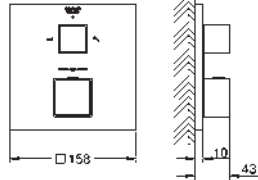

GROHE GROHTHERM CUBE

Ref. No. Colour EAN

24 155 000 Chrome 4005176481192
24 155 DC0 supersteel 4005176574245
24 155 AL0 brushed hard graphite 4005176585937

Grotherm Cube
Thermostatic bath tub mixer for 2 outlets with integrated shut off/diverter valve

set for final installation for
GROHE Rapido SmartBox 35 600/35 604

GROHE TurboStat compact cartridge
with wax thermostatic element

GROHE Long-Life Shine durable sparkling sheen
wall escutcheon with **GROHE FastFixation**
(covered escutcheon- and shaft sealing, covered fixing)
metal escutcheon, retroactively 6° adjustable
printed hand shower and bath filler symbol

GROHE SafeStop safety button at 38°C
(calibration required)

GROHE SafeStop Plus optional temperature limiter at 43°C or 46°C included
GROHE AquaDimmer, integrated shut off/diverter valve

flow performance:

outlet B = 27 l/min

outlet C = 30 l/min

without roughing-in-set

35 604 000 4005176698774
GROHE Rapido SmartBox universal rough-in box for concealed installation

34 741 000 Chrome 4005176481208