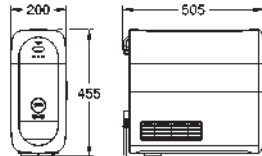

GROHE BLUE HOME

Ref. No.

Colour

EAN

40 711 001

4005176454301

GROHE Blue Home Cooler

180 Watt cooling unit, 230 V, 50 Hz

sound level in standby 44 dB(A)

delivers 3 liters of chilled sparkling water per hour

CE approved

requires ventilation holes in the bottom of the kitchen cabinet

software set-up and monitoring of filter and CO₂ capacity possible via GROHE Ondus app

with Bluetooth 4.0* and WIFI interface for wireless data communication

for Apple** and Android devices

Bluetooth range (max. 10 m) varies depending on materials used and walls

between transmitter and receiver

adjustable for GROHE Blue filter S-Size, GROHE Blue activated

carbon filter and GROHE Blue magnesium + zinc filter

System requirements Apple

iPhone with iOS 12.0 or higher

System requirements Android

smart phone with Android 6.0 or higher

Mobile devices and GROHE Watersystems App*** are not included in delivery and have to be ordered separately via an authorised Apple store/store/iTunes or Google Play store.

* The Bluetooth word mark and logos are registered trademarks owned by Bluetooth SIG, Inc. and any use of such marks by Grohe AG is under license. Other trademarks and trade names are those of their respective owners.

** Apple, the Apple logo, iPod, iPod Touch, iPhone and iTunes are trademarks of Apple Inc., registered in the U.S. and other countries. Apple is not responsible for the function of this device or its compliance with safety and regulatory standards.

*** Available for free via iTunes app or Google Play store.

to be equipped with a non-return valve EA approved by Belgaqua

KITCHEN
FITTINGS