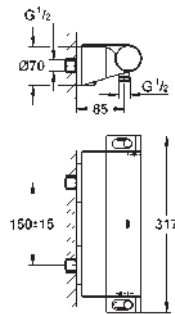

Grohtherm 2000
Thermostatic shower mixer 1/2"
wall mounted
GROHE CoolTouch safety housing
GROHE Long-Life Shine durable sparkling sheen
GROHE Aqua Paddle ergonomically shaped handles
GROHE SafeStop safety button at 38°C
(calibration required)
GROHE TurboStat compact cartridge
with wax thermoelement
GROHE SafeStop Plus integrated temperature limiter at max 50°C
integrated mixed water shut off
volume handle with **GROHE EcoButton**
(economy button with individually adjustable economy stop)
ceramic headpart 1/2", 180°
shower bottom outlet 1/2"
integrated flow limiter 14 l/min in the shower outlet
built-in non return valves
dirt strainers
protected against backflow
covered S-unions
GROHE EasyReach shower tray
removable for easy cleaning
chrome
GROHE Water Saving - Less water, perfect flow