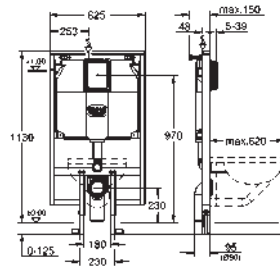

Rapid SL

Element for WC with flushing cistern 80 mm, 1.13 m installation height
element width 0.62 m

for small, narrow bathrooms

for on-the-wall installations or studded walls

powder coated steel frame, self-supporting

with fixed connections

TUV approved

2 WC fixing bolts

fixing device for ceramic

distance of fixing bolts 180/230 mm

PP outlet bend Ø 90 mm

depth adjustable

PP reducer Ø 90/110 mm

inlet and outlet connecting set

flushing cistern 80 mm, 6 - 9 l, containing following features:

water supply from top or back

water supply 1/2" and push fit flexible hose union

including wall brackets 38 558 00M for on-the-wall installation

for mounting of small flush plates please order

revision shaft 40 949 000 (sold separately)

38 525 001

4005176863967