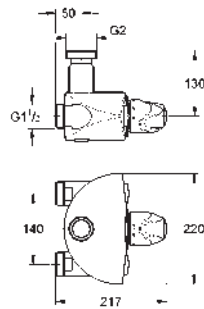

Grotherm XL
Thermostat mixer 1 1/4"
wall mounted
range of use 9l/min to 140l/min
wax thermoelement
temperature scale handles with pre-adjustable
safety stop between 33°C and 43°C
arrangement to make the thermal
disinfection easier
built-in non return valves and dirt strainers as compact service units
connecting thread 1 1/2"
outlet thread 2"
changeable top/bottom outlet
without connection unions for wall mounting
GROHE Long-Life Shine durable sparkling sheen