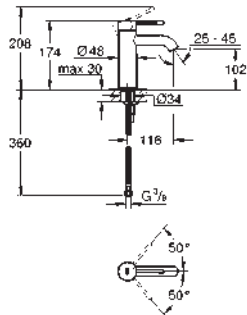

Ref. No.	Colour	EAN
24 172 001 ★	Chrome	4005176698316
24 172 DC1 ★	supersteel	4005176712081
24 172 GL1 ★	cool sunrise	4005176712111
24 172 GN1 ★	brushed cool sunrise	4005176712128
24 172 DA1 ★	warm sunset	4005176712074
24 172 DL1 ★	brushed warm sunset	4005176712098
24 172 A01	hard graphite	4005176712043
24 172 AL1 ★	brushed hard graphite	4005176712050

Essence
Basin mixer 1/2"
S-Size
monobloc installation
metal lever
28 mm ceramic cartridge
with **GROHE SilkMove**
with temperature limiter
GROHE Long-Life Shine durable sparkling sheen
GROHE Water Saving mousseur 5.7 l/min
GROHE AquaGuide adjustable mousseur
GROHE FastFixation Plus installation system
smooth body
flexible connection hoses
professional edition
replaces Essence basin mixer 23 590 xx1