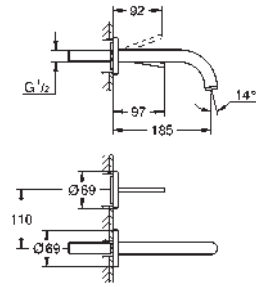

Ref. No. Colour EAN

29 410 000	Chrome	4005176762680
29 410 DC0	supersteel	4005176763427
29 410 GL0	cool sunrise	4005176763434
29 410 DA0	warm sunset	4005176763410
29 410 AL0	brushed hard graphite	4005176763403

Atrio
Two-hole basin mixer joystick
wall mounted
without concealed body
set for final installation for 23 429 000
GROHE FeatherControl Joystick cartridge
GROHE Long-Life Shine durable sparkling sheen
GROHE EcoJoy 5.7 l/min laminar mousseur
centre distance 110 mm
projection 185 mm

29 406 000	Chrome	4005176762727
29 406 DC0	supersteel	4005176762758
29 406 GL0	cool sunrise	4005176762765
29 406 DA0	warm sunset	4005176762741
29 406 AL0	brushed hard graphite	4005176762734

ditto, projection 221 mm

23 429 000 4005176993695