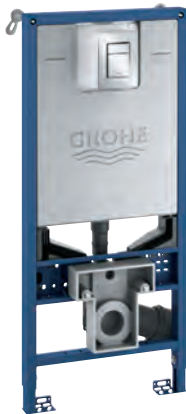

Rapid SLX

3-in-1 set for WC, 1.13 m installation height

flushing cistern GDX, 6 l
Consisting of:
Rapid SLX element for WC (39 596 000) with integrated power socket
Skate Cosmopolitan S flush plate, chrome (37 535 000)
front wall brackets (38 558 00M)
including flow manager