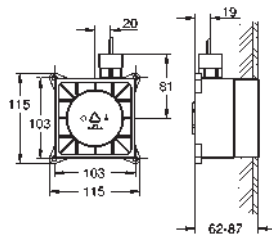

29 413 000   Chrome   4005176758683

**Rainshower F-digital Deluxe
Rough-in set sound set**
for use with double sound modules (36 473 000)
Consisting of:
- 2 rough-in sets (115 x 115 x 62-87 mm)
- 2 cable extensions (5 m each)
- 1 Y-piece