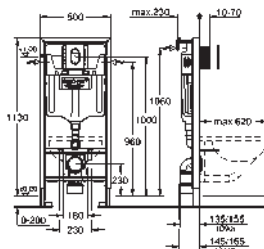

Rapid SL
3-in-1 set for WC, 1.13 m installation height
with flushing cistern GD 2 , 6 I - 9 I

Consisting of:
Rapid SL element for WC (38 528 001)
Skate Air S flush plate, chrome, vertical installation (37 965 000)
front wall brackets (38 558 00M)