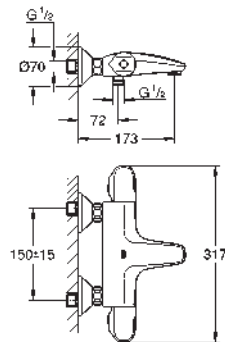

Grohtherm 1000
Thermostatic bath/shower mixer 1/2"
wall mounted
GROHE CoolTouch safety housing
GROHE Long-Life Shine durable sparkling sheen
GROHE MetalGrip ergonomically shaped metal handles
GROHE SafeStop safety button at 38°C
(calibration required)
GROHE SafeStop Plus optional temperature limiter at 43°C included
GROHE TurboStat compact cartridge
with wax thermoelement
integrated mixed water shut off
GROHE AquaDimmer Eco with multiple function:
- integrated **GROHE EcoButton**
(economy button with economy stop for shower)
- flow control
- diverter: bath/shower
shower bottom outlet 1/2"
mousseur
built-in non return valves
dirt strainers
protected against backflow
S-unions
metal escutcheon
GROHE Water Saving - Less water, perfect flow
professional edition
replaces Grohtherm 1000 thermostatic bath mixer 34 155 003

34 155 003 Chrome 4005176310027
replaced by **34 816 003**