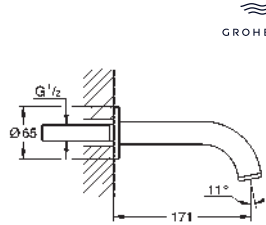

13 487 000 Chrome 4005176761683
13 487 DC0 supersteel 4005176761720
13 487 GL0 cool sunrise 4005176761737
13 487 DA0 warm sunset 4005176761713
13 487 AL0 brushed hard graphite 4005176761706

Atrio
Bath spout
wall mounted
GROHE Long-Life Shine durable sparkling sheen
mousseur
projection 171 mm

37 624 000 Chrome 4005176416095
37 624 DC0 supersteel 4005176416125
37 624 GL0 cool sunrise 4005176529054
37 624 DA0 warm sunset 4005176529061
37 624 AL0 brushed hard graphite 4005176529115