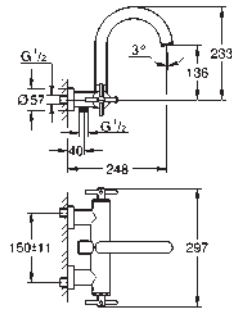

Ref. No.	Colour	EAN
25 268 000	Chrome	4005176762147
25 268 DC0	supersteel	4005176761461
25 268 GL0	cool sunrise	4005176761478
25 268 DA0	warm sunset	4005176761454
25 268 AL0	brushed hard graphite	4005176761447

Aerio
Bath / shower mixer 1/2"
wall mounted
ceramic headparts 1/2", 90°
GROHE Long-Life Shine durable sparkling sheen
automatic diverter: bath/shower
tubular spout
with stop restriction
mousseur
covered S-unions
protected against backflow
without shower set
with cross handles
Two different sets of caps included. One set with „H“ and „C“ marking, one set without marking.