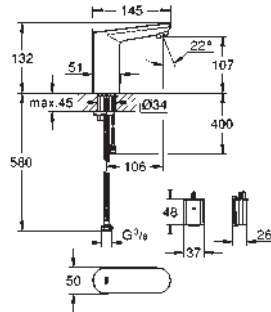

GROHE EUROSMART COSMOPOLITAN E

Ref. No. Colour EAN

36 439 001 Chrome 4005176695605

Eurosmart Cosmopolitan E
Infra-red electronic basin tap 1/2"
with infrared sensor for bi-directional communication for monitoring, configuration and servicing for cold or premixed water
6V lithium battery, type CR-P2
battery lifetime approx. 7 years (150 actuations a day)
GROHE Long-Life Shine durable sparkling sheen
GROHE Water Saving mousseur 5.7 l/min
flexible connection hose
dirt strainer
with integrated solenoid valve
external battery
rapid installation system
multistage battery status display
7 pre-set programs
auto flush
thermal disinfection
cleaning mode
additional functions and precise settings by remote control 36 407
CE approved
noise classification 1 in accordance with DIN4109
type of protection faucet IP 59
replaces 36 439 000

36 330 002 Chrome 4005176695667