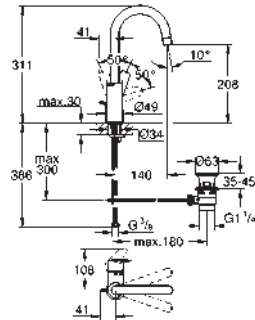

BauEdge
Single-lever basin mixer 1/2"
L-Size
monobloc installation
metal lever
GROHE Long-Life 28 mm ceramic cartridge
with temperature limiter
GROHE Long-Life Shine durable sparkling sheen
GROHE Water Saving mousseur 5.7 l/min
rapid installation system
swivel tubular spout
plastic pop-up waste set 1 1/4"
flexible connection hoses
professional edition

23 911 001 Chrome 4005176555237