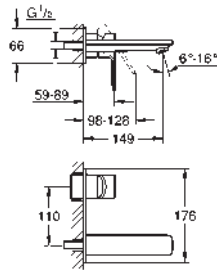

GROHE LINEARE

Ref. No.	Colour	EAN
19 409 001	Chrome	4005176409158
19 409 DC1	supersteel	4005176412752
19 409 AL1	brushed hard graphite	4005176586170

Lineare
2-hole basin mixer
M-Size
wall mounted
set for final installation for
23 571 000
without concealed body
metal escutcheon
metal lever
GROHE Long-Life Shine durable sparkling sheen
GROHE Water Saving mousseur 5.7 l/min
GROHE AquaGuide adjustable mousseur
centre distance 110 mm
projection 149 mm

23 444 001	Chrome	4005176411977
23 444 DC1	supersteel	4005176412769
23 444 AL1	brushed hard graphite	4005176586187