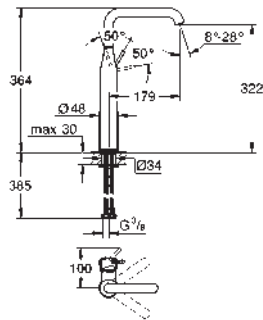

GROHE ESSENCE

Ref. No.	Colour	EAN
24 170 KF1	phantom black	4005176782374

Essence
Basin mixer 1/2"
XL-Size
monobloc installation
metal lever
28 mm ceramic cartridge
with **GROHE SilkMove**
with temperature limiter
GROHE Long-Life Shine finish
GROHE Water Saving mousseur 5.7 l/min
GROHE AquaGuide adjustable mousseur
GROHE FastFixation Plus installation system
swivel spout with mousseur
and stop limiter
smooth body
flexible connection hoses

36 445 000	Chrome	4005176415678
36 445 DC0	supersteel	4005176686542
36 445 GL0	cool sunrise	4005176686559
36 445 GN0	brushed cool sunrise	4005176686566
36 445 DA0	warm sunset	4005176686573
36 445 DL0	brushed warm sunset	4005176686788
36 445 A00	hard graphite	4005176686795
36 445 AL0	brushed hard graphite	4005176686801