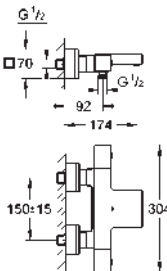

Grotherm Cube
Thermostatic bath/shower mixer 1/2"
wall mounted
GROHE Long-Life Shine durable sparkling sheen
GROHE SafeStop safety button at 38°C
(calibration required)
GROHE SafeStop Plus integrated temperature
limiter at max 50°C
GROHE Turbostat C3 compact cartridge
with wax thermoelement
integrated mixed water shut off
GROHE AquaDimmer Eco with multiple function:
- integrated **GROHE EcoButton**
(economy button with economy stop for shower)
- flow control
- diverter: bath/shower
shower bottom outlet 1/2"
GROHE XL Waterfall
flow straightener
built-in non return valves
dirt strainers
protected against backflow
covered S-unions
GROHE Water Saving - Less water, perfect flow