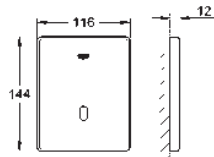

Mobile devices and GROHE IR Remote App*** are not included in delivery and have to be ordered separately via an authorised Apple store/store/iTunes or Google Play store.

* The Bluetooth word mark and logos are registered trademarks owned by Bluetooth SIG, Inc. and any use of such marks by Grohe AG is under license. Other trademarks and trade names are those of their respective owners.

** Apple, the Apple logo, iPod, iPod Touch, iPhone and iTunes are trademarks of Apple Inc., registered in the U.S. and other countries. Apple is not responsible for the function of this device or its compliance with safety and regulatory standards

*** Available for free via iTunes app or Google Play store.