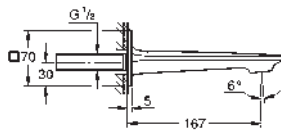

13 264 001	Chrome	4005176515149
	Allure Bath spout 3/4" wall mounted GROHE Long-Life Shine durable sparkling sheen projection 167 mm caché mousseur