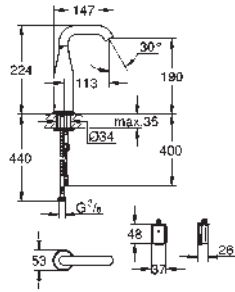

GROHE ESSENCE E

Ref. No. Colour EAN

36 446 000 Chrome 4005176415685

Essence E

Infra-red electronic basin tap 1/2"

with infrared sensor for bi-directional communication for monitoring, configuration and servicing for cold or premixed water

6V lithium battery, type CR-P2

battery lifetime approx. 7 years (150 actuations a day)

GROHE Long-Life Shine durable sparkling sheen adjustable swivel area 0° / 150° / 360°

laminar spray regulator 5.0 l/min

flexible connection hose

dirt strainer

with integrated solenoid valve

external battery

rapid installation system

multistage battery status display

7 pre-set programs

auto flush

thermal disinfection

cleaning mode

additional functions and precise settings

by remote control 36 407

CE approved

noise classification 1 in accordance

with DIN4109

type of protection faucet IP 59K