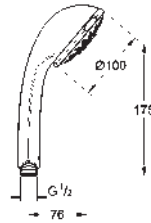

Relexa 100 Five
Hand shower 5 sprays
Wide spray / Needle Jet / Rain / Massage /
Champagne spray
GROHE DreamSpray perfect spray pattern
GROHE Long-Life Shine durable sparkling sheen
SpeedClean anti-limescale system
Inner WaterGuide for a longer life
minimum flow rate 7.5 l/min.

28 964 001 Chrome 4005176877254