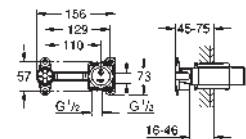

Single-lever mixer 1/2", concealed body
for 2 hole basin mixer
wall installation
without finishing trim set
GROHE SilkMove 35 mm ceramic cartridge
adjustable flow rate limiter
installation depth 45 to 75 mm
DR-brass
installation device