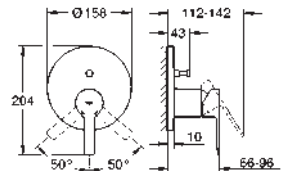

24 064 001	Chrome	4005176465710
24 064 DC1	supersteel	4005176465734
24 064 AL1	brushed hard graphite	4005176586255

Lineare
Single-lever mixer with 2-way diverter
set for final installation for
GROHE Rapido SmartBox 35 600/35 604
GROHE SilkMove 46 mm ceramic cartridge
GROHE Long-Life Shine durable sparkling sheen
wall escutcheon with **GROHE FastFixation**
(covered escutcheon- and shaft sealing, covered fixing)
metal escutcheon, retroactively 6° adjustable
metal lever
automatic 2-way diverter
flow performance:
outlet B = 27 l/min, outlet C = 27 l/min
without roughing-in-set

35 604 000 4005176698774
GROHE Rapido SmartBox universal rough-in box for concealed installation