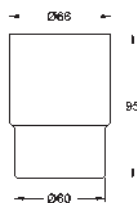

40 372 001		4005176326226

Essentials

Crystal glass

material: glass

fits in the following holders:

Essentials (40 369 xx1)

Essentials Cube (40 508 000)

Bau Cosmopolitan (40 585)

Essentials Authentic (40 652)