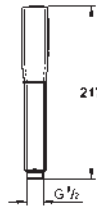

26 852 000 Chrome 4005176758492
26 852 IGO chrome/gold 4005176758515

Grandera Stick Hand shower 1 spray Rain spray pattern material: metal GROHE Water Saving 6.6 l/min flow limiter GROHE DreamSpray perfect spray pattern Inner WaterGuide for a longer life GROHE CoolTouch prevents scalding on hot surfaces GROHE Long-Life Shine durable sparkling sheen SpeedClean anti-limescale system Universal Mounting System. Fits all standard shower hoses