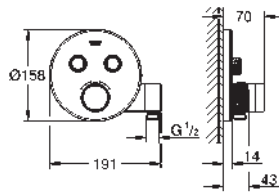

35 604 000

4005176698774

GROHE Rapido SmartBox universal rough-in box for concealed installation