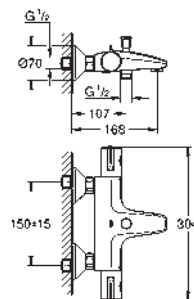

Grohtherm 800
Thermostatic bath/shower mixer 1/2"
wall mounted
GROHE Long-Life Shine durable sparkling sheen
GROHE SafeStop safety button at 38°C
(calibration required)
GROHE SafeStop Plus optional temperature limiter at 43°C included
GROHE TurboStat compact cartridge
with wax thermoelement
integrated mixed water shut off
automatic diverter: bath/shower
volume handle with **GROHE EcoButton**
(economy button with individually
adjustable economy stop)
ceramic headpart 1/2", 180°
shower bottom outlet 1/2"
mousseur
built-in non return valves
dirt strainers
protected against backflow
S-unions
metal escutcheon
GROHE Water Saving - Less water, perfect flow