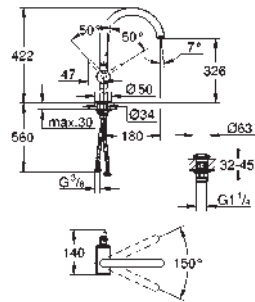

Ref. No.	Colour	EAN
24 365 000	Chrome	4005176760976
24 365 DC0	supersteel	4005176761003
24 365 GL0	cool sunrise	4005176761010
24 365 DA0	warm sunset	4005176760990
24 365 AL0	brushed hard graphite	4005176760983

Atrio
Basin mixer 1/2"
XL-Size
monobloc installation
for free-standing basins
28 mm ceramic cartridge
with **GROHE SilkMove**
with temperature limiter
GROHE Long-Life Shine durable sparkling sheen
GROHE EcoJoy 5.7 l/min laminar mousseur
swivel tubular C-spout with mousseur
stop limiter
Push-open waste set 1 1/4"
flexible connection hoses