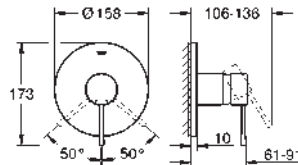

24 168 001 ★ Chrome 4005176698453
24 168 DC1 ★ supersteel 4005176712173
24 168 GL1 ★ cool sunrise 4005176712203
24 168 GN1 ★ brushed cool sunrise 4005176712210
24 168 DA1 ★ warm sunset 4005176712166
24 168 DL1 ★ brushed warm sunset 4005176712180
24 168 A01 hard graphite 4005176712135
24 168 AL1 ★ brushed hard graphite 4005176712142

Essence
Single-lever shower mixer trim
set for final installation for
GROHE Rapido SmartBox (35 604)
GROHE SilkMove 46 mm ceramic cartridge
GROHE Long-Life Shine durable sparkling sheen
wall escutcheon with **GROHE FastFixation**
(covered escutcheon- and shaft sealing, covered fixing)
metal escutcheon, retroactively 6° adjustable
metal lever
flow performance:
outlet B or C = 30 l/min
without roughing-in-set
professional edition
replaces Essence shower mixer 24 057 xx1

35 604 000 4005176698774
GROHE Rapido SmartBox universal rough-in box for concealed installation

24 167 001 ★ Chrome 4005176698422
24 167 DC1 ★ supersteel 4005176712265
24 167 GL1 ★ cool sunrise 4005176712296
24 167 GN1 ★ brushed cool sunrise 4005176712302
24 167 DA1 ★ warm sunset 4005176712258
24 167 DL1 ★ brushed warm sunset 4005176712272
24 167 A01 hard graphite 4005176712227
24 167 AL1 ★ brushed hard graphite 4005176712234
24 167 KF1 phantom black 4005176782343

Essence
Single-lever mixer with 2-way diverter
set for final installation for
GROHE Rapido SmartBox (35 604)
GROHE SilkMove 46 mm ceramic cartridge
GROHE Long-Life Shine durable sparkling sheen
wall escutcheon with **GROHE FastFixation**
(covered escutcheon- and shaft sealing, covered fixing)
metal escutcheon, retroactively 6° adjustable
metal lever
automatic 2-way diverter
flow performance:
outlet B = 27 l/min, outlet C = 27 l/min
without roughing-in-set
professional edition
replaces Essence single-lever mixer with 2-way diverter 24 058 xx1