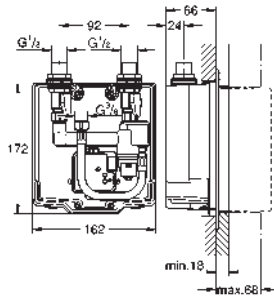

GROHE EUROSMART COSMOPOLITAN E

Ref. No. Colour EAN

36 336 001 4005176991769

**Eurosmart Cosmopolitan E
Concealed mounting box**
with integrated pre-adjustable
thermostatic mixer
wall installation
suitable for IR-sets for final installation
2 stop valves
non-return valve
suitable for
36 410 000, 36 334 SD0, 36 335 SD0, 36 273 000
allows for waterproofing of wall construction surrounding the concealed body
with sealing sleeve