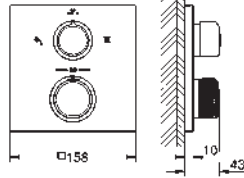

GROHE SPA

GROHE ALLURE

SPA BATH TAPS

Ref. No. Colour EAN

29 181 002	Chrome	4005176558993
29 181 GN2	brushed cool sunrise	4005176559037
29 181 DL2	brushed warm sunset	4005176559051
29 181 A02	hard graphite	4005176559068

Allure
Thermostat for concealed installation with 2-way diverter head shower/hand shower

set for final installation for
GROHE Rapido SmartBox 35 600/35 604

GROHE TurboStat compact cartridge
with wax thermoelement

GROHE Long-Life Shine durable sparkling sheen
wall escutcheon with **GROHE FastFixation**
(covered escutcheon- and shaft sealing, covered fixing)
metal escutcheon, retroactively 6° adjustable
printed head and hand shower symbol

GROHE SafeStop safety button at 38°C
(calibration required)

GROHE SafeStop Plus optional temperature limiter at 43°C or 46°C included

GROHE AquaDimmer, integrated shut off/diverter valve

flow performance:

outlet B = 27 l/min

outlet C = 30 l/min

without roughing-in-set

35 604 000		4005176698774
GROHE Rapido SmartBox universal rough-in box for concealed installation		

19 446 002	Chrome	4005176512797
19 446 GN2	brushed cool sunrise	4005176512612
19 446 DL2	brushed warm sunset	4005176512674
19 446 A02	hard graphite	4005176512773