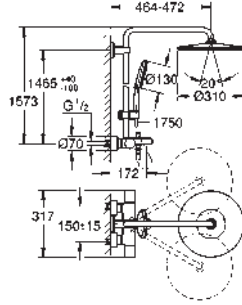

GROHE RAINSHOWER SMARTACTIVE SYSTEM

Ref. No. Colour EAN

26 657 000 Chrome 4005176533075

Rainshower SmartActive 310
Shower system with bath thermostat for wall mounting
Consisting of:
horizontal swivable 450 mm projection shower arm
exposed thermostatic shower
with Aquadimmer function
allows change between:
head shower Rainshower Mono 310 (26 562)
with ball joint
rotation angle $\pm 15^\circ$
bath inlet
separate diverter for hand shower
hand shower Rainshower SmartActive 130 (26 574)
adjustable height via gliding element
including performance grip
Silverflex shower hose 1750 mm (28 388 000)
GROHE TurboStat compact cartridge
with wax thermoelement
GROHE SafeStop safety button at 38°C
(calibration required)
GROHE SafeStop Plus optional temperature limiter at 43°C included
GROHE CoolTouch prevents scalding on hot surfaces
GROHE DreamSpray perfect spray pattern
GROHE SmartTip showering spray selection via push of a ring
GROHE Long-Life Shine durable sparkling sheen
GROHE Water Saving 9.5 l/min flow limiter
GROHE FastFixation (upper bracket adjustable to adapt to existing holes)
SpeedClean anti-limescale system
Inner WaterGuide for a longer life
suitable for instantaneous heaters from 18 kW/h
minimum flow rate 7 l/min.

SHOWERS

27 966 001 Chrome 4005176532993