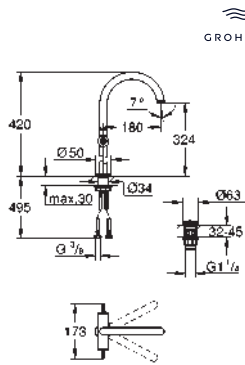

Ref. No.	Colour	EAN
21 140 000	Chrome	4005176510458
21 140 DC0	supersteel	4005176510359
21 140 GL0	cool sunrise	4005176510298
21 140 DA0	warm sunset	4005176510373
21 140 AL0	brushed hard graphite	4005176510410

Atrio Private Collection
Basin mixer, 1/2"
XL-Size
for free-standing basins
ceramic headparts 1/2", 90°
GROHE Long-Life Shine durable sparkling sheen
GROHE EcoJoy 5.7 l/min laminar mousseur
rapid installation system
swivel tubular spout with mousseur and stop limiter
Push-open waste set 1 1/4"
flexible connection hoses
for stick handles
to be combined with stick sets 48 458, 48 459 or 48 646, please order separately