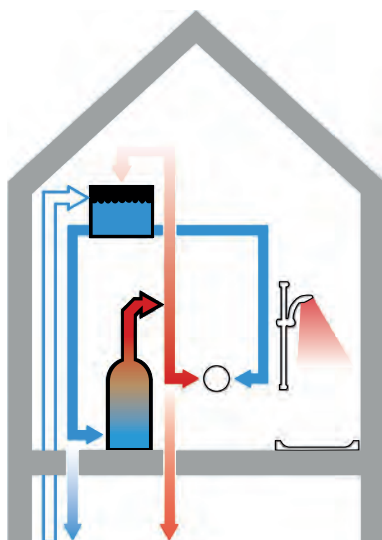

Fig 2

GRAVITY FED (LOW PRESSURE) SYSTEMS

Your home has:

- A cold water storage tank in the loft
- A hot water cylinder (usually in an airing cupboard)
- NO shower pump

How does it work?

1. 1 - Cold water is fed to a storage tank in the loft
2. 2 - Water passes to a cylinder where it is heated by a boiler circuit flow
3. 3 - The pressure of water is determined by distance from the bottom of cold water tank to the top of highest outlet (Fig 2)