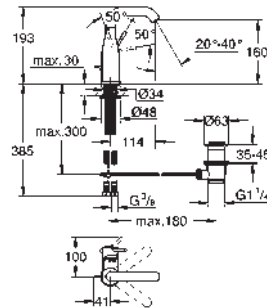

Ref. No.	Colour	EAN
24 173 001	★ Chrome	4005176698323
24 173 DC1	★ supersteel	4005176711282
24 173 GL1	★ cool sunrise	4005176711312
24 173 GN1	★ brushed cool sunrise	4005176711329
24 173 DA1	★ warm sunset	4005176711275
24 173 DL1	★ brushed warm sunset	4005176711299
24 173 A01	hard graphite	4005176712005
24 173 AL1	★ brushed hard graphite	4005176712012

Essence
Basin mixer 1/2"
M-Size
monobloc installation
metal lever
28 mm ceramic cartridge
with **GROHE SilkMove**
with temperature limiter
GROHE Long-Life Shine durable sparkling sheen
GROHE Water Saving mousseur 5.7 l/min
GROHE AquaGuide adjustable mousseur
GROHE FastFixation Plus installation system
swivel spout with mousseur
and stop limiter
pop-up waste set 1 1/4"
flexible connection hoses
professional edition
replaces Essence basin mixer 23 462 xx1