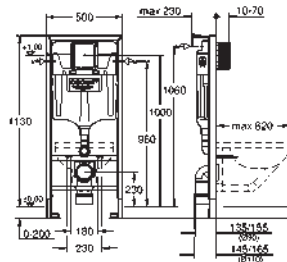

GROHE RAPID SL FOR WC

Ref. No. Colour EAN

38 536 001 4005176863929

Rapid SL

Element for WC, 1.13 m installation height with flushing cistern GD 2, 6 l - 9 l

for on-the-wall installations or studded walls powder coated steel frame, self-supporting with fixed connections

TÜV approved

2 WC fixing bolts

fixing device for ceramic

WC ceramics with small bearing area (< 205 mm) require

additional accessory 38 779 000

distance of fixing bolts 180/230 mm

outlet bend Ø 90 mm

depth adjustable

reducer Ø 90/110 mm

inlet and outlet connecting set

flushing cistern GD 2, 6 - 9 l, containing following features:

water supply from left/right or back

1/2" water supply connection including integrated angle valve and push fit flexible hose union

including wall brackets 38 558 00M for on-the-wall installation

for mounting of small flush plates please order

revision shaft 40 911 000 (sold separately)

38 539 001

4005176863912

Rapid SL

Element for WC, 1.13 m installation height with flushing cistern GD 2, 6 l - 9 l

for on-the-wall installations or studded walls

powder coated steel frame, self-supporting

for dry-cladding, completely pre-assembled

with fixed connections

quick adjustment, lockable

fixing material

TÜV approved

2 WC fixing bolts

fixing device for ceramic

WC ceramics with small bearing area (< 205 mm) require

additional accessory 38 779 000

distance of fixing bolts 180/230 mm

outlet bend Ø 90 mm

depth adjustable

reducer Ø 90/110 mm

inlet and outlet connecting set

flushing cistern GD 2, 6 l - 9 l, containing following features:

factory set 6 l and 3 l

pneumatic discharge valve offering 2 modes of

operation: dual flush or single flush

water supply from left/right or back

low noise (group I acc. to

German Noise Specification)

Insulated against condensation

1/2" water supply connection including integrated

angle valve and push fit flexible hose union

no tools required for the installation

of the inspection shaft incl. protection

during construction phase

inspection shaft for vertical or horizontal use

allows for flush plate to be installed vertically or horizontally.

including wall brackets 38 558 00M for on-the-wall installation

including WC set for noise protection (37 131 000)

for mounting of small flush plates please order

revision shaft 40 911 000 (sold separately)