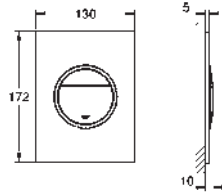

37 601 000	Chrome	4005176416057
37 601 DC0	supersteel	4005176416088
37 601 AL0	brushed hard graphite	4005176529030

Nova Cosmopolitan S
Flush plate
for dual flush or start & stop actuation
for pneumatic drop valve AV1
compatible with Rapid SL/GD2 1.13 m
for vertical installation
130 x 172 mm
made of ABS
GROHE Long-Life Shine durable sparkling sheen
GROHE Water Saving - Less water, perfect flow
flush plate with magnetic holder and fixing brackets included
compatible with Rapid SLX
for use with Rapid SL and Uniset with GD 2 cistern please order shaft 40 911 000
(sold separately)