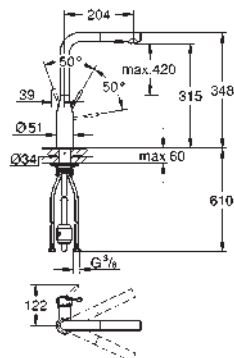

30 504 000	Chrome	4005176695704
30 504 DC0	supersteel	4005176720130
30 504 GL0	cool sunrise	4005176720154
30 504 GN0	brushed cool sunrise	4005176720161
30 504 DA0	warm sunset	4005176720123
30 504 DL0	brushed warm sunset	4005176720147
30 504 A00	hard graphite	4005176720109
30 504 AL0	brushed hard graphite	4005176720116

Essence
Single-lever sink mixer 1/2"
high spout
monobloc installation
GROHE Long-Life Shine durable sparkling sheen
28 mm ceramic cartridge
with **GROHE SilkMove**
flow strainer
pull-out dual spray control - switches between regular flow and spray
diverter: laminar spray/SpeedClean shower jet
automatic return to laminar spray
metal spray
swivel tubular spout
swivel area 360°
integrated non-return valve
protected against backflow
flexible connection hoses
metal fixation set
integrated temperature limiter
professional edition
replaces Essence sink mixer 30 270 xx0