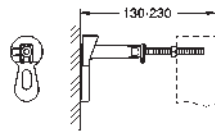

38 558 00M   **4005176291418**

Rapid SL
Front wall brackets
for against-the-wall installations
for fixing the elements at the brick-wall
or in front of the studded wall
adjustment from 130 - 230 mm
2 pieces