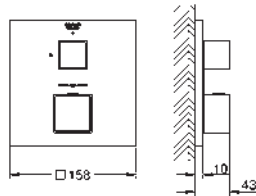

Grohtherm Cube
Thermostatic mixer for 1 outlet with shut off valve
set for final installation for
GROHE Rapido SmartBox 35 600/35 604
GROHE TurboStat compact cartridge
with wax thermoelement
GROHE Long-Life Shine durable sparkling sheen
wall escutcheon with **GROHE FastFixation**
(covered escutcheon- and shaft sealing, covered fixing)
metal escutcheon, retroactively 6° adjustable
GROHE SafeStop safety button at 38°C
(calibration required)
GROHE SafeStop Plus optional temperature limiter at 43°C or 46°C included
built-in non return valve
and dirt strainers
ceramic stop valve, 120°
flow performance:
outlet B = 27 l/min
outlet C = 30 l/min
without roughing-in-set

35 604 000		4005176698774

GROHE Rapido SmartBox universal rough-in box for concealed installation

24 154 000	Chrome	4005176481185
24 154 DC0	supersteel	4005176574238
24 154 AL0	brushed hard graphite	4005176585920