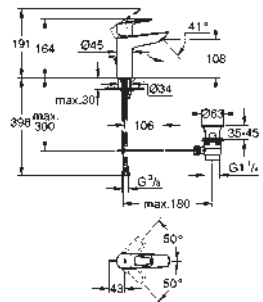

BauLoop
Basin mixer 1/2"
M-Size
monobloc installation
metal lever
GROHE Long-Life 28 mm ceramic cartridge
with temperature limiter
GROHE Long-Life Shine durable sparkling sheen
Lead and Nickel Free Inner Water Ways
GROHE Water Saving mousseur 5.7 l/min
rapid installation system
plastic pop-up waste set 1 1/4"
flexible connection hoses
professional edition