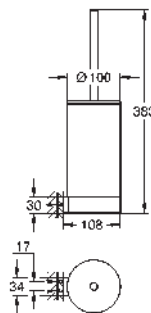

41 215 KF0	phantom black	4005176782435

Selection
Toilet brush set
material: glass / metal
wall mounted
concealed fastening
GROHE Long-Life Shine finish