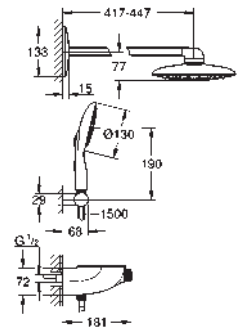

26 446 000 Chrome 4005176409905

Rainshower System SmartControl Mono 360

Combi shower system with thermostat, exposed/concealed

Consisting of:

exposed/concealed SmartControl thermostat

allows change between:

head shower Rainshower Mono 360 with horizontal

450 mm shower arm, spray plate chrome

GROHE PureRain/GROHE Rain O² spray*

Power&Soul 130 hand shower, spray plate white (27 673 LS0)

hand shower wall holder (27 055)

Silverflex shower hose 1.500 mm (28 364)

min. recommended pressure 1.5 bar

GROHE DreamSpray perfect spray pattern

GROHE Long-Life Shine durable sparkling sheen

GROHE CoolTouch prevents scalding on hot surfaces

GROHE TurboStat compact cartridge

with wax thermoelement

GROHE Water Saving - Less water, perfect flow

GROHE SafeStop safety button at 38°C

(calibration required)

GROHE SafeStop Plus optional temperature limiter at 43°C included

GROHE SmartControl push for ON-OFF, turn for volume adjustment from
GROHE Water Saving to full flow

GROHE EasyReach shower tray

SpeedClean anti-limescale system

Inner WaterGuide for a longer life

TwistStop preventing the hose from twisting

requires rough-in set 26 264 001 and concealed unit 26 449 000 – all to be
ordered separately

* to be decided during initial installation; factory default setting: GROHE PureRain

26 446 LS0 moon white 4005176409912

ditto, head shower with white spray plate