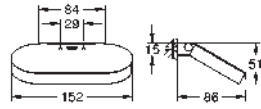

GROHE SELECTION

Ref. No.	Colour	EAN
41 069 000	Chrome	4005176578410
41 069 DC0	supersteel	4005176578427
41 069 BE0	polished nickel	4005176578434
41 069 EN0	brushed nickel	4005176578441
41 069 GL0	cool sunrise	4005176578458
41 069 GN0	brushed cool sunrise	4005176578465
41 069 DA0	warm sunset	4005176578472
41 069 DL0	brushed warm sunset	4005176578489
41 069 A00	hard graphite	4005176578496
41 069 AL0	brushed hard graphite	4005176578502

Selection
Toilet roll holder
with cover
material: metal
wall mounted
concealed fastening
GROHE Long-Life Shine durable sparkling sheen