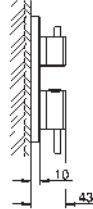

GROHE SPA

GROHE
ATRIO

SPA BATH
TAPS

Ref. No.	Colour	EAN

24 358 000	Chrome	4005176762109
24 358 DC0	supersteel	4005176761362
24 358 GL0	cool sunrise	4005176761379
24 358 DA0	warm sunset	4005176761355
24 358 AL0	brushed hard graphite	4005176761348

Atrio

Thermostatic shower mixer for 2 outlets with integrated shut off/diverter valve

set for final installation for

GROHE Rapido SmartBox 35 600/35 604

GROHE TurboStat compact cartridge

with wax thermoelement

GROHE Long-Life Shine durable sparkling sheen

wall escutcheon with **GROHE FastFixation**

(covered escutcheon- and shaft sealing, covered fixing)

metal escutcheon, retroactively 6° adjustable

printed head and hand shower symbol

GROHE SafeStop safety button at 38°C

(calibration required)

GROHE SafeStop Plus optional temperature limiter at 43°C or 46°C included

GROHE AquaDimmer, integrated shut off/diverter valve

metal handles

flow performance:

outlet B = 27 l/min

outlet C = 30 l/min

without roughing-in-set

35 604 000	4005176698774
GROHE Rapido SmartBox universal rough-in box for concealed installation	

24 359 000	Chrome	4005176762116
24 359 DC0	supersteel	4005176761409
24 359 GL0	cool sunrise	4005176761416
24 359 DA0	warm sunset	4005176761393
24 359 AL0	brushed hard graphite	4005176761386