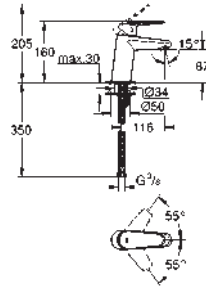

GROHE EURODISC COSMOPOLITAN

Ref. No.	Colour	EAN
32 469 20E	Chrome	4005176908835

**Eurodisc Cosmopolitan
Basin mixer 1/2"**
S-Size
metal lever
monobloc installation
GROHE SilkMove 35 mm ceramic cartridge
adjustable flow rate limiter
adjustable minimum flow rate 2.5 l/min
temperature limiter
GROHE Long-Life Shine durable sparkling sheen
GROHE Water Saving SpeedClean mousseur 5.7 l/min
GROHE FastFixation installation system
with centering support
smooth body
flexible connection hoses
noise classification 1 in accordance
with DIN4109

32 469 20L	Chrome	4005176917110