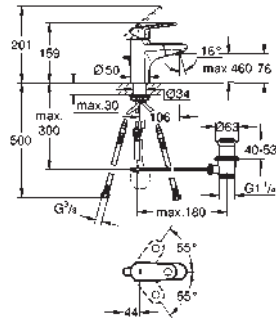

GROHE EUROPLUS

Ref. No.	Colour	EAN
33 155 002	Chrome	4005176865947

Europlus
Basin mixer 1/2"
S-Size
monobloc installation
metal lever
GROHE SilkMove 35 mm ceramic cartridge
adjustable minimum flow rate 2.5 l/min
temperature limiter
GROHE Long-Life Shine durable sparkling sheen
rapid installation system
pull out spout with mousseur
integrated non-return valve
pop-up waste set 1 1/4"
flexible connection hoses