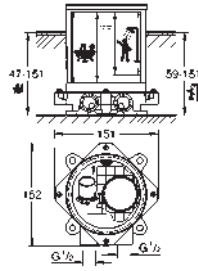

GROHE EUROCUBE JOY

Ref. No.

Colour

EAN

29 086 000

4005176935497

Rough-in set 1/2"

for floor-mounted tub spouts and mixers

without finishing trim set

installation plate with 360° horizontal and 3° vertical adjustment

installation depth 47-151 mm

depth compensation 104 mm

two 1/2" female connections (hot/cold supplies)

flushing plug