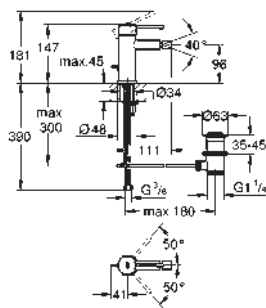

Essence
Bidet mixer 1/2"
S-Size
monobloc installation
metal lever
28 mm ceramic cartridge
with **GROHE SilkMove**
with temperature limiter
GROHE Long-Life Shine durable sparkling sheen
GROHE FastFixation Plus installation system
ball-joint mousseur
pop-up waste set 1 1/4"
flexible connection hoses
professional edition
replaces Essence bidet mixer 32 935 xx1