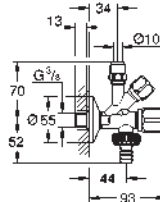

Original WAS combination service valve 3/8"
wall connection 3/8"
outlet thread 3/8"
with length compensation
with compression nut Ø 10 mm
outlet 3/4"
with hose connection
grease chamber headpart
non-return valve type EB
long connecting shaft
ergonomic handles
marking: neutral
metal push-on escutcheon Ø 55 mm
for combination with pipe ventilating valve type HB 41 239 000

41 007 000	Chrome	4005176281815