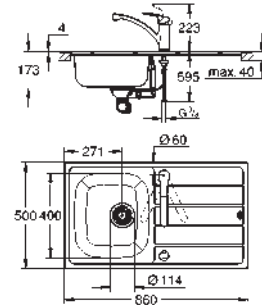

Eurosmart

Kitchen sink and tap bundle

Consisting of:
K200 stainless steel sink with drainer (31 552 SD1)
mounting type: top mount
Eurosmart single lever sink mixer (33 281 003)
low spout
monobloc installation

GROHE Long-Life Shine durable sparkling sheen
GROHE SilkMove 35 mm ceramic cartridge
with integrated temperature limiter
adjustable flow rate limiter
swivel cast spout
swivel area 140°

Lead and Nickel Free Inner Water Ways
mousseur with coin slot for tool free replacement
flexible connection hoses
outer radius: R6 (topmount), inner bowl radius: R100
GROHE FastFixation installation system
optional push to open excenter (40 986 SD0)
amount of fasteners included (top mount): 14