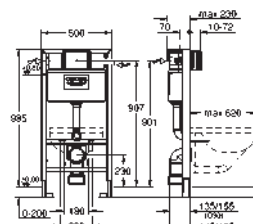

Rapid SL
2-in-1 set for WC, 1.00 m installation height
with flushing cistern 6 - 3 l
Consisting of:
Rapid SL element for WC (38 525 001)
front wall brackets (38 558 00M)