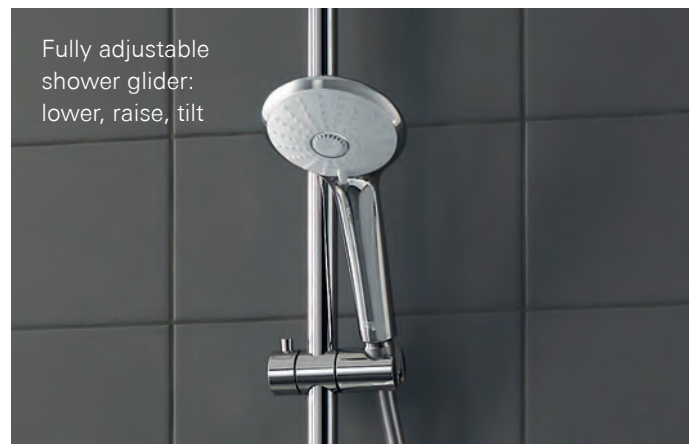

EUPHORIA SMARTCONTROL

YOUR TURN – YOUR SHOWER

We've put a lot of thought into our new GROHE Euphoria SmartControl shower system: the result is a range of features that make the Euphoria more convenient and more enjoyable to use. The shower arm has a swivel function that allows you to rotate the showerhead through 180° to achieve the perfect angle. And the fully adjustable shower holder allows the hand shower to be positioned individually at the ideal height.

We have made the sleek Grohtherm SmartControl body smaller and more compact to offer more space in the shower. And because we want you to enjoy your shower as quickly as possible, we came up with the GROHE QuickFix. This allows the position of the upper bracket to be altered during installation of the shower rail. The advantage: the upper bracket can be installed easily and quickly by utilising existing drilled holes.