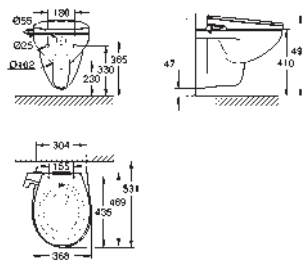

Bau Ceramic
Manual bidet seat 2-in-1 set wall hung
Consisting of:
Bau manual bidet seat soft close (39 648 SH0)
WC seat with lid
2 dedicated spray arms (1 for anal area, 1 for lady spray)
pre- and post-rinsing of spray nozzle with fresh water
manually operated side handle requires no electricity
adjustable spray intensity
Duroplast WC seat and lid with soft close function
flexible water connection 3/8"
Bau Ceramic wall hung WC (39 427 000)
for concealed cistern
wash down
rimless
horizontal outlet
flush volume 6/3 l
sanitary ware

39 652 SH0 alpine white 4005176575334