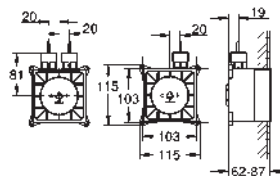

29 412 000   Chrome   4005176758676

**Rainshower F-digital Deluxe
Rough-in set light set**
for use with double light modules (36 472 000)
Consisting of:
- 2 rough-in sets (115 x 115 x 62-87 mm)
- 2 cable extensions (5 m each)