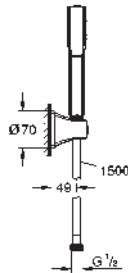

Grandera Stick Wall holder set 1 spray Consisting of: Stick hand shower (26 852 xx0) wall hand shower holder (26 896 xx0) Rotaflex Metal Long-Life TwistStop shower hose 1500 mm (28 417) GROHE Water Saving 7.6 l/min flow limiter GROHE DreamSpray perfect spray pattern Inner WaterGuide for a longer life GROHE CoolTouch prevents scalding on hot surfaces GROHE Long-Life Shine durable sparkling sheen SpeedClean anti-limescale system

26 901 00F Chrome 4005176757525