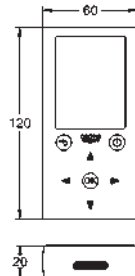

service

- send and save profile
- reset to factory or user settings
- service details
- demo mode
- error codes (GROHE Blue Home)
- 3 x 1.5 V DC (AAA) battery supply

36 340 000

4005176911385

Power extension cable

length 3.00 m

36 341 000

ditto, length 10 m

4005176911392