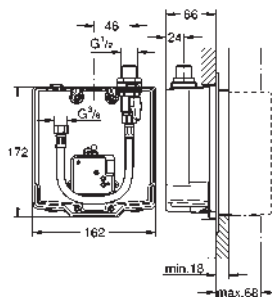

36 336 001

4005176991769

**Eurosmart Cosmopolitan E
Concealed mounting box**

with integrated pre-adjustable

thermostatic mixer

wall installation

suitable for IR-sets for final installation

2 stop valves

non-return valve

suitable for

36 410 000, 36 334 SD0, 36 335 SD0, 36 273 000

allows for waterproofing of wall construction surrounding the concealed body with sealing sleeve