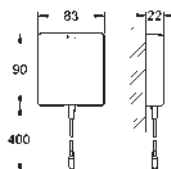

Switch mode power supply

for one eye infra-red wash basin mixer
switch mode power supply with operating voltage
100-230 V AC, 50 - 60 Hz

for concealed socket with cover and strain relief
suitable for the following products: 36 444 000, 36 440 000,
36 411 000, 36 413 000, 36 409 000, 36 325 001, 36 269 000,
36 015 001, 36 016 001, 36 421 000, 36 453 000