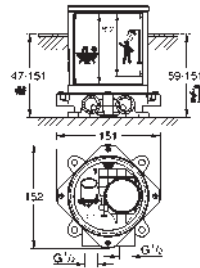

29 086 000	4005176935497

Rough-in set 1/2"
for floor-mounted tub spouts and mixers
without finishing trim set
installation plate with 360° horizontal and 3° vertical adjustment
installation depth 47-151 mm
depth compensation 104 mm
two 1/2" female connections (hot/cold supplies)
flushing plug