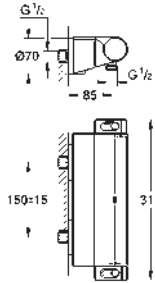

GROHE GROHTHERM 2000

Ref. No.	Colour	EAN
34 469 001	Chrome	4005176926396

Grohtherm 2000
Thermostatic shower mixer 1/2"
wall mounted
100% GROHE CoolTouch consisting of safety housing + S-unions with CoolTouch escutcheons
GROHE Long-Life Shine durable sparkling sheen
GROHE Aqua Paddle ergonomically shaped handles
temperature scale handle with
GROHE SafeStop safety stop at 38°C
(calibration required)
GROHE SafeStop Plus optional temperature limiter at 43°C included
integrated mixed water shut off
GROHE TurboStat compact cartridge
with wax thermoelement
volume handle with **GROHE EcoButton**
(economy button with individually adjustable economy stop)
ceramic headpart 1/2", 180°
shower bottom outlet 1/2"
built-in non return valves
dirt strainers
protected against backflow
covered S-unions, CoolTouch escutcheons with wall sealing
GROHE EasyReach shower tray
removable for easy cleaning
chrome
GROHE Water Saving - Less water, perfect flow

34 463 001	Chrome	4005176926419