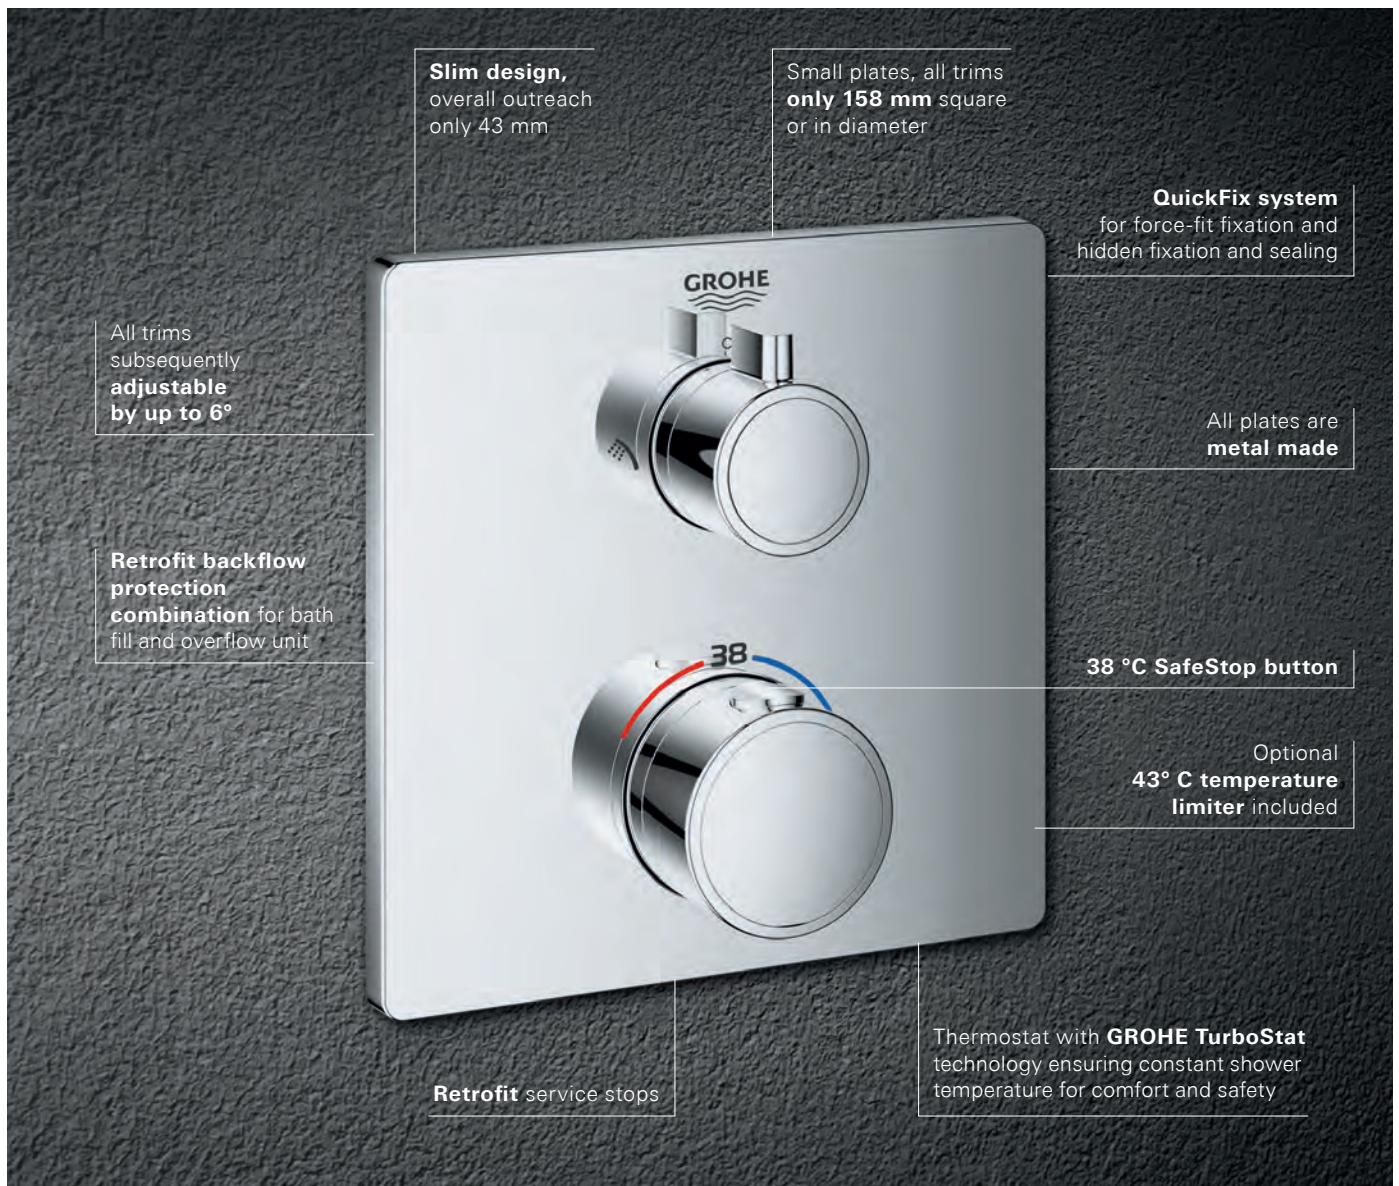

NEW GROHE TWO-HANDLE THERMOSTATS: ROUND, SQUARE OR CUBE?

Our new thermostats with conventional operation are anything but conventional. We have designed them to be as user-friendly and intuitive as possible. Turn on the hand shower by rotating the upper control button slightly to the left. To switch over to the head shower, turn the control button towards the right. Also available as 1-function model to operate a single shower. The exceedingly narrow plates, with a height of just 10 mm and the slim design of the controls, ensure that the overall outreach is a mere 43 mm. Offering the choice between round, square and cube shapes, our thermostats appeal not only to lovers of geometry. Representing the perfect balance between form and function, our two-handle thermostats provide a beautiful centrepiece for every shower.

All Grohtherm Concealed thermostats are made to fit our new universal solution: the GROHE Rapido SmartBox system.