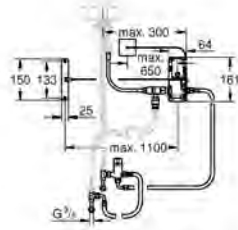

GROHE FOOT CONTROL

Ref. No.	Colour	EAN

30 309 000		4005176351235

Foot Control

Dual flush valve set

Foot control: activation of water via contact with sensor

battery supply 6 V lithium-battery,

type CR-P2

CE approved

solenoid valve

fixed value mixing valve

automatically stops after 60 sec. (factory set)

type of protection IP 44

upgrade set for GROHE pull-out kitchen faucets

not suitable for combination with open water heater (SKUs 32 555 000,

31 397 000, 32 511 000, 31 127 002, 33 984 002, 31 180 000, 30 194 000/DC0,

31 179 000, 31 132 001