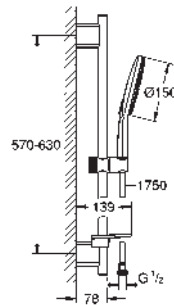

GROHE RAINSHOWER SMARTACTIVE

Ref. No. Colour EAN

26 592 000 Chrome 4005176486449

**Rainshower SmartActive 150
Shower rail set 3 sprays**

Consisting of:
hand shower Rainshower SmartActive 150 (26 590)
shower rail 600 mm
with wall holders made of metal
Silverflex shower hose 1750 mm (28 388 000)

GROHE EasyReach tray
GROHE Water Saving 9.5 l/min flow limiter
GROHE DreamSpray perfect spray pattern
GROHE Long-Life Shine durable sparkling sheen
GROHE FastFixation Plus adjustable distance between brackets, to adapt to existing holes
GROHE TileFix adjustable depth on upper and lower bracket
SpeedClean anti-limescale system
Inner WaterGuide for a longer life
TwistStop preventing the hose from twisting
suitable for instantaneous heater

26 591 000 Chrome 4005176486425
ditto, with non-restricted flow