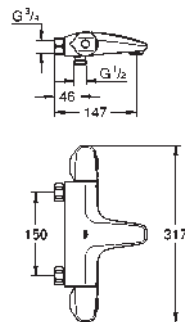

Grohtherm 1000
Thermostatic bath/shower mixer 1/2"
wall mounted
GROHE CoolTouch safety housing
GROHE Long-Life Shine durable sparkling sheen
GROHE MetalGrip ergonomically shaped metal handles
GROHE SafeStop safety button at 38°C
(calibration required)
GROHE SafeStop Plus optional temperature limiter at 43°C included
GROHE TurboStat compact cartridge with wax thermoelement
integrated mixed water shut off
GROHE AquaDimmer Eco with multiple function:
- integrated **GROHE EcoButton** (economy button with economy stop for shower)
- flow control
- diverter: bath/shower shower bottom outlet 1/2"
built-in non return valves
mousseur
dirt strainers
protected against backflow
without connection unions for wall mounting
GROHE Water Saving - Less water, perfect flow professional edition

34 156 003 Chrome 4005176310034
replaced by 34 823 003

34 824 004 Chrome 4005176698620