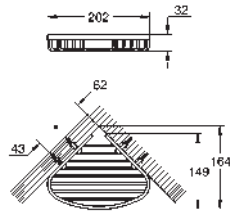

GROHE BAUCOSMOPOLITAN

Ref. No.	Colour	EAN

40 664 001	Chrome	4005176327841

BauCosmopolitan
Soap wire basket
material: metal
for corner installation
small
suitable for screwing (including screws and dowels)

40 915 000		4005176429262