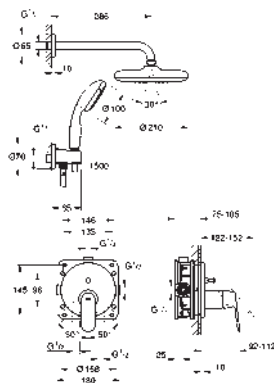

35 604 000 4005176698774
GROHE Rapido SmartBox universal rough-in box for concealed installation

25 219 001 Chrome 4005176466373

Eurosmart Cosmopolitan
Perfect shower set with Tempesta 210
Consisting of:
Eurosmart Cosmopolitan set for final installation with
automatic diverter bath / shower (24 045)
GROHE Rapido SmartBox universal rough-in box, 1/2" (35 600)
head shower Tempesta 210 9.5 l/min (26 410)
Shower arm Rainshower 286 mm (28 576 000)
hand shower Tempesta 100 II 9.5 l/min (27 597)
Shower outlet elbow (28 628 000)
Rotaflex shower hose 1500 mm 1/2" x 1/2" (28 409)