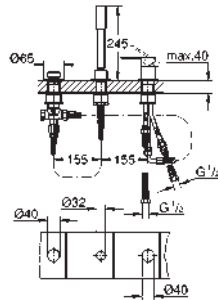

Ref. No. Colour EAN

19 965 001 Chrome 4005176409240

Lineare
3-hole single-lever bath combination

Three hole installation
GROHE SilkMove 35 mm ceramic cartridge
GROHE Long-Life Shine durable sparkling sheen
single lever mixer operating element
diverter bath/shower
hand shower Sena Stick (26 465)
metal shower hose 2000 mm (always chrome for any colour of the set)
flexible connection hoses
connection for shower hose
protected against backflow
for use with 29 037 000
for combination with 28 990 / 28 991

29 037 000 4005176865749