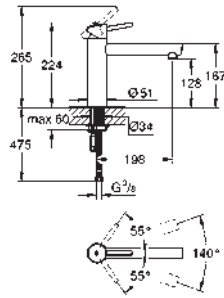

GROHE CONCETTO

Ref. No.	Colour	EAN
31 128 001	Chrome	4005176886737
31 128 DC1	supersteel	4005176891007

Concetto
Single-lever sink mixer 1/2"
medium spout
monobloc installation
GROHE Long-Life Shine finish
GROHE SilkMove 35 mm ceramic cartridge
mousseur
adjustable flow rate limiter
swivel cast spout
swivel area 140°
flexible connection hoses
rapid installation system