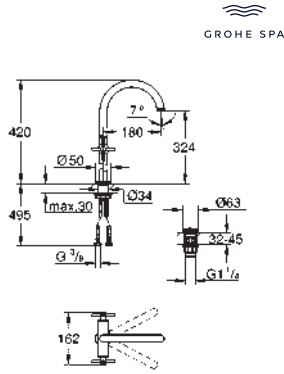

Ref. No.	Colour	EAN
21 149 000	Chrome	4005176762017
21 149 DC0	supersteel	4005176761249
21 149 GL0	cool sunrise	4005176761256
21 149 DA0	warm sunset	4005176761232
21 149 AL0	brushed hard graphite	4005176761225

Atrio Basin mixer, 1/2" XL-Size
for free-standing basins
ceramic headparts 1/2", 90°
GROHE Long-Life Shine durable sparkling sheen
GROHE EcoJoy 5.7 l/min laminar mousseur
rapid installation system
swivel tubular spout with mousseur and stop limiter
Push-open waste set 1 1/4"
flexible connection hoses
with cross handles
Two different sets of caps included. One set with „H“ and „C“ marking, one set without marking.