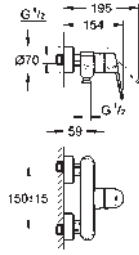

GROHE EURODISC COSMOPOLITAN

Ref. No. Colour EAN

33 569 002 Chrome 4005176887734

Eurodisc Cosmopolitan
Single-lever shower mixer 1/2"
wall mounted, metal lever
GROHE SilkMove 46 mm ceramic cartridge
GROHE Long-Life Shine durable sparkling sheen
adjustable flow rate limiter
adjustable minimum flow rate 2.5 l/min
shower bottom outlet 1/2"
integrated non-return valve, S-unions
protected against backflow
optional temperature limiter (46 308 000)

34 719 000 Chrome 4005176457654