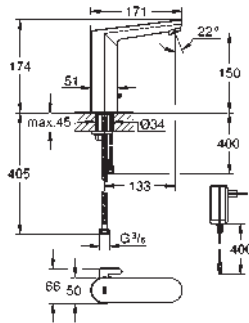

Eurosmart Cosmopolitan E
Infra-red electronic basin mixer 1/2" L-Size with mixing device and adjustable temperature limiter
with infrared sensor for bi-directional communication for monitoring, configuration and servicing
without power supply 36 338 000 (required)
GROHE Long-Life Shine finish
GROHE Water Saving mousseur 5.7 l/min
flexible connection hoses
non-return valve
dirt strainers
with integrated solenoid valve
rapid installation system
7 pre-set programs
auto flush
thermal disinfection
cleaning mode
additional functions and precise settings
by remote control 36 407
CE approved
noise classification 1 in accordance with DIN4109
type of protection faucet IP 59
replaces 36 421 000