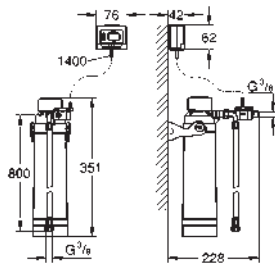

40 876 000 Chrome 4005176745201

**GROHE Blue
Ultrasafe filter starter set**

Consisting of:

GROHE Blue filter head
GROHE Blue Ultrasafe filter retains microplastic > 1 µm, 99.999 % of bacteria and 99,5 % of lead
reduces substances responsible for unpleasant taste and odour, e.g. chlorine
filter capacity 3000 l, the filter must be replaced after 6 months of use
flow meter for filter lifetime measurement including 2 x AA batteries
compatible with GROHE Blue Pure single faucets