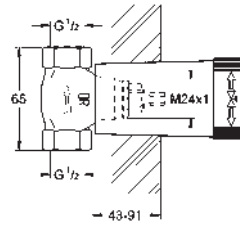

Concealed valve
pre-assembled headpart 1/2"
threaded union 1/2"
installation depth adjustable
43 - 91 mm
DR-brass