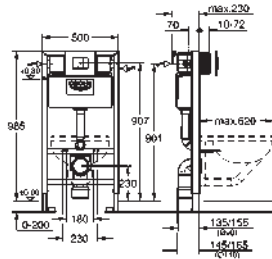

GROHE RAPID SL FOR WC

Ref. No. Colour EAN

38 888 000 Chrome 4005176879630

Rapid SL
4-in-1 set for WC, 1.00 m installation height
with flushing cistern 6 - 3 I

Consisting of:
Rapid SL element for WC (38 525 001)
Skate Cosmopolitan flush plate, chrome (38 732 000)
GROHE Fresh retro-fit set (38 796 000)
front wall brackets (38 558 00M)

38 885 000 Chrome 4005176879609