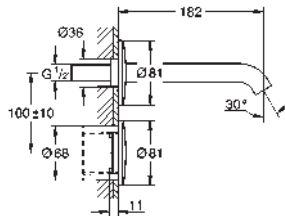

Essence E

Infra-red electronic wall basin tap without mixing device

with infrared sensor for bi-directional communication for monitoring, configuration and servicing for cold or premixed water

with transformer 100-230 V AC, 50-60 Hz, 6 V DC

laminar spray regulator 5.0 l/min

7 pre-set programs

auto flush

thermal disinfection

cleaning mode

additional functions and precise settings

by remote control 36 407

set for final installation

for use with Rapid SL 38 748 002 or roughing-in set 36 264 001

CE approved

noise classification 1 in accordance

with DIN4109

36 264 001 4005176416279

Concealed mounting box

wall installation

for installation with pre-mixed or cold water

suitable for IR-sets for final installation

connection housing for power supply

suitable for 36 447 000, 36 442 000