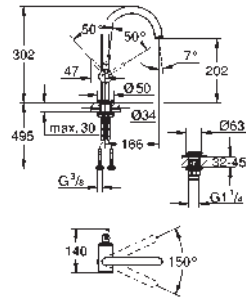

Ref. No.	Colour	EAN
24 362 000	Chrome	4005176760846
24 362 DC0	supersteel	4005176760877
24 362 GL0	cool sunrise	4005176760884
24 362 DA0	warm sunset	4005176760860
24 362 AL0	brushed hard graphite	4005176760853

Atrio
Single-lever basin mixer 1/2"
L-Size
monobloc installation
28 mm ceramic cartridge
with **GROHE SilkMove**
with temperature limiter
GROHE Long-Life Shine durable sparkling sheen
GROHE EcoJoy 5.7 l/min laminar mousseur
swivel tubular C-spout with mousseur
stop limiter
Push-open waste set 1 1/4"
flexible connection hoses