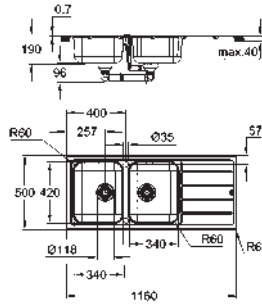

GROHE STAINLESS STEEL SINKS

Ref. No. Colour EAN

31 588 SD1 stainless steel 4005176626043

K500

Stainless Steel Sink with Drainer

model: K500 80-S 116/50 2.0 rev
mounting type: top mount
material: stainless steel AISI 304 (V2A)
material thickness: 0.7 mm

GROHE Long-Life Shine finish
finish: satin finish

GROHE Whisper

min. cabinet size: 800 mm
dimensions: 1160 x 500 mm
1 bowl: 340 x 420 x 185 mm
2 bowl: 340 x 420 x 185 mm
outer radius: R6 (topmount), inner bowl radius: R90

GROHE FastFixation

installation system
sink mountable left or right
cut-out (top mount): 1140 x 480 mm
drilling holes: 2 x 35 mm
waste: Ø 3.5"/90 mm waste strainer with automatic waste fitting
accessories included: automatic waste fitting with rotary handle, waste kit, basket strainer waste, mounting set
optional push to open excenter (40 986 SD0)
amount of fasteners included (top mount): 18