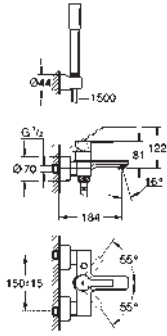

Ref. No.	Colour	EAN
33 850 001	Chrome	4005176409196

Lineare
Single-lever bath/shower mixer 1/2"
wall mounted
metal lever
GROHE SilkMove 35 mm ceramic cartridge
with temperature limiter
GROHE Long-Life Shine durable sparkling sheen
automatic diverter: bath/shower
mousseur
shower outlet 1/2"
integrated non-return valve
covered S-unions
protected against backflow
with shower set
Consisting of:
hand shower Sena Stick (26 465)
wall shower holder Tempesta 100
Cosmopolitan (27 594 000)
Silverflex shower hose 1.500 mm (28 364)