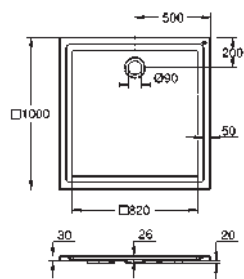

GROHE ACRYLIC SHOWER TRAYS

Ref. No.	Colour	EAN
39 300 000	alpine white	4005176346026

Acrylic shower tray 1000 x 1000
dimensions: 1000 x 1000 mm
depth: 30 mm
material: acrylic
diameter of waste outlet: 90 mm
recommended GROHE waste sets: 49 533 000 (vertical) and 49 534 000 (horizontal), sold separately
recommended installation material:
MEPA universal shower tray base unit BW 5 (# 150130) and wall rails for shower trays (# 190032)
or
MEPA mounting frame SF (# 150183)
rim sealing (# 180040)
recommended Poresta installation set # 17014416
recommended Schedel installation set SD 90083

39 301 000	alpine white	4005176346033