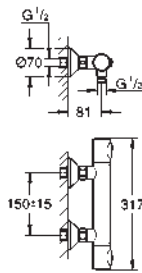

Grotherm 500
Thermostatic shower mixer 1/2"
wall mounted
GROHE Long-Life Shine durable sparkling sheen
GROHE SafeStop safety button at 38°C
(calibration required)
GROHE SafeStop Plus optional temperature limiter at 43°C included
GROHE thermostatic cartridge with wax thermoelement
integrated mixed water shut off
volume handle with **GROHE EcoButton**
headpart 90°
shower bottom outlet 1/2"
built-in non return valves
dirt strainers
protected against backflow
S-unions
metal escutcheon
GROHE Water Saving - Less water, perfect flow
professional edition

23 602 001 Chrome 4005176556029