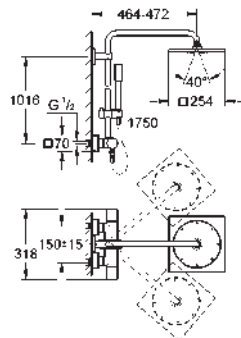

Rainshower F-series System 10"
Shower system with thermostat for wall mounting
horizontal swivable 450 mm projection shower arm
exposed thermostatic shower
with Aquadimmer function
allows change between:
head shower Rainshower F-Series 10" (27 271 000)
material: metal
with ball joint, rotation angle $\pm 20^\circ$
hand shower Sena Stick (28 034 000)
adjustable height via gliding element
(12 140 000)
GROHE TurboStat compact cartridge
with wax thermoelement
GROHE SafeStop safety button at 38°C
(calibration required)
GROHE SafeStop Plus optional temperature limiter at 43°C included
metal shower hose 1750 mm (28 025)
GROHE CoolTouch
GROHE DreamSpray perfect spray pattern
GROHE Long-Life Shine durable sparkling sheen
Inner WaterGuide for a longer life
minimum flow rate 7 l/min.