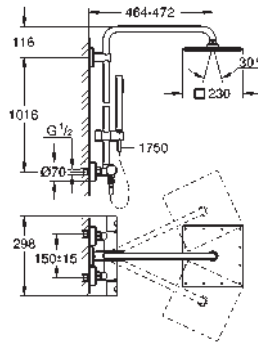

Euphoria System 230
Shower system with thermostat for wall mounting
Consisting of:
horizontal swivable 450 mm projection shower arm
exposed thermostatic shower
with Aquadimmer function
allows change between:
head shower 230 (27 479 000)
material: metal
Rain spray pattern
with ball joint
rotation angle $\pm 15^\circ$
hand shower Euphoria Cube Stick (27 698 000)
adjustable height via gliding element
(12 140 000)
Silverflex shower hose 1750 mm (28 388 000)
GROHE TurboStat compact cartridge
with wax thermoelement
GROHE SafeStop safety button at 38°C
(calibration required)
GROHE SafeStop Plus optional temperature limiter at 43°C included
GROHE DreamSpray perfect spray pattern
GROHE Long-Life Shine durable sparkling sheen
SpeedClean anti-limescale system
Inner WaterGuide for a longer life
TwistStop preventing the hose from twisting
GROHE MetalGrip ergonomically shaped metal handles
suitable for instantaneous heaters from 18 kW/h
minimum flow rate 7 l/min.
optional upgrade: **GROHE EasyReach** tray (26 362)

SHOWERS