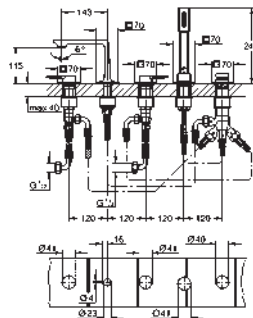

Allure
5-hole bath/shower combination

for installation under tiled surround
ceramic headparts 1/2", 90°

GROHE Long-Life Shine durable sparkling sheen

Consisting of:

pre-assembled spout fixing

with lever handles

bath spout with mousseur and diverter bath/shower

Sena hand shower 6.6 l/min

shower hose 2000 mm

flexible connection hoses

connection for shower hose

protected against backflow

optional baseframes for installation: 29 037 001/29 037 002