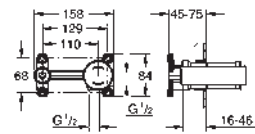

Single-lever mixer 1/2", universal concealed body
for 2 hole basin mixer
wall installation
without finishing trim set
GROHE SilkMove 35 mm ceramic cartridge
adjustable flow rate limiter
with temperature limiter
spout can be positioned on the right or left
DR-brass
installation device
allows for waterproofing of wall construction surrounding the concealed body
with sealing sleeve

24 178 001	★ Chrome	4005176698415
24 178 DC1	★ supersteel	4005176712395
24 178 GL1	★ cool sunrise	4005176712425
24 178 GN1	★ brushed cool sunrise	4005176712432
24 178 DA1	★ warm sunset	4005176712388
24 178 DL1	★ brushed warm sunset	4005176712401
24 178 A01	hard graphite	4005176711701
24 178 AL1	★ brushed hard graphite	4005176711718