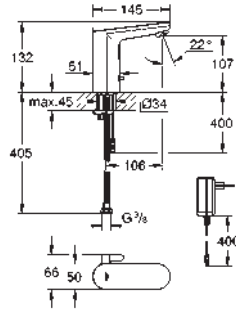

GROHE EUROSMART COSMOPOLITAN E

Ref. No. Colour EAN

36 325 002 Chrome 4005176318771

Eurosmart Cosmopolitan E
Infra-red electronic basin mixer 1/2" with mixing device and adjustable temperature limiter
with infrared sensor for bi-directional communication for monitoring, configuration and servicing
without power supply 36 338 000 (required)
GROHE Water Saving mousseur 5.7 l/min
flexible connection hoses
non-return valve
dirt strainers
with integrated solenoid valve
rapid installation system
7 pre-set programs
auto flush
thermal disinfection
cleaning mode
additional functions and precise settings
by remote control 36 407
CE approved
noise classification 1 in accordance with DIN4109
type of protection faucet IP 59
replaces 36 325 001

36 421 001 Chrome 4005176695612