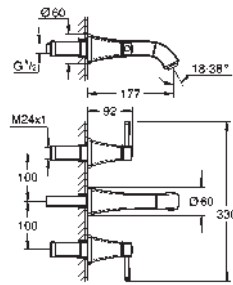

20 622 000 Chrome 4005176757976
20 622 IGO chrome/gold 4005176757990

Grandera
Three-hole basin mixer 1/2"
S-Size
wall mounted
set for final installation for
29 025 002
without concealed body
valves hot/cold
with headparts 1/2" - 90°
GROHE Long-Life Shine durable sparkling sheen
GROHE Water Saving - Less water, perfect flow
GROHE AquaGuide adjustable mousseur 5.7 l/min
centre distance 200 mm
projection 177 mm

20 623 000 Chrome 4005176758010
20 623 IGO chrome/gold 4005176758027
ditto, projection 234 mm

29 025 002 4005176519895