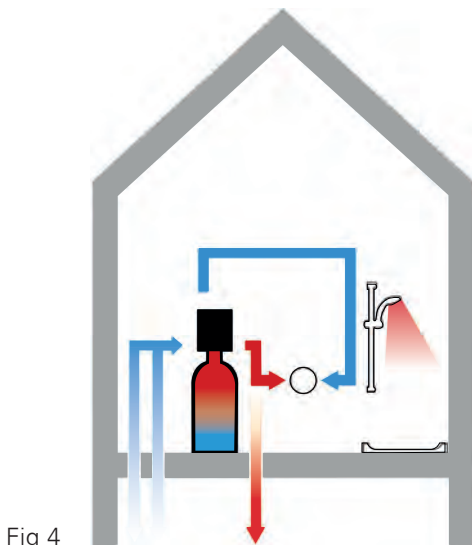

Fig 4

COMBINATION BOILER WATER SYSTEM

Your home has:

- A combination boiler for hot water on demand (usually located in the kitchen)
- NO storage tanks
- NO shower pump

How does it work?

- 1 - Cold water delivered at mains pressure (min 1.0 bar to boiler & cold supply)
- 2 - Water is heated as it travels through the combination boiler providing hot water on demand
- 3 - The pressure is dictated by the incoming mains and the flow of water is determined by the power of the selected boiler (Fig 5)