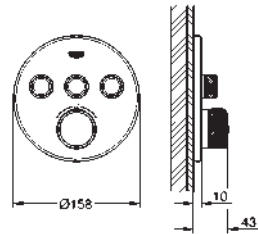

GROHE GROHTHERM SMARTCONTROL

Ref. No.	Colour	EAN
29 508 KF0	phantom black	4005176782541

Grotherm SmartControl
Thermostat for concealed installation with 3 valves
set for final installation for
GROHE Rapido SmartBox 35 600/35 604
metal wall escutcheon with **GROHE FastFixation** (covered escutcheon
and shaft sealing, covered fixing), retroactively 6° adjustable
GROHE Long-Life Shine finish
GROHE SmartControl push for ON-OFF, turn for volume adjustment from
GROHE Water Saving to full flow
exchangeable symbols
GROHE TurboStat compact cartridge
with wax thermoelement
GROHE ProGrip with knurl structure
GROHE SafeStop safety button at 38°C
(calibration required)
GROHE SafeStop Plus optional temperature limiter at 43°C or 46°C included
built-in non return valve
and dirt strainers
multiple outlets can be run simultaneously
without roughing-in-set
flow performance:
outlet A = 23 l/min
outlet B = 27 l/min
outlet C = 23 l/min
outlet A + B = 33 l/min
outlet A + B + C = 36 l/min

35 604 000		4005176698774
GROHE Rapido SmartBox universal rough-in box for concealed installation