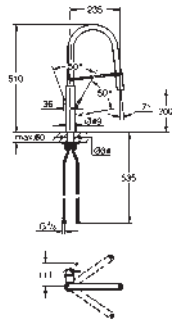

GROHE CONCETTO

Ref. No.	Colour	EAN
31 491 000	Chrome	4005176343308
31 491 DC0	supersteel	4005176343315

Concetto
Single-lever sink mixer 1/2"
monobloc installation
GROHE Long-Life Shine durable sparkling sheen
28 mm ceramic cartridge
with **GROHE SilkMove**
flow strainer
with integrated temperature limiter
professional spray
with flexible, hygienic GROHFlexx kitchen santoprene hose
diverter: laminar spray/SpeedClean shower jet
automatic return to laminar spray
GROHE Magnetic Docking guarantees easy retraction and smooth docking of the spray head back to the starting position
swivel spout
swivel area 360°
protected against backflow
flexible connection hoses
metal fixation set