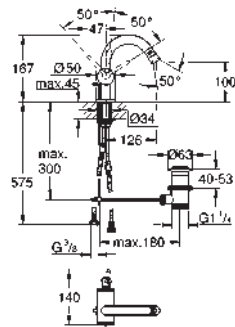

Atrio
Bidet mixer 1/2"
M-Size
monobloc installation
28 mm ceramic cartridge
with **GROHE SilkMove**
with temperature limiter
GROHE Long-Life Shine durable sparkling sheen
rapid installation system
tubular C-spout with ball-joint mousseur
pop-up waste set 1 1/4"
flexible connection hoses

24 366 000	Chrome	4005176762239
24 366 DC0	supersteel	4005176761041
24 366 GL0	cool sunrise	4005176761058
24 366 DA0	warm sunset	4005176761034
24 366 AL0	brushed hard graphite	4005176761027