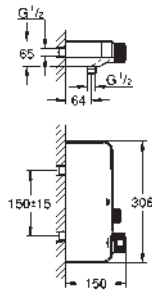

GROHE GROHTHERM SMARTCONTROL

	Ref. No.	Colour	EAN
	34 719 000	Chrome	4005176457654
	Grohtherm SmartControl Thermostatic shower mixer 1/2" wall mounted GROHE CoolTouch prevents scalding on hot surfaces GROHE Long-Life Shine durable sparkling sheen GROHE SafeStop safety button at 38°C (calibration required) GROHE SafeStop Plus optional temperature limiter at 43°C included GROHE TurboStat compact cartridge with wax thermoelement GROHE ProGrip with knurl structure GROHE SmartControl push for ON-OFF, turn for volume adjustment from GROHE Water Saving to full flow integrated GROHE EasyReach shower tray shower bottom outlet 1/2" built-in non return valve and dirt strainers protected against backflow