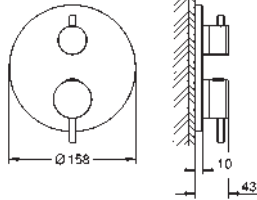

24 357 000	Chrome	4005176762093
24 357 DC0	supersteel	4005176761201
24 357 GL0	cool sunrise	4005176761218
24 357 DA0	warm sunset	4005176761195
24 357 AL0	brushed hard graphite	4005176761188

Atrio

Thermostatic mixer for 1 outlet with shut off valve

set for final installation for

GROHE Rapido SmartBox 35 600/35 604

GROHE TurboStat compact cartridge

with wax thermoelement

GROHE Long-Life Shine durable sparkling sheen

wall escutcheon with GROHE FastFixation

(covered escutcheon- and shaft sealing, covered fixing)

metal escutcheon, retroactively 6° adjustable

GROHE SafeStop safety button at 38°C

(calibration required)

GROHE SafeStop Plus optional temperature limiter at 43°C or 46°C included

built-in non return valve

and dirt strainers

ceramic stop valve, 120°

metal handles

flow performance:

outlet B = 27 l/min

outlet C = 30 l/min

without roughing-in-set

35 604 000	4005176698774
GROHE Rapido SmartBox universal rough-in box for concealed installation