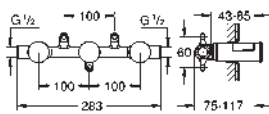

Two-handle basin mixer
concealed body, 1/2"
for 3-hole basin mixer
wall installation
without finishing trim set
DR-brass
installation device
allows for waterproofing of wall construction surrounding the concealed body
with sealing sleeve

29 416 000 Chrome 4005176757778
29 416 IGO chrome/gold 4005176757792
29 416 DA0 warm sunset 4005176757785