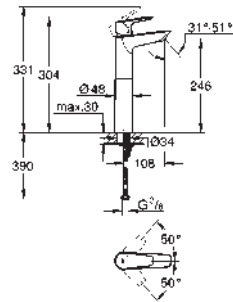

Ref. No.   Colour   EAN

23 761 001   Chrome   4005176556449

BauEdge
Basin mixer 1/2"
XL-Size
for free-standing basins
monobloc installation
metal lever
GROHE Long-Life 28 mm ceramic cartridge
with temperature limiter
GROHE Long-Life Shine durable sparkling sheen
Lead and Nickel Free Inner Water Ways
GROHE Water Saving mousseur 5.7 l/min
rapid installation system
smooth body
flexible connection hoses
professional edition