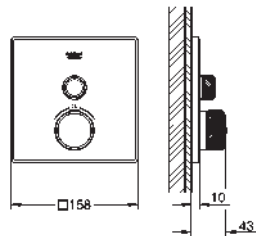

GROHE GROHTHERM SMARTCONTROL

Ref. No.	Colour	EAN
29 123 000	Chrome	4005176413292
29 123 GN0	brushed cool sunrise	4005176558122
29 123 DL0	brushed warm sunset	4005176558092
29 123 A00	hard graphite	4005176558054
29 123 AL0	brushed hard graphite	4005176558061

Grotherm SmartControl
Thermostat for concealed installation with one valve
set for final installation for
GROHE Rapido SmartBox 35 600/35 604
metal wall escutcheon with **GROHE FastFixation** (covered escutcheon and shaft sealing, covered fixing), retroactively 6° adjustable
GROHE Long-Life Shine durable sparkling sheen
GROHE SmartControl push for ON-OFF, turn for volume adjustment from GROHE Water Saving to full flow
exchangeable symbols
GROHE TurboStat compact cartridge with wax thermoelement
GROHE ProGrip with knurl structure
GROHE SafeStop safety button at 38°C (calibration required)
GROHE SafeStop Plus optional temperature limiter at 43°C or 46°C included
built-in non return valve and dirt strainers
without roughing-in-set
flow performance:
outlet A (to external shut-off) = 34 l/min
outlet B/C = 29 l/min

35 604 000 4005176698774
GROHE Rapido SmartBox universal rough-in box for concealed installation

29 124 000	Chrome	4005176413308
29 124 DC0	supersteel	4005176526329
29 124 GN0	brushed cool sunrise	4005176558207
29 124 DL0	brushed warm sunset	4005176558177
29 124 A00	hard graphite	4005176558139
29 124 AL0	brushed hard graphite	4005176558146