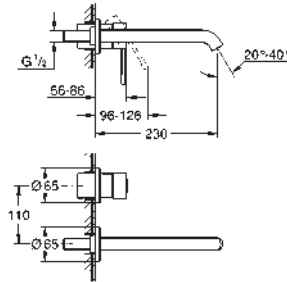

GROHE ESSENCE

Ref. No. Colour EAN

29 193 001	★ Chrome	4005176698286
29 193 DC1	★ supersteel	4005176711954
29 193 GL1	★ cool sunrise	4005176711985
29 193 GN1	★ brushed cool sunrise	4005176711992
29 193 DA1	★ warm sunset	4005176711947
29 193 DL1	★ brushed warm sunset	4005176711961
29 193 A01	hard graphite	4005176711916
29 193 AL1	★ brushed hard graphite	4005176711923

Essence
2-hole basin mixer
L-Size
wall mounted
set for final installation for
23 571 000
without concealed body
metal escutcheon
metal lever
GROHE Long-Life Shine durable sparkling sheen
GROHE Water Saving mousseur 5.7 l/min
GROHE AquaGuide adjustable mousseur
centre distance 110 mm
projection 230 mm
replaces 19 967 001
professional edition
replaces Essence two-hole basin mixer 19 967 xx1

23 571 000 4005176334276