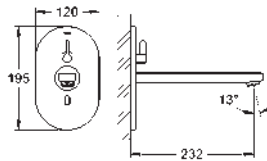

36 376 000 Chrome 4005176932243

**Eurosmart Cosmopolitan E
Infra-red electronic basin mixer with mixing device and adjustable
temperature limiter**

with infrared sensor for bi-directional communication
for monitoring, configuration and servicing
with transformer 100-230 V AC, 50-60 Hz, 6 V DC
laminar flow straightener 9 l/min
chrome escutcheon
chrome spout
projection 232 mm
7 pre-set programs
auto flush
thermal disinfection
cleaning mode
additional functions and precise settings
by remote control 36 407
set for final installation for concealed fitting box
36 339 001
CE approved
noise classification 1 in accordance
with DIN4109

36 315 000 Chrome 4005176896590
ditto, projection 172 mm