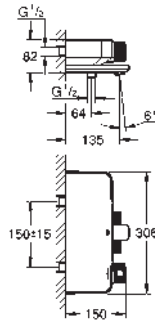

GROHE EURODISC COSMOPOLITAN

Ref. No. Colour EAN

34 718 000 Chrome 4005176457647

Grotherm SmartControl
Thermostatic bath/shower mixer 1/2"
wall mounted
GROHE CoolTouch prevents scalding on hot surfaces
GROHE Long-Life Shine durable sparkling sheen
GROHE SafeStop safety button at 38°C
(calibration required)
GROHE SafeStop Plus optional temperature limiter at 43°C included
GROHE TurboStat compact cartridge
with wax thermoelement
GROHE ProGrip with knurl structure
GROHE SmartControl push for ON-OFF, turn for volume adjustment from
GROHE Water Saving to full flow
integrated **GROHE EasyReach** shower tray
shower bottom outlet 1/2"
bath spout with mousseur
built-in non return valve
and dirt strainers
protected against backflow

33 395 002 Chrome 4005176887802