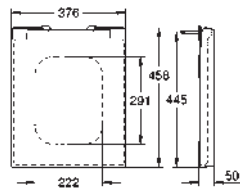

39 488 000 alpine white **4005176442735**
Cube Ceramic
WC seat soft close
with lid
quick release function
detachable
material: Duroplast
including fixation set
stainless steel hinges
easy fixation from above
weight bearing capacity 150 kg
compatible with all Cube Ceramic bowls