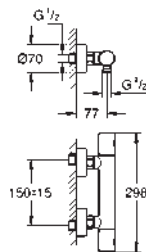

Grotherm 800 Cosmopolitan

Thermostatic shower mixer 1/2"

wall mounted
GROHE Long-Life Shine durable sparkling sheen
GROHE MetalGrip ergonomically shaped metal handles
GROHE SafeStop safety button at 38°C
(calibration required)
GROHE SafeStop Plus optional temperature limiter at 43°C included
GROHE TurboStat compact cartridge
with wax thermoelement
integrated mixed water shut off
volume handle with **GROHE EcoButton**
(economy button with individually
adjustable economy stop)
ceramic headpart 1/2", 180°
shower bottom outlet 1/2"
built-in non return valves
dirt strainers
protected against backflow
S-unions
metal escutcheon
GROHE Water Saving - Less water, perfect flow