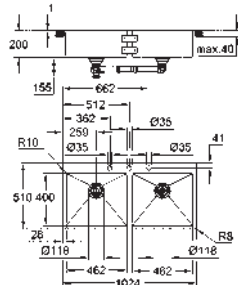

GROHE FastFixation

installation system
cut-out (top mount): 1009 x 495 mm (R3)
cut-out (flush mount): 1009 x 495 mm (R3) (top step outer size: -1025 x 511 -R8 deep -3.5 mm)
waste: Ø 3.5"/90 mm waste strainer with automatic waste fitting accessories included: automatic waste fitting with rotary handle, waste kit, basket strainer waste, mounting set
optional push to open excenter (40 986 SD0)
amount of fasteners included (top mount): 12