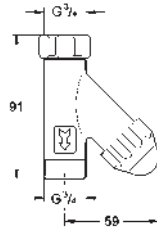

GROHE SAFETY SYSTEMS

Ref. No.	Colour	EAN
41 275 000	Chrome	4005176280481

Original WAS inclined filter 3/4"
suitable for cold and warm water up to + 80 C
transparent cap
mesh width 315 µm
stainless steel filter insert
GROHE Long-Life Shine durable sparkling sheen