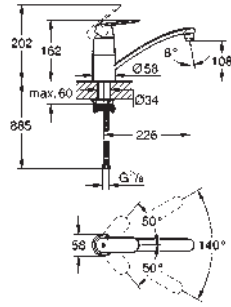

GROHE EUROSMART COSMOPOLITAN

Ref. No.	Colour	EAN
31 170 000	Chrome	4005176889165

Eurosmart Cosmopolitan
Single-lever sink mixer 1/2"
for installation in front of window
low spout
monobloc installation
GROHE Long-Life Shine finish
GROHE SilkMove 46 mm ceramic cartridge
adjustable flow rate limiter
mousseur
swivel tubular spout
swivel area 140°
non-removable socket height: 30 mm
flexible connection hoses