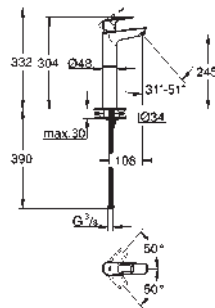

23 764 001 Chrome 4005176555848

BauLoop
Basin mixer 1/2"
XL-Size

for free-standing basins
metal lever
GROHE Long-Life 28 mm ceramic cartridge
with temperature limiter
GROHE Long-Life Shine durable sparkling sheen
Lead and Nickel Free Inner Water Ways
GROHE Water Saving mousseur 5.7 l/min
rapid installation system
smooth body
flexible connection hoses
professional edition