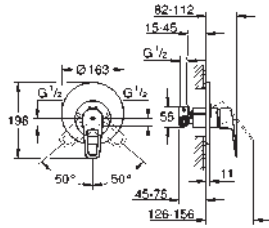

Ref. No. Colour EAN

29 080 001 Chrome 4005176555961

BauLoop
Single-lever shower mixer 1/2"
concealed installation
Consisting of:
set for final installation
metal lever
concealed body
GROHE Long-Life 46 mm ceramic cartridge
GROHE Long-Life Shine durable sparkling sheen
adjustable flow rate limiter
escutcheon- and shaft-sealing
optional temperature limiter (46 375 000)
professional edition

34 793 000 Chrome 4005176632433