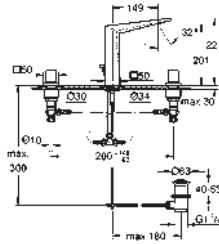

Ref. No.	Colour	EAN
	20 627 000	Chrome	4005176760167
	20 627 DC0	supersteel	4005176760198
	20 627 AL0	brushed hard graphite	4005176760181
Allure Brilliant Three-hole basin mixer 1/2" M-Size ceramic headparts 1/2", 90° GROHE Long-Life Shine durable sparkling sheen GROHE Water Saving 5.0 l/min. flow limiter spout with integrated mousseur pop-up waste set 1 1/4" pressure-proof, flexible connection hoses between spout and side valves			
	20 667 000	Chrome	4005176795510
	20 667 DC0	supersteel	4005176795527
	20 667 AL0	brushed hard graphite	4005176795534
Allure Brilliant Private Collection three-hole basin mixer with knurled trapeze handles			
	20 668 000	Chrome	4005176795008
	20 668 DC0	supersteel	4005176795015
	20 668 AL0	brushed hard graphite	4005176795022
Allure Brilliant Private Collection three-hole basin mixer with white Caesarstone trapeze handles			
	20 669 000	Chrome	4005176795039
	20 669 DC0	supersteel	4005176795046
	20 669 AL0	brushed hard graphite	4005176795053
Allure Brilliant Private Collection three-hole basin mixer with black Caesarstone trapeze handles			
	20 670 000	Chrome	4005176791680
	20 670 DC0	supersteel	4005176791697
	20 670 AL0	brushed hard graphite	4005176791703
Allure Brilliant Private Collection three-hole basin mixer with knurled knob handles			
	20 671 000	Chrome	4005176791710
	20 671 DC0	supersteel	4005176791727
	20 671 AL0	brushed hard graphite	4005176791734
Allure Brilliant Private Collection three-hole basin mixer with white Caesarstone knob handles			
	20 672 000	Chrome	4005176791741
	20 672 DC0	supersteel	4005176791758
	20 672 AL0	brushed hard graphite	4005176791963
Allure Brilliant Private Collection three-hole basin mixer with black Caesarstone knob handles