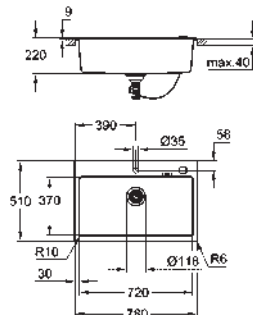

K700

Composite sink

model: K700 80-C 78/51 1.0

mounting type: top mount

material: quartz composite

GROHE Whisper

min. cabinet size: 800 mm

dimensions: 780 x 510 mm

1 bowl: 720 x 370 x 220 mm

outer radius: R6, inner bowl radius: R10

GROHE FastFixation installation system

cut-out: 764 x 494 mm

drainer: automatic waste fitting

accessories included: automatic waste fitting with rotary handle,

waste kit, basket strainer waste, mounting set

optional push to open excenter (40 986 SD0)

amount of fasteners included (top mount): 9

heat resistant up to 180° C