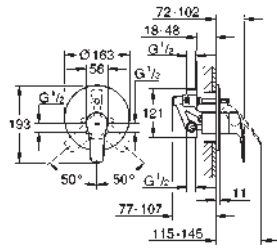

Ref. No. Colour EAN

33 305 003 Chrome 4005176613531

Eurosmart
Single-lever bath/shower mixer 1/2"
wall installation
metal lever
GROHE SilkMove 46 mm ceramic cartridge
GROHE Long-Life Shine durable sparkling sheen
GROHE FastFixation escutcheon with covered fixation
Consisting of:
set for final installation (19 450 003)
with concealed body
adjustable flow rate limiter
automatic diverter: bath/shower
metal escutcheon
escutcheon- and shaft-sealing
optional temperature limiter (46 308 000)
professional edition

13 448 003 Chrome 4005176613555