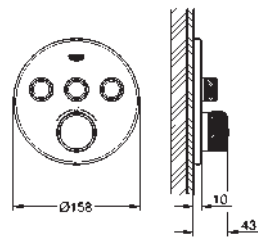

35 604 000	4005176698774
GROHE Rapido SmartBox universal rough-in box for concealed installation