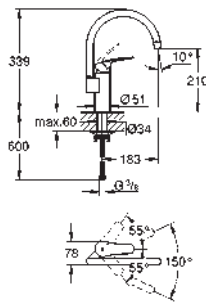

Eurosmart
Single-lever sink mixer 1/2"
high spout
monobloc installation
GROHE Long-Life Shine durable sparkling sheen
GROHE SilkMove 35 mm ceramic cartridge
integrated temperature limiter
mousseur
adjustable flow rate limiter
swivel tubular spout
swivel area 150°
Lead and Nickel Free Inner Water Ways
flexible connection hoses 3/8"
metal fixation set
professional edition

30 468 000 Chrome 4005176635755