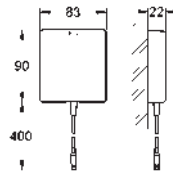

GROHE EUROECO COSMOPOLITAN E

Ref. No.

Colour

EAN

36 338 000

4005176896743

Switch mode power supply

for one eye infra-red wash basin mixer

switch mode power supply with operating voltage

100-230 V AC, 50 - 60 Hz

for concealed socket with cover and strain relief

suitable for the following products: 36 444 000, 36 440 000,

36 411 000, 36 413 000, 36 409 000, 36 325 001, 36 269 000,

36 015 001, 36 016 001, 36 421 000, 36 453 000