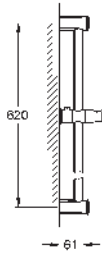

GROHE TEMPESTA

Ref. No.	Colour	EAN
27 519 000	Chrome	4005176886485

Tempesta Rustic
Shower rail, 600 mm
with wall brackets, glider and swival holder
GROHE Long-Life Shine durable sparkling sheen
available until 31 march 2023

SHOWERS