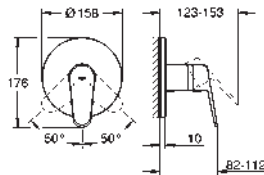

Eurodisc Cosmopolitan
Single-lever shower mixer trim
set for final installation for
GROHE Rapido SmartBox 35 600/35 604
GROHE SilkMove 46 mm ceramic cartridge
GROHE Long-Life Shine durable sparkling sheen
wall escutcheon with **GROHE FastFixation**
(covered escutcheon- and shaft sealing, covered fixing)
metal escutcheon, retroactively 6° adjustable
metal lever
flow performance:
outlet B or C = 30 l/min
without roughing-in-set

35 604 000 4005176698774
GROHE Rapido SmartBox universal rough-in box for concealed
installation