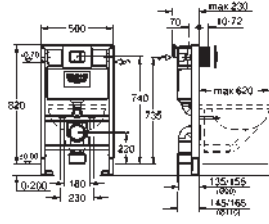

GROHE RAPID SL FOR WC

Ref. No.   Colour   EAN

38 773 20A   4005176771606

Rapid SL
3-in-1 set for WC, 0.82 m installation height
with flushing cistern 6 - 3 l
including WRAS approved filling valve
Consisting of:
Rapid SL element for WC (38 526 000)
Skate Cosmopolitan flush plate, chrome (38 732 000)
front wall brackets (38 558 00M)

38 868 000   Chrome   4005176878091