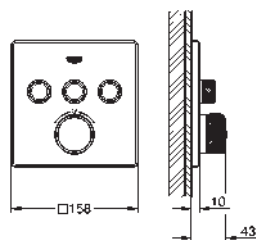

29 126 000	Chrome	4005176413322
29 126 DC0	supersteel	4005176526343
29 126 GN0	brushed cool sunrise	4005176558368
29 126 DL0	brushed warm sunset	4005176558337
29 126 A00	hard graphite	4005176558290
29 126 AL0	brushed hard graphite	4005176558306

Grotherm SmartControl
Thermostat for concealed installation with 3 valves
set for final installation for
GROHE Rapido SmartBox 35 600/35 604
metal wall escutcheon with **GROHE FastFixation** (covered escutcheon and shaft sealing, covered fixing), retroactively 6° adjustable
GROHE Long-Life Shine durable sparkling sheen
GROHE SmartControl push for ON-OFF, turn for volume adjustment from GROHE Water Saving to full flow
exchangeable symbols
GROHE TurboStat compact cartridge with wax thermoelement
GROHE ProGrip with knurl structure
GROHE SafeStop safety button at 38°C (calibration required)
GROHE SafeStop Plus optional temperature limiter at 43°C or 46°C included
built-in non return valve and dirt strainers
multiple outlets can be run simultaneously
without roughing-in-set
flow performance:
outlet A = 23 l/min
outlet B = 27 l/min
outlet C = 23 l/min
outlet A + B = 33 l/min
outlet A + B + C = 36 l/min

35 604 000		4005176698774
GROHE Rapido SmartBox universal rough-in box for concealed installation