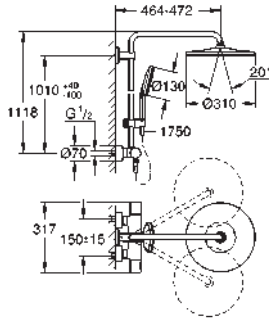

GROHE RAINSHOWER SMARTACTIVE SYSTEM

Ref. No. Colour EAN

22 119 KF0 phantom black 4005176782510

Rainshower SmartActive 310
Shower system with thermostat for wall mounting
Consisting of:
horizontal swivable 450 mm projection shower arm
exposed thermostatic shower
with Aquadimmer function
allows change between:
head shower Rainshower Mono 310
with ball joint
rotation angle $\pm 15^\circ$
hand shower Rainshower SmartActive 130 (22 127 KF0)
adjustable height via gliding element
including performance grip
Silverflex shower hose 1750 mm (28 388 000)
GROHE TurboStat compact cartridge
with wax thermoelement
GROHE SafeStop safety button at 38°C
(calibration required)
GROHE SafeStop Plus optional temperature limiter at 43°C included
GROHE CoolTouch prevents scalding on hot surfaces
GROHE DreamSpray perfect spray pattern
GROHE SmartTip showering spray selection via push of a ring
GROHE Long-Life Shine finish
GROHE Water Saving 9.5 l/min flow limiter
GROHE FastFixation upper bracket adjustable
SpeedClean anti-limescale system
suitable for instantaneous heaters from 18 kW/h
minimum flow rate 7 l/min.

26 649 000 Chrome 4005176533037