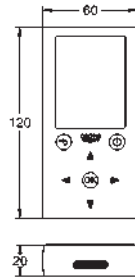

Remote control
for all GROHE one eye infra-red products
as of 06/2015 and GROHE Blue Home until 12/2018
monitoring
consumption and usage data
thermal disinfection cycles (infrared mixers)
auto flush cycles (infrared mixers)
cleaning mode cycles (GROHE Blue Home)
filter and CO₂ capacity (GROHE Blue Home)
configuration
cleaning mode activation
thermal disinfection (infrared mixers)
detection range (infrared mixers)
shut off delay (infrared mixers)
auto flush (infrared mixers)
filter capacity (GROHE Blue Home)
service
send and save profile
reset to factory or user settings
service details
demo mode
error codes (GROHE Blue Home)
3 x 1.5 V DC (AAA) battery supply

36 340 000 4005176911385