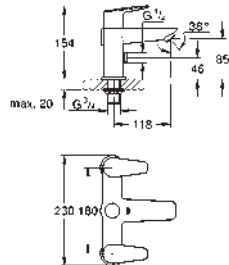

25 217 001   Chrome   4005176556661

BauEdge
Two-handled Bath/Shower mixer 1/2"
deck mounted
Ceramic valves 3/4", 90°
automatic diverter, lockable: bath/shower
integrated non-return valve
GROHE Long-Life Shine durable sparkling sheen
Min. recommended pressure 0.5 bar