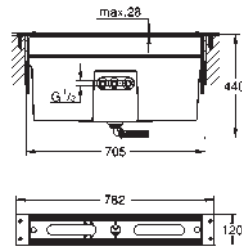

GROHE SPA

GROHE
ATRIO

SPA BATH
TAPS

Ref. No. Colour EAN

29 037 002 4005176519918

**4/5-hole bath combination (optional)
baseframe for installation
under tiled surround**
base frame
drainage box with
integrated outlet for splash water
allows for waterproofing of wall construction surrounding the concealed body
with sealing sleeve
caps to cover screw fixations always come in chrome color