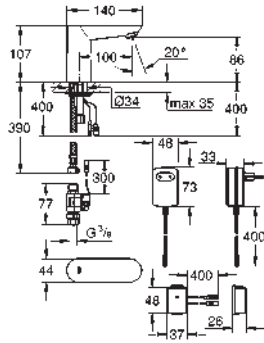

GROHE BLUETOOTH MONITORING

Ref. No. Colour EAN

36 409 000 Chrome 4005176320538

**Euroeco Cosmopolitan E Bluetooth
Infra-red electronic basin tap 1/2"**

with infrared sensor and Bluetooth module for bi-directional communication for monitoring, configuration and service purpose
without power supply 36 338 000 (required)
rapid installation system

GROHE Long-Life Shine finish

GROHE Water Saving mousseur 5.7 l/min

solenoid valve

dirt strainer

with Bluetooth 4.0* for wireless data communication

for Apple** and Android devices

Bluetooth range (max. 10 m) varies depending on materials used and walls between transmitter and receiver

monitoring

password protected products

app detects all Bluetooth products in range

auto flush cycles and timing last auto flush

usage per day over 30 days

thermal disinfection cycles and timings last disinfection

configuration

detection range and shut off delay

thermal disinfection

auto flush

cleaning mode

2 on/off timers

identification by name

service

send and save 3 profiles

reset to factory or user settings

hard and software version

CE approved

noise classification 1 in accordance

with DIN4109

type of protection faucet IP 59K

Mobile devices and GROHE IR Remote App*** are not included in delivery and have to be ordered separately via an authorised Apple store/store/iTunes or Google Play store.

* The Bluetooth word mark and logos are registered trademarks owned by Bluetooth SIG, Inc. and any use of such marks by Grohe AG is under license. Other trademarks and trade names are those of their respective owners.

** Apple, the Apple logo, iPod, iPod Touch, iPhone and iTunes are trademarks of Apple Inc., registered in the U.S. and other countries. Apple is not responsible for the function of this device or its compliance with safety and regulatory standards

*** Available for free via iTunes app or Google Play store.

COMMERCIAL
FITTINGS