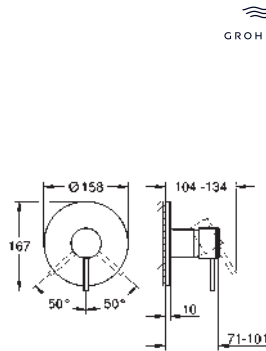

Ref. No.	Colour	EAN
24 354 000	Chrome	4005176762062
24 354 DC0	supersteel	4005176761591
24 354 GL0	cool sunrise	4005176761607
24 354 DA0	warm sunset	4005176761584
24 354 AL0	brushed hard graphite	4005176761577

Aerio
Single-lever shower mixer trim
set for final installation for
GROHE Rapido SmartBox 35 600/35 604
GROHE SilkMove 46 mm ceramic cartridge
GROHE Long-Life Shine durable sparkling sheen
wall escutcheon with GROHE FastFixation
(covered escutcheon- and shaft sealing, covered fixing)
metal escutcheon, retroactively 6° adjustable
metal lever
flow performance:
outlet B or C = 30 l/min
without roughing-in-set

35 604 000	4005176698774
GROHE Rapido SmartBox universal rough-in box for concealed installation