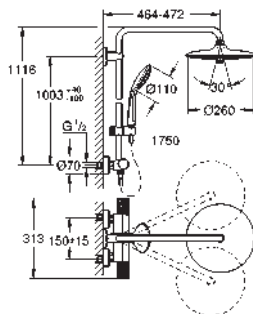

Euphoria System 260
Shower system with thermostatic mixer for wall mounting
Consisting of:
horizontal swivable 450 mm projection shower arm
exposed thermostatic shower
with Aquadimmer function
allows change between:
head shower Euphoria 260 (26 455)
Rain, SmartRain, Jet
with ball joint
rotation angle $\pm 15^\circ$
hand shower Euphoria 110 Massage
(27 221 000)
3 spray patterns:
Rain, Massage, SmartRain
adjustable height via gliding element
Silverflex shower hose 1750 mm (28 388 000)
GROHE TurboStat compact cartridge
with wax thermoelement
GROHE SafeStop safety button at 38°C
(calibration required)
GROHE SafeStop Plus optional temperature limiter at 43°C included
GROHE CoolTouch prevents scalding on hot surfaces
GROHE ProGrip with knurl structure
GROHE DreamSpray perfect spray pattern
GROHE Long-Life Shine durable sparkling sheen
GROHE SprayDimmer (Stepless
flow rate reduction)
GROHE FastFixation upper bracket adjustable
Inner WaterGuide for a longer life
SpeedClean anti-limescale system
TwistStop preventing the hose from twisting
suitable for instantaneous heaters from 18 kW/h
minimum flow rate 7 l/min.
optional upgrade: **GROHE EasyReach** tray (26 362)
professional edition