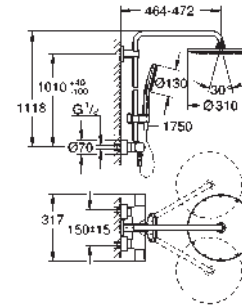

Rainshower SmartActive 310
Shower system with thermostat for wall mounting
Consisting of:
horizontal swivable 450 mm projection shower arm
exposed thermostatic shower
with Aquadimmer function
allows change between:
Rainshower Cosmopolitan 310 head shower (27 477 000)
material: metal
with ball joint
rotation angle $\pm 15^\circ$
hand shower Rainshower SmartActive 130 (26 544)
adjustable height via gliding element
Silverflex shower hose 1750 mm (28 388 000)
GROHE TurboStat compact cartridge
with wax thermoelement
GROHE SafeStop safety button at 38°C
(calibration required)
GROHE SafeStop Plus optional temperature limiter at 43°C included
GROHE CoolTouch prevents scalding on hot surfaces
GROHE DreamSpray perfect spray pattern
GROHE SmartTip showering spray selection via push of a ring
GROHE Long-Life Shine durable sparkling sheen
GROHE FastFixation upper bracket adjustable
SpeedClean anti-limescale system
suitable for instantaneous heaters from 18 kW/h
minimum flow rate 7 l/min.

27 968 001 Chrome 4005176533006
ditto, with GROHE EcoJoy 9.5 l/min flow limiter