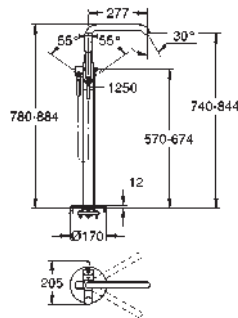

Essence
Single-lever bath mixer 1/2", floor mounted
set for final installation for
45 984 001
without roughing-in-set
GROHE SilkMove 35 mm ceramic cartridge
with temperature limiter
GROHE Long-Life Shine durable sparkling sheen
automatic diverter: bath/shower
swivel spout with mousseur
and stop limiter
projection 277 mm
integrated non-return valve
in the shower outlet 1/2"
with shower holder
for chrome: hand shower 27400000
Silverflex shower hose 1250 mm (28 362)
protected against backflow
professional edition
replaces Essence floor mounted bath mixer 23 491 xx1