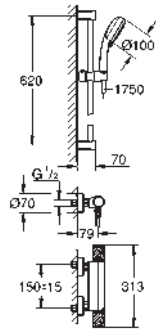

GROHE GROHTHERM 1000 PERFORMANCE

Ref. No. Colour EAN

34 838 000 Chrome 4005176698767

Grotherm 1000 Performance
Thermostatic shower mixer 1/2" with shower set
Consisting of:
Grotherm 1000 Performance thermostatic shower mixer 1/2" (34 832)
Tempesta Cosmopolitan 100 shower set, 2 sprays, 600 mm (27 578 002)
professional edition

47 175 000 4005176803895

GROHE TurboStat cartridge 1/2"
for reversed inlets (hot water right)
fits Grotherm 800, Grotherm 800 Cosmopolitan, Grotherm 1000 Performance,
Grotherm 1000, Grotherm Cube, Grotherm 2000, Grotherm 3000 and
Grotherm SmartControl exposed thermostats
service solution, does not comply with EN1111
Note: CoolTouch-function is omitted after
being installed in exposed fittings