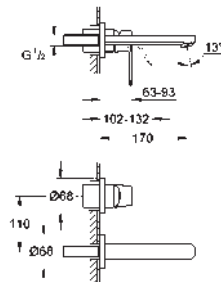

Eurosmart Cosmopolitan
2-hole basin mixer
S-Size
wall mounted
set for final installation for 23 571 000
without concealed body
metal escutcheon
metal lever
GROHE Long-Life Shine durable sparkling sheen
GROHE AquaGuide adjustable mousseur
centre distance 110 mm
projection 170 mm

23 571 000 4005176334276