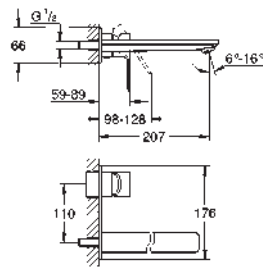

Lineare
2-hole basin mixer
L-Size
wall mounted
set for final installation for
23 571 000
without concealed body
metal escutcheon
metal lever
GROHE Long-Life Shine durable sparkling sheen
GROHE Water Saving mousseur 5.7 l/min
GROHE AquaGuide adjustable mousseur
centre distance 110 mm
projection 207 mm

23 571 000		4005176334276