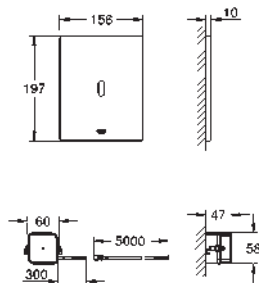

GROHE ELECTRONIC ACTUATIONS FOR WC

Ref. No. Colour EAN

37 504 000 Chrome 4005176320521

Tectron Skate Bluetooth
Infra-red electronic for WC
for flushing cistern GD 2 / Rapid SL 1.13 m only
with transformer 100-240 V AC, 50-60 Hz, 6.75 V DC
with infrared sensor and Bluetooth module for bi-directional communication for monitoring, configuration and service purpose
with additional manual actuation
GROHE Long-Life Shine finish
front plate 156 x 197 mm
servo motor
for use with Rapid SLX please order shaft 66 791 000 (sold separately)
with Bluetooth 4.0* for wireless data communication
for Apple** and Android devices
Bluetooth range (max. 10 m) varies depending on materials used and walls between transmitter and receiver

monitoring
password protected products
app detects all Bluetooth products in range
auto flush cycles and timing last auto flush
usage per day over 30 days

configuration
detection range and shut off delay
auto flush
cleaning mode

2 on/off timers
identification by name

service
send and save 3 profiles
reset to factory or user settings
hard and software version
CE approved

Mobile devices and GROHE IR Remote App*** are not included in delivery and have to be ordered separately via an authorised Apple store/store/iTunes or Google Play store.

* The Bluetooth word mark and logos are registered trademarks owned by Bluetooth SIG, Inc. and any use of such marks by Grohe AG is under license. Other trademarks and trade names are those of their respective owners.

** Apple, the Apple logo, iPod, iPod Touch, iPhone and iTunes are trademarks of Apple Inc., registered in the U.S. and other countries. Apple is not responsible for the function of this device or its compliance with safety and regulatory standards