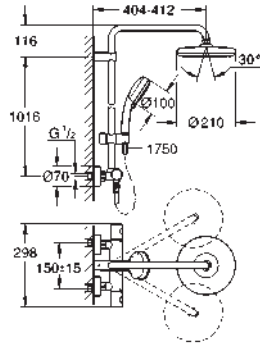

GROHE TEMPESTA SYSTEM

Ref. No.	Colour	EAN
26 514 000	Chrome	4005176476099

Tempesta Cosmopolitan System 210 Shower system with thermostat for wall mounting

Consisting of:
horizontal swivable 390 mm projection shower arm
exposed thermostatic shower
with Aquadimmer function
allows change between:
head shower Tempesta 210 9.5 l/min (26 410)
Rain spray pattern
with ball joint
rotation angle $\pm 15^\circ$
hand shower Tempesta Cosmopolitan 100
2 spray patterns:
Rain, Jet
adjustable height via gliding element
Rotaflex shower hose 1750 mm 1/2" x 1/2" (28 410)
GROHE Water Saving 9.5 l/min flow limiter
GROHE TurboStat compact cartridge
with wax thermoelement
GROHE SafeStop safety button at 38°C
(calibration required)
GROHE SafeStop Plus integrated temperature
limiter at max 50°C
GROHE DreamSpray perfect spray pattern
GROHE Long-Life Shine durable sparkling sheen
GROHE MetalGrip ergonomically shaped metal handles
SpeedClean anti-limescale system
Inner WaterGuide for a longer life
TwistStop preventing the hose from twisting
suitable for instantaneous heaters from 18 kW/h
minimum flow rate 7 l/min.
optional upgrade: **GROHE EasyReach** tray (26 362)

26 302 001	Chrome	4005176408137