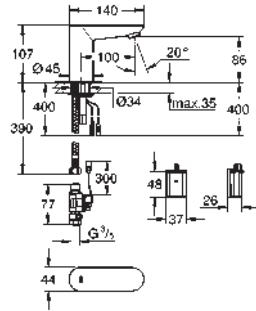

GROHE EUROECO COSMOPOLITAN E

Ref. No. Colour EAN

36 271 000 Chrome 4005176893193

Euroeco Cosmopolitan E
Infra-red electronic basin tap
with infrared sensor for bi-directional communication for monitoring, configuration and servicing for cold or premixed water
6V lithium battery, type CR-P2
battery lifetime approx. 7 years (150 actuations a day)
GROHE Water Saving mousseur 5.7 l/min
flexible connection hoses
dirt strainers
solenoid valve
external battery
rapid installation system
multistage battery status display
7 pre-set programs
auto flush
thermal disinfection
cleaning mode
additional functions and precise settings
by remote control 36 407
CE approved
noise classification 1 in accordance with DIN4109
type of protection faucet IP 59K

36 269 000 Chrome 4005176893179