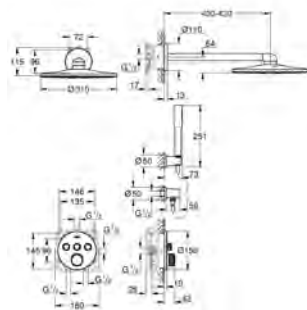

34 705 000	Chrome	4005176413285

Grotherm SmartControl
Perfect shower set with Rainshower SmartActive 310
Consisting of:
concealed thermostat with 3 valves
Grotherm SmartControl set for final installation
(29 121 000)
GROHE Rapido SmartBox 35 600/35 604
Rainshower 310 head shower set (26 475) including head shower with 2 sprays,
horizontal shower arm 400 mm and head shower rough-in (26 483 000)
Euphoria Cosmopolitan Stick handshower (27 367)
Rainshower wall holder (27 074 000)
Rainshower wall union 1/2" (27 057 000)
Silverflex shower hose 1.500 mm (28 364)