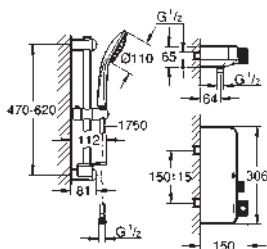

34 720 000	Chrome	4005176457661
	Grohtherm SmartControl Thermostatic shower mixer 1/2" with shower set Consisting of: Grohtherm SmartControl thermostatic shower mixer (34 719 000) Euphoria 110 Massage shower set, 600 mm (27 231 001)