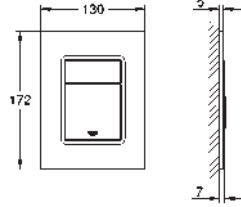

GROHE FLUSH PLATES FOR WC

Ref. No.	Colour	EAN
37 535 000	Chrome	4005176416019
37 535 P00	matt chrome	4005176416026
37 535 SH0	alpine white	4005176416033
37 535 DC0	supersteel	4005176416040
37 535 BE0	polished nickel	4005176431340
37 535 EN0	brushed nickel	4005176431319
37 535 GL0	cool sunrise	4005176431302
37 535 GN0	brushed cool sunrise	4005176431296
37 535 DA0	warm sunset	4005176431333
37 535 DL0	brushed warm sunset	4005176431326
37 535 A00	hard graphite	4005176431364
37 535 AL0	brushed hard graphite	4005176431357

Skate Cosmopolitan S

Flush plate

for dual flush or start & stop actuation
for pneumatic drop valve AV1
compatible with Rapid SL/GD2 1.13 m

for vertical installation

130 x 172 mm
made of ABS

GROHE Long-Life Shine durable sparkling sheen

GROHE Water Saving - Less water, perfect flow
flush plate with magnetic holder and fixing brackets included
compatible with Rapid SLX

for use with Rapid SL and Uniset with GD 2 cistern please order shaft 40 911 000 (sold separately)