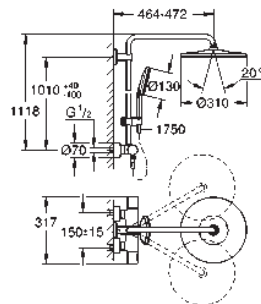

26 648 LSO moon white 4005176533068
ditto, head shower with white spray plate