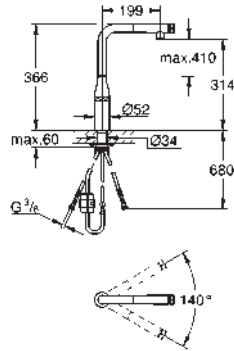

GROHE ZEDRA / ZEDRA SMARTCONTROL / ZEDRA TOUCH

Ref. No.	Colour	EAN
32 553 002	Chrome	4005176466649
32 553 DC2	supersteel	4005176466656

Zedra
Single-lever sink mixer 1/2"
 monobloc installation
GROHE Long-Life Shine durable sparkling sheen
GROHE SilkMove 35 mm ceramic cartridge
GROHE Magnetic Docking guarantees easy retraction and smooth docking of the spray head back to the starting position
 pull-out dual spray
 diverter: laminar spray/SpeedClean shower jet
 automatic return to laminar spray
 adjustable flow rate limiter
 swivel tubular spout
 swivel area 360°
 protected against backflow
 flexible connection hoses
 metal fixation set
 Lead and Nickel Free Inner Water Ways