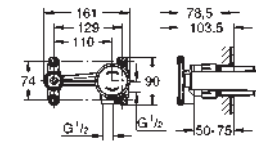

Single-lever mixer 1/2", concealed body
for 2 hole basin mixer
without finishing trim set
GROHE FeatherControl Joystick cartridge
wall installation
installation device
DR-brass
allows for waterproofing of wall construction surrounding the concealed body with sealing sleeve

24 364 000	Chrome	4005176762222
24 364 DC0	supersteel	4005176760952
24 364 GL0	cool sunrise	4005176760969
24 364 DA0	warm sunset	4005176760945
24 364 AL0	brushed hard graphite	4005176760938