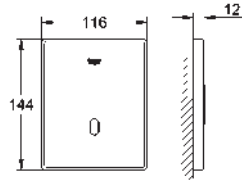

GROHE ELECTRONIC ACTUATIONS FOR URINAL

Ref. No.   Colour   EAN

37 324 001   Chrome   4005176929526
37 324 SD1   stainless steel   4005176929533

Tectron Skate

Infra-red electronic for Urinal

with infrared sensor for bi-directional communication for monitoring, configuration and servicing
6V lithium battery, type CR-P2
battery lifetime approx. 7 years (150 actuations a day)
cartridge with solenoid valve and dirt strainer
front plate 116 x 144 mm
flow pressure min 0.5 bar
operating pressure max 10 bar
multistage battery status display
7 pre-set programs
auto flush
cleaning mode
pre-flush on/off
additional functions and precise settings
by remote control 36 407
adjustable flow time by hand or remote
compatible with
Rapido U or Rapido UMB
CE approved

37 503 000   Chrome   4005176320507

Tectron Skate Bluetooth Infra-red electronic for Urinal for Rapido U 37 338 000

with transformer 100-240 V AC, 50-60 Hz, 6.75 V DC
with infrared sensor and Bluetooth module for bi-directional communication for monitoring, configuration and service purpose
GROHE Long-Life Shine finish
flow pressure min 0.5 bar
operating pressure max 10 bar
with Bluetooth 4.0* for wireless data communication
Bluetooth transmitter frequency: 2.4 GHz
for Apple** and Android devices
Bluetooth range (max. 10 m) varies depending on materials used and walls
between transmitter and receiver
monitoring
password protected products
app detects all Bluetooth products in range
auto flush cycles and timing last auto flush
usage per day over 30 days
configuration
detection range and shut off delay
auto flush
cleaning mode
2 on/off timers
identification by name
service
send and save 3 profiles
reset to factory or user settings
CE approved
hard and software version