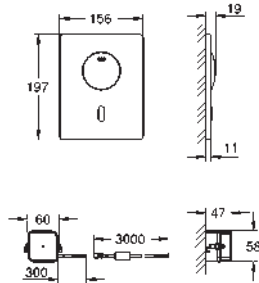

GROHE ELECTRONIC ACTUATIONS FOR WC

Ref. No. Colour EAN

37 504 000 Chrome 4005176320521

Tectron Skate Bluetooth
Infra-red electronic for WC
for flushing cistern GD 2 / Rapid SL 1.13 m only
with transformer 100-240 V AC, 50-60 Hz, 6.75 V DC
with infrared sensor and Bluetooth module for bi-directional communication for monitoring, configuration and service purpose
with additional manual actuation
GROHE Long-Life Shine finish
front plate 156 x 197 mm
servo motor
for use with Rapid SLX please order shaft 66 791 000 (sold separately)
with Bluetooth 4.0* for wireless data communication
for Apple** and Android devices
Bluetooth range (max. 10 m) varies depending on materials used and walls between transmitter and receiver

monitoring
password protected products
app detects all Bluetooth products in range
auto flush cycles and timing last auto flush
usage per day over 30 days

configuration
detection range and shut off delay
auto flush
cleaning mode

2 on/off timers
identification by name

service
send and save 3 profiles
reset to factory or user settings
hard and software version
CE approved

Mobile devices and GROHE IR Remote App*** are not included in delivery and have to be ordered separately via an authorised Apple store/store/iTunes or Google Play store.

* The Bluetooth word mark and logos are registered trademarks owned by Bluetooth SIG, Inc. and any use of such marks by Grohe AG is under license. Other trademarks and trade names are those of their respective owners.

** Apple, the Apple logo, iPod, iPod Touch, iPhone and iTunes are trademarks of Apple Inc., registered in the U.S. and other countries. Apple is not responsible for the function of this device or its compliance with safety and regulatory standards

*** Available for free via iTunes app or Google Play store.

39 881 000 Chrome 4005176706790
39 881 SH0 alpine white 4005176706806

Tectron Bau E
Infra-red electronic for WC flushing cistern
with infrared sensor for bi-directional communication for monitoring, configuration and servicing
GROHE Long-Life Shine durable sparkling sheen
with transformer 42 470 000 100-230 V AC 50-60 Hz, 6.75 V 4 W DC
for new installations and retrofit to all GD2 cisterns
servo motor
concealed installation
front plate 156 x 197 mm
hidden anti-theft device
infra-red control
7 pre-set programs
auto flush
cleaning mode
pre-flush on/off
additional functions and precise settings
by remote control 36 407
adjustable flush (3 - 9 l) by hand or remote
CE approved