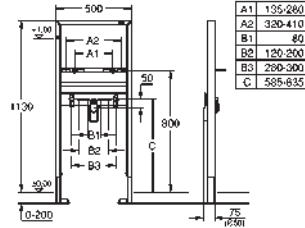

GROHE RAPID SL FOR WASH BASIN AND BIDET

Ref. No. Colour EAN

38 554 001 4005176863806

Rapid SL
Element for wash basin, single hole installation with noise protection

1.13 m finished installation height
for on-the-wall installations or studded walls

Includes

1. wash basin fixing bolts with fixing device for ceramic
   - variable distance of fixing bolts
   - HT-outlet bend Ø 50 mm
   - seal Ø 32 mm
   - 2 noise protected fitting connections 1/2"
2. for on-the-wall installation please order wall brackets 38 558 00M (sold separately)