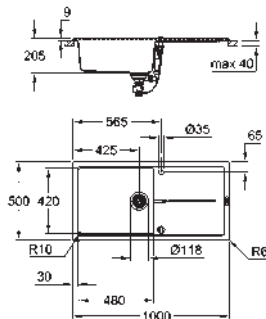

K400

Composite sink with drainer
model: K400 60-C 100/50 1.0 rev
mounting type: top mount
material: quartz composite

GROHE Whisper

min. cabinet size: 600 mm
dimensions: 1000 x 500 mm
1 bowl: 480 x 420 x 205 mm
outer radius: R6, inner bowl radius: R10

GROHE FastFixation installation system

sink mountable left or right
cut-out: 980 x 480 mm
drainer: automatic waste fitting
accessories included: automatic waste fitting with rotary handle, waste kit, basket strainer waste, mounting set
optional push to open excenter (40 986 SD0)
amount of fasteners included (top mount): 12
heat resistant up to 180° C