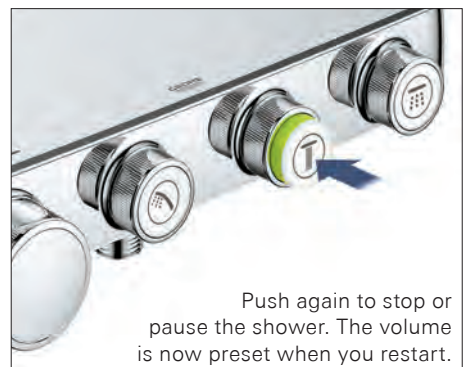

Turn to adjust the water volume gradually from Eco to Full Flow.

Push again to stop or pause the shower. The volume is now preset when you restart.