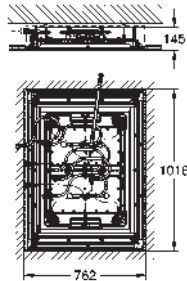

1016 mm x 762 mm x 145 mm

material: metal

minimum flow rate 25 l/min

min. recommended pressure 3.0 bar

1 x AquaCurtain

1 x Pure XL spray

1 x 2 mist spray

2 x GROHE PureRain spray 400 x 190 mm

2 x XL Waterfall (separately controlled)

1 x 4 Bokoma Spray with adjustment angle 20° and combinations

full spectrum LED: soft light with changing rainbow colours

individually adjustable: permanent lighting with colour selection

power supply for light 12 V DC

CE approved

SpeedClean anti-limescale system

GROHE DreamSpray perfect spray pattern

GROHE Long-Life Shine finish

requires rough-in set (26 865 000), F-digital Deluxe base unit box (26 864 000),

Bluetooth unit (36 475 000) and various cable connections – all to be ordered

separately due to installation situation.

The ceiling construction must be appropriate for the static requirement of the

product (total product weight > 70 kg). Ceiling shower has to be controlled by

8 outlets + 1 hand shower outlet and the performance of the waste must be of

sufficient size (> 100 l/min). For detailed planning please see separate planning &

installation guide before start.

recommendation: configuration with Grohtherm SmartControl

3 x Grohtherm SmartControl (29 126 000)

3 x GROHE Rapido SmartBox (35 604 000)

1 x Rainshower Aqua Cube Stick wall holder set 1 spray (26 886 000)

this product contains built-in LED lamps, which cannot

be changed: energy efficiency class: A++