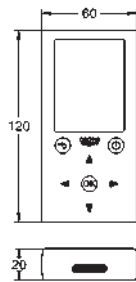

Remote control
for all GROHE one eye infra-red products
as of 06/2015 and GROHE Blue Home until 12/2018

monitoring
consumption and usage data
thermal disinfection cycles (infrared mixers)
auto flush cycles (infrared mixers)
cleaning mode cycles (GROHE Blue Home)
filter and CO₂ capacity (GROHE Blue Home)

configuration
cleaning mode activation
thermal disinfection (infrared mixers)
detection range (infrared mixers)
shut off delay (infrared mixers)
auto flush (infrared mixers)
filter capacity (GROHE Blue Home)

service
send and save profile
reset to factory or user settings
service details
demo mode
error codes (GROHE Blue Home)
3 x 1.5 V DC (AAA) battery supply

36 340 000   **4005176911385**