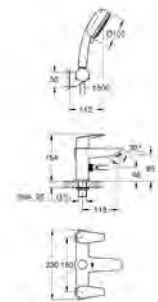

BauEdge
Two-handed Bath/Shower mixer 1/2"
deck mounted
Ceramic valves 3/4", 90°
automatic diverter, lockable: bath/shower
integrated non-return valve
GROHE Long-Life Shine durable sparkling sheen
Min. recommended pressure 0.5 bar
with shower set
Tempesta Cosmopolitan hand shower (26 130)
Tempesta shower holder (27 595)
Relaxaflex shower hose 1500 mm (28 161)