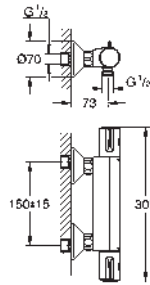

GROHE GROHTHERM 800

Ref. No. Colour EAN

34 558 000 Chrome 4005176310089

Grohtherm 800
Thermostatic shower mixer 1/2"
wall mounted
GROHE Long-Life Shine durable sparkling sheen
GROHE SafeStop safety button at 38°C
(calibration required)
GROHE SafeStop Plus optional temperature limiter at 43°C included
GROHE TurboStat compact cartridge
with wax thermoelement
integrated mixed water shut off
volume handle with **GROHE EcoButton**
(economy button with individually
adjustable economy stop)
ceramic headpart 1/2", 180°
shower bottom outlet 1/2"
dirt strainers
built-in non return valves
protected against backflow
S-unions
metal escutcheon
GROHE Water Saving - Less water, perfect flow

34 562 000 Chrome 4005176310102