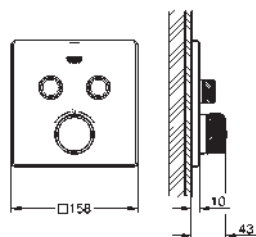

Grotherm SmartControl
Thermostat for concealed installation with 2 valves
set for final installation for
GROHE Rapido SmartBox 35 600/35 604
metal wall escutcheon with **GROHE FastFixation** (covered escutcheon and shaft sealing, covered fixing), retroactively 6° adjustable
GROHE Long-Life Shine durable sparkling sheen
GROHE SmartControl push for ON-OFF, turn for volume adjustment from GROHE Water Saving to full flow
exchangeable symbols
GROHE TurboStat compact cartridge with wax thermoelement
GROHE ProGrip with knurl structure
GROHE SafeStop safety button at 38°C (calibration required)
GROHE SafeStop Plus optional temperature limiter at 43°C or 46°C included
built-in non return valve and dirt strainers
multiple outlets can be run simultaneously
without roughing-in-set
flow performance:
outlet B = 24 l/min
outlet C = 26 l/min
outlet B+C = 29 l/min

35 604 000 4005176698774
GROHE Rapido SmartBox universal rough-in box for concealed installation