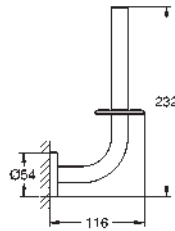

40 385 001	★ Chrome	4005176326356
40 385 DC1	★ supersteel	4005176413094
40 385 BE1	polished nickel	4005176430206
40 385 EN1	brushed nickel	4005176430299
40 385 GL1	★ cool sunrise	4005176429453
40 385 GN1	★ brushed cool sunrise	4005176429903
40 385 DA1	★ warm sunset	4005176429309
40 385 DL1	★ brushed warm sunset	4005176430053
40 385 A01	hard graphite	4005176429606
40 385 AL1	★ brushed hard graphite	4005176429750

Essentials

Spare toilet paper holder

material: metal
wall mounted
concealed fastening

GROHE Long-Life Shine durable sparkling sheen

suitable for screwing (including screws and dowels) or gluing (glue 40 915 000 sold separately)