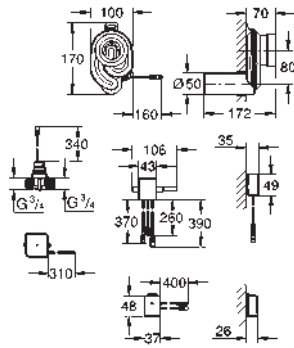

Temperature sensor with Bluetooth for urinal
with transformer 100-240 V AC, 50-60 Hz, 6.75 V DC
39 376 000 Rapid SL required
Waste trap with temperature sensor
cartridge with solenoid valve and dirt strainer
flow pressure min 0.5 bar
operating pressure max 10 bar
with Bluetooth module for bi-directional communication for monitoring,
configuration and service purpose
with Bluetooth 4.0* for wireless data communication
Bluetooth transmitter frequency: 2.4 GHz
Bluetooth range (max. 10 m) varies depending on materials used and walls
between transmitter and receiver
for Apple** and Android devices
monitoring
password protected products
app detects all Bluetooth products in range
auto flush cycles and timing last auto flush
usage per day over 30 days
configuration
shut-off delay
auto flush
cleaning mode
2 on/off timers
identification by name
service
send and save 3 profiles
reset to factory or user settings
hard and software version
CE approved

Mobile devices and GROHE IR Remote App*** are not included in delivery and have be ordered separately via an authorised Apple store/store/iTunes or Google Play store.
* The Bluetooth word mark and logos are registered trademarks owned by Bluetooth SIG, Inc. and any use of such marks by Grohe AG is under license. Other trademarks and trade names are those of their respective owners.
** Apple, the Apple logo, iPod, iPod Touch, iPhone and iTunes are trademarks of Apple Inc., registered in the U.S. and other countries. Apple is not responsible for the function of this device or its compliance with safety and regulatory standards
*** Available for free via iTunes app or Google Play store.