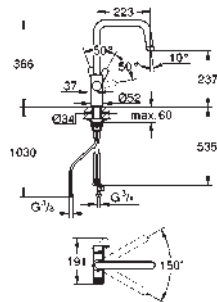

GROHE Blue Pure Eurosmart Filter tap
Consisting of:
GROHE Blue single-lever sink mixer with filter function
monobloc installation
U spout
separate handle for filtered water
28 mm ceramic cartridge
with **GROHE SilkMove**
swivel tubular spout
swivel area 150°
separate inner water ways for filtered
and non-filtered water
flexible connection hoses