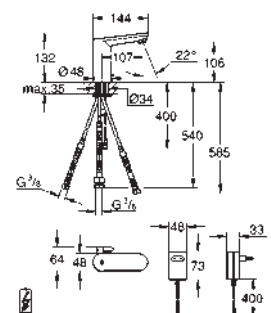

Eurosmart Cosmopolitan E
Infra-red electronic basin mixer with mixing device and adjustable temperature limiter
with infrared sensor for bi-directional communication for monitoring, configuration and servicing
without power supply 36 338 000 (required)
for use with displacement water heater
fixed build in static flow limiter 5 l/min
on the hose connection
non-return valve
dirt strainers
flexible connection hoses
with integrated solenoid valve
rapid installation system
7 pre-set programs
auto flush
thermal disinfection
cleaning mode
additional functions and precise settings by remote control 36 407
CE approved
type of protection faucet IP 59K
min. recommended pressure 1.0 bar

COMMERCIAL
FITTINGS