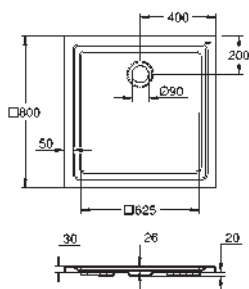

Acrylic shower tray 800 x 800
dimensions: 800 x 800 mm
depth: 30 mm
material: acrylic
diameter of waste outlet: 90 mm
recommended GROHE waste sets: 49 533 000 (vertical) and 49 534 000 (horizontal), sold separately
recommended installation material:
MEPA universal shower tray base unit BW 5 (# 150130) and wall rails for shower trays (# 190032)
or
MEPA mounting frame SF (# 150183)
rim sealing (# 180040)
recommended Poresta installation set # 17014411
recommended Schedel installation set SD 90080

39 306 000	alpine white	4005176346088