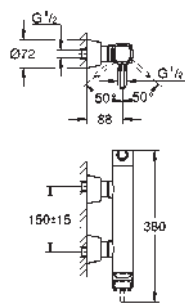

Grandera
Single-lever shower mixer 1/2"
wall mounted
GROHE SilkMove 46 mm ceramic cartridge
GROHE Long-Life Shine durable sparkling sheen
adjustable flow rate limiter
integrated hand shower holder
shower outlet 1/2"
integrated non-return valve
covered S-unions
protected against backflow

24 374 000 **Chrome** 4005176758263
24 374 IGO **chrome/gold** 4005176758287