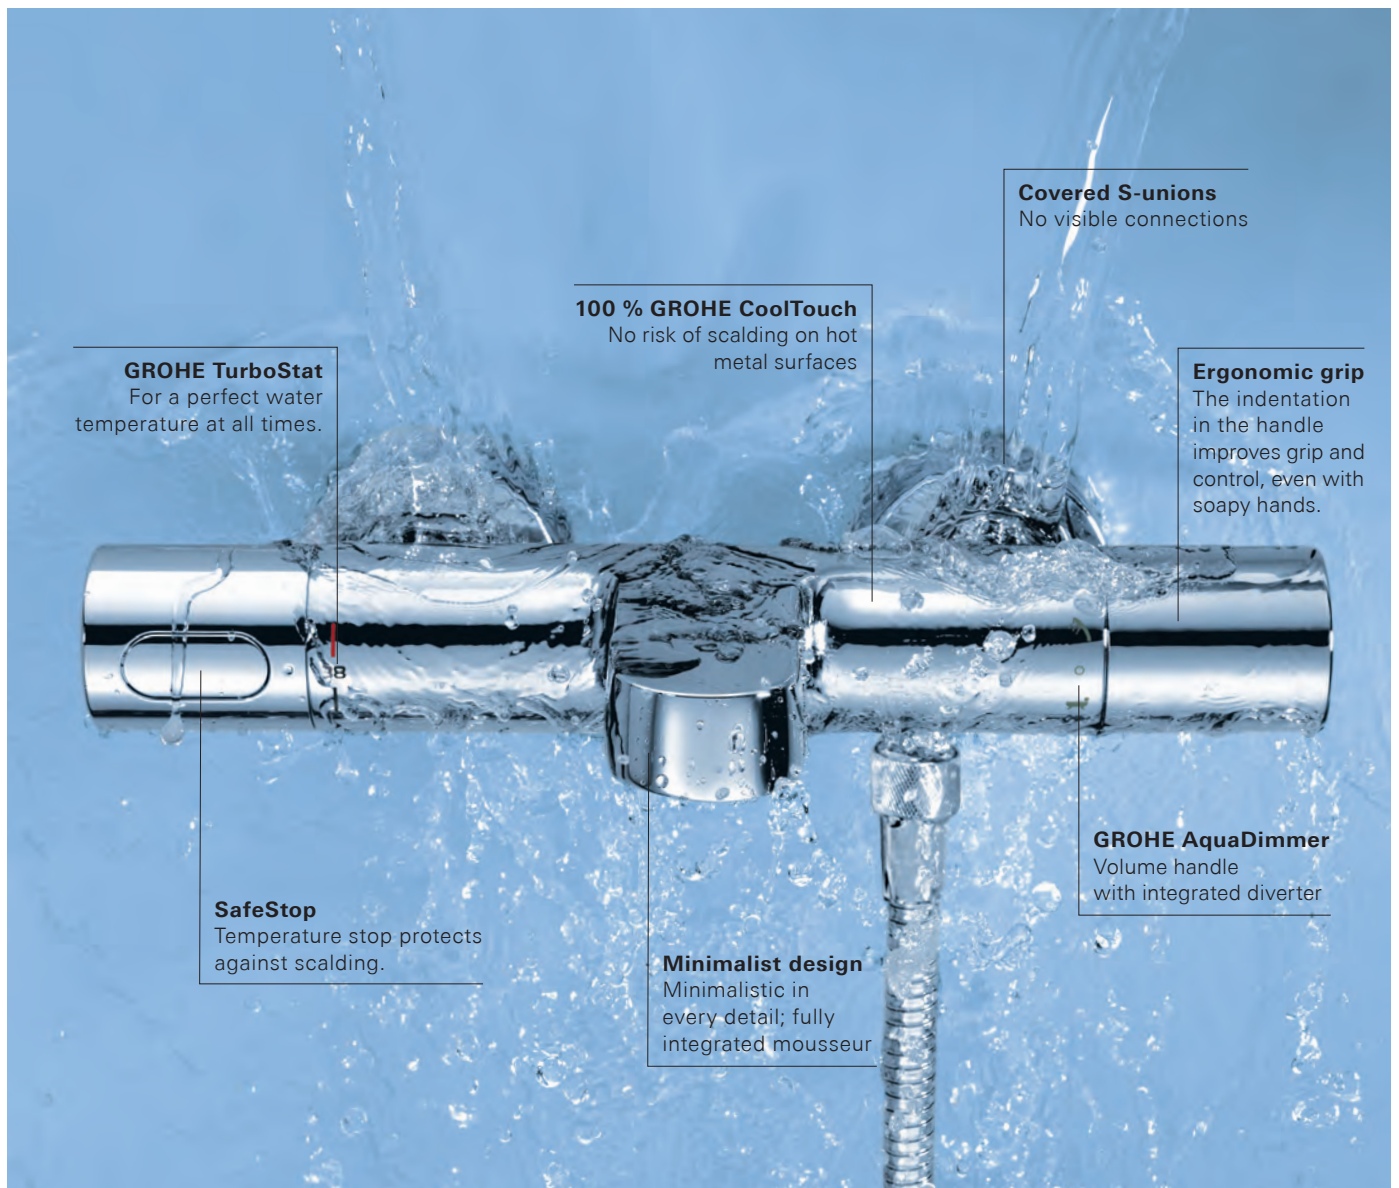

GROHTHERM 3000 COSMOPOLITAN

MINIMALIST & 100 % GROHE COOLTOUCH.

Grohtherm 3000 Cosmopolitan thermostats are based on an aesthetic philosophy based on simple cylinders in perfect proportions, creating balance and harmony enhanced by GROHE StarLight chrome, a deep luxurious finish.

While GROHE TurboStat maintains your perfect water temperature, GROHE CoolTouch eliminates the risk of scalding from hot chrome surfaces, while the EcoButton enables you to reduce your water consumption up to 50 %.