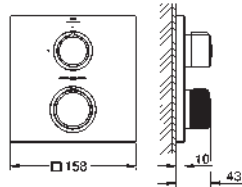

Allure
Thermostat for concealed installation with one valve
set for final installation for
GROHE Rapido SmartBox 35 600/35 604
GROHE TurboStat compact cartridge
with wax thermoelement
GROHE Long-Life Shine durable sparkling sheen
wall escutcheon with **GROHE FastFixation**
(covered escutcheon- and shaft sealing, covered fixing)
metal escutcheon, retroactively 6° adjustable
GROHE SafeStop safety button at 38°C
(calibration required)
GROHE SafeStop Plus optional temperature limiter at 43°C or 46°C included
built-in non return valve
and dirt strainers
ceramic stop valve, 120°
metal handles
flow performance:
outlet B = 27 l/min
outlet C = 30 l/min
without roughing-in-set

35 604 000	4005176698774
GROHE Rapido SmartBox universal rough-in box for concealed installation