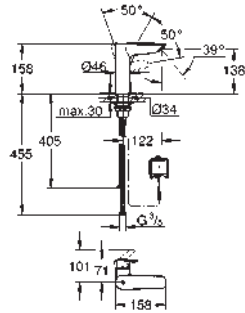

Ref. No.	Colour	EAN
23 975 003	Chrome	4005176644153

Eurosmart Basin mixer 1/2" M-Size
monobloc installation
2-in-1 hybrid with touchless or manual operation
manual lever operation having priority
metal lever
28 mm ceramic cartridge
with **GROHE SilkMove**
with temperature limiter
infra-red electronic
with infrared sensor for bi-directional communication
for monitoring, configuration and servicing
6V lithium battery, type CR-P2
battery lifetime approx. 7 years (150 actuations a day)
non-return valve
dirt strainer
with integrated solenoid valve
external battery
multistage battery status display
7 pre-set programs
auto flush
cleaning mode
additional functions and precise settings
by remote control 36 407
GROHE Water Saving mousseur 5.7 l/min
Lead and Nickel Free Inner Water Ways
rapid installation system
smooth body
flexible connection hoses
min. recommended pressure 1.0 bar
CE approved
professional edition

33 265 003	Chrome	4005176613197