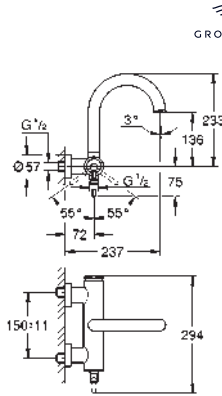

Ref. No.	Colour	EAN
24 367 000	Chrome	4005176762246
24 367 DC0	supersteel	4005176761089
24 367 GL0	cool sunrise	4005176761096
24 367 DA0	warm sunset	4005176761072
24 367 AL0	brushed hard graphite	4005176761065

Aerio
Single-lever bath/shower mixer 1/2"
wall mounted
GROHE SilkMove 35 mm ceramic cartridge
GROHE Long-Life Shine durable sparkling sheen
adjustable flow rate limiter
automatic diverter: bath/shower
cast spout
mousseur
shower bottom outlet 1/2" with
integrated non return-valve
covered S-unions
protected against backflow