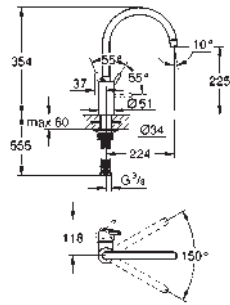

GROHE CONCETTO

Ref. No. Colour EAN

32 661 003 Chrome 4005176466823
32 661 DC3 supersteel 4005176466830

Concetto
Single-lever sink mixer 1/2"
high spout
monobloc installation
GROHE Long-Life Shine durable sparkling sheen
GROHE SilkMove 35 mm ceramic cartridge
Lead and Nickel Free Inner Water Ways
mousseur
adjustable flow rate limiter
swivel tubular spout
selectable swivel area : 0° / 150°
flexible connection hoses
metal fixation set