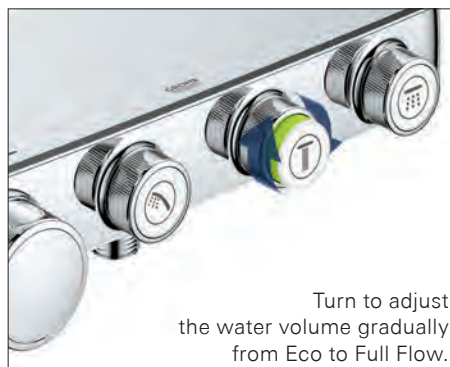

Push the button to start the shower.

Turn to adjust the water volume gradually from Eco to Full Flow.