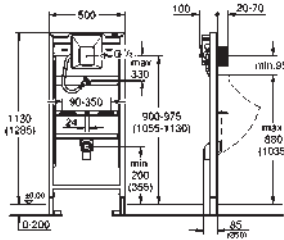

GROHE RAPID SL FOR URINAL

Ref. No. Colour EAN

38 786 001 4005176864025

Rapid SL

Element for urinal with GROHE Rapido U 1.13 and 1.30 m installation height for manual actuation or Tectron infra-red electronic 6 V or 230 V

for on-the-wall installations or studed walls
height adjustable fitting connections
HT-outlet bend Ø 50 mm
fixing bolts M8, with fixing device
for the ceramic
inlet connection and inlet connecting set
water group with stop valve
flow pressure min 0.5 bar
operating pressure max 10 bar
flush aid
functional unit checked ex factory
water supply connections 1/2" outer thread
connecting box for mains supply 230 V
installation box with gasket
inspection shaft incl. protection during
construction phase
for on-the-wall installation please order wall brackets 38 558 00M (sold
separately)

38 803 001

4005176864049