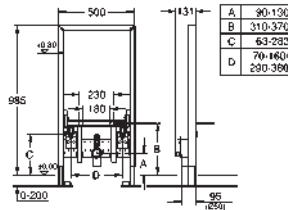

GROHE RAPID SL FOR WASH BASIN AND BIDET

Ref. No.   Colour   EAN

38 545 000   **4005176291272**

Rapid SL
Element for bidet, 1.00 m installation height
for on-the-wall installations or studded walls
height adjustable fitting connections

Includes:
bidet fixing bolts
HT-outlet bend Ø 50 mm
seal Ø 32 mm
2 fitting connections DN 15
fixing material for bidet
for on-the-wall installation please order wall brackets 38 558 00M (sold separately)