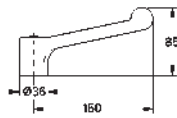

Lever
projection 150 mm
marking: blue/red
for use with ceramic headparts
GROHE Long-Life Shine durable sparkling sheen