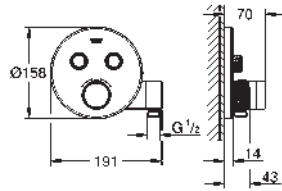

GROHE GROHTHERM SMARTCONTROL

Ref. No.	Colour	EAN
29 120 000	Chrome	4005176412264

Grotherm SmartControl
Thermostat for concealed installation with 2 valves and integrated shower holder
set for final installation for
GROHE Rapido SmartBox 35 600/35 604
metal wall escutcheon with **GROHE FastFixation** (covered escutcheon and shaft sealing, covered fixing), retroactively 6° adjustable
GROHE Long-Life Shine durable sparkling sheen
GROHE SmartControl push for ON-OFF, turn for volume adjustment from GROHE Water Saving to full flow
exchangeable symbols
GROHE TurboStat compact cartridge with wax thermoelement
GROHE ProGrip with knurl structure
GROHE SafeStop safety button at 38°C (calibration required)
GROHE SafeStop Plus optional temperature limiter at 43°C or 46°C included
built-in non return valve and dirt strainers
multiple outlets can be run simultaneously
integrated shower union with shower outlet 1/2" **without roughing-in-set**
flow performance:
outlet B = 24 l/min
hand shower = 12 l/min
outlet B + hand shower = 27 l/min

35 604 000	4005176698774
GROHE Rapido SmartBox universal rough-in box for concealed installation	

29 121 000	★ Chrome	4005176412271
29 121 DC0	★ supersteel	4005176455094
29 121 GL0	★ cool sunrise	4005176493188
29 121 GN0	★ brushed cool sunrise	4005176493195
29 121 DA0	★ warm sunset	4005176493201
29 121 DL0	★ brushed warm sunset	4005176493218
29 121 A00	hard graphite	4005176493225
29 121 AL0	★ brushed hard graphite	4005176455100

Grotherm SmartControl
Thermostat for concealed installation with 3 valves
set for final installation for
GROHE Rapido SmartBox 35 600/35 604
metal wall escutcheon with **GROHE FastFixation** (covered escutcheon and shaft sealing, covered fixing), retroactively 6° adjustable
GROHE Long-Life Shine durable sparkling sheen
GROHE SmartControl push for ON-OFF, turn for volume adjustment from GROHE Water Saving to full flow
exchangeable symbols
GROHE TurboStat compact cartridge with wax thermoelement
GROHE ProGrip with knurl structure
GROHE SafeStop safety button at 38°C (calibration required)
GROHE SafeStop Plus optional temperature limiter at 43°C or 46°C included
built-in non return valve and dirt strainers
multiple outlets can be run simultaneously
without roughing-in-set
flow performance:
outlet A = 23 l/min
outlet B = 27 l/min
outlet C = 23 l/min
outlet A + B = 33 l/min
outlet A + B + C = 36 l/min