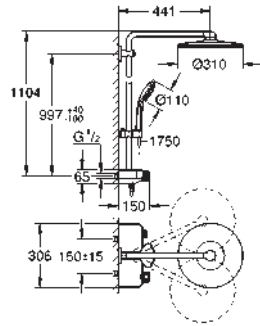

GROHE PLUS

Ref. No.	Colour	EAN
26 507 000 ★	Chrome	4005176457586
26 507 LS0	moon white	4005176457609
26 507 DC0 ★	supersteel	4005176526374
26 507 AL0 ★	brushed hard graphite	4005176557422

Euphoria SmartControl System 310 Duo Shower system with thermostat for wall mounting

Consisting of:

horizontal 450 mm shower arm
upper bracket adjustable for minimal adaption to existing drilling holes
exposed SmartControl thermostat

allows change between:

head shower Rainshower SmartActive 310

2 spray patterns:

GROHE PureRain, ActiveRain

hand shower Euphoria 110 Massage, spray plate white (27 221 001)

3 spray patterns:

Rain, SmartRain, Massage

adjustable height via gliding element

Silverflex shower hose 1750 mm (28 388 000)

GROHE DreamSpray perfect spray pattern

GROHE Long-Life Shine durable sparkling sheen

GROHE CoolTouch prevents scalding on hot surfaces

GROHE TurboStat compact cartridge

with wax thermoelement

GROHE ProGrip with knurl structure

GROHE Water Saving - Less water, perfect flow

- GROHE SafeStop at 38°C

GROHE SafeStop Plus optional temperature limiter at 43°C included

GROHE SmartControl push for ON-OFF, turn for volume adjustment from

GROHE Water Saving to full flow

integrated **GROHE EasyReach** shower tray

SpeedClean anti-limescale system

Inner WaterGuide for a longer life

TwistStop preventing the hose from twisting

suitable for instantaneous heaters from 18 kW/h

minimum flow rate 7 l/min.