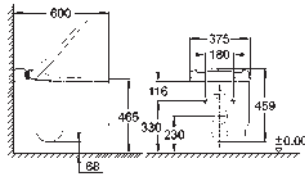

GROHE power flush: rimless wash down jet WC with GROHE Triple Vortex flushing technology

GROHE Skin Clean:

2 dedicated adjustable spray arms (1 for anal area, 1 for lady spray)
separate water way for lady spray
oscillating spray (automatic forward and reverse motion of the spray)
pulsating spray for massage
adjustable spray intensity
automatic pre- and post-rinsing of spray nozzle with fresh water
integrated instant heater provides unlimited warm water
adjustable temperature

Additional functions

warm air dryer with adjustable temperature

odor extraction with filter

PlasmaCluster function - ion technology

descaling function

Duroplast WC seat and lid with automatic opening/close function

soft close

infra-red user detection

seat control operation

power switch

inside bowl night light

hidden water supply and power supply connection

remote control

smart phone app for iOS and Android

includes:

manual remote controller with wall-mounted holder

active carbon filter for odour absorption

water supply connection set for concealed cistern

nozzle guard

pressure 0.05 - 1 MPa (0.5 - 10 bar)

nominal voltage 220-240 V AC

main frequency 50-60 Hz

type of protection IPX4

complies with EN 1717

CE approved