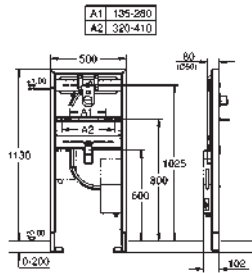

Rapid SL
Element for wash basin with rough-in set for infra-red electronic
for wall mounted fittings
suitable for trim sets Europlus E 36 042 SD0, Essence E 36 447 000
and Eurocube E 36 442 000

1.13 m finished installation height
for on-the-wall installations or studded walls

Includes
wash basin fixing bolts with
fixing device for ceramic
variable distance of fixing bolts
HT-outlet bend Ø 50 mm
seal Ø 32 mm
pre-mounted roughing-in set
with protecting block
fire-proof pipe for laying electronic cables
installation box with water group, stop valve and flush elbow
connection with noise protected fitting holder 1/2"
connecting box for mains supply 230 V
CE approved
for installation with pre-mixed or cold water
for on-the-wall installation please order wall brackets 38 558 00M (sold
separately)

36 407 001   **4005176368974**