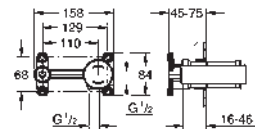

Single-lever mixer 1/2", universal concealed body
for 2 hole basin mixer
wall installation
without finishing trim set
GROHE SilkMove 35 mm ceramic cartridge
adjustable flow rate limiter
with temperature limiter
spout can be positioned on the right or left
DR-brass
installation device
allows for waterproofing of wall construction surrounding the concealed body
with sealing sleeve

33 848 001	Chrome	4005176409172
33 848 DC1	supersteel	4005176412776