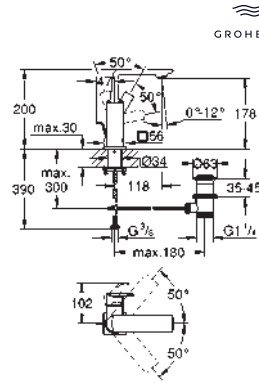

Ref. No.	Colour	EAN
32 757 001	Chrome	4005176498589
32 757 GN1	brushed cool sunrise	4005176499326
32 757 DL1	brushed warm sunset	4005176499340
32 757 A01	hard graphite	4005176499357

Allure
Basin mixer 1/2"
M-Size
monobloc installation
swivelling spout
28 mm ceramic cartridge
with **GROHE SilkMove**
GROHE Long-Life Shine durable sparkling sheen
GROHE Water Saving 5.7 l/min. flow limiter
GROHE FastFixation Plus installation system
GROHE AquaGuide adjustable slim air mousseur
pop-up waste set 1 1/4"
flexible connection hoses
temperature limiter