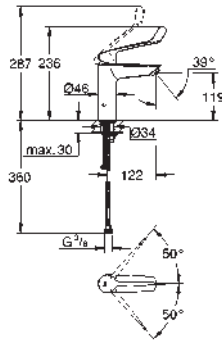

**Eurosmart
Basin mixer 1/2"
M-Size**
thermostatic scalding protection
maximum temperature adjustable
thermal disinfection without re-adjustment of temperature
tool for thermal disinfection included
monobloc installation
long metal lever
lever length 147 mm
28 mm ceramic cartridge
with **GROHE SilkMove**
adjustable flow rate limiter
Lead and Nickel Free Inner Water Ways
built-in non return valves
dirt strainers
GROHE Water Saving 4.2 l/min laminar flow straightener
GROHE FastFixation installation system
smooth body
flexible connection hoses
max. pressure differential 5:1
professional edition

23 982 003 Chrome 4005176644245