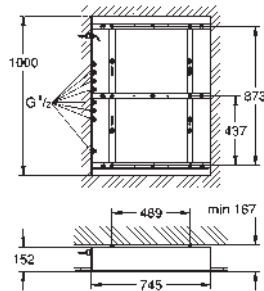

Rainshower Aqua 40"

Roughing-in set

for use with Rainshower F-Series 40" AquaSymphony ceiling shower

1000 mm x 745 mm x 152 mm

min. installation depth: 167 mm

Waterways: Brass

1/2" connections

The ceiling construction must be appropriate for the static requirement of the

product (total product weight > 70 kg). Ceiling shower has to be controlled by

8 outlets + 1 hand shower outlet and the performance of the waste must be of

sufficient size (> 100 l/min). For detailed planning please see separate planning &

installation guide before start.