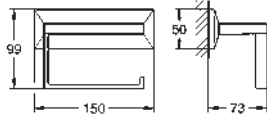

40 897 000   **Chrome**   **4005176754357**

Allure Brilliant
Robe hook
material: metal
concealed fastening
GROHE Long-Life Shine durable sparkling sheen

	Ref. No.	Colour	EAN

40 898 000   **Chrome**   **4005176754364**

Allure Brilliant
Toilet roll holder
without cover
material: metal
concealed fastening
GROHE Long-Life Shine durable sparkling sheen

	Ref. No.	Colour	EAN