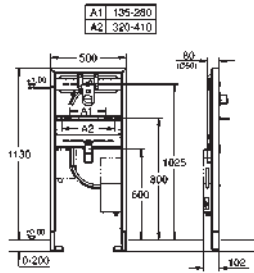

GROHE ESSENCE E

Ref. No. Colour EAN

38 748 002 **Chrome** **4005176416323**

Rapid SL

Element for wash basin with roughin-in set for infra-red electronic
for wall mounted fittings
suitable for trim sets Europlus E 36 042 SD0, Essence E 36 447 000
and Eurocube E 36 442 000

1.13 m finished installation height
for on-the-wall installations or studed walls

Includes

- wash basin fixing bolts with fixing device for ceramic
- variable distance of fixing bolts
- HT-outlet bend Ø 50 mm
- seal Ø 32 mm
- pre-mounted roughing-in set with protecting block
- fire-proof pipe for laying electronic cables
- installation box with water group, stop valve and flush elbow
- connection with noise protected fitting holder 1/2"
- connecting box for mains supply 230 V
- CE approved
- for installation with pre-mixed or cold water
- for on-the-wall installation please order wall brackets 38 558 00M (sold separately)