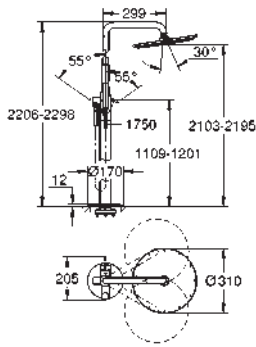

Ref. No.	Colour	EAN
23 741 001	Chrome	4005176371509
23 741 DC1	supersteel	4005176371516

Essence
Single-lever free-standing shower system
floor-mounted
set for final installation for
45 984 001
29 038 001
29 086 000
without roughing-in-set
GROHE SilkMove 35 mm ceramic cartridge
with temperature limiter
GROHE Long-Life Shine durable sparkling sheen
automatic diverter
head shower/hand shower
360° horizontal swivable shower arm
integrated non-return valve
in the shower outlet 1/2"
with shower holder
Rainshower Cosmopolitan 310 head shower 9.5 l/min (27 477 000)
with ball joint
rotation angle ± 15°
GROHE DreamSpray perfect spray pattern
SpeedClean anti-limescale system
for chrome: hand shower 27400000
Silverflex shower hose 1750 mm (28 388 000)
protected against backflow

25 248 001	★ Chrome	4005176698255
25 248 DC1	★ supersteel	4005176711374
25 248 GL1	★ cool sunrise	4005176711404
25 248 GN1	★ brushed cool sunrise	4005176711411
25 248 DA1	★ warm sunset	4005176711367
25 248 DL1	★ brushed warm sunset	4005176711381
25 248 A01	★ hard graphite	4005176711336
25 248 AL1	★ brushed hard graphite	4005176711343