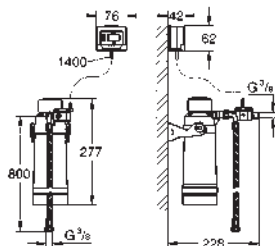

GROHE BLUE PURE

Ref. No. Colour EAN

30 591 000 Chrome 4005176745034

**GROHE Blue Pure Minta
Starter kit with pull-out tap**

Consisting of:

GROHE Blue single-lever sink mixer with filter function
monobloc installation
L-spout

pull out mousseur spout
separate handle for filtered water
28 mm ceramic cartridge
with **GROHE SilkMove**

swivel tubular spout
swivel area 360°
separate inner water ways for filtered
and non-filtered water
flexible connection hoses
GROHE Blue filter head

GROHE Blue S-Size filter for water hardness reduction and premium taste
Capacity 600 L at 20° dKH
flow meter for filter lifetime measurement including 2 x AA batteries

41 136 000 4005176774430

**GROHE Blue
Activated carbon filter starter set**

Consisting of:

GROHE Blue filter head
GROHE Blue activated carbon filter for soft water areas below 9° dKH
reduces substances responsible for unpleasant taste and odour, e.g. chlorine
capacity 1500 l at 9° dKH
time counter for filter lifetime measurement including 2 x AA batteries
compatible with GROHE Blue Pure single faucets

40 438 001 4005176984105

**GROHE Blue
S-size filter starter set**

Consisting of:

GROHE Blue filter head
GROHE Blue S-Size filter for water hardness reduction and premium taste
Capacity 600 L at 20° dKH
flow meter for filter lifetime measurement including 2 x AA batteries
compatible with GROHE Blue Pure single faucets and GROHE Red water systems

40 875 000 Chrome 4005176745195

**GROHE Blue
Magnesium + Zinc filter starter set**

Consisting of: