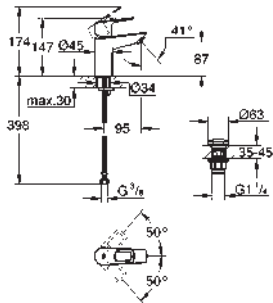

BauLoop
Basin mixer 1/2"
S-Size
monobloc installation
metal lever
GROHE Long-Life 28 mm ceramic cartridge
with temperature limiter
GROHE Long-Life Shine durable sparkling sheen
Lead and Nickel Free Inner Water Ways
GROHE LowFlow mousseur 3.5 l/min
rapid installation system
smooth body with plastic push open waste set 1 1/4"
flexible connection hoses
professional edition

23 762 001 Chrome 4005176555763