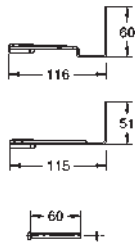

GROHE RAPID SL ACCESSORIES

Ref. No.

Colour

EAN

43 617 000

4005176841163

Motor support device
for Rapid SL 38 675
for the disabled
as of mid 2008
or installation of infra-red electronic