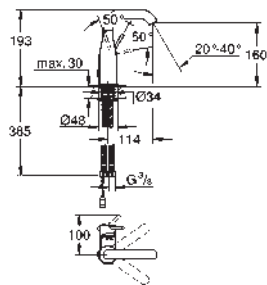

23 480 001	Chrome	4005176306921

Essence
Basin mixer 1/2"
M-Size
monobloc installation
metal lever
28 mm ceramic cartridge
with **GROHE SilkMove**
with temperature limiter
GROHE Long-Life Shine durable sparkling sheen
GROHE Water Saving mousseur 5.7 l/min
GROHE AquaGuide adjustable mousseur
GROHE FastFixation Plus installation system
swivel spout with mousseur
and stop limiter
retractable chain
flexible connection hoses