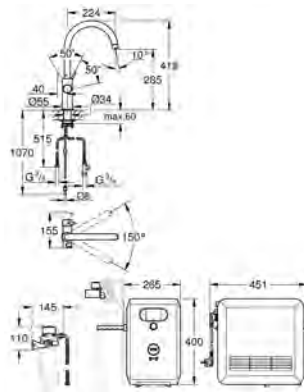

for Apple** and Android devices

Bluetooth range (max. 10 m) varies depending on materials used and walls
between transmitter and receiver

filter head with flexible water hardness adjustment

GROHE Blue filter, CO₂ bottle and cleaning cartridge are not included in the
delivery and have to be ordered separately

suitable filters:

- filter S-size, capacity 600 l at 20° dKH (40 404 001)
- filter M-size, capacity 1500 l at 20° dKH (40 430 001)
- filter L-size, capacity 2500 l at 20° dKH (40 412 001)
- activated carbon filter, capacity 3000 l (40 547 001)
- Magnesium + Zinc filter, capacity 400 l at 17° dGH (40 691 002)

System requirements Apple

iPhone with iOS 12.0 or higher

System requirements Android

smart phone with Android 6.0 or higher

Mobile devices and GROHE Watersystems App*** are not included in delivery
and have to be ordered separately via an authorised Apple store/store/iTunes or
Google Play store.

* The Bluetooth word mark and logos are registered trademarks owned by
Bluetooth SIG, Inc. and any use of such marks by Grohe AG is under license.

Other trademarks and trade names are those of their respective owners.

** Apple, the Apple logo, iPod, iPod Touch, iPhone and iTunes are trademarks of
Apple Inc., registered in the U.S. and other countries. Apple is not responsible for
the function of this device or its compliance with safety and regulatory standards.

*** Available for free via iTunes app or Google Play store.