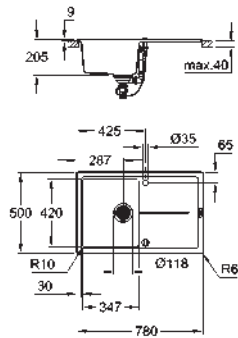

GROHE COMPOSITE SINKS

Ref. No. Colour EAN

31 639 AT0 granite gray 4005176520464
31 639 AP0 granite black 4005176520457

K400

Composite sink with drainer
model: K400 50-C 78/50 1.0 rev
mounting type: top mount
material: quartz composite

GROHE Whisper

min. cabinet size: 500 mm
dimensions: 780 x 500 mm
1 bowl: 347 x 440 x 205 mm
outer radius: R6, inner bowl radius: R10

GROHE FastFixation installation system

sink mountable left or right
cut-out: 765 x 485 mm
drainer: automatic waste fitting
accessories included: automatic waste fitting with rotary handle, waste kit, basket strainer waste, mounting set
optional push to open excenter (40 986 SD0)
amount of fasteners included (top mount): 10
heat resistant up to 180° C

31 640 AT0 granite gray 4005176520488
31 640 AP0 granite black 4005176520471