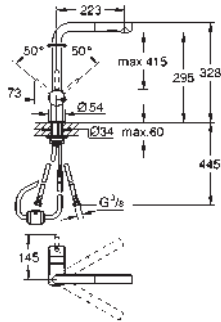

GROHE MINTA / MINTA SMARTCONTROL / MINTA TOUCH

Ref. No.	Colour	EAN
30 274 000	Chrome	4005176314988
30 274 DC0	supersteel	4005176314995
30 274 DA0	warm sunset	4005176488672
30 274 DL0	brushed warm sunset	4005176488689
30 274 A00	hard graphite	4005176488658
30 274 AL0	brushed hard graphite	4005176488665

Minta
Single-lever sink mixer 1/2"
L-spout
monobloc installation
GROHE Long-Life Shine finish
GROHE SilkMove 46 mm ceramic cartridge
flow strainer
pull-out dual spray control - switches between regular flow and spray
diverter: laminar spray/SpeedClean shower jet
automatic return to laminar spray
metal spray
adjustable flow rate limiter
swivel tubular spout
swivel area 360°
integrated non-return valve
protected against backflow
flexible connection hoses
rapid installation system