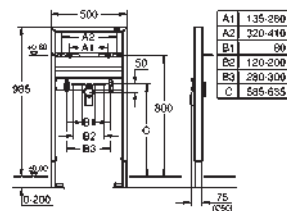

Rapid SL
Element for wash basin, single hole installation
1.0 m finished installation height
for on-the-wall installations or studded walls
Includes
wash basin fixing bolts with
fixing device for ceramic
HT-outlet bend Ø 50 mm
seal Ø 32 mm
for on-the-wall installation please order wall brackets 38 558 00M (sold
separately)