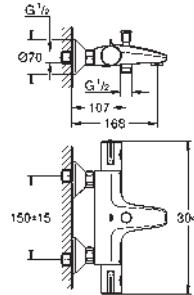

Ref. No. Colour EAN

34 567 000 Chrome 4005176310157

Grohtherm 800
Thermostatic bath/shower mixer 1/2"
wall mounted
GROHE Long-Life Shine durable sparkling sheen
GROHE SafeStop safety button at 38°C
(calibration required)
GROHE SafeStop Plus optional temperature limiter at 43°C included
GROHE TurboStat compact cartridge
with wax thermoelement
integrated mixed water shut off
automatic diverter: bath/shower
volume handle with **GROHE EcoButton**
(economy button with individually
adjustable economy stop)
ceramic headpart 1/2", 180°
shower bottom outlet 1/2"
mousseur
built-in non return valves
dirt strainers
protected against backflow
S-unions
metal escutcheon
GROHE Water Saving - Less water, perfect flow

33 302 003 Chrome 4005176613470