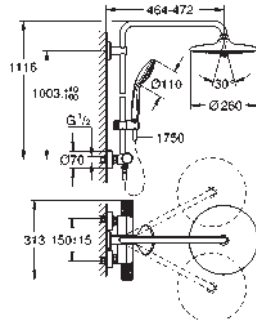

GROHE EUPHORIA SHOWER SYSTEM

Ref. No.

Colour

EAN

27 615 002

Chrome

4005176647970

Euphoria System 260

Shower system with thermostatic mixer for wall mounting

Consisting of:

horizontal swivable 450 mm projection shower arm

exposed thermostatic shower

with Aquadimmer function

allows change between:

head shower Euphoria 260 (26 457)

Rain, SmartRain, Jet

with ball joint

rotation angle $\pm 15^\circ$

hand shower Euphoria 110 Massage

(27 239 000)

3 spray patterns:

Rain, Massage, SmartRain

adjustable height via gliding element

Silverflex shower hose 1750 mm (28 388 000)

GROHE TurboStat compact cartridge

with wax thermoelement

GROHE SafeStop safety button at 38°C

(calibration required)

GROHE SafeStop Plus optional temperature limiter at 43°C included

GROHE CoolTouch prevents scalding on hot surfaces

GROHE ProGrip with knurl structure

GROHE DreamSpray perfect spray pattern

GROHE Long-Life Shine durable sparkling sheen

GROHE SprayDimmer (Stepless

flow rate reduction)

GROHE Water Saving 9.5 l/min flow limiter

GROHE FastFixation upper bracket adjustable

Inner WaterGuide for a longer life

SpeedClean anti-limescale system

TwistStop preventing the hose from twisting

suitable for instantaneous heaters from 18 kW/h

minimum flow rate 7 l/min.

optional upgrade: **GROHE EasyReach** tray (26 362)

professional edition

27 475 002

Chrome

4005176647840