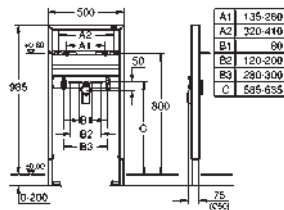

38 553 001

4005176863813

Rapid SL

Element for bidet, 1.13 m installation height

vertical support for ceramics with small bearing area (< 205 mm)

for on-the-wall installations or studded walls

height adjustable fitting connections

Includes:

bidet fixing bolts
HT-outlet bend Ø 50 mm, seal Ø 32 mm
2 fitting connections DN 15
fixing material for bidet
for on-the-wall installation please order wall brackets 38 558 00M (sold
separately)