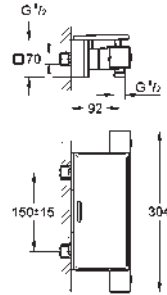

GROHE GROHTHERM CUBE

Ref. No.	Colour	EAN
34 491 000	Chrome	4005176940644

Grohtherm Cube
Thermostatic shower mixer 1/2"
wall mounted
GROHE Long-Life Shine durable sparkling sheen
GROHE SafeStop safety button at 38°C
(calibration required)
GROHE SafeStop Plus optional temperature limiter at 43°C included
GROHE TurboStat compact cartridge
with wax thermoelement
integrated mixed water shut off
volume handle with **GROHE EcoButton**
(economy button with individually
adjustable economy stop)
ceramic headpart 1/2", 180°
shower bottom outlet 1/2"
built-in non return valves
dirt strainers
protected against backflow
covered S-unions
GROHE EasyReach shower tray (18 700 000)
removable for easy cleaning
Da Vinci satin white finish
GROHE Water Saving - Less water, perfect flow

34 488 000	Chrome	4005176940620