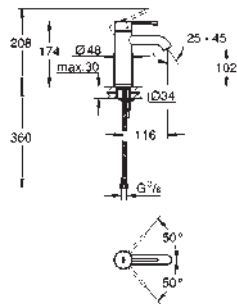

Ref. No.	Colour	EAN
24 172 KF1	phantom black	4005176782398

Essence
Basin mixer 1/2"
S-Size
monobloc installation
metal lever
28 mm ceramic cartridge
with **GROHE SilkMove**
with temperature limiter
GROHE Long-Life Shine finish
GROHE Water Saving mousseur 5.7 l/min
GROHE AquaGuide adjustable mousseur
GROHE FastFixation Plus installation system
smooth body
flexible connection hoses