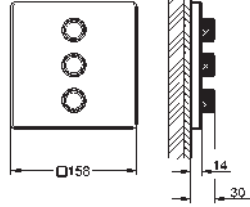

GROHE GROHTHERM SMARTCONTROL

Ref. No.	Colour	EAN
29 158 LS0	moon white	4005176413612

Grohtherm SmartControl Triple volume control trim
set for final installation for GROHE Rapido SmartBox 35 600/35 604/35 601 metal wall escutcheon with **GROHE FastFixation** (covered escutcheon and shaft sealing, covered fixing), retroactively 6° adjustable
10 mm thin profile escutcheon
GROHE Long-Life Shine finish
GROHE SmartControl push for ON-OFF, turn for volume adjustment from GROHE Water Saving to full flow
exchangeable symbols
GROHE ProGrip with knurl structure
multiple outlets can be run simultaneously
cover plate in moon white acrylic glass
without roughing-in-set
flow performance:
outlet D = 28 l/min
outlet E = 28 l/min
outlet A = 28 l/min
outlet D+E+A = 65 l/min
optional flow reducer for CALGreen compliance included

35 604 000		4005176698774
GROHE Rapido SmartBox universal rough-in box for concealed installation