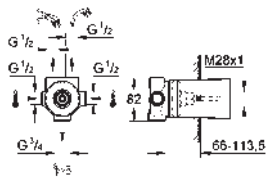

29 033 000		4005176845338
	5-way diverter concealed body wall installation with ceramic sealing disks connection cold and hot 1/2" 2 outlets 1/2" 1 bath outlet 3/4" installation depth adjustable 66 - 113 mm DR-brass