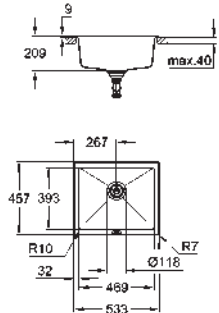

GROHE COMPOSITE SINKS

Ref. No. Colour EAN

31 653 AT0 granite gray 4005176521355
31 653 AP0 granite black 4005176521348

K700U

Composite sink

model: K700U 50-C 45.7/40.6 1.0
mounting type: top mount or undermount
material: quartz composite

GROHE Whisper

min. cabinet size: 500 mm
dimensions: 457 x 406 mm
1 bowl: 417 x 366 x 203 mm
outer radius: R6, inner bowl radius: R10

GROHE FastFixation installation system

cut-out (top mount): 442 x 391 mm
cut-out (undermount): 417 x 366 mm
drainer: Ø 3.5"/90 mm basket strainer waste
accessories included: waste kit, basket strainer waste, mounting set
mounting with silicone (top mount)
optional push to open excenter (40 986 SD0)
amount of fasteners included (undermount): 8
heat resistant up to 180° C

31 654 AT0 granite gray 4005176521379
31 654 AP0 granite black 4005176521382

K700U

Composite sink

model: K700U 60-C 53.3/45.7 1.0
mounting type: top mount or undermount
material: quartz composite

GROHE Whisper

min. cabinet size: 600 mm
dimensions: 533 x 457 mm
1 bowl: 469 x 393 x 205 mm
outer radius: R7, inner bowl radius: R10

GROHE FastFixation installation system

cut-out (top mount): 518 x 442 mm
cut-out (undermount): 468 x 390 mm
drainer: Ø 3.5"/90 mm basket strainer waste
accessories included: waste kit, basket strainer waste, mounting set
optional push to open excenter (40 986 SD0)
amount of fasteners included (top mount): 6
amount of fasteners included (undermount): 6
heat resistant up to 180° C

31 655 AT0 granite gray 4005176521393
31 655 AP0 granite black 4005176521386

K700U

Composite sink

model: K700U 70-C 61/45.7 1.0
mounting type: top mount or undermount
material: quartz composite

GROHE Whisper

min. cabinet size: 700 mm
dimensions: 610 x 460 mm
1 bowl: 544 x 394 x 205 mm
outer radius: R3, inner bowl radius: R10