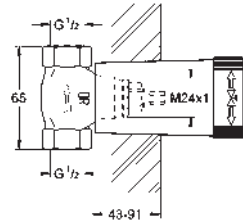

Ref. No. Colour EAN

29 032 000 4005176845277

Concealed valve pre-assembled headpart 1/2" threaded union 1/2" installation depth adjustable 43 - 91 mm DR-brass

35 028 000 4005176908316