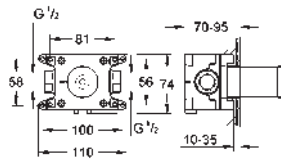

Ref. No.   Colour   EAN

35 028 000   4005176908316

GROHE Rapido C
Rough-in for single volume control
for grid installation of Grohtherm Custom Shower system
built-in box with removable protection cover
waterproof membrane base for wall sealing
for masonry and drywall installation
fixing points for front and back wall
body of DR brass
pre-assembled ceramic headpart 3/4"
connection threads 1/2"
installation depth 70 - 95 mm

29 032 000   4005176845277