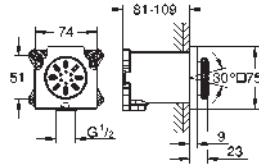

Ref. No.	Colour	EAN
26 802 000	Chrome	4005176722776
26 802 DC0	supersteel	4005176722899
26 802 GN0	brushed cool sunrise	4005176722882
26 802 DL0	brushed warm sunset	4005176722912
26 802 A00	hard graphite	4005176722875
26 802 AL0	brushed hard graphite	4005176722905

Rainshower Aqua
Body spray cube 2 spray
spray pattern:
PureRain, ActiveJet
including concealed body and compound seal
75 x 75 mm
pivoting range ± 15° rotatable
connection thread 1/2"
throw distance 600 mm
GROHE Water Saving 3.3 l/min flow limiter
GROHE DreamSpray perfect spray pattern
GROHE Long-Life Shine durable sparkling sheen
SpeedClean anti-limescale system
min. recommended pressure 1.0 bar
not suitable for instantaneous heater