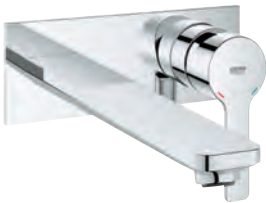

Lineare
2-hole basin mixer
L-Size
wall mounted
set for final installation for
23 571 000
without concealed body
metal escutcheon
metal lever
GROHE Long-Life Shine durable sparkling sheen
GROHE Water Saving mousseur 5.7 l/min
GROHE AquaGuide adjustable mousseur
centre distance 110 mm
projection 207 mm

23 571 000		4005176334276