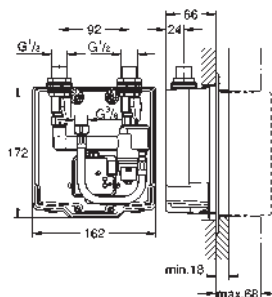

GROHE BLUETOOTH MONITORING

Ref. No.   Colour   EAN

36 410 000   Chrome   4005176320545

**Euroeco Cosmopolitan E Bluetooth
Infra-red electronic basin tap**

with infrared sensor and Bluetooth module for bi-directional communication for monitoring, configuration and service purpose
with transformer 100-240 V AC, 50-60 Hz, 6.75 V DC
set for final installation for concealed fitting box
36 336 001/36 337 001

GROHE Long-Life Shine finish

GROHE Water Saving - Less water, perfect flow
laminar flow straightener 9 l/min
chrome escutcheon and spout
projection 172 mm

with Bluetooth 4.0* for wireless data communication
for Apple** and Android devices

Bluetooth range (max. 10 m) varies depending on materials used and walls

monitoring

password protected products

app detects all Bluetooth products in range

auto flush cycles and timing last auto flush

usage per day over 30 days

thermal disinfection cycles and timings last disinfection

configuration

detection range and shut off delay

auto flush

thermal disinfection

cleaning mode

2 on/off timers

identification by name

service

send and save 3 profiles

reset to factory or user settings

hard and software version

CE approved

noise classification 1 in accordance

with DIN4109

Mobile devices and GROHE IR Remote App*** are not included in delivery and have to be ordered separately via an authorised Apple store/store/iTunes or Google Play store.

* The Bluetooth word mark and logos are registered trademarks owned by Bluetooth SIG, Inc. and any use of such marks by Grohe AG is under license. Other trademarks and trade names are those of their respective owners.