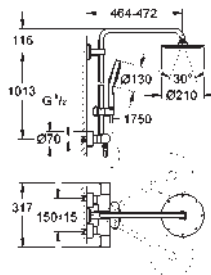

Rainshower System 210
Shower system with thermostat for wall mounting
horizontal swivable 450 mm projection shower arm
exposed thermostatic shower
with Aquadimmer function
allows change between:
Rainshower Cosmopolitan 210 head shower (28 368 000)
material: metal
with ball joint
rotation angle $\pm 15^\circ$
hand shower Power&Soul Cosmopolitan 130 (27 664 000)
adjustable height via gliding element
(12 140 000)
Silverflex shower hose 1750 mm (28 388 000)
GROHE TurboStat compact cartridge
with wax thermoelement
GROHE SafeStop safety button at 38°C
(calibration required)
GROHE SafeStop Plus optional temperature limiter at 43°C included
GROHE CoolTouch
GROHE DreamSpray perfect spray pattern
GROHE One-Click Showering spray selection
with one click
GROHE Long-Life Shine durable sparkling sheen
SpeedClean anti-limescale system
Inner WaterGuide for a longer life
minimum flow rate 7 l/min.

27 641 000 Chrome 4005176901645