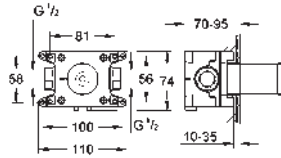

GROHE Rapido C Rough-in for single volume control for grid installation of Grohtherm Custom Shower system built-in box with removable protection cover waterproof membrane base for wall sealing for masonry and drywall installation fixing points for front and back wall body of DR brass pre-assembled ceramic headpart 3/4" connection threads 1/2" installation depth 70 - 95 mm

26 852 000 Chrome 4005176758492
26 852 IGO chrome/gold 4005176758515