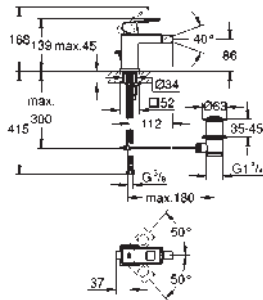

23 138 000 Chrome 4005176901133

Eurocube

Bidet mixer 1/2"
S-Size
monobloc installation
metal lever
28 mm ceramic cartridge
with **GROHE SilkMove**
temperature limiter
GROHE Long-Life Shine durable sparkling sheen
GROHE FastFixation Plus installation system
ball-joint mousseur
pop-up waste set 1 1/4"
flexible connection hoses