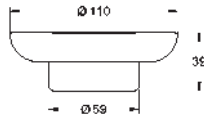

40 368 001	glass clear	4005176326219

Essentials

Soap dish

material: glass

fits in the following holders:

Essentials (40 369 xx1)

Essentials Cube (40 508 000)

Bau Cosmopolitan (40 585)

Essentials Authentic (40 652)