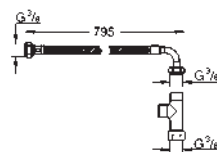

Accessory set shower hose and T piece
for manual bidet seat
Consisting of:
T unit 3/8"
flexible connection hose
795 mm
3/8" x 3/8"