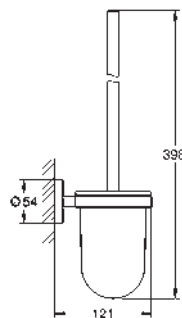

40 374 001	★ Chrome	4005176326400
40 374 DC1	★ supersteel	4005176412486
40 374 BE1	polished nickel	4005176430190
40 374 EN1	brushed nickel	4005176430282
40 374 GL1	★ cool sunrise	4005176429446
40 374 GN1	★ brushed cool sunrise	4005176429897
40 374 DA1	★ warm sunset	4005176429293
40 374 DL1	★ brushed warm sunset	4005176430046
40 374 A01	hard graphite	4005176429590
40 374 AL1	★ brushed hard graphite	4005176429743

Essentials

Toilet brush set

material: glass / metal
wall mounted
concealed fastening

GROHE Long-Life Shine durable sparkling sheen

suitable for screwing (including screws and dowels) or gluing (glue 40 915 000 sold separately)

40 791 001	white	4005176323409
40 791 KS1	velvet black	4005176336379

Spare Brush Head