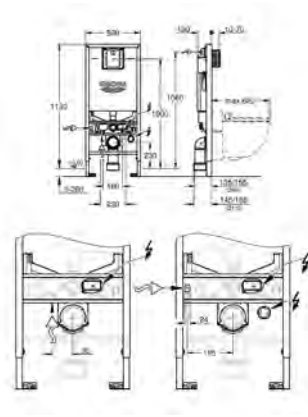

flushing cistern GDX, 6 l
with integrated power socket
ready for shower toilets (water)
small revision shaft for small flush plates
for on-the-wall installations or studded walls
powder coated steel frame, self-supporting
for dry-cladding, completely pre-assembled
with fixed connections
quick adjustment, lockable
fixing material
TUV approved
2 WC fixing bolts
fixing device for ceramic
distance of fixing bolts 180/230 mm
outlet bend Ø 90 mm
depth adjustable
reducer Ø 90/110 mm
inlet and outlet connecting set

flushing cistern GDX, 6 l, containing following features:

factory set 6 l and 3 l
pneumatic discharge valve offering 2 modes of operation: dual flush or single flush
water supply from right, back or top
low noise (group I acc. to German Noise Specification)
fully insulated against condensation
1/2" water supply connection including integrated angle valve and push fit flexible hose union
no tools required for the installation
of the inspection shaft incl. protection during construction phase
for vertical use

including flow manager
reduces flow of the flush
prevents overspill in rimless toilets
easy flow regulation via inspection shaft without removing the valves
for on-the-wall installation please order wall brackets 38 558 00M (sold separately)
for mounting of flush plates 156 x 197 mm please order revision shaft 66 791 000 (sold separately)