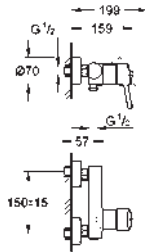

Concetto

Single-lever shower mixer 1/2"

wall mounted, metal lever
GROHE SilkMove 46 mm ceramic cartridge
GROHE Long-Life Shine durable sparkling sheen
adjustable flow rate limiter
shower bottom outlet 1/2" with
integrated non return-valve, S-unions
protected against backflow
optional temperature limiter (46 308 000)
noise classification 1 in accordance
with DIN4109

34 765 000 Chrome 4005176612022