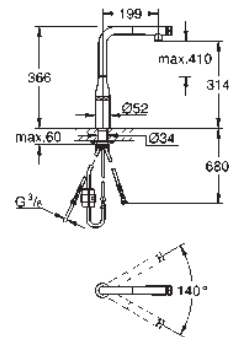

31 928 KF0	phantom black	4005176782701

Essence SmartControl
Sink mixer with SmartControl
monobloc installation
GROHE Long-Life Shine finish
pull-out spray with laminar metal spray
GROHE Magnetic Docking guarantees easy retraction and smooth docking of the spray head back to the starting position
GROHE SmartControl push for ON-OFF, turn for volume adjustment from water saving eco mode to Full Flow
temperature adjustment by turning of mixing valve on body
swivel tubular spout
swivel area 140°
protected against backflow
flexible connection hoses
metal fixation set
Lead and Nickel Free Inner Water Ways
professional edition

30 503 000	Chrome	4005176695698
30 503 DC0	supersteel	4005176720178