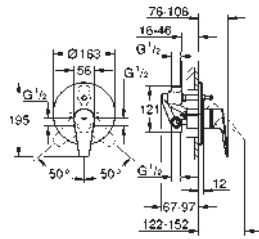

Ref. No.   Colour   EAN

29 079 001   Chrome   4005176556692

BauEdge
Single-lever bath/shower mixer 1/2"
concealed installation
Consisting of:
set for final installation
metal lever
concealed body
GROHE Long-Life 46 mm ceramic cartridge
GROHE Long-Life Shine durable sparkling sheen
adjustable flow rate limiter
automatic diverter: bath/shower
escutcheon- and shaft-sealing
optional temperature limiter (46 375 000)
professional edition