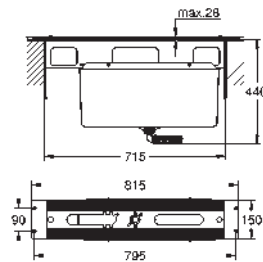

4/5-hole bath combination (optional)
baseframe for installation
under tiled surround

base frame
drainage box with
integrated outlet for splash water
caps to cover screw fixations always come in chrome color

23 792 001 Chrome 4005176409257
23 792 DC1 supersteel 4005176412837
23 792 EN1 brushed nickel 4005176413001
23 792 AL1 brushed hard graphite 4005176586231