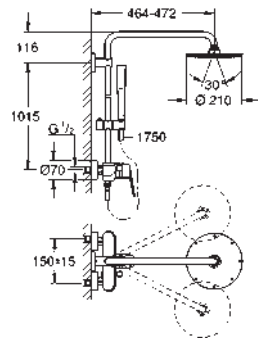

Euphoria Eurodisc Cosmopolitan System 210
Shower system with single lever for wall mounting
Consisting of:
horizontal swivable 450 mm projection shower arm
exposed single-lever shower mixer
with diverter
allows change between:
metal head shower Rainshower Cosmopolitan 210 (28 368 000)
Rain spray pattern
with ball joint
rotation angle $\pm 15^\circ$
hand shower Euphoria Cosmopolitan Stick (27 400)
Rain spray pattern
adjustable height via gliding element
Silverflex shower hose 1750 mm (28 388 000)
GROHE SilkMove 46 mm ceramic cartridge
GROHE DreamSpray perfect spray pattern
GROHE Long-Life Shine durable sparkling sheen
SpeedClean anti-limescale system
Inner WaterGuide for a longer life
TwistStop preventing the hose from twisting
suitable for instantaneous heaters from 18 kW/h
minimum flow rate 7 l/min.

23 147 001	Chrome	4005176313271