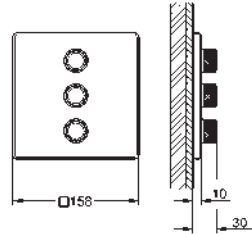

Ref. No.	Colour	EAN
29 127 000	Chrome	4005176413339
29 127 DC0	supersteel	4005176526350
29 127 A00	hard graphite	4005176558375
29 127 AL0	brushed hard graphite	4005176558382
29 127 DL0	brushed warm sunset	4005176558412
29 127 GN0	brushed cool sunrise	4005176558443

Grotherm SmartControl Triple volume control trim
set for final installation for GROHE Rapido SmartBox 35 600/35 604/35 601 metal wall escutcheon with **GROHE FastFixation** (covered escutcheon and shaft sealing, covered fixing), retroactively 6° adjustable 10 mm thin profile escutcheon
GROHE Long-Life Shine durable sparkling sheen
GROHE SmartControl push for ON-OFF, turn for volume adjustment from GROHE Water Saving to full flow exchangeable symbols
GROHE ProGrip with knurl structure multiple outlets can be run simultaneously
without roughing-in-set
flow performance:
outlet D = 28 l/min
outlet E = 28 l/min
outlet A = 28 l/min
outlet D+E+A = 65 l/min
optional flow reducer for CALGreen compliance included

35 604 000 4005176698774
GROHE Rapido SmartBox universal rough-in box for concealed installation

29 118 000	Chrome	4005176412240
29 118 DC0	supersteel	4005176455032
29 118 GL0	cool sunrise	4005176492976
29 118 DA0	warm sunset	4005176492990
29 118 AL0	brushed hard graphite	4005176455049