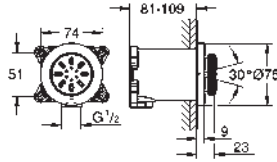

Ref. No.	Colour	EAN
26 801 000	Chrome	4005176722769
26 801 DC0	supersteel	4005176722837
26 801 BE0	polished nickel	4005176722813
26 801 EN0	brushed nickel	4005176722783
26 801 GL0	cool sunrise	4005176722790
26 801 GN0	brushed cool sunrise	4005176722820
26 801 DA0	warm sunset	4005176722851
26 801 DL0	brushed warm sunset	4005176722868
26 801 A00	hard graphite	4005176722806
26 801 AL0	brushed hard graphite	4005176722844

Rainshower Aqua
Body spray round 2 spray
spray pattern:
PureRain, ActiveJet
including concealed body and compound seal
ØOslash; 75 mm
pivoting range ± 15° rotatable
connection thread 1/2"
throw distance 600 mm
GROHE Water Saving 3.3 l/min flow limiter
GROHE DreamSpray perfect spray pattern
GROHE Long-Life Shine durable sparkling sheen
SpeedClean anti-limescale system
min. recommended pressure 1.0 bar
not suitable for instantaneous heater