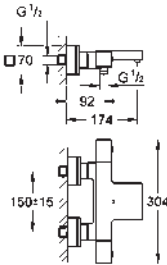

Grotherm Cube
Thermostatic bath/shower mixer 1/2"
wall mounted
GROHE Long-Life Shine durable sparkling sheen
GROHE SafeStop safety button at 38°C
(calibration required)
GROHE SafeStop Plus optional temperature limiter at 43°C included
GROHE TurboStat compact cartridge
with wax thermoelement
integrated mixed water shut off
GROHE AquaDimmer Eco with multiple function:
- integrated **GROHE EcoButton**
(economy button with economy stop for shower)
- flow control
- diverter: bath/shower
shower bottom outlet 1/2"
GROHE XL Waterfall
flow straightener
built-in non return valves
dirt strainers
protected against backflow
covered S-unions
GROHE Water Saving - Less water, perfect flow

34 508 000	Chrome	4005176941795