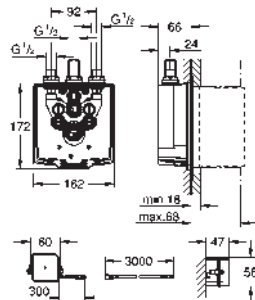

GROHE BLUETOOTH MONITORING

Ref. No. Colour EAN

36 415 000 Chrome 4005176320590

Eurosmart Cosmopolitan E Bluetooth

Infra-red electronic for concealed thermostatic shower

with infrared sensor and Bluetooth module for bi-directional communication for monitoring, configuration and service purpose for concealed installation box 36 416 001

GROHE Long-Life Shine durable sparkling sheen

chrome escutcheon

with Bluetooth 4.0* for wireless data communication

for Apple** and Android devices

Bluetooth range (max. 10 m) varies depending on materials used and walls between transmitter and receiver

monitoring

password protected products

app detects all Bluetooth products in range

auto flush cycles and timing last auto flush

usage per day over 30 days

thermal disinfection cycles and timings last disinfection

configuration

shut off delay

auto flush

thermal disinfection

cleaning mode

2 on/off timers

identification by name

service

send and save 3 profiles

reset to factory or user settings

hard and software version

CE approved

Mobile devices and GROHE IR Remote App*** are not included in delivery and have to be ordered separately via an authorised Apple store/store/iTunes or Google Play store.

* The Bluetooth word mark and logos are registered trademarks owned by Bluetooth SIG, Inc. and any use of such marks by Grohe AG is under license. Other trademarks and trade names are those of their respective owners.

** Apple, the Apple logo, iPod, iPod Touch, iPhone and iTunes are trademarks of Apple Inc., registered in the U.S. and other countries. Apple is not responsible for the function of this device or its compliance with safety and regulatory standards

*** Available for free via iTunes app or Google Play store.

36 416 001

4005176595394

Eurosmart Cosmopolitan E