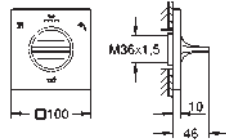

19 590 001	Chrome	4005176512599
	19 590 GN1	brushed cool sunrise	4005176512414
	19 590 DL1	brushed warm sunset	4005176512476
	19 590 A01	hard graphite	4005176512575
	Allure 3-way diverter set for final installation for 29 033 000 without concealed body bayonet union escutcheon installation depth adjustable 66 - 113 mm only for use with concealed body GROHE Long-Life Shine durable sparkling sheen