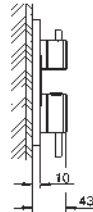

Atrio

Thermostatic bath tub mixer for 2 outlets with integrated shut off/diverter valve

set for final installation for

GROHE Rapido SmartBox 35 600/35 604

GROHE TurboStat compact cartridge

with wax thermoelement

GROHE Long-Life Shine durable sparkling sheen

wall escutcheon with **GROHE FastFixation**

(covered escutcheon- and shaft sealing, covered fixing)

metal escutcheon, retroactively 6° adjustable

printed hand shower and bath filler symbol

GROHE SafeStop safety button at 38°C

(calibration required)

GROHE SafeStop Plus optional temperature limiter at 43°C or 46°C included

GROHE AquaDimmer, integrated shut off/diverter valve

metal handles

flow performance:

outlet B = 27 l/min

outlet C = 30 l/min

without roughing-in-set

35 604 000	4005176698774
GROHE Rapido SmartBox universal rough-in box for concealed installation