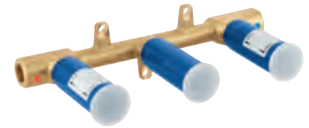

Two-handle basin mixer
concealed body, 1/2"
for 3-hole basin mixer
wall installation
without finishing trim set
DR-brass
installation device
allows for waterproofing of wall construction surrounding the concealed body
with sealing sleeve

29 416 000 Chrome 4005176757778
29 416 IGO chrome/gold 4005176757792
29 416 DA0 warm sunset 4005176757785