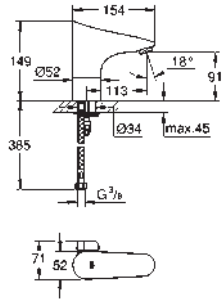

GROHE EUROPLUS E

Ref. No. Colour EAN

36 207 001 Chrome 4005176929373

Europlus E

Infra-red electronic basin mixer 1/2" with mixing device and adjustable temperature limiter

with infrared sensor for bi-directional communication for monitoring, configuration and servicing
6V lithium battery, type CR-P2
battery lifetime approx. 7 years (150 actuations a day)

GROHE Water Saving mousseur 5.7 l/min
flexible connection hoses

- non-return valve
- dirt strainers
- solenoid valve
- rapid installation system
- multistage battery status display
- 7 pre-set programs
- auto flush
- thermal disinfection
- cleaning mode
- additional functions and precise settings by remote control 36 407
- CE approved
- noise classification 1 in accordance with DIN4109
- type of protection faucet IP 59K

36 208 001 Chrome 4005176929380
ditto, without mixing device

36 015 001 Chrome 4005176929359

Europlus E

Infra-red electronic basin mixer 1/2" with mixing device and adjustable temperature limiter

with infrared sensor for bi-directional communication for monitoring, configuration and servicing
without power supply 36 338 000 (required)
GROHE Water Saving mousseur 5.7 l/min

- flexible connection hoses
- non-return valve
- dirt strainers
- solenoid valve
- rapid installation system
- 7 pre-set programs
- auto flush
- thermal disinfection
- cleaning mode
- additional functions and precise settings by remote control 36 407
- CE approved
- noise classification 1 in accordance with DIN4109
- type of protection faucet IP 59K