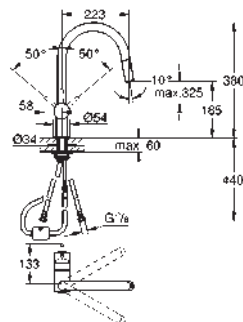

30 348 001	Chrome	4005176464973

Minta
Single-lever sink mixer 1/2"
C-spout
monobloc installation
GROHE SilkMove 46 mm ceramic cartridge
GROHE Long-Life Shine durable sparkling sheen
GROHE EasyDock guarantees easy retraction and smooth docking back to the starting position
pull-out dual spray
diverter: laminar spray/SpeedClean shower jet
adjustable flow rate limiter
swivel tubular spout
swivel area 360°
shorter lever (71 mm)
integrated non-return valve
protected against backflow
flexible connection hoses
rapid installation system
available until 31 march 2023