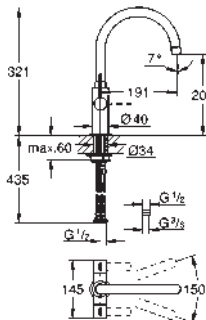

Eurosmart
Two handle sink mixer
high spout
monobloc installation
GROHE Long-Life Shine durable sparkling sheen
cartridge: ceramic head parts, 90° turn angle
integrated temperature limiter
mousseur
swivel tubular spout
adjustable swivel area 0° / 150° / 360°
Lead and Nickel Free Inner Water Ways
flexible connection hoses 1/2"
rapid installation system
min. recommended pressure 0.2 bar
professional edition