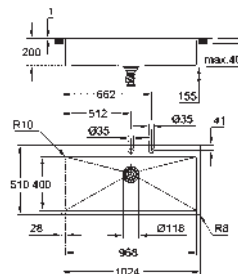

GROHE FastFixation

installation system
cut-out (top mount): 1009 x 495 mm (R3)
cut-out (flush mount): 1009 x 495 mm (R3) (top step outer size: -1025 x 511 -R8 deep -3.5 mm)
waste: Ø 3.5"/90 mm waste strainer with automatic waste fitting accessories included: automatic waste fitting with rotary handle, waste kit, basket strainer waste, mounting set
optional push to open excenter (40 986 SD0)
amount of fasteners included (top mount): 12