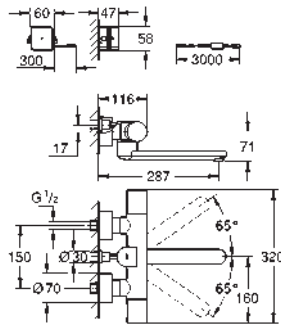

with Bluetooth 4.0* for wireless data communication
for Apple** and Android devices
Bluetooth range (max. 10 m) varies depending on materials used and walls
between transmitter and receiver

monitoring
password protected products
app detects all Bluetooth products in range
auto flush cycles and timing last auto flush
usage per day over 30 days
thermal disinfection cycles and timings last disinfection

configuration
detection range and shut off delay
auto flush
thermal disinfection
cleaning mode
2 on/off timers
identification by name

service
send and save 3 profiles
reset to factory or user settings
hard and software version
CE approved
noise classification 1 in accordance
with DIN4109
type of protection faucet IP 59K

Mobile devices and GROHE IR Remote App*** are not included in delivery and have to be ordered separately via an authorised Apple store/store/iTunes or Google Play store.

* The Bluetooth word mark and logos are registered trademarks owned by Bluetooth SIG, Inc. and any use of such marks by Grohe AG is under license. Other trademarks and trade names are those of their respective owners.

** Apple, the Apple logo, iPod, iPod Touch, iPhone and iTunes are trademarks of Apple Inc., registered in the U.S. and other countries. Apple is not responsible for the function of this device or its compliance with safety and regulatory standards

*** Available for free via iTunes app or Google Play store.

39 383 000	4005176356926

Eurosmart Cosmopolitan E
Thermostatic 230 V connection set
fitting support
2 fitting connections DN 15
power supply connector
wall installation
for use with Eurosmart Cosmopolitan E thermostat 230 V