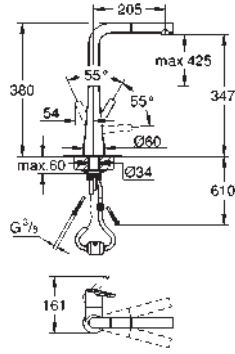

GROHE ZEDRA / ZEDRA SMARTCONTROL / ZEDRA TOUCH

Ref. No.	Colour	EAN
32 553 002	Chrome	4005176466649
32 553 DC2	supersteel	4005176466656

Zedra
Single-lever sink mixer 1/2"
 monobloc installation
GROHE Long-Life Shine durable sparkling sheen
GROHE SilkMove 35 mm ceramic cartridge
GROHE Magnetic Docking guarantees easy retraction and smooth docking of the spray head back to the starting position
 pull-out dual spray
 diverter: laminar spray/SpeedClean shower jet
 automatic return to laminar spray
 adjustable flow rate limiter
 swivel tubular spout
 swivel area 360°
 protected against backflow
 flexible connection hoses
 metal fixation set
 Lead and Nickel Free Inner Water Ways