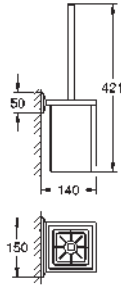

40 900 000   **Chrome**   **4005176754371**

Allure Brilliant
Toilet brush set
material: glass / metal
wall mounted
concealed fastening
GROHE Long-Life Shine durable sparkling sheen