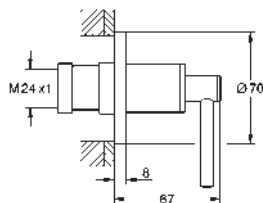

Ref. No.	Colour	EAN
29 397 000	Chrome	4005176754111
29 397 DC0	supersteel	4005176754142
29 397 GL0	cool sunrise	4005176754159
29 397 DA0	warm sunset	4005176754135
29 397 AL0	brushed hard graphite	4005176754128

Aerio
Concealed stop-valve trim
for concealed valve 35 028 000 or 29 032 000
GROHE Long-Life Shine durable sparkling sheen
installation depth adjustable
20-80 mm
escutcheon with screwable wall sealing
with lever handle