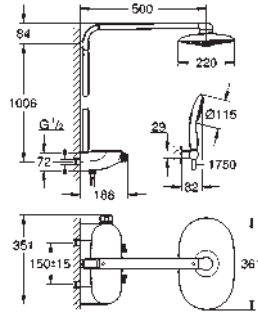

GROHE RAINSHOWER SYSTEM SMARTCONTROL

Ref. No. Colour EAN

26 250 000 Chrome 4005176316999

Rainshower System SmartControl Duo 360 Shower system with thermostat for wall mounting

Consisting of:

horizontal 500 mm shower arm
exposed SmartControl thermostat
allows change between:
head shower Rainshower Duo 360, spray plate chrome
GROHE PureRain/GROHE Rain O² spray* and TrioMassage
hand shower Power&Soul 115, spray plate white (27 671 LSO)
hand shower wall holder (27 055)
Silverflex shower hose 1750 mm (28 388 000)

min. recommended pressure 1.5 bar

GROHE DreamSpray perfect spray pattern
GROHE Long-Life Shine durable sparkling sheen
GROHE CoolTouch prevents scalding on hot surfaces
GROHE TurboStat compact cartridge
with wax thermoelement

GROHE Water Saving - Less water, perfect flow

GROHE SafeStop safety button at 38°C

(calibration required)

GROHE SafeStop Plus optional temperature limiter at 43°C included

GROHE SmartControl push for ON-OFF, turn for volume adjustment from

GROHE Water Saving to full flow

GROHE EasyReach shower tray

SpeedClean anti-limescale system

Inner WaterGuide for a longer life

suitable for instantaneous heaters from 18 kW/h

TwistStop preventing the hose from twisting

* to be decided during initial installation; factory default setting: GROHE PureRain

26 250 LSO moon white 4005176317002

ditto, head shower with white spray plate

26 361 000 Chrome 4005176347580

Rainshower System SmartControl Mono 360 Shower system with thermostat for wall mounting

Consisting of:

horizontal 500 mm shower arm
exposed SmartControl thermostat
allows change between:
head shower Rainshower Mono 360, spray plate chrome
GROHE PureRain/GROHE Rain O² spray*
Power&Soul 130 hand shower, spray plate white (27 673 LSO)
hand shower wall holder (27 055)
Silverflex shower hose 1750 mm (28 388 000)

min. recommended pressure 1.5 bar

GROHE DreamSpray perfect spray pattern

GROHE Long-Life Shine durable sparkling sheen

GROHE CoolTouch prevents scalding on hot surfaces

GROHE TurboStat compact cartridge

with wax thermoelement

GROHE Water Saving - Less water, perfect flow

GROHE SafeStop safety button at 38°C

(calibration required)

GROHE SafeStop Plus optional temperature limiter at 43°C included

GROHE SmartControl push for ON-OFF, turn for volume adjustment from

GROHE Water Saving to full flow

GROHE EasyReach shower tray

SpeedClean anti-limescale system

Inner WaterGuide for a longer life

suitable for instantaneous heaters from 18 kW/h

TwistStop preventing the hose from twisting

* to be decided during initial installation; factory default setting: GROHE PureRain