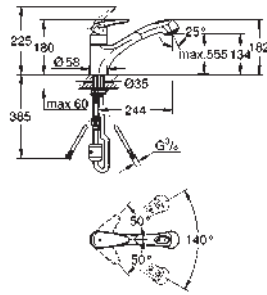

GROHE EURODISC

Ref. No. Colour EAN

32 257 001 Chrome 4005176834165

Eurodisc
Single-lever sink mixer 1/2"
 low spout
 monobloc installation
GROHE Long-Life Shine finish
GROHE SilkMove 35 mm ceramic cartridge
 pull-out dual spray
 diverter: mousseur/shower jet
 adjustable flow rate limiter
 swivel cast spout
 swivel area 140°
 flexible connection hoses
 rapid installation system