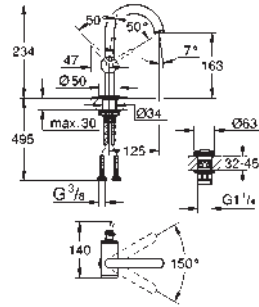

GROHE SPA

GROHE
ATRIO

SPA BATH
TAPS

Ref. No.	Colour	EAN
24 363 000	Chrome	4005176762215
24 363 DC0	supersteel	4005176760914
24 363 GL0	cool sunrise	4005176760921
24 363 DA0	warm sunset	4005176760907
24 363 AL0	brushed hard graphite	4005176760891

Atrio
Basin mixer 1/2"
M-Size
monobloc installation
28 mm ceramic cartridge
with **GROHE SilkMove**
with temperature limiter
GROHE Long-Life Shine durable sparkling sheen
GROHE EcoJoy 5.7 l/min laminar mousseur
swivel tubular C-spout with mousseur
stop limiter
Push-open waste set 1 1/4"
flexible connection hoses