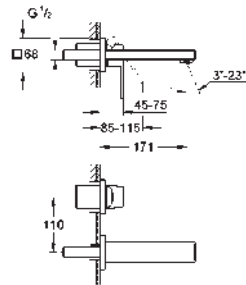

Eurocube
2-hole basin mixer S-Size
wall mounted
set for final installation for 23 200 000
without concealed body
metal escutcheon
metal lever
GROHE Long-Life Shine durable sparkling sheen
GROHE AquaGuide adjustable mousseur
centre distance 110 mm
projection 171 mm

23 447 000 Chrome 4005176998737
Ditto, projection 231 mm

23 200 000 4005176908354