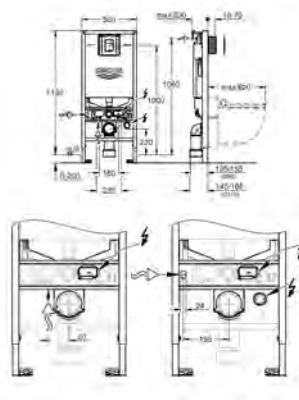

Rapid SLX

3-in-1 set for WC, 1.13 m installation height

flushing cistern GDX, 6 l
Consisting of:
Rapid SLX element for WC (39 596 000) with integrated power socket
Skate Cosmopolitan S flush plate, chrome (37 535 000)
front wall brackets (38 558 00M)
including flow manager