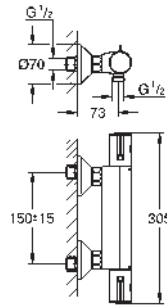

Grohtherm 800
Thermostatic shower mixer 1/2"
wall mounted
GROHE Long-Life Shine durable sparkling sheen
GROHE SafeStop safety button at 38°C
(calibration required)
GROHE SafeStop Plus integrated temperature
limiter at max 50°C
GROHE Turbostat C3 compact cartridge
with wax thermoelement
integrated mixed water shut off
volume handle with **GROHE EcoButton**
(economy button with individually
adjustable economy stop)
ceramic headpart 1/2", 180°
shower bottom outlet 1/2"
built-in non return valves
dirt strainers
protected against backflow
S-unions
metal escutcheon
GROHE Water Saving - Less water, perfect flow

34 567 000 Chrome 4005176310157