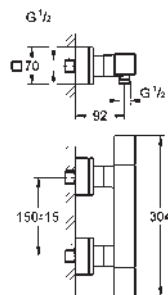

Grohtherm Cube
Thermostatic shower mixer 1/2"
wall mounted
GROHE Long-Life Shine durable sparkling sheen
GROHE SafeStop safety button at 38°C
(calibration required)
GROHE SafeStop Plus integrated temperature
limiter at max 50°C
GROHE Turbostat C3 compact cartridge
with wax thermoelement
integrated mixed water shut off
volume handle with **GROHE EcoButton**
(economy button with individually
adjustable economy stop)
shower bottom outlet 1/2"
ceramic headpart 1/2", 180°
built-in non return valves
dirt strainers
protected against backflow
covered S-unions
integrated flow limiter 14 l/min in the shower outlet
GROHE Water Saving - Less water, perfect flow