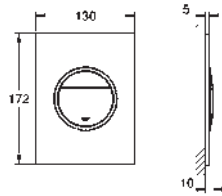

37 601 000	Chrome	4005176416057
37 601 P00	matt chrome	4005176416064
37 601 SH0	alpine white	4005176416071
37 601 DC0	supersteel	4005176416088
37 601 BE0	polished nickel	4005176529009
37 601 EN0	brushed nickel	4005176529047
37 601 GL0	cool sunrise	4005176524271
37 601 GN0	brushed cool sunrise	4005176529016
37 601 DA0	warm sunset	4005176524288
37 601 DL0	brushed warm sunset	4005176529023
37 601 A00	hard graphite	4005176528996
37 601 AL0	brushed hard graphite	4005176529030

Nova Cosmopolitan S

Flush plate

for dual flush or start & stop actuation
for pneumatic drop valve AV1
compatible with Rapid SL/GD2 1.13 m

for vertical installation

130 x 172 mm
made of ABS

GROHE Long-Life Shine durable sparkling sheen

GROHE Water Saving - Less water, perfect flow
flush plate with magnetic holder and fixing brackets included
compatible with Rapid SLX

for use with Rapid SL and Uniset with GD 2 cistern please order shaft 40 911 000 (sold separately)