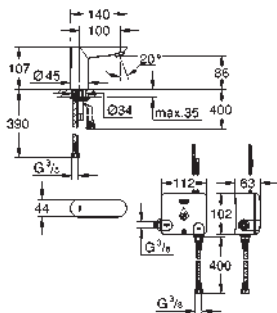

GROHE EUROECO COSMOPOLITAN E

Ref. No. Colour EAN

36 384 000 Chrome 4005176982774

Euroeco Cosmopolitan E

Powerbox

infra-red electronic basin tap 1/2"
without mixing device
with infrared sensor for bi-directional communication
for monitoring, configuration and servicing
including Powerbox self-generating power system

GROHE Water Saving 6.0 l/min mousseur
flexible connection hose
dirt strainer
rapid installation system

Powerbox

power generator with water turbine
internal energy saving unit
with use of 60 s/24 h stand-by, 260 s/100 h stand-by
with additional backup power
7 pre-set programs
auto flush
thermal disinfection
cleaning mode
additional functions and precise settings
by remote control 36 407

36 274 000 Chrome 4005176893223