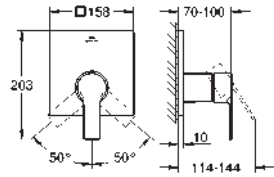

19 317 001	Chrome	4005176513756
19 317 GN1	brushed cool sunrise	4005176513572
19 317 DL1	brushed warm sunset	4005176513633
19 317 A01	hard graphite	4005176513732

Allure
Single-lever shower mixer trim
set for final installation for
GROHE Rapido SmartBox 35 600/35 604
GROHE SilkMove 46 mm ceramic cartridge
GROHE Long-Life Shine durable sparkling sheen
wall escutcheon with GROHE FastFixation
(covered escutcheon- and shaft sealing, covered fixing)
metal escutcheon, retroactively 6° adjustable
metal lever
flow performance:
outlet B or C = 30 l/min
without roughing-in-set

35 604 000 4005176698774
GROHE Rapido SmartBox universal rough-in box for concealed installation