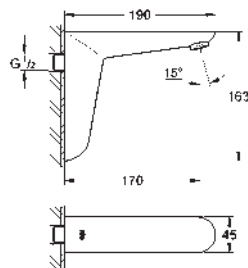

Euroeco Cosmopolitan E

Infra-red electronic wall basin tap without mixing device

with infrared sensor for bi-directional communication
for monitoring, configuration and servicing
for cold or premixed water
6V lithium battery, type CR-P2
battery lifetime approx. 7 years (150 actuations a day)
metal body
multistage battery status display
7 pre-set programs
auto flush
thermal disinfection
cleaning mode
additional functions and precise settings
by remote control 36 407
CE approved

36 273 000 Chrome 4005176893216