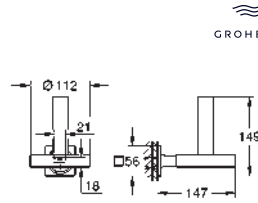

GROHE SPA

GROHE
ALLURE

SPA BATH
TAPS

Ref. No.	Colour	EAN
40 956 001	Chrome	4005176532146
40 956 GN1	brushed cool sunrise	4005176532184
40 956 DL1	brushed warm sunset	4005176532207
40 956 A01	hard graphite	4005176532214

Allure
Spare toilet paper holder
without cover
material: metal
concealed fastening
GROHE Long-Life Shine durable sparkling sheen