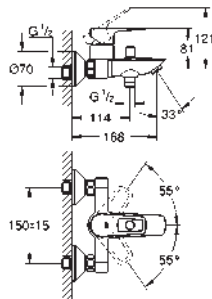

BauLoop
Single-lever bath/shower mixer 1/2"
wall mounted
metal lever
GROHE Long-Life 35 mm ceramic cartridge
with temperature limiter
GROHE Long-Life Shine durable sparkling sheen
adjustable flow rate limiter
automatic diverter: bath/shower
spout with mousseur
shower bottom outlet 1/2" with
integrated non return-valve
protected against backflow
S-unions
metal wall escutcheon
professional edition

29 081 001 Chrome 4005176556081