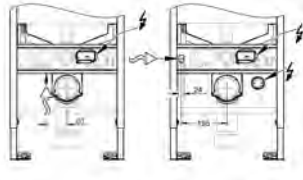

GROHE RAPID SLX

Ref. No.

Colour

EAN

39 598 000

4005176527517

Rapid SLX

3-in-1 set for WC, 1.13 m installation height

flushing cistern GDX, 6 l

Consisting of:

Rapid SLX element for WC (39 596 000) with integrated power socket

front wall brackets (38 558 00M)

WC set for noise protection (37 131 000)

including flow manager