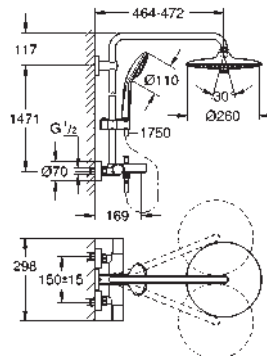

Euphoria System 260
Shower system with bath thermostat for wall mounting
Consisting of:
horizontal swivable 450 mm projection shower arm
exposed thermostatic shower
with Aquadimmer function
allows change between:
head shower Euphoria 260 (26 457)
3 spray patterns:
Rain, SmartRain, Jet
with ball joint
rotation angle $\pm 15^\circ$
bath inlet
separate diverter for hand shower
hand shower Euphoria 110 Massage
(27 239 000)
3 spray patterns:
Rain, SmartRain, Massage
adjustable height via gliding element
Silverflex shower hose 1750 mm (28 388 000)
GROHE Water Saving 9.5 l/min flow limiter
GROHE TurboStat compact cartridge
with wax thermoelement
GROHE SafeStop safety button at 38°C
(calibration required)
GROHE SafeStop Plus optional temperature limiter at 43°C included
GROHE DreamSpray perfect spray pattern
GROHE Long-Life Shine durable sparkling sheen
GROHE SprayDimmer (Stepless
flow rate reduction)
SpeedClean anti-limescale system
Inner WaterGuide for a longer life
TwistStop preventing the hose from twisting
suitable for instantaneous heaters from 18 kW/h
minimum flow rate 7 l/min.