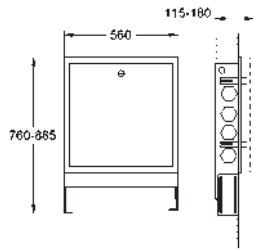

Ref. No.   Colour   EAN

36 474 000   Chrome   4005176758744

**GROHE F-digital Deluxe
Rough-in set base unit box**
for use with base unit box (26 864 000 or 36 476 000)
550 x 700 x 110 mm
height (100 mm) and depth (50 mm) adjustable
with adjustable front frame for installation in wall niches
with adjustable front frame for installation in wall niches
galvanized and powder coated (RAL 9010, pure white) steel plate
1 mm thick steel plate
with two mounting rails and elbow for power outlets
and mounting materials