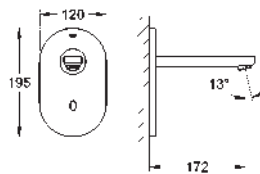

GROHE BLUETOOTH MONITORING

Ref. No.   Colour   EAN

36 410 000   Chrome   4005176320545

**Euroeco Cosmopolitan E Bluetooth
Infra-red electronic basin tap**

with infrared sensor and Bluetooth module for bi-directional communication for monitoring, configuration and service purpose
with transformer 100-240 V AC, 50-60 Hz, 6.75 V DC
set for final installation for concealed fitting box
36 336 001/36 337 001

GROHE Long-Life Shine finish

GROHE Water Saving - Less water, perfect flow
laminar flow straightener 9 l/min
chrome escutcheon and spout
projection 172 mm

with Bluetooth 4.0* for wireless data communication
for Apple** and Android devices

Bluetooth range (max. 10 m) varies depending on materials used and walls

monitoring

password protected products

app detects all Bluetooth products in range

auto flush cycles and timing last auto flush

usage per day over 30 days

thermal disinfection cycles and timings last disinfection

configuration

detection range and shut off delay

auto flush

thermal disinfection

cleaning mode

2 on/off timers

identification by name

service

send and save 3 profiles

reset to factory or user settings

hard and software version

CE approved

noise classification 1 in accordance

with DIN4109

Mobile devices and GROHE IR Remote App*** are not included in delivery and have to be ordered separately via an authorised Apple store/store/iTunes or Google Play store.

* The Bluetooth word mark and logos are registered trademarks owned by Bluetooth SIG, Inc. and any use of such marks by Grohe AG is under license. Other trademarks and trade names are those of their respective owners.

** Apple, the Apple logo, iPod, iPod Touch, iPhone and iTunes are trademarks of Apple Inc., registered in the U.S. and other countries. Apple is not responsible for the function of this device or its compliance with safety and regulatory standards

*** Available for free via iTunes app or Google Play store.

COMMERCIAL
FITTINGS

36 337 001

4005176595417

**Euroeco Cosmopolitan E
Concealed mounting box**

wall installation

for installation with pre-mixed or cold water

suitable for IR-sets for final installation

stop valve

connection housing for power supply

suitable for

36 410 000, 36 334 SD0, 36 335 SD0, 36 273 000

allows for waterproofing of wall construction surrounding the concealed body with sealing sleeve