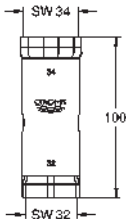

GROHE SPECIAL TOOLS

Ref. No.   Colour   EAN

19 332 000   4005176823695

Socket Spanner
34 mm for dis-/assembly of central screw coupling and GROHE TurboStat
thermostatic compact cartridge
32 mm for disassembly of 35 mm cartridge