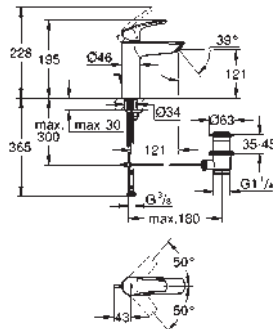

23 924 003 Chrome 4005176613265
ditto, smooth body with push-open pop-up waste set 1 1/4"

32 154 003 Chrome 4005176613258
ditto, smooth body

24 192 003 Chrome 4005176723964

Eurosmart
Basin mixer 1/2"
S-Size
Cradle to Cradle Certified Gold
monobloc installation
metal lever
GROHE SilkMove Energy Saving 28 mm ceramic cartridge
with energy saving function via cold start
with temperature limiter
GROHE Long-Life Shine durable sparkling sheen
Lead and Nickel Free Inner Water Ways
GROHE Water Saving mousseur 5.7 l/min
GROHE FastFixation installation system
smooth body
flexible connection hoses
professional edition