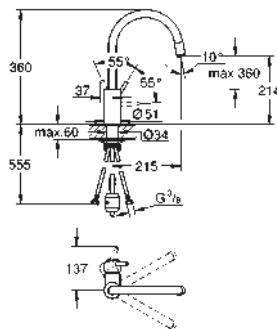

32 663 003	Chrome	4005176466854
32 663 DC3	supersteel	4005176466861

Concetto
Single-lever sink mixer 1/2"
high spout
monobloc installation
GROHE Long-Life Shine durable sparkling sheen
GROHE SilkMove 35 mm ceramic cartridge
GROHE EasyDock guarantees easy retraction and smooth docking back to the starting position
Lead and Nickel Free Inner Water Ways
pull-out laminar spray
adjustable flow rate limiter
swivel tubular spout
swivel area 360°
protected against backflow
flexible connection hoses
metal fixation set