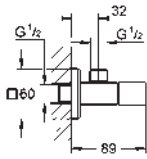

GROHE ANGLE VALVES

Ref. No.   Colour   EAN

22 013 000   Chrome   4005176909689

Eurocube
Angle valve 1/2"
wall connection 1/2"
outlet 1/2"
cartridge headpart
metal handle
marking: neutral
metal push-on escutcheon