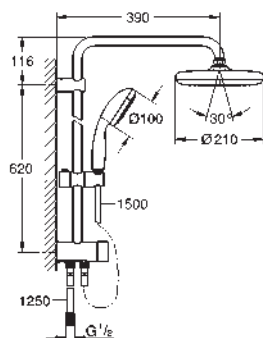

GROHE TEMPESTA SYSTEM

Ref. No.	Colour	EAN
26 381 001	Chrome	4005176451980

Tempesta System 210

Flex shower system with diverter for wall mounting

Consisting of:

horizontal 390 mm shower arm, adjustable before installation
change by diverter between hand shower, head shower or head shower Eco setting

head shower Tempesta 210 (26 408)

2 spray patterns (via diverter):

chrome plated spray face

with ball joint

rotation angle $\pm 15^\circ$

hand shower Tempesta 100 (27 852)

Rain spray pattern

adjustable height via gliding element

distance between diverter and upper bracket: 620 mm

shower hose Relexaflex 1500 mm (28 151)

shower hose Relexaflex 1250 mm (28 150)

flexible installation: connection to tap / wall union for water supply with 1/2"

thread of the 1250 mm shower hose

GROHE DreamSpray perfect spray pattern

GROHE Long-Life Shine durable sparkling sheen

SpeedClean anti-limescale system

Inner WaterGuide for a longer life

ShockProof silicone ring prevents damage caused by a shower falling

suitable for instantaneous heaters from 18 kW/h

minimum flow rate 7 l/min.