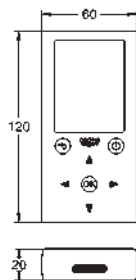

Remote control
for all GROHE one eye infra-red products
as of 06/2015 and GROHE Blue Home until 12/2018
monitoring
consumption and usage data
thermal disinfection cycles (infrared mixers)
auto flush cycles (infrared mixers)
cleaning mode cycles (GROHE Blue Home)
filter and CO₂ capacity (GROHE Blue Home)
configuration
cleaning mode activation
thermal disinfection (infrared mixers)
detection range (infrared mixers)
shut off delay (infrared mixers)
auto flush (infrared mixers)
filter capacity (GROHE Blue Home)
service
send and save profile
reset to factory or user settings
service details
demo mode
error codes (GROHE Blue Home)
3 x 1.5 V DC (AAA) battery supply

39 368 000 4005176341540