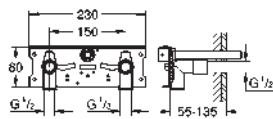

39 383 000	4005176356926

Eurosmart Cosmopolitan E
Thermostatic 230 V connection set
fitting support
2 fitting connections DN 15
power supply connector
wall installation
for use with Eurosmart Cosmopolitan E thermostat 230 V