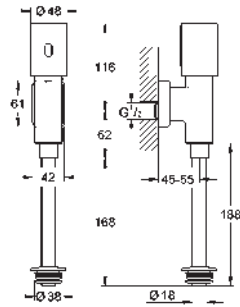

GROHE ELECTRONIC ACTUATIONS FOR URINAL

Ref. No.	Colour	EAN
37 421 000	Chrome	4005176935572

Tectron Rondo

Infra-red electronic for Urinal

with infrared sensor for bi-directional communication for monitoring, configuration and servicing
6V lithium battery, type CR-P2
battery lifetime approx. 7 years (150 actuations a day)
metal housing
exposed installation
flow pressure min 0.5 bar
operating pressure max 10 bar
G 1/2
with **integrated stop valve**
flush pipe with rubber connector
multistage battery status display
7 pre-set programs
auto flush
cleaning mode
pre-flush on/off
additional functions and precise settings
by remote control 36 407
adjustable flow time by hand or remote
CE approved