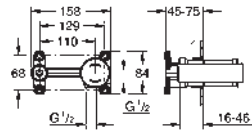

Ref. No. Colour EAN

23 571 000 4005176334276

Single-lever mixer 1/2", universal concealed body

for 2 hole basin mixer
wall installation
without finishing trim set
GROHE SilkMove 35 mm ceramic cartridge
adjustable flow rate limiter
with temperature limiter
spout can be positioned on the right or left
DR-brass
installation device
allows for waterproofing of wall construction surrounding the concealed body
with sealing sleeve

32 208 001 Chrome 4005176888908