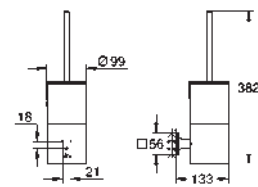

Ref. No.	Colour	EAN
40 340 001	Chrome	4005176532245
40 340 GN1	brushed cool sunrise	4005176532283
40 340 DL1	brushed warm sunset	4005176532306
40 340 A01	hard graphite	4005176532313

Allure
Toilet brush set
wall mounted
concealed fastening
material: glass / metal
GROHE Long-Life Shine durable sparkling sheen