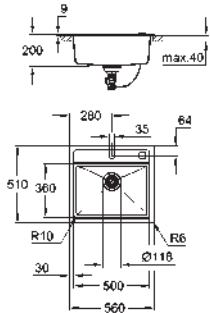

K700

Composite sink

model: K700 60-C 56/51 1.0

mounting type: top mount

material: quartz composite

GROHE Whisper

min. cabinet size: 600 mm

dimensions: 560 x 510 mm

1 bowl: 500 x 360 x 200 mm

outer radius: R6, inner bowl radius: R10

GROHE FastFixation installation system

cut-out: 545 x 495 mm

drainer: automatic waste fitting

accessories included: automatic waste fitting with rotary handle,

waste kit, basket strainer waste, mounting set

optional push to open excenter (40 986 SD0)

amount of fasteners included (top mount): 8

heat resistant up to 180° C

31 652 AT0 granite gray 4005176521331
31 652 AP0 granite black 4005176521324