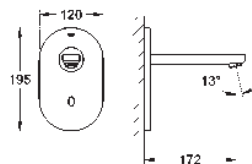

Euroeco Cosmopolitan E

Infra-red electronic wall basin tap without mixing device

with infrared sensor for bi-directional communication
for monitoring, configuration and servicing
for cold or premixed water
with transformer 100-230 V AC, 50-60 Hz, 6 V DC
GROHE Water Saving mousseur 5.7 l/min
chrome escutcheon
chrome spout
projection 172 mm
7 pre-set programs
auto flush
thermal disinfection
cleaning mode
additional functions and precise settings
by remote control 36 407
set for final installation for concealed fitting box
36 336 001/36 337 001
CE approved
noise classification 1 in accordance
with DIN4109