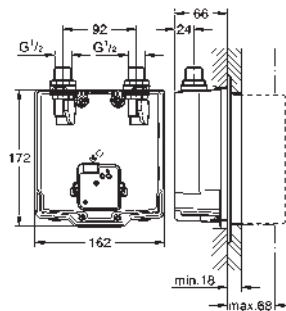

36 339 001 4005176595424

**Eurosmart Cosmopolitan E
Concealed mounting box
with mixture**
wall installation
suitable for IR-sets for final installation
2 stop valves
housing with mixing device
non-return valve
connection housing for power supply
suitable for
36 315 000, 36 412 000, 36 376 000
allows for waterproofing of wall construction surrounding the concealed body
with sealing sleeve