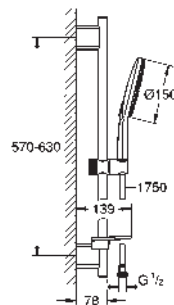

26 592 LSO moon white 4005176486432

**Rainshower SmartActive 150
Shower rail set 3 sprays**

Consisting of:
hand shower Rainshower SmartActive 150 (26 554)
spray plate moon white
shower rail 600 mm
with wall holders made of metal
Silverflex shower hose 1750 mm (28 388 000)

GROHE EasyReach tray
GROHE Water Saving 9.5 l/min flow limiter
GROHE DreamSpray perfect spray pattern
GROHE Long-Life Shine finish
GROHE FastFixation Plus adjustable distance between brackets, to adapt to existing holes
GROHE TileFix adjustable depth on upper and lower bracket
SpeedClean anti-limescale system
Inner WaterGuide for a longer life
TwistStop preventing the hose from twisting
suitable for instantaneous heater