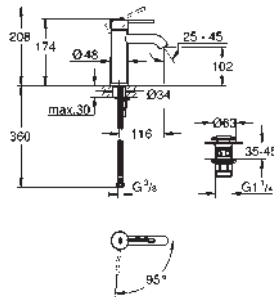

24 179 001 Chrome 4005176698439

Essence
Basin mixer 1/2"
S-Size
monobloc installation
metal lever
GROHE SilkMove Energy Saving 28 mm ceramic cartridge
with energy saving function via cold start
with temperature limiter
GROHE Long-Life Shine durable sparkling sheen
GROHE Water Saving mousseur 5.7 l/min
GROHE FastFixation Plus installation system
smooth body
waste set with push-open plug
flexible connection hoses
professional edition
replaces Essence basin mixer 23 797 001