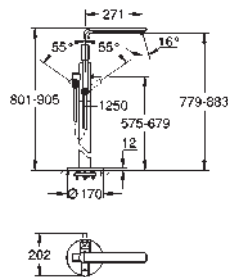

Lineare
Single-lever bath mixer 1/2", floor mounted

set for final installation for
45 984 001
without roughing-in-set
GROHE SilkMove 35 mm ceramic cartridge
with temperature limiter
GROHE Long-Life Shine durable sparkling sheen
automatic diverter: bath/shower
spout with mousseur
projection 271 mm
integrated non-return valve
in the shower outlet 1/2"
with shower holder
hand shower Sena Stick (26 465)
shower hose 1250 mm
protected against backflow

45 984 001 4005176992056