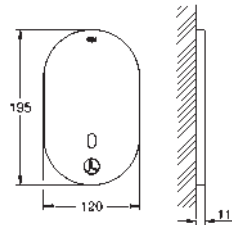

GROHE BLUETOOTH MONITORING

Ref. No. Colour EAN

36 415 000 Chrome 4005176320590

Eurosmart Cosmopolitan E Bluetooth

Infra-red electronic for concealed thermostatic shower

with infrared sensor and Bluetooth module for bi-directional communication for monitoring, configuration and service purpose for concealed installation box 36 416 001

GROHE Long-Life Shine durable sparkling sheen

chrome escutcheon

with Bluetooth 4.0* for wireless data communication

for Apple** and Android devices

Bluetooth range (max. 10 m) varies depending on materials used and walls between transmitter and receiver

monitoring

password protected products

app detects all Bluetooth products in range

auto flush cycles and timing last auto flush

usage per day over 30 days

thermal disinfection cycles and timings last disinfection

configuration

shut off delay

auto flush

thermal disinfection

cleaning mode

2 on/off timers

identification by name

service

send and save 3 profiles

reset to factory or user settings

hard and software version

CE approved

Mobile devices and GROHE IR Remote App*** are not included in delivery and have to be ordered separately via an authorised Apple store/store/iTunes or Google Play store.

* The Bluetooth word mark and logos are registered trademarks owned by Bluetooth SIG, Inc. and any use of such marks by Grohe AG is under license. Other trademarks and trade names are those of their respective owners.

** Apple, the Apple logo, iPod, iPod Touch, iPhone and iTunes are trademarks of Apple Inc., registered in the U.S. and other countries. Apple is not responsible for the function of this device or its compliance with safety and regulatory standards

*** Available for free via iTunes app or Google Play store.

36 416 001

4005176595394

Eurosmart Cosmopolitan E

Concealed control unit

for shower

with integrated pre-adjustable

thermostatic mixer

suitable for infra-red set 36 415 000 and 36 463 000

2 stop valves

non-return valves with filters

connection housing for power supply

with transformer 100-240 V AC, 50-60 Hz, 6.75 V DC

allows for waterproofing of wall construction surrounding the concealed body with sealing sleeve