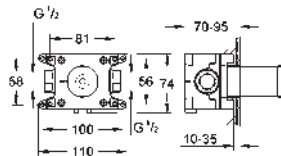

GROHE Rapido C
Rough-in for single volume control
for grid installation of Grohtherm Custom Shower system
built-in box with removable protection cover
waterproof membrane base for wall sealing
for masonry and drywall installation
fixing points for front and back wall
body of DR brass
pre-assembled ceramic headpart 3/4"
connection threads 1/2"
installation depth 70 - 95 mm

	Ref. No.	Colour	EAN