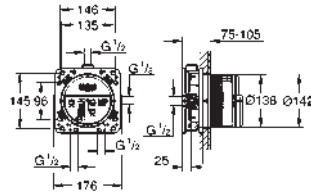

GROHE RAPIDO SMARTBOX

Ref. No.

Colour

EAN

35 604 000

4005176698774

**GROHE Rapido SmartBox
Universal rough-in box, 1/2"**

3 outlets 1/2"
2 inlets below, 1/2"
installation depth 75-105 mm
connection unit in DR brass
pre-mounted flushing plug
stable build-in box and protective cover
fixing options for solid walls and dry cladding
gasket
without set for final installation
professional edition

14 055 000

4005176413520

Backflow protection combination (DIN-EN1717)

retrofit set for protection against backflow in combination with integrated inlet-, pop-up and waste systems
replaces separate pipe interrupter for residential use
fits trim sets for 2 outlets made for combination with GROHE Rapido SmartBox:
Grotherm SmartControl, SmartControl Mixer, Grotherm 2-handle thermostats, single-lever mixers

14 053 00M

4005176413513