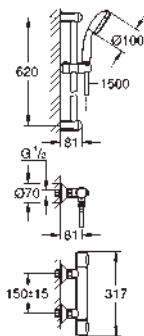

Grohtherm 500

Thermostatic shower mixer 1/2" with shower set for low pressure

Consisting of:

Grohtherm 500 thermostatic shower mixer 1/2" (34 793)

Tempesta 100 shower rail set 1 spray for low pressure, 620 mm rail

(27 214 + 28 161 + 27 523)

min. recommended pressure 0.5 bar to comply with EN1111