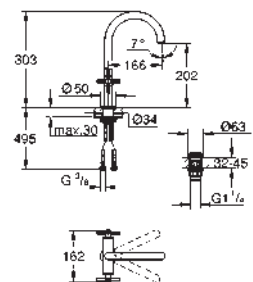

Ref. No.	Colour	EAN
21 144 000	Chrome	4005176763267
21 144 DC0	supersteel	4005176763298
21 144 GL0	cool sunrise	4005176763304
21 144 DA0	warm sunset	4005176763281
21 144 AL0	brushed hard graphite	4005176763274

Atrio
Basin mixer, 1/2" L-Size
ceramic headparts 1/2", 90°
GROHE Long-Life Shine durable sparkling sheen
GROHE EcoJoy 5.7 l/min laminar mousseur rapid installation system swivel tubular spout with mousseur and stop limiter Push-open waste set 1 1/4" flexible connection hoses with cross handles
Two different sets of caps included. One set with „H" and „C" marking, one set without marking.