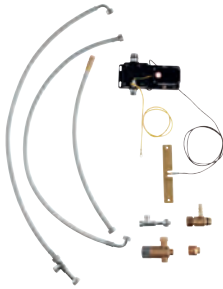

GROHE FOOT CONTROL

Ref. No.	Colour	EAN

30 309 000		4005176351235

Foot Control

Dual flush valve set

Foot control: activation of water via contact with sensor

battery supply 6 V lithium-battery,

type CR-P2

CE approved

solenoid valve

fixed value mixing valve

automatically stops after 60 sec. (factory set)

type of protection IP 44

upgrade set for GROHE pull-out kitchen faucets

not suitable for combination with open water heater (SKUs 32 555 000,

31 397 000, 32 511 000, 31 127 002, 33 984 002, 31 180 000, 30 194 000/DC0,

31 179 000, 31 132 001