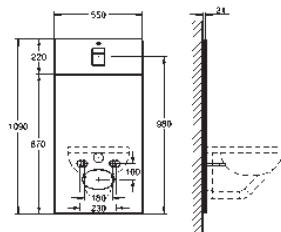

Glass Cover Skate Cosmopolitan

for Rapid SL 1.13 m

with flushing cistern GD 2

for connecting shower toilet Sensia Arena or common wall-hung WCs for tiled/plastered walls

two-piece glass cover made of tempered safety glass (8 mm)

upper part removable for maintenance

flush plate Skate Cosmopolitan, chrome, flush plate is kept flush with glass cover

HPL mounting plate with hole pattern for all connections

mounting plate with concealed water connection for shower toilet Sensia Arena

mounting plate with with quality edges in silver finish

Set for noise protection

including accessory for mounting glass plate and WC ceramic