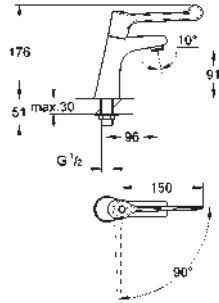

COMMERCIAL
FITTINGS

GROHE HOSPITA

Ref. No.	Colour	EAN
----------	--------	-----

30 978 000	Chrome	4005176098918
------------	--------	---------------

Hospita
Sink pillar tap, 1/2"
red/blue markers
GROHE Long-Life Shine durable sparkling sheen