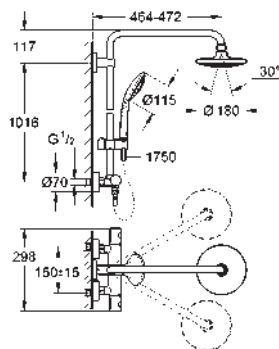

Euphoria System 180
Shower system with thermostat for wall mounting
Consisting of:
horizontal swivable 450 mm projection shower arm
exposed thermostatic shower
with Aquadimmer function
allows change between:
head shower Euphoria Cosmopolitan 180 (27 491 000), Rain spray pattern
with ball joint, rotation angle $\pm 15^\circ$
hand shower Euphoria 110 Massage
(27 221 000)
adjustable height via gliding element
Silverflex shower hose 1750 mm (28 388 000)
GROHE TurboStat compact cartridge
with wax thermoelement
GROHE SafeStop safety button at 38°C
(calibration required)
GROHE SafeStop Plus optional temperature limiter at 43°C included
GROHE DreamSpray perfect spray pattern
GROHE Long-Life Shine durable sparkling sheen
SpeedClean anti-limescale system
Inner WaterGuide for a longer life
TwistStop preventing the hose from twisting
minimum flow rate 7 l/min.
optional upgrade: **GROHE EasyReach** tray (26 362)

SHOWERS