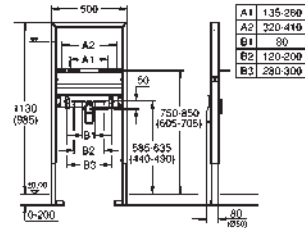

39 052 000 4005176935961

Rapid SL
Element for wash basin, single hole installation, height adjustable with noise protection

1.13 m finished installation height
for on-the-wall installations or studded walls

- powder coated steel frame, self-supporting for dry-cladding, completely pre-assembled with fixed connections
- quick adjustment, lockable
- fixing material
- TÜV approved
- fixing and connecting traverse, height adjustable

Includes

1. wash basin fixing bolts with fixing device for ceramic
   - variable distance of fixing bolts
   - HT-outlet bend Ø 50 mm
   - seal Ø 32 mm
   - 2 noise protected fitting connections 1/2"
2. for on-the-wall installation please order wall brackets 38 558 00M (sold separately)