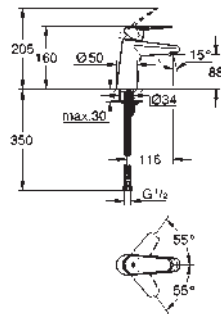

**Eurodisc Cosmopolitan
Basin mixer 1/2"**
S-Size
monobloc installation
metal lever
GROHE SilkMove 35 mm ceramic cartridge
adjustable flow rate limiter
adjustable minimum flow rate 2.5 l/min
GROHE FastFixation installation system
with centering support
GROHE Long-Life Shine durable sparkling sheen
mousseur
smooth body
flexible connection hoses
for **low pressure**
min. recommended pressure 0.2 bar
optional temperature limiter (46 375 000)
noise classification 1 in accordance
with DIN4109

23 389 20E	Chrome	4005176938412