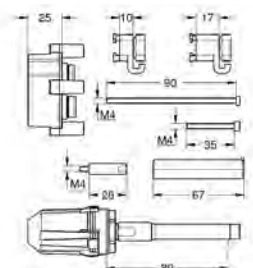

Universal extension set single-lever mixers, 25 mm

fits for concealed single-lever mixers in combination with GROHE Rapido SmartBox