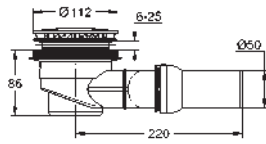

	49 534 000	Chrome	4005176478482
	49 534 SH0	alpine white	4005176560040

Waste set for universal shower tray
 Ø 112 mm
 horizontal outlet
GROHE Long-Life Shine durable sparkling sheen
 flow rate 0.7 l/s (42 l/min) according to DIN EN 274