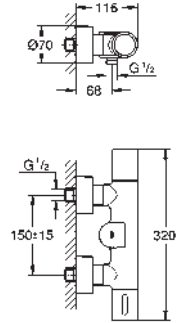

GROHE EUROSMART COSMOPOLITAN E

Ref. No. Colour EAN

36 457 000 Chrome 4005176494765

Eurosmart Cosmopolitan E Special
Infra-red electronic shower mixer with thermostatic temperature control
with infrared sensor for bi-directional communication
for monitoring, configuration and servicing
6V lithium battery, type CR-P2
battery lifetime approx. 7 years (150 actuations a day)
ergonomic metal handle
GROHE Long-Life Shine durable sparkling sheen
GROHE CoolTouch
non-return valve
dirt strainers
GROHE SafetyPlus fixed temperature stop
temperature scale handle with pre-adjustable
safety stop between 35°C and 41°C (calibration required)
metal temperature safety stop
full unmixed hot or cold water in extreme handle position for legionella sampling
shower bottom outlet 1/2" with
integrated non return-valve
with S-unions, chrome nuts and covers
self-sealing escutcheons
multistage battery status display
7 pre-set programs
auto flush
thermal disinfection
cleaning mode
additional functions and precise settings
by remote control 36 407
CE approved
noise classification 1 in accordance
with DIN4109

36 456 000 Chrome 4005176494758