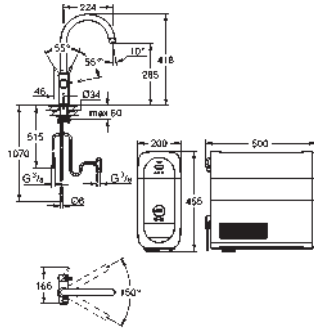

GROHE BLUE HOME

Ref. No.	Colour	EAN
31 455 000	Chrome	4005176323027
31 455 DC0	supersteel	4005176323034

GROHE Blue Home

C-spout

Consisting of:
GROHE Blue Home single-lever sink mixer with filter function
monobloc installation

C-spout

touch operated for 3 types of filtered and chilled water
still, medium, sparkling

GROHE Long-Life Shine finish

28 mm ceramic cartridge

with **GROHE SilkMove**

swivel tubular spout, swivel area 150°

separate inner water ways for filtered

and non-filtered water

flexible connection hoses

GROHE Blue Home cooler

delivers 3 liters of chilled water per hour

180 Watt cooling unit, 230 V, 50 Hz

type of protection IP 21

CE approved

requires ventilation holes in the bottom of the kitchen cabinet

adjustable for GROHE Blue filter S-Size, GROHE Blue activated

carbon filter and GROHE Blue magnesium + zinc filter

GROHE Blue filter S-Size, filter head with flexible

water hardness adjustment

for regions with water hardness of more than 9° dKH

for regions with water hardness below 9° dKH please order activated carbon filter

40 547 001

GROHE Blue 425 g CO₂ bottle