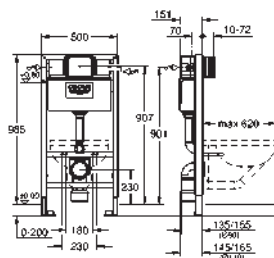

Rapid SL

Element for WC, 1.00 m installation height
with flushing cistern 6 - 3 l

for on-the-wall installations or studded walls

powder coated steel frame, self-supporting

TUV approved

2 WC fixing bolts

fixing device for ceramic

WC ceramics with small bearing area (< 205 mm) require

additional accessory 38 779 000

distance of fixing bolts 180/230 mm

outlet bend Ø 90 mm

depth adjustable

reducer Ø 90/110 mm

inlet and outlet connecting set

flushing cistern 6 - 9 l containing the following features:

water supply from left/right or back

Insulated against condensation

1/2" water supply connection including integrated

angle valve and push fit flexible hose union

for on-the-wall installation please order wall brackets 38 558 00M (sold

separately)

for mounting of small flush plates please order revision shaft 40 950 000 (sold

separately)