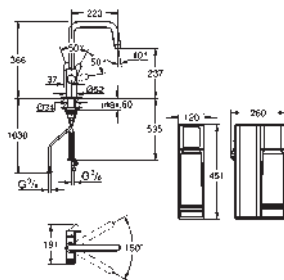

GROHE Blue Pure Eurosmart Starter kit with reverse osmosis filter
Consisting of:
GROHE Blue single-lever sink mixer with filter function
monobloc installation
U spout
separate handle for filtered water
28 mm ceramic cartridge
with **GROHE SilkMove**
swivel tubular spout
swivel area 150°
separate inner water ways for filtered
and non-filtered water
flexible connection hoses
GROHE Blue reverse osmosis system
reverse osmosis filter membrane for pure and safe water
significant removal of chemicals, hormones and microorganisms
flow rate 1.5 l/min
salt rejection more than 97%
efficiency rate min. 50%
feed water pressure 1.00 - 4.00 bar
standard IEC connector with EU plug, power supply 230V / 50 Hz
no water storage tank required
membrane lifetime one year
connection set

30 587 000	Chrome	4005176745263