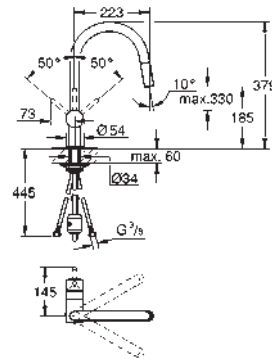

32 321 002	Chrome	4005176465109
32 321 DC2	supersteel	4005176465116
32 321 GN2	brushed cool sunrise	4005176618529
32 321 DA2	warm sunset	4005176488757
32 321 DL2	brushed warm sunset	4005176488764
32 321 A02	hard graphite	4005176488733
32 321 AL2	brushed hard graphite	4005176488740

Minta
Single-lever sink mixer 1/2"
C-spout
monobloc installation
GROHE Long-Life Shine durable sparkling sheen
GROHE SilkMove 46 mm ceramic cartridge
GROHE EasyDock guarantees easy retraction and smooth docking back to the starting position
pull-out dual spray
diverter: laminar spray/SpeedClean shower jet
adjustable flow rate limiter
swivel tubular spout
swivel area 360°
integrated non-return valve
protected against backflow
flexible connection hoses
rapid installation system
colours DA and A0 available until 31 march 2023