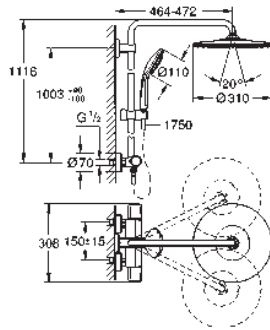

GROHE EUPHORIA SHOWER SYSTEM

Ref. No. Colour EAN

26 075 001 ★ Chrome

4005176648014

Euphoria System 310
Shower system with thermostatic mixer for wall mounting
Consisting of:
horizontal swivable 450 mm projection shower arm
exposed thermostatic shower
with Aquadimmer function
allows change between:
head shower Rainshower Mono 310 (26 561)
spray pattern:
GROHE PureRain
with ball joint
rotation angle $\pm 15^\circ$
hand shower Euphoria 110 Massage
(27 221 000)
3 spray patterns:
Rain, Massage, SmartRain
adjustable height via gliding element
Silverflex shower hose 1750 mm (28 388 000)
GROHE TurboStat compact cartridge
with wax thermostatic element
GROHE SafeStop safety button at 38°C
(calibration required)
GROHE SafeStop Plus optional temperature limiter at 43°C included
GROHE CoolTouch prevents scalding on hot surfaces
GROHE MetalGrip ergonomically shaped metal handles
GROHE DreamSpray perfect spray pattern
GROHE Long-Life Shine durable sparkling sheen
GROHE SprayDimmer (Stepless
flow rate reduction)
GROHE FastFixation upper bracket adjustable
Inner WaterGuide for a longer life
SpeedClean anti-limescale system
TwistStop preventing the hose from twisting
suitable for instantaneous heaters from 18 kW/h
minimum flow rate 7 l/min.
optional upgrade: **GROHE EasyReach** tray (26 362)
professional edition