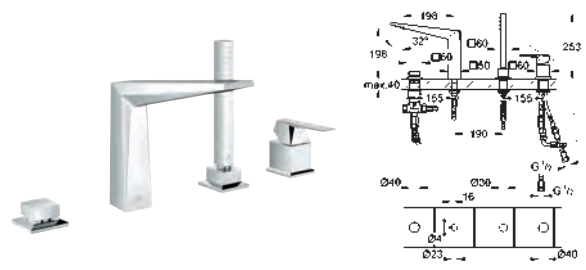

Allure Brilliant
4-hole single-lever bath combination
GROHE SilkMove 46 mm ceramic cartridge
GROHE Long-Life Shine durable sparkling sheen
 pre-assembled spout fixing
 single lever mixer operating element
 bath spout with integrated mousseur
 diverter bath/shower
 hand shower Euphoria Cube+ 6.5 l/min
 metal shower hose 2000 mm (always chrome for any colour of the set)
 flexible connection hoses
 connection for shower hose
 protected against backflow
 for use with 29 037 000