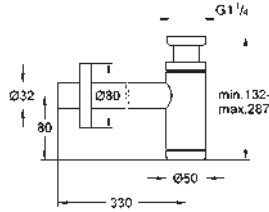

GROHE LINEARE

Ref. No.	Colour	EAN
28 912 000 ★	Chrome	4005176266751
28 912 DC0 ★	supersteel	4005176467905
28 912 AL0 ★	brushed hard graphite	4005176467844

Bottle trap, 1 1/4"
for basins
brass
(screw-top for cleaning)
large sliding escutcheon
GROHE Long-Life Shine durable sparkling sheen