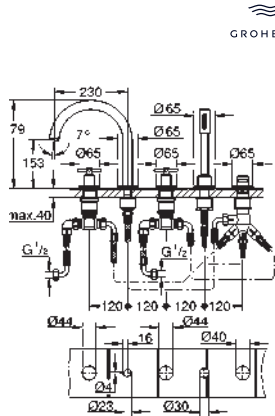

29 408 000	Chrome	4005176762826
29 408 DC0	supersteel	4005176762857
29 408 GL0	cool sunrise	4005176762864
29 408 DA0	warm sunset	4005176762840
29 408 AL0	brushed hard graphite	4005176762833

Atrio
5-hole bath/shower combination
ceramic headparts 1/2", 90°
GROHE Long-Life Shine durable sparkling sheen
Consisting of:
pre-assembled spout fixing
with cross handles
bath spout with mousseur and diverter bath/shower
hand shower Rainshower Aqua Stick 6.6 l/min
shower hose 2000 mm
flexible connection hoses
connection for shower hose
protected against backflow
can be used with 29 037 002
Two different sets of caps included. One set with
„H“ and „C“ marking, one set without marking.