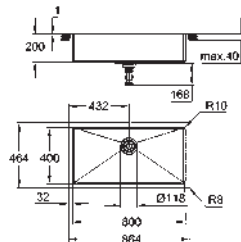

GROHE FastFixation

installation system
cut-out (undermount): 802 x 402 mm (R11)
cut-out (top mount): 849 x 449 mm (R3)
cut-out (flush mount): 849 x 449 mm (R3) (top step outer size: -865 x 465 -R8 deep -3.5 mm)
drainer: Ø 3.5"/90 mm basket strainer waste
accessories included: waste kit, basket strainer waste, mounting set
optional push to open excenter (40 986 SD0)
amount of fasteners included (top mount): 8
amount of fasteners included (undermount): 8