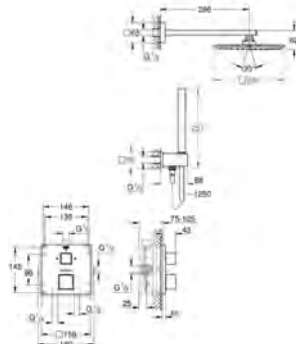

Grotherm Cube

Perfect shower set with Rainshower Allure 230

Consisting of:

Grotherm Cube set for final installation with Aquadimmer (24 154)

GROHE Rapido SmartBox 35 600/35 604

Rainshower 230 metal head shower (27 479)

Rainshower shower arm (27 709)

hand shower Euphoria Cube (27 699 000) 9.5 l/min.

shower outlet elbow (26 370)

Silverflex shower hose 1250 mm (28 362)