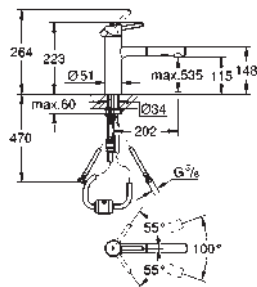

30 273 001 Chrome 4005176314964
30 273 DC1 supersteel 4005176314971

Concetto
Single-lever sink mixer 1/2"
medium spout
monobloc installation
GROHE Long-Life Shine finish
GROHE SilkMove 35 mm ceramic cartridge
flow strainer
pull-out dual spray control - switches between regular flow and spray
diverter: laminar spray/SpeedClean shower jet
automatic return to laminar spray
metal spray
adjustable flow rate limiter
swivel cast spout
swivel area 100°
protected against backflow
integrated non-return valve
flexible connection hoses
rapid installation system