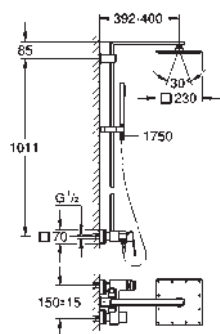

Euphoria Cube System 230
Shower system with single lever for wall mounting
Consisting of:
shower arm
projection 400 mm
exposed single-lever shower mixer
with diverter
allows change between:
Rainshower 230 metal head shower (27 479)
Rain spray pattern
with ball joint
rotation angle $\pm 15^\circ$
hand shower Euphoria Cube Stick (27 698 000)
Rain spray pattern
adjustable height via gliding element
Silverflex shower hose 1750 mm (28 388 000)
GROHE SilkMove 35 mm ceramic cartridge
GROHE DreamSpray perfect spray pattern
GROHE Long-Life Shine durable sparkling sheen
SpeedClean anti-limescale system
Inner WaterGuide for a longer life
TwistStop preventing the hose from twisting
suitable for instantaneous heaters from 18 kW/h
minimum flow rate 7 l/min.