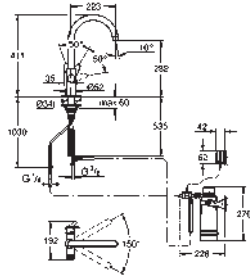

GROHE Blue Pure BauCurve Starter kit with Ultrasafe filter
Consisting of:
GROHE Blue single-lever sink mixer with filter function
monobloc installation
C-spout
separate handle for filtered water
28 mm ceramic cartridge
with **GROHE SilkMove**
swivel tubular spout
swivel area 150°
separate inner water ways for filtered
and non-filtered water
flexible connection hoses
GROHE Blue filter head
GROHE Blue Ultrasafe filter retains microplastic > 1 µm, 99.999 % of bacteria and 99,5 % of lead
reduces substances responsible for unpleasant taste and odour, e.g. chlorine
filter capacity 3000 l, the filter must be replaced after 6 months of use
flow meter for filter lifetime measurement including 2 x AA batteries

30 583 000   **Chrome**   **4005176744921**

30 583 DC0   **supersteel**   **4005176744938**