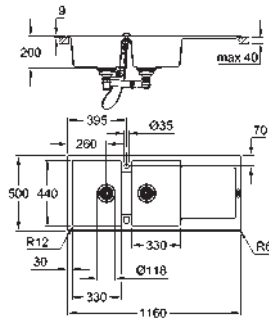

GROHE COMPOSITE SINKS

Ref. No. Colour EAN

31 647 AT0 granite gray 4005176521232
31 647 AP0 granite black 4005176521225

K500

Composite sink with drainer
model: K500 80-C 116/50 2.0 rev
mounting type: top mount
material: quartz composite

GROHE Whisper

min. cabinet size: 800 mm
dimensions: 1160 x 500 mm
1 bowl: 330 x 440 x 200 mm
2 bowl: 330 x 440 x 200 mm
outer radius: R6, inner bowl radius: R12

GROHE FastFixation installation system

sink mountable left or right
cut-out: 1140 x 480 mm
drainer: automatic waste fitting
accessories included: automatic waste fitting with rotary handle,
waste kit, basket strainer waste, mounting set
optional push to open excenter (40 986 SD0)
amount of fasteners included (top mount): 12
heat resistant up to 180° C

31 648 AT0 granite gray 4005176521256
31 648 AP0 granite black 4005176521249

K500

Composite sink
model: K500 60-C 55,5/46 1.5 rev
mounting type: top mount or undermount
material: quartz composite

GROHE Whisper

min. cabinet size: 600 mm
dimensions: 555 x 460 mm
1 bowl: 335 x 400 x 200 mm
0.5 bowl: 155 x 400 x 140 mm
outer radius: R6, inner bowl radius: big bowl R12, small bowl R10

GROHE FastFixation installation system

sink mountable left or right
cut-out (top mount): 545 x 444 mm
cut-out (undermount): 525 x 400 mm
drainer: Ø 3.5"/90 mm basket strainer waste
accessories included: waste kit, basket strainer waste, mounting set
mounting with silicone (top mount)
optional push to open excenter (40 986 SD0)
amount of fasteners included (undermount): 8
heat resistant up to 180° C