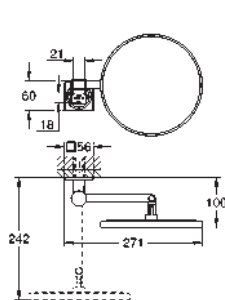

Ref. No.	Colour	EAN
40 967 001	Chrome	4005176531323
40 967 GN1	brushed cool sunrise	4005176531361
40 967 DL1	brushed warm sunset	4005176531385
40 967 A01	hard graphite	4005176531392

Allure
Beauty / shaving mirror
wall mounted
magnification: x 7
material: glass / metal
concealed fastening
GROHE Long-Life Shine durable sparkling sheen