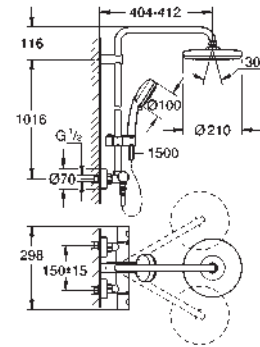

Tempesta Cosmopolitan System 210 Shower system with thermostat for wall mounting

Consisting of:
horizontal swivable 390 mm projection shower arm
exposed thermostatic shower
with Aquadimmer function
allows change between:
head shower Tempesta 210 (26 408)
Rain spray pattern
with ball joint
rotation angle $\pm 15^\circ$
hand shower Tempesta Cosmopolitan 100 (27 571 001)
2 spray patterns:
Rain, Jet
adjustable height via gliding element
Relexaflex shower hose 1500 mm (28 161)
GROHE TurboStat compact cartridge
with wax thermoelement
GROHE SafeStop safety button at 38°C
(calibration required)
GROHE SafeStop Plus optional temperature limiter at 43°C included
GROHE DreamSpray perfect spray pattern
GROHE Long-Life Shine durable sparkling sheen
SpeedClean anti-limescale system
Inner WaterGuide for a longer life
suitable for instantaneous heaters from 18 kW/h
minimum flow rate 7 l/min.
optional upgrade: **GROHE EasyReach** tray (26 362)