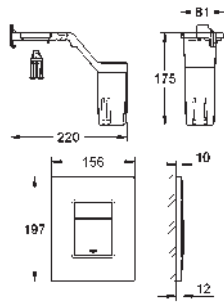

Ref. No. Colour EAN

38 805 000 Chrome 4005176865596

**Skate Cosmopolitan Set Fresh
Flush plate**

for dual flush or start & stop actuation
with **GROHE Fresh**
fixing frame with opening function
for chlorine-free tablets only
for pneumatic drop valve AV1
for vertical and horizontal installation
GROHE Long-Life Shine durable sparkling sheen
GROHE Water Saving - Less water, perfect flow
for combination with Rapid SL 1.13 m with GD 2 cistern
for use with Rapid SLX please order shaft 66 791 000 (sold separately)