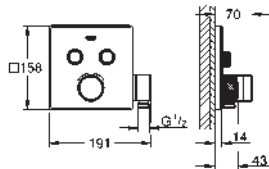

GROHE GROHTHERM SMARTCONTROL

Ref. No.	Colour	EAN
29 125 000	Chrome	4005176413315

Grotherm SmartControl
Thermostat for concealed installation with 2 valves and integrated shower holder
set for final installation for
GROHE Rapido SmartBox 35 600/35 604
metal wall escutcheon with **GROHE FastFixation** (covered escutcheon and shaft sealing, covered fixing), retroactively 6° adjustable
GROHE Long-Life Shine durable sparkling sheen
GROHE SmartControl push for ON-OFF, turn for volume adjustment from GROHE Water Saving to full flow
exchangeable symbols
GROHE TurboStat compact cartridge with wax thermoelement
GROHE ProGrip with knurl structure
GROHE SafeStop safety button at 38°C (calibration required)
GROHE SafeStop Plus optional temperature limiter at 43°C or 46°C included
built-in non return valve and dirt strainers
multiple outlets can be run simultaneously
integrated shower union with shower outlet 1/2"
without roughing-in-set
flow performance:
outlet B = 24 l/min
hand shower = 12 l/min
outlet B + hand shower = 27 l/min

35 604 000		4005176698774
GROHE Rapido SmartBox universal rough-in box for concealed installation