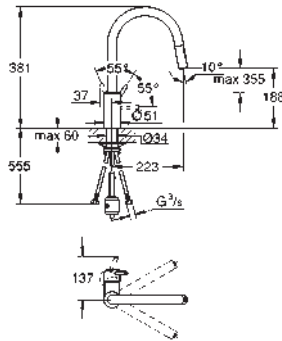

31 483 002	Chrome	4005176466809
31 483 DC2	supersteel	4005176466816

Concetto
Single-lever sink mixer 1/2"
high spout
monobloc installation
GROHE Long-Life Shine durable sparkling sheen
GROHE SilkMove 35 mm ceramic cartridge
GROHE EasyDock guarantees easy retraction and smooth docking back to the starting position
Lead and Nickel Free Inner Water Ways
pull-out dual spray
diverter: laminar spray/SpeedClean shower jet
adjustable flow rate limiter
swivel tubular spout
swivel area 360°
protected against backflow
flexible connection hoses
metal fixation set