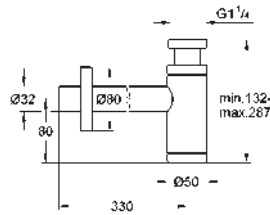

GROHE PLUS

Ref. No.	Colour	EAN
28 912 000 ★	Chrome	4005176266751
28 912 DC0 ★	supersteel	4005176467905
28 912 AL0 ★	brushed hard graphite	4005176467844

Bottle trap, 1 1/4"
for basins
brass
(screw-top for cleaning)
large sliding escutcheon
GROHE Long-Life Shine durable sparkling sheen