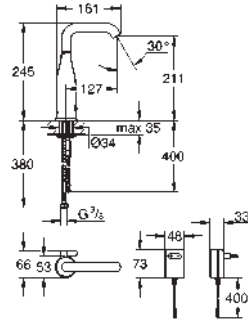

GROHE ESSENCE E

Ref. No.	Colour	EAN
36 444 000	Chrome	4005176415661

Essence E

Infra-red electronic basin mixer 1/2" with mixing device and adjustable temperature limiter

with infrared sensor for bi-directional communication for monitoring, configuration and servicing
without power supply 36 338 000 (required)

GROHE Long-Life Shine durable sparkling sheen

adjustable swivel area 0° / 150° / 360°
laminar spray regulator 5.0 l/min
flexible connection hoses
non-return valve
dirt strainers
with integrated solenoid valve
rapid installation system
7 pre-set programs
auto flush
thermal disinfection
cleaning mode
additional functions and precise settings
by remote control 36 407
CE approved
noise classification 1 in accordance with DIN4109
type of protection faucet IP 59K

36 445 000	Chrome	4005176415678
36 445 DC0	supersteel	4005176686542
36 445 GL0	cool sunrise	4005176686559
36 445 GN0	brushed cool sunrise	4005176686566
36 445 DA0	warm sunset	4005176686573
36 445 DL0	brushed warm sunset	4005176686788
36 445 A00	hard graphite	4005176686795
36 445 AL0	brushed hard graphite	4005176686801

Essence E

Infra-red electronic basin mixer 1/2" with mixing device and adjustable temperature limiter

with infrared sensor for bi-directional communication for monitoring, configuration and servicing
6V lithium battery, type CR-P2
battery lifetime approx. 7 years (150 actuations a day)

GROHE Long-Life Shine durable sparkling sheen

adjustable swivel area 0° / 150° / 360°
laminar spray regulator 5.0 l/min
flexible connection hoses
non-return valve
dirt strainers
with integrated solenoid valve
external battery
rapid installation system
multistage battery status display
7 pre-set programs
auto flush
thermal disinfection
cleaning mode
additional functions and precise settings
by remote control 36 407
CE approved
noise classification 1 in accordance with DIN4109
type of protection faucet IP 59K