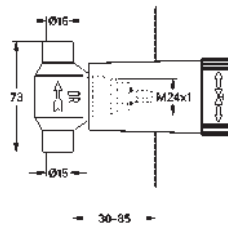

GROHE COSTA L

	Ref. No.	Colour	EAN
	29 800 000		4005176504839
	Concealed stop-valve, 1/2" pre-assembled headpart 1/2" short spindle protection sleeve threaded union 1/2" DR-brass		
	29 802 000		4005176504853
	ditto, 3/4", pre-assembled headpart 3/4", thread union 3/4"		
	29 805 000		4005176504884
	ditto, 1", pre-assembled headpart 1", thread union 1"		
	29 801 000		4005176504846
	Concealed stop-valve, 1/2" pre-assembled headpart 1/2" short spindle protection sleeve soldered connection Ø15 mm DR-brass		
	29 804 000		4005176504877
	ditto, soldered connection Ø 22 mm