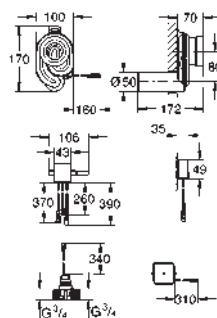

Temperature sensor for urinal
with transformer 100-240 V AC, 50-60 Hz, 6.75 V DC
39 376 000 Rapid SL required
Waste trap with temperature sensor
cartridge with solenoid valve and dirt strainer
flow pressure min 0.5 bar
operating pressure max 10 bar
7 pre-set programs
auto flush
cleaning mode
pre-flush on/off
CE approved