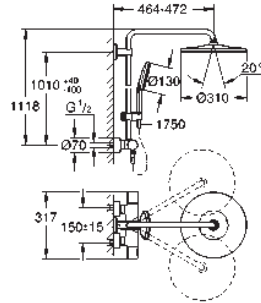

GROHE RAINSHOWER SMARTACTIVE SYSTEM

Ref. No. Colour EAN

26 647 000 Chrome 4005176533013

Rainshower SmartActive 310

Shower system with thermostat for wall mounting

Consisting of:

horizontal swivable 450 mm projection shower arm

exposed thermostatic shower

with Aquadimmer function

allows change between:

head shower Rainshower Mono 310 (26 561)

with ball joint

rotation angle $\pm 15^\circ$

hand shower Rainshower SmartActive 130 (26 544)

adjustable height via gliding element

including performance grip

Silverflex shower hose 1750 mm (28 388 000)

GROHE TurboStat compact cartridge

with wax thermoelement

GROHE SafeStop safety button at 38°C

(calibration required)

GROHE SafeStop Plus optional temperature limiter at 43°C included

GROHE CoolTouch prevents scalding on hot surfaces

GROHE DreamSpray perfect spray pattern

GROHE SmartTip showering spray selection via push of a ring

GROHE Long-Life Shine durable sparkling sheen

GROHE FastFixation upper bracket adjustable

SpeedClean anti-limescale system

suitable for instantaneous heaters from 18 kW/h

minimum flow rate 7 l/min.

26 647 LSO moon white 4005176533051
ditto, head shower with white spray plate

26 648 000 Chrome 4005176533020

Rainshower SmartActive 310

Shower system with thermostat for wall mounting

Consisting of:

horizontal swivable 450 mm projection shower arm

exposed thermostatic shower

with Aquadimmer function

allows change between:

head shower Rainshower Mono 310 (26 562)

with ball joint

rotation angle $\pm 15^\circ$

hand shower Rainshower SmartActive 130 (26 574)

adjustable height via gliding element

including performance grip

Silverflex shower hose 1750 mm (28 388 000)

GROHE TurboStat compact cartridge

with wax thermoelement

GROHE SafeStop safety button at 38°C

(calibration required)

GROHE SafeStop Plus optional temperature limiter at 43°C included

GROHE CoolTouch prevents scalding on hot surfaces

GROHE DreamSpray perfect spray pattern

GROHE SmartTip showering spray selection via push of a ring

GROHE Long-Life Shine durable sparkling sheen

GROHE Water Saving 9.5 l/min flow limiter

GROHE FastFixation upper bracket adjustable

SpeedClean anti-limescale system

suitable for instantaneous heaters from 18 kW/h

minimum flow rate 7 l/min.