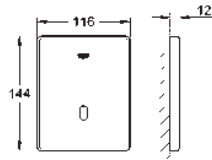

GROHE BLUETOOTH MONITORING

Ref. No. Colour EAN

37 503 000 Chrome 4005176320507

**Tectron Skate Bluetooth
Infra-red electronic for Urinal
for Rapido U 37 338 000**

with transformer 100-240 V AC, 50-60 Hz, 6.75 V DC
with infrared sensor and Bluetooth module for bi-directional communication for
monitoring, configuration and service purpose

GROHE Long-Life Shine finish

flow pressure min 0.5 bar
operating pressure max 10 bar
with Bluetooth 4.0* for wireless data communication
Bluetooth transmitter frequency: 2.4 GHz
for Apple** and Android devices

Bluetooth range (max. 10 m) varies depending on materials used and walls
between transmitter and receiver

monitoring

password protected products
app detects all Bluetooth products in range
auto flush cycles and timing last auto flush
usage per day over 30 days

configuration

detection range and shut off delay
auto flush
cleaning mode
2 on/off timers
identification by name

service

send and save 3 profiles
reset to factory or user settings
CE approved
hard and software version

Mobile devices and GROHE IR Remote App*** are not included in delivery and
have to be ordered separately via an authorised Apple store/store/iTunes or Google
Play store.

* The Bluetooth word mark and logos are registered trademarks owned by
Bluetooth SIG, Inc. and any use of such marks by Grohe AG is under license.
Other trademarks and trade names are those of their respective owners.

** Apple, the Apple logo, iPod, iPod Touch, iPhone and iTunes are trademarks of
Apple Inc., registered in the U.S. and other countries. Apple is not responsible for
the function of this device or its compliance with safety and regulatory standards

*** Available for free via iTunes app or Google Play store.

37 338 000

4005176837920