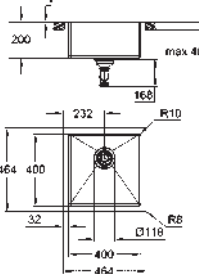

GROHE FastFixation

installation system
cut-out (undermount): 402 x 402 mm (R11)
cut-out (top mount): 449 x 449 mm (R3)
cut-out (flush mount): 449 x 449 mm (R3) (top step outer size: -465 x 465 -R8 deep -3.5 mm)
drainer: Ø 3.5"/90 mm basket strainer waste
accessories included: waste kit, basket strainer waste, mounting set
optional push to open excenter (40 986 SD0)
amount of fasteners included (top mount): 8
amount of fasteners included (undermount): 8