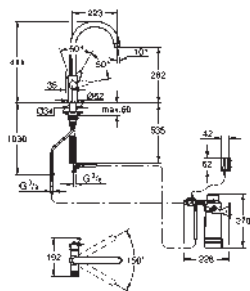

GROHE Blue Pure BauCurve Starter kit with S-Size filter
Consisting of:
GROHE Blue single-lever sink mixer with filter function
monobloc installation
C-spout
separate handle for filtered water
28 mm ceramic cartridge
with **GROHE SilkMove**
swivel tubular spout
swivel area 150°
separate inner water ways for filtered
and non-filtered water
flexible connection hoses
GROHE Blue filter head
GROHE Blue S-Size filter for water hardness reduction and premium taste
Capacity 600 L at 20° dKH
flow meter for filter lifetime measurement including 2 x AA batteries

30 582 000   **Chrome**   **4005176744914**