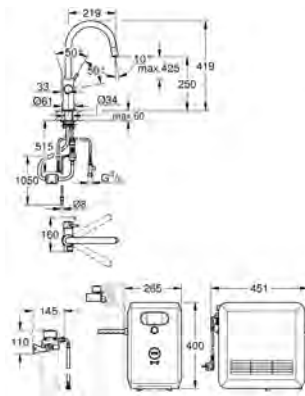

Ref. No.	Colour	EAN
31 325 002	Chrome	4005176507274
31 325 DC2	supersteel	4005176507250
GROHE Blue Professional C-spout kit with pull-out mousseur Consisting of: GROHE Blue single-lever sink mixer with filter function monobloc installation C-spout touch operated for 3 types of filtered and chilled water still, medium, sparkling GROHE Long-Life Shine durable sparkling sheen 28 mm ceramic cartridge with GROHE SilkMove pull out mousseur spout swivel tubular spout swivel area 360° separate inner water ways for filtered and non-filtered water flexible connection hoses GROHE Blue Professional cooler delivers 12 liters of chilled sparkling water per hour colour display with push and turn control 270 Watt cooling unit, 230 V, 50 Hz sound level in standby 46 dB(A) type of protection IP 21 CE approved requires ventilation holes in the bottom of the kitchen cabinet software set-up and monitoring of filter and CO₂ capacity possible via GROHE Ondus app push notifications at low filter resp. CO₂ capacity additional monitoring via GROHE Blue Professional Browser-Monitor possible for Apple** and Android devices Bluetooth range (max. 10 m) varies depending on materials used and walls between transmitter and receiver filter head with flexible water hardness adjustment GROHE Blue filter, CO₂ bottle and cleaning cartridge are not included in the delivery and have to be ordered separately suitable filters: - filter S-size, capacity 600 l at 20° dKH (40 404 001) - filter M-size, capacity 1500 l at 20° dKH (40 430 001) - filter L-size, capacity 2500 l at 20° dKH (40 412 001) - activated carbon filter, capacity 3000 l (40 547 001) - Magnesium + Zinc filter, capacity 400 l at 17° dGH (40 691 002) System requirements Apple iPhone with iOS 12.0 or higher System requirements Android smart phone with Android 6.0 or higher Mobile devices and GROHE Watersystems App*** are not included in delivery and have to be ordered separately via an authorised Apple store/store/iTunes or Google Play store. * The Bluetooth word mark and logos are registered trademarks owned by Bluetooth SIG, Inc. and any use of such marks by Grohe AG is under license. Other trademarks and trade names are those of their respective owners. ** Apple, the Apple logo, iPod, iPod Touch, iPhone and iTunes are trademarks of Apple Inc., registered in the U.S. and other countries. Apple is not responsible for the function of this device or its compliance with safety and regulatory standards. *** Available for free via iTunes app or Google Play store. to be equipped with a non-return valve EA approved by Belgaqua