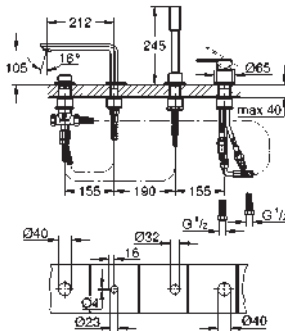

19 577 001	Chrome	4005176409233
19 577 DC1	supersteel	4005176412820
19 577 EN1	brushed nickel	4005176413018
19 577 AL1	brushed hard graphite	4005176586224

Lineare
4-hole single-lever bath combination
GROHE SilkMove 35 mm ceramic cartridge
with temperature limiter
GROHE Long-Life Shine durable sparkling sheen
pre-assembled spout fixing
single lever mixer operating element
metal lever
bath inlet with mousseur
diverter bath/shower
hand shower Sena Stick (26 465)
metal shower hose 2000 mm (always chrome for any colour of the set)
flexible connection hoses
connection for shower hose
protected against backflow
for use with 29 037 000