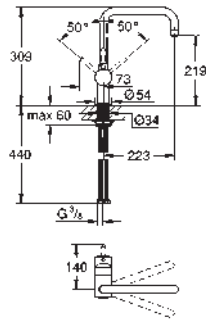

GROHE MINTA / MINTA SMARTCONTROL / MINTA TOUCH

Ref. No.	Colour	EAN
32 488 000	Chrome	4005176289552
32 488 DC0	supersteel	4005176804939
32 488 DA0	warm sunset	4005176488795
32 488 DL0	brushed warm sunset	4005176488801
32 488 A00	hard graphite	4005176488771
32 488 AL0	brushed hard graphite	4005176488788

Minta
Single-lever sink mixer 1/2"
U spout, monobloc installation
GROHE Long-Life Shine finish
GROHE SilkMove 46 mm ceramic cartridge
adjustable flow rate limiter
selectable swivel area : 0° / 150° / 360°
swivel tubular spout
flexible connection hoses
rapid installation system
optional temperature limiter (46 308 000)
colours DA and A0 available until 31 march 2023

40 684 000	Chrome	4005176940088
40 684 DC0	supersteel	4005176940095

Minta
Lever
for Minta single lever sink mixer