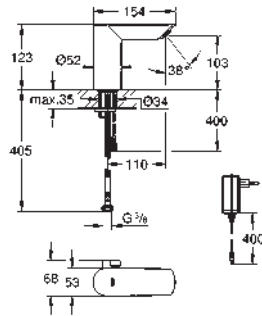

GROHE BAU COSMOPOLITAN E

Ref. No. Colour EAN

36 453 000 Chrome 4005176473791

Bau Cosmopolitan E
Infra-red electronic basin mixer 1/2"
with mixing device and temperature limiter
with infrared sensor for bi-directional communication
for monitoring, configuration and servicing
without power supply 36 338 000 (required)
GROHE Long-Life Shine durable sparkling sheen
GROHE Water Saving mousseur 5.7 l/min
Lead and Nickel Free Inner Water Ways
body made of composite polymer
flexible connection hoses
non-return valve
dirt strainers
with integrated solenoid valve
rapid installation system
7 pre-set programs
auto flush
thermal disinfection
cleaning mode
additional functions and precise settings
by remote control 36 407
CE approved
noise classification 1 in accordance
with DIN4109
type of protection faucet IP 59

36 407 001 4005176368974