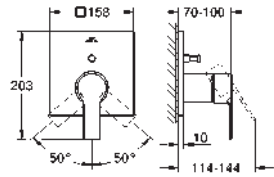

19 315 001	Chrome	4005176514159
19 315 GN1	brushed cool sunrise	4005176513978
19 315 DL1	brushed warm sunset	4005176514036
19 315 A01	hard graphite	4005176514135

Allure
Single-lever mixer with 2-way diverter
set for final installation for
GROHE Rapido SmartBox 35 600/35 604
GROHE SilkMove 46 mm ceramic cartridge
GROHE Long-Life Shine durable sparkling sheen
wall escutcheon with GROHE FastFixation
(covered escutcheon- and shaft sealing, covered fixing)
metal escutcheon, retroactively 6° adjustable
metal lever
automatic 2-way diverter
flow performance:
outlet B = 27 l/min, outlet C = 27 l/min
without roughing-in-set

35 604 000 4005176698774
GROHE Rapido SmartBox universal rough-in box for concealed installation