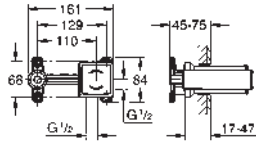

GROHE EUROCUBE

Ref. No. Colour EAN

23 200 002 4005176519901

Single-lever mixer 1/2", concealed body

for 2 hole basin mixer
wall installation
without finishing trim set
GROHE SilkMove 35 mm ceramic cartridge
adjustable flow rate limiter
spout can be positioned on the right or left
installation depth 45 to 75 mm
DR-brass
installation device
allows for waterproofing of wall construction surrounding the concealed body
with sealing sleeve

23 138 000 Chrome 4005176901133