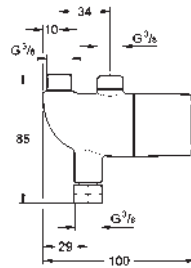

GROHE GROHTHERM MICRO

Ref. No.   Colour   EAN

34 487 000   Chrome   4005176936234

Grohtherm Micro
Thermostatic scalding protection
temperature adjustment 15-43° C (± 2° C)
thermal disinfection without re-adjustment of temperature
connection 3/8" below with cap nut
above 3/8" male thread
GROHE TurboStat thermoelement
GROHE Long-Life Shine durable sparkling sheen
built-in non return valves
dirt strainer
without connection set

47 533 000   Chrome   4005176207181