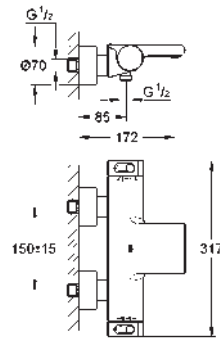

GROHE GROHTHERM 2000

Ref. No. Colour EAN

34 466 001 Chrome 4005176926440

Grohtherm 2000
Thermostatic bath/shower mixer 1/2"
wall mounted
100% GROHE CoolTouch consisting of safety housing + S-unions with CoolTouch escutcheons
GROHE Long-Life Shine durable sparkling sheen
GROHE Aqua Paddle ergonomically shaped handles
GROHE SafeStop safety button at 38°C
(calibration required)
GROHE SafeStop Plus integrated temperature limiter at max 50°C
GROHE TurboStat compact cartridge with wax thermoelement
integrated mixed water shut off
GROHE AquaDimmer Eco with multiple function:
- integrated (economy button with economy stop for shower)
- flow control
shower bottom outlet 1/2"
- diverter: bath/shower
GROHE XL Waterfall
flow straightener
built-in non return valves
dirt strainers
protected against backflow
covered S-unions, CoolTouch escutcheons with wall sealing
optional upgrade: GROHE EasyReach shower tray (18 608 001)
integrated flow limiter 14 l/min in the shower outlet
GROHE Water Saving - Less water, perfect flow