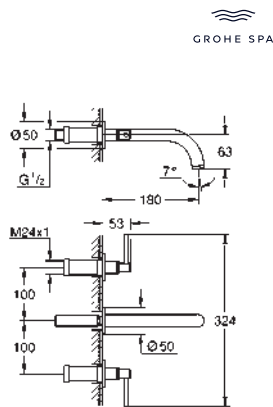

Ref. No.	Colour	EAN
20 662 000	Chrome	4005176763168
20 662 DC0	supersteel	4005176763205
20 662 GL0	cool sunrise	4005176763212
20 662 DA0	warm sunset	4005176763199
20 662 AL0	brushed hard graphite	4005176763182

Atrio Three-hole basin mixer 1/2" S-Size
wall mounted
set for final installation for 29 025 002
without concealed body
valves hot/cold
with headparts 1/2" - 90°
GROHE Long-Life Shine durable sparkling sheen
GROHE EcoJoy 5.7 l/min laminar mousseur
centre distance 200 mm
projection 180 mm
with lever handles
Two different sets of caps included. One set with „H“ and „C“ marking, one set without marking.