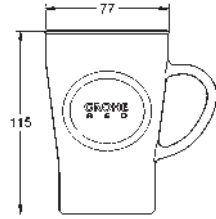

GROHE RED

Ref. No.

Colour

EAN

40 432 000

4005176883255

GROHE Red

Tea glasses (4 pieces)

heat proof glass with GROHE Red decor

dish washer safe

volume 250 ml