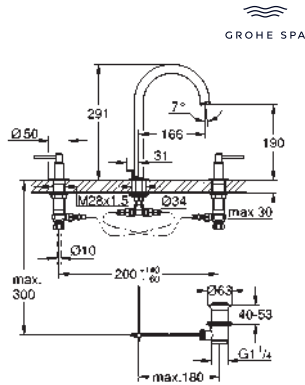

Ref. No.	Colour	EAN
20 649 000	Chrome	4005176762949
20 649 DC0	supersteel	4005176762987
20 649 GL0	cool sunrise	4005176762994
20 649 DA0	warm sunset	4005176762970
20 649 AL0	brushed hard graphite	4005176762963

Atrio Three-hole basin mixer 1/2" M-Size
ceramic headparts 1/2", 90°
GROHE Long-Life Shine durable sparkling sheen
GROHE EcoJoy 5.7 l/min laminar mousseur
swivel tubular spout with mousseur and stop limiter
pop-up waste set 1 1/4"
flexible connection hoses between spout and side valves
with lever handles
Two different sets of caps included. One set with „H“ and „C“ marking, one set without marking.