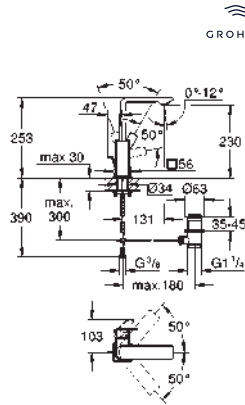

Ref. No.	Colour	EAN
32 146 001	Chrome	4005176499388
32 146 GN1	brushed cool sunrise	4005176499425
32 146 DL1	brushed warm sunset	4005176499449
32 146 A01	hard graphite	4005176499456

Allure
Single-lever basin mixer 1/2"
L-Size
monobloc installation
swivelling spout
28 mm ceramic cartridge
with **GROHE SilkMove**
GROHE Long-Life Shine durable sparkling sheen
GROHE Water Saving 5.7 l/min. flow limiter
GROHE FastFixation Plus installation system
GROHE AquaGuide adjustable slim air mousseur
pop-up waste set 1 1/4"
flexible connection hoses
temperature limiter