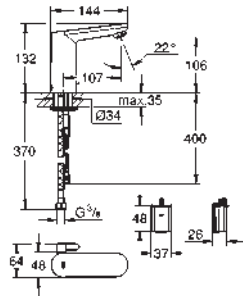

GROHE EUROSMART COSMOPOLITAN

Ref. No. Colour EAN

36 327 001 Chrome 4005176305771

Eurosmart Cosmopolitan E
Infra-red electronic basin mixer 1/2" with mixing device and adjustable temperature limiter
with infrared sensor for bi-directional communication for monitoring, configuration and servicing
6V lithium battery, type CR-P2
battery lifetime approx. 7 years (150 actuations a day)
GROHE Water Saving mousseur 5.7 l/min
flexible connection hoses
non-return valve
dirt strainers
with integrated solenoid valve
external battery
rapid installation system
multistage battery status display
7 pre-set programs
auto flush
thermal disinfection
cleaning mode
additional functions and precise settings
by remote control 36 407
CE approved
noise classification 1 in accordance with DIN4109
type of protection faucet IP 59K

20 187 000 Chrome 4005176874680