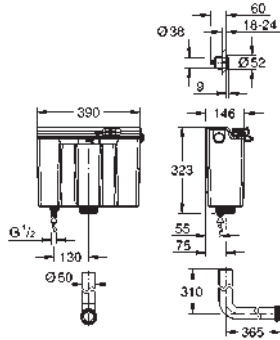

GROHE FLUSHING CISTERNS

Ref. No. Colour EAN

39 053 000 4005176935978

Concealed flushing cistern
6 l / 3 l
Dual Flush
water supply from bottom
min. recommended pressure 0.2 bar
mechanical round push button actuation Ø 50 mm with Eco button
mechanical actuation from front, top, left or right
for walls 18 -24 mm thickness
bowden cable 0.5 m length
for more flexibility in push button position
fixing brackets
flush pipe
WC inlet connector
GROHE Long-Life Shine durable sparkling sheen
GROHE Water Saving - Less water, perfect flow

39 054 000 4005176936289