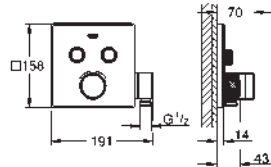

Ref. No.	Colour	EAN

29 125 000	Chrome	4005176413315

Grotherm SmartControl
Thermostat for concealed installation with 2 valves and integrated shower holder
set for final installation for
GROHE Rapido SmartBox 35 600/35 604
metal wall escutcheon with **GROHE FastFixation** (covered escutcheon and shaft sealing, covered fixing), retroactively 6° adjustable
GROHE Long-Life Shine durable sparkling sheen
GROHE SmartControl push for ON-OFF, turn for volume adjustment from GROHE Water Saving to full flow
exchangeable symbols
GROHE TurboStat compact cartridge with wax thermoelement
GROHE ProGrip with knurl structure
GROHE SafeStop safety button at 38°C (calibration required)
GROHE SafeStop Plus optional temperature limiter at 43°C or 46°C included
built-in non return valve and dirt strainers
multiple outlets can be run simultaneously
integrated shower union with shower outlet 1/2"
without roughing-in-set
flow performance:
outlet B = 24 l/min
hand shower = 12 l/min
outlet B + hand shower = 27 l/min

35 604 000		4005176698774

GROHE Rapido SmartBox universal rough-in box for concealed installation

29 126 000	Chrome	4005176413322
29 126 DC0	supersteel	4005176526343
29 126 GN0	brushed cool sunrise	4005176558368
29 126 DL0	brushed warm sunset	4005176558337
29 126 A00	hard graphite	4005176558290
29 126 AL0	brushed hard graphite	4005176558306

Grotherm SmartControl
Thermostat for concealed installation with 3 valves
set for final installation for
GROHE Rapido SmartBox 35 600/35 604
metal wall escutcheon with **GROHE FastFixation** (covered escutcheon and shaft sealing, covered fixing), retroactively 6° adjustable
GROHE Long-Life Shine durable sparkling sheen
GROHE SmartControl push for ON-OFF, turn for volume adjustment from GROHE Water Saving to full flow
exchangeable symbols
GROHE TurboStat compact cartridge with wax thermoelement
GROHE ProGrip with knurl structure
GROHE SafeStop safety button at 38°C (calibration required)
GROHE SafeStop Plus optional temperature limiter at 43°C or 46°C included
built-in non return valve and dirt strainers
multiple outlets can be run simultaneously
without roughing-in-set
flow performance:
outlet A = 23 l/min
outlet B = 27 l/min
outlet C = 23 l/min
outlet A + B = 33 l/min
outlet A + B + C = 36 l/min