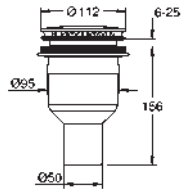

GROHE ACRYLIC SHOWER TRAYS

	Ref. No.	Colour	EAN
	49 533 000	Chrome	4005176478475
	49 533 SH0	alpine white	4005176560033