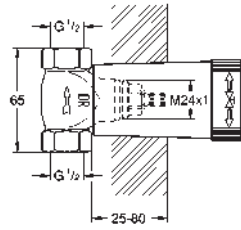

GROHE COSTA L

	Ref. No.	Colour	EAN
	29 800 000		4005176504839
	Concealed stop-valve, 1/2" pre-assembled headpart 1/2" short spindle protection sleeve threaded union 1/2" DR-brass		
	29 802 000		4005176504853
	ditto, 3/4", pre-assembled headpart 3/4", thread union 3/4"		
	29 805 000		4005176504884
	ditto, 1", pre-assembled headpart 1", thread union 1"		
	29 801 000		4005176504846
	Concealed stop-valve, 1/2" pre-assembled headpart 1/2" short spindle protection sleeve soldered connection Ø15 mm DR-brass		
	29 804 000		4005176504877
	ditto, soldered connection Ø 22 mm