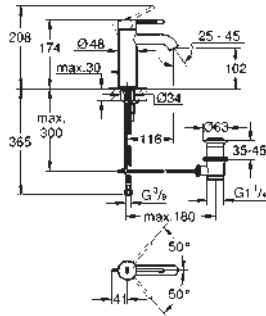

Ref. No.	Colour	EAN
24 171 001 ★	Chrome	4005176698309
24 171 DC1 ★	supersteel	4005176711466
24 171 GL1 ★	cool sunrise	4005176711497
24 171 GN1 ★	brushed cool sunrise	4005176712036
24 171 DA1 ★	warm sunset	4005176711459
24 171 DL1 ★	brushed warm sunset	4005176711473
24 171 A01	hard graphite	4005176711428
24 171 AL1 ★	brushed hard graphite	4005176711435

Essence
Basin mixer 1/2"
S-Size
monobloc installation
metal lever
28 mm ceramic cartridge
with **GROHE SilkMove**
with temperature limiter
GROHE Long-Life Shine durable sparkling sheen
GROHE Water Saving mousseur 5.7 l/min
GROHE AquaGuide adjustable mousseur
GROHE FastFixation Plus installation system
pop-up waste set 1 1/4"
flexible connection hoses
professional edition
replaces Essence basin mixer 23 589 xx1