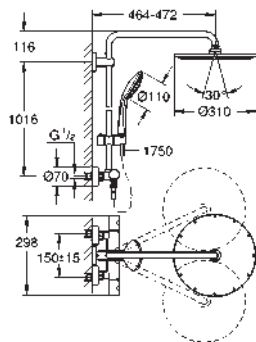

26 075 DC0 ★ supersteel 4005176371219
26 075 DA0 ★ warm sunset 4005176425356
26 075 DL0 ★ brushed warm sunset 4005176425363
26 075 GL0 ★ cool sunrise 4005176425332
26 075 GN0 ★ brushed cool sunrise 4005176425349
26 075 A00 hard graphite 4005176425387
26 075 AL0 ★ brushed hard graphite 4005176425370

Euphoria System 310
Shower system with thermostatic mixer for wall mounting
Consisting of:
horizontal swivable 450 mm projection shower arm
exposed thermostatic shower
with Aquadimmer function
allows change between:
metal head shower Rainshower Cosmopolitan 310 (27 477 000)
Rain spray pattern
with ball joint
rotation angle $\pm 15^\circ$
hand shower Euphoria 110 Massage
(27 221 000)
adjustable height via gliding element
Silverflex shower hose 1750 mm (28 388 000)
GROHE TurboStat compact cartridge
with wax thermostatic element
GROHE SafeStop safety button at 38°C
(calibration required)
GROHE SafeStop Plus optional temperature limiter at 43°C included
GROHE DreamSpray perfect spray pattern
GROHE Long-Life Shine finish
Inner WaterGuide for a longer life
SpeedClean anti-limescale system
TwistStop preventing the hose from twisting
GROHE MetalGrip ergonomically shaped metal handles
suitable for instantaneous heaters from 18 kW/h
minimum flow rate 7 l/min.
optional upgrade: **GROHE EasyReach** tray (26 362)