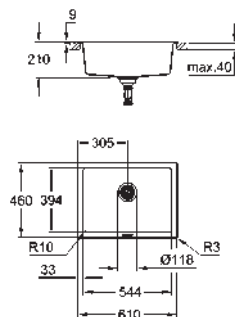

GROHE FastFixation installation system

cut-out (top mount): 594 x 442 mm
cut-out (undermount): 543 x 393 mm
drainer: Ø 3.5"/90 mm basket strainer waste
accessories included: waste kit, basket strainer waste, mounting set
optional push to open excenter (40 986 SD0)
amount of fasteners included (top mount): 6
amount of fasteners included (undermount): 6
heat resistant up to 180° C