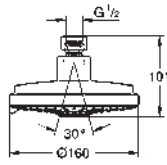

GROHE RAINSHOWER

Ref. No.

Colour

EAN

27 134 000

Chrome

4005176836060

Rainshower Cosmopolitan 160
Head shower 4 sprays

Rain / Jet / Pure / Champagne spray
Ø 160 mm

ball joint with turning angle $\pm 15^\circ$
connection thread 1/2"

GROHE DreamSpray perfect spray pattern

GROHE Long-Life Shine durable sparkling sheen

SpeedClean anti-limescale system