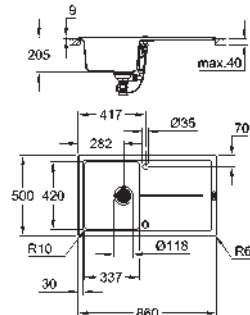

K400

Composite sink with drainer
model: K400 50-C 86/50 1.0 rev
mounting type: top mount
material: quartz composite

GROHE Whisper

min. cabinet size: 500 mm
dimensions: 860 x 500 mm
1 bowl: 337 x 420 x 205 mm
outer radius: R6, inner bowl radius: R10

GROHE FastFixation installation system

sink mountable left or right
cut-out: 840 x 480 mm
drainer: automatic waste fitting
accessories included: automatic waste fitting with rotary handle, waste kit, basket strainer waste, mounting set
optional push to open excenter (40 986 SD0)
amount of fasteners included (top mount): 10
heat resistant up to 180° C

31 641 AT0 granite gray 4005176521119
31 641 AP0 granite black 4005176521102