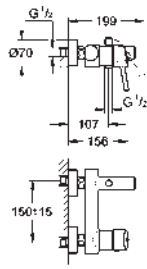

GROHE CONCETTO

Ref. No. Colour EAN

32 211 001 Chrome 4005176889028

Concetto
Single-lever bath/shower mixer 1/2"
wall mounted
metal lever
GROHE SilkMove 46 mm ceramic cartridge
GROHE Long-Life Shine durable sparkling sheen
adjustable flow rate limiter
automatic diverter: bath/shower
mousseur
integrated non-return valve
in the shower outlet 1/2"
S-unions
protected against backflow
optional temperature limiter (46 308 000)

34 766 000 Chrome 4005176612039