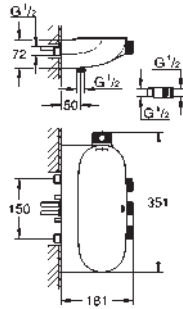

GROHE GROHTHERM SMARTCONTROL

	Ref. No.	Colour	EAN
	34 713 000	Chrome	4005176409776
	Grotherm SmartControl Combi thermostatic shower mixer with 3 valves, exposed/concealed wall mounted GROHE CoolTouch prevents scalding on hot surfaces GROHE Long-Life Shine durable sparkling sheen GROHE TurboStat compact cartridge with wax thermoelement GROHE ProGrip with knurl structure GROHE SafeStop safety button at 38°C (calibration required) GROHE SafeStop Plus optional temperature limiter at 43°C included GROHE Water Saving - Less water, perfect flow GROHE SmartControl push for ON-OFF, turn for volume adjustment from GROHE Water Saving to full flow exchangeable symbols GROHE EasyReach shower tray shower bottom outlet 1/2" multiple outlets can be run simultaneously protected against backflow requires concealed body 26 449 000 – to be ordered separately