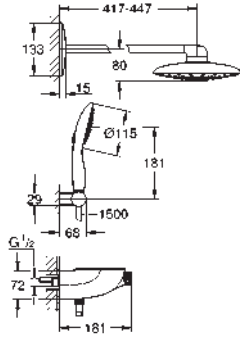

Ref. No. Colour EAN

26 443 000 Chrome 4005176409875

Rainshower System SmartControl Duo 360
Combi shower system with thermostat, exposed/concealed

Consisting of:

exposed/concealed SmartControl thermostat
allows change between:

head shower Rainshower Duo 360 with horizontal 450 mm
shower arm, spray plate chrome

GROHE PureRain/GROHE Rain O² spray* and TrioMassage
hand shower Power&Soul 115, spray plate white (27 671 LS0)
hand shower wall holder (27 055)

Silverflex shower hose 1.500 mm (28 364)

min. recommended pressure 1.5 bar

GROHE DreamSpray perfect spray pattern

GROHE Long-Life Shine durable sparkling sheen

GROHE CoolTouch prevents scalding on hot surfaces

GROHE TurboStat compact cartridge

with wax thermoelement

GROHE Water Saving - Less water, perfect flow

GROHE SafeStop safety button at 38°C

(calibration required)

GROHE SafeStop Plus optional temperature limiter at 43°C included

GROHE SmartControl push for ON-OFF, turn for volume adjustment from
GROHE Water Saving to full flow

GROHE EasyReach shower tray

SpeedClean anti-limescale system

Inner WaterGuide for a longer life

TwistStop preventing the hose from twisting

requires rough-in set 26 264 001 and concealed unit 26 449 000 – all to be
ordered separately

* to be decided during initial installation; factory default setting: GROHE PureRain

26 443 LS0 moon white 4005176409882

ditto, head shower with white spray plate