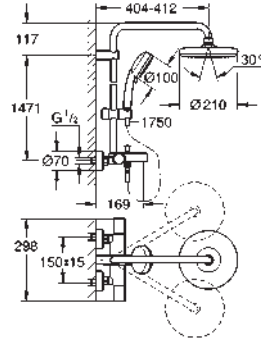

GROHE TEMPESTA SYSTEM

Ref. No.	Colour	EAN
26 223 001	Chrome	4005176408144

Tempesta Cosmopolitan System 210
Shower system with bath thermostat for wall mounting
Consisting of:
horizontal swivable 390 mm projection shower arm
exposed thermostat Grohtherm 1000 Cosmopolitan with Aquadimmer function
allows change between:
head shower Tempesta 210 (26 408)
Rain spray pattern
with ball joint
rotation angle $\pm 15^\circ$
bath inlet
separate diverter for hand shower
hand shower Tempesta Cosmopolitan 100 (27 571 001)
2 spray patterns:
Rain, Jet
adjustable height via gliding element
Rotaflex shower hose 1750 mm 1/2" x 1/2" (28 410)
GROHE TurboStat compact cartridge
with wax thermoelement
GROHE SafeStop safety button at 38°C
(calibration required)
GROHE SafeStop Plus optional temperature limiter at 43°C included
GROHE DreamSpray perfect spray pattern
GROHE Long-Life Shine durable sparkling sheen
SpeedClean anti-limescale system
Inner WaterGuide for a longer life
TwistStop preventing the hose from twisting
suitable for instantaneous heaters from 18 kW/h
minimum flow rate 7 l/min.

26 224 001	Chrome	4005176408168