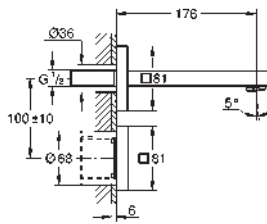

Eurocube E
Infra-red electronic wall basin tap without mixing device
with infrared sensor for bi-directional communication for monitoring, configuration and servicing
for cold or premixed water
with transformer 100-230 V AC, 50-60 Hz, 6 V DC
laminar spray regulator 5.7 l/min
7 pre-set programs
auto flush
thermal disinfection
cleaning mode
additional functions and precise settings
by remote control 36 407
set for final installation
for use with Rapid SL 38 748 002 or roughing-in set 36 264 001
CE approved
noise classification 1 in accordance with DIN4109