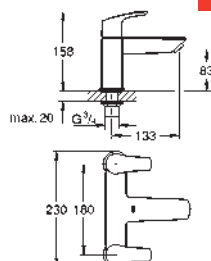

Eurosmart
Two-handed Bath filler 1/2"
deck mounted
metal lever
Ceramic valves 3/4", 90°
GROHE Long-Life Shine durable sparkling sheen
Min. recommended pressure 0.5 bar
professional edition