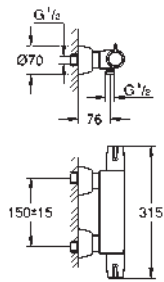

GROHE EUROSMART CARE

Ref. No.	Colour	EAN

34 667 000	Chrome	4005176351570

Grotherm Special

Thermostatic shower mixer 1/2"

wall mounted

ergonomic metal wing handles

ceramic headparts 1/2", 90°

GROHE TurboStat compact cartridge

with wax thermoelement

temperature scale handle with pre-adjustable

safety stop between 35°C and 41°C (calibration required)

integrated mixed water shut off

shower bottom outlet 1/2" with

integrated non return-valve

metal temperature safety stop

dirt strainers

GROHE FastFixation for fast exchange of non return valves in connections

100% GROHE CoolTouch consisting of safety

housing + S-unions with CoolTouch escutcheons

GROHE Long-Life Shine durable sparkling sheen