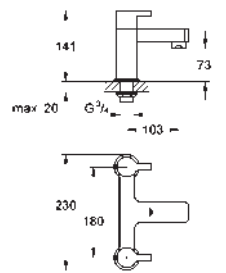

25 104 000	Chrome	4005176881794

Lineare
Two-handed Bath filler 1/2"
deck mounted
metal handles
GROHE Long-Life headpart 3/4"
recommended pressure 0.2-5.0 bar
GROHE Long-Life Shine durable sparkling sheen