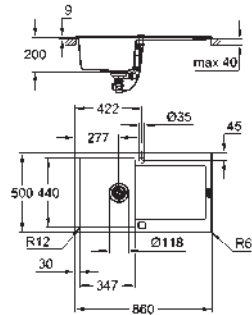

GROHE COMPOSITE SINKS

Ref. No. Colour EAN

31 644 AT0 granite gray 4005176521171
31 644 AP0 granite black 4005176521164

K500

Composite sink with drainer
model: K500 50-C 86/50 1.0 rev
mounting type: top mount
material: quartz composite

GROHE Whisper

min. cabinet size: 500 mm
dimensions: 860 x 500 mm
1 bowl: 347 x 440 x 200 mm
outer radius: R6, inner bowl radius: R12

GROHE FastFixation installation system

sink mountable left or right
cut-out: 840 x 480 mm
drainer: automatic waste fitting
accessories included: automatic waste fitting with rotary handle,
waste kit, basket strainer waste, mounting set
optional push to open excenter (40 986 SD0)
amount of fasteners included (top mount): 12
heat resistant up to 180° C

31 645 AT0 granite gray 4005176521195
31 645 AP0 granite black 4005176521188