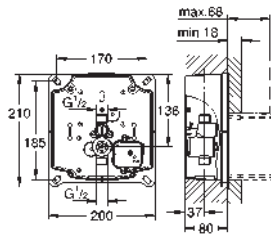

GROHE ELECTRONIC ACTUATIONS FOR URINAL

Ref. No. Colour EAN

37 338 000 4005176837920

GROHE Rapido U
roughing-in set for urinal
for manual actuation or Tectron infra-red electronic 6 V or 230 V
water group with stop valve
flow pressure min 0.5 bar
operating pressure max 10 bar
flush aid
functional unit checked ex factory
water supply connections 1/2" outer thread
connecting box for mains supply
installation box with gasket
fixing points for dry cladding and masonry-in
inspection shaft incl. protection

38 787 000 4005176855689