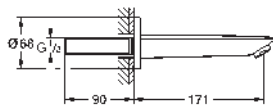

13 255 001   Chrome   4005176556722

BauCosmopolitan
Bath spout
wall mounted
GROHE Long-Life Shine durable sparkling sheen
mousseur
projection 171 mm
male thread 1/2"