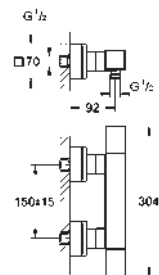

Grohtherm Cube

Thermostatic shower mixer 1/2"
wall mounted
GROHE Long-Life Shine durable sparkling sheen
GROHE SafeStop safety button at 38°C
(calibration required)
GROHE SafeStop Plus optional temperature limiter at 43°C included
GROHE TurboStat compact cartridge
with wax thermoelement
integrated mixed water shut off
volume handle with **GROHE EcoButton**
(economy button with individually
adjustable economy stop)
ceramic headpart 1/2", 180°
shower bottom outlet 1/2"
built-in non return valves
dirt strainers
protected against backflow
covered S-unions
GROHE Water Saving - Less water, perfect flow