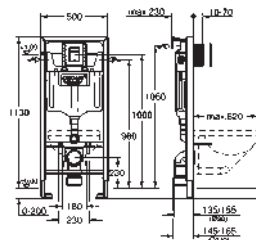

Rapid SL
3-in-1 set for WC, 1.13 m installation height
with flushing cistern GD 2 , 6 I - 9 I

Consisting of:
Rapid SL element for WC (38 528 001)
Skate Cosmopolitan S flush plate, chrome (37 535 000)
front wall brackets (38 558 00M)
including revision shaft 40 911 000 for mounting of small flush plates

39 503 000 Chrome 4005176454097