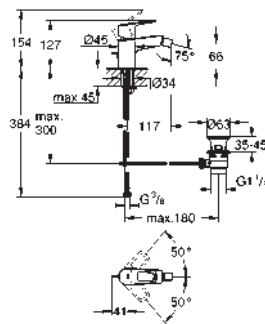

23 338 001 Chrome 4005176555893

BauLoop
Bidet mixer 1/2"

monobloc installation
metal lever
GROHE Long-Life 28 mm ceramic cartridge
with temperature limiter
GROHE Long-Life Shine durable sparkling sheen
GROHE Water Saving mousseur 5.7 l/min
with ball joint
rapid installation system
plastic pop-up waste set 1 1/4"
flexible connection hoses
professional edition