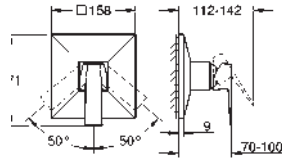

GROHE SPA

GROHE ALLURE BRILLIANT

Ref. No.	Colour	EAN
24 277 000	Chrome	4005176759918
24 277 DC0	supersteel	4005176759932
24 277 AL0	brushed hard graphite	4005176759925

Allure Brilliant
Single-lever shower mixer trim
set for final installation for
GROHE Rapido SmartBox 35 600/35 604
GROHE SilkMove 46 mm ceramic cartridge
GROHE Long-Life Shine durable sparkling sheen
wall escutcheon with **GROHE FastFixation**
(covered escutcheon- and shaft sealing, covered fixing)
metal escutcheon, retroactively 6° adjustable
flow performance:
outlet B or C = 30 l/min
without roughing-in-set

35 604 000		4005176698774
GROHE Rapido SmartBox universal rough-in box for concealed installation