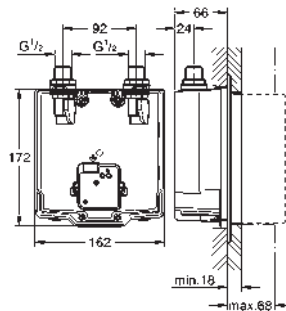

GROHE BLUETOOTH MONITORING

Ref. No. Colour EAN

36 412 000 Chrome 4005176320569

Eurosmart Cosmopolitan E Bluetooth

Infra-red electronic basin mixer 1/2" with mixing device and adjustable temperature limiter

with infrared sensor and Bluetooth module for bi-directional communication for monitoring, configuration and service purpose
with transformer 100-240 V AC, 50-60 Hz, 6.75 V DC
set for final installation for concealed fitting box
36 339 001

GROHE Long-Life Shine finish

GROHE Water Saving - Less water, perfect flow

laminar flow straightener 9 l/min

chrome escutcheon and spout

projection 172 mm

with Bluetooth 4.0* for wireless data communication

for Apple** and Android devices

Bluetooth range (max. 10 m) varies depending on materials used and walls between transmitter and receiver

monitoring

password protected products

app detects all Bluetooth products in range

auto flush cycles and timing last auto flush

usage per day over 30 days

thermal disinfection cycles and timings last disinfection

configuration

detection range and shut off delay

auto flush

thermal disinfection

cleaning mode

2 on/off timers

identification by name

service

send and save 3 profiles

reset to factory or user settings

hard and software version

CE approved

noise classification 1 in accordance

with DIN4109

Mobile devices and GROHE IR Remote App*** are not included in delivery and have to be ordered separately via an authorised Apple store/store/iTunes or Google Play store.

* The Bluetooth word mark and logos are registered trademarks owned by Bluetooth SIG, Inc. and any use of such marks by Grohe AG is under license. Other trademarks and trade names are those of their respective owners.