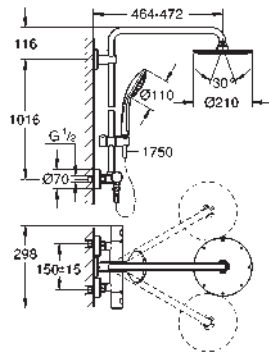

GROHE EUPHORIA SHOWER SYSTEM

Ref. No. Colour EAN

26 383 000 Chrome 4005176369025

Euphoria System 210
Shower system with thermostat for wall mounting
Consisting of:
horizontal swivable 450 mm projection shower arm
GROHE MetalGrip ergonomically shaped metal handles
exposed thermostatic shower
with Aquadimmer function
allows change between:
Rainshower Cosmopolitan 210 metal head shower
Rain spray pattern
GROHE Water Saving 12 l/min flow limiter
with ball joint
rotation angle $\pm 15^\circ$
hand shower Euphoria 110 Massage
GROHE Water Saving 9.5 l/min flow limiter
adjustable height via gliding element
Silverflex shower hose 1750 mm (28 388 000)
minimum flow rate 7 l/min.
GROHE DreamSpray perfect spray pattern
GROHE Long-Life Shine finish
GROHE TurboStat compact cartridge
with wax thermoelement
SpeedClean anti-limescale system
Inner WaterGuide for a longer life
TwistStop preventing the hose from twisting
suitable for instantaneous heaters from 18 kW/h
optional upgrade: **GROHE EasyReach** tray (26 362)

27 296 001 Chrome 4005176896293