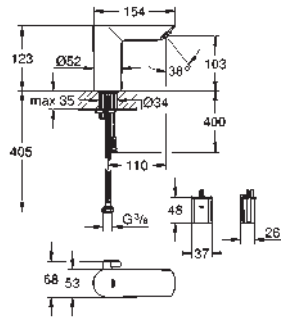

GROHE BAU COSMOPOLITAN E

Ref. No.	Colour	EAN
36 451 000	Chrome	4005176473678

Bau Cosmopolitan E
Infra-red electronic basin mixer 1/2"
with mixing device and temperature limiter
with infrared sensor for bi-directional communication for monitoring, configuration and servicing
6V lithium battery, type CR-P2
battery lifetime approx. 7 years (150 actuations a day)
GROHE Long-Life Shine durable sparkling sheen
GROHE Water Saving mousseur 5.7 l/min
Lead and Nickel Free Inner Water Ways
body made of composite polymer
flexible connection hoses
non-return valve
dirt strainers
with integrated solenoid valve
external battery
rapid installation system
multistage battery status display
7 pre-set programs
auto flush
thermal disinfection
cleaning mode
additional functions and precise settings
by remote control 36 407
CE approved
noise classification 1 in accordance
with DIN4109
type of protection faucet IP 59

36 452 000	Chrome	4005176473685