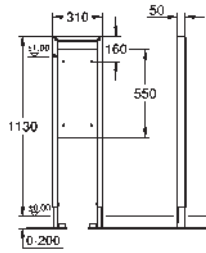

GROHE RAPID SL FOR THE DISABLED

Ref. No.

Colour

EAN

38 559 001

4005176863776

Rapid SL

Fixing element, 1.13 m installation height

to fix **support** for the disabled

0.31 m wide

powder coated steel frame

waterproof plywood

for on-the-wall installation please order wall brackets 38 558 00M (sold separately)