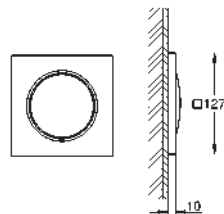

36 472 000   Chrome   4005176758720

**Rainshower F-digital Deluxe
Light set**
127 x 127 mm per module
full spectrum LED: soft light with changing rainbow colours
individually adjustable: permanent lighting with colour selection
Consisting of:
- 1 light module with two plug connections
- 1 light module with one plug connection
waterproof & corrosion protected
supply voltage: 12 V DC
CE approved
GROHE Long-Life Shine durable sparkling sheen
requires rough-in set (29 412 000), F-digital Deluxe base unit box (26 864 000 or 36 476 000), Bluetooth unit (36 475 000) and various cable connections – all to be ordered separately due to installation situation
this product contains built-in LED lamps, which cannot be changed: energy efficiency class: A+
For detailed planning and product information please contact your local GROHE Customer Service.