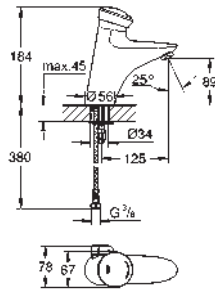

GROHE EURODISC SE

Ref. No.   Colour   EAN

36 233 000   Chrome   4005176283338

Eurodisc SE
Self-closing basin mixer with mixing device and adjustable temperature limiter
6V lithium battery, type CR-P2
GROHE Long-Life Shine durable sparkling sheen
flexible connection hoses
start-stop function
self-closing electronic
safety stop after 180 sec.
Flow time infinitely adjustable from 2-180 sec.
Automatic flushing: 5 min after 3 days
without use
thermal desinfection for 3,5 or 11 min
CE approved
type of protection faucet IP 59K

36 249 000   Chrome   4005176283345