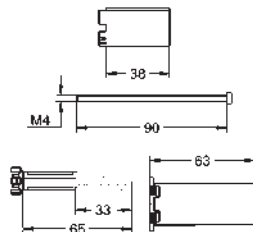

fits Grotherm SmartControl and SmartControl Mixer sets for final installation with up to three functions in combination with GROHE Rapido SmartBox

14 056 000

4005176466298