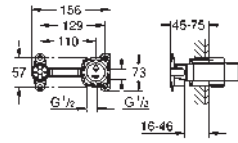

GROHE SPA

GROHE GRANDERA

Ref. No. Colour EAN

23 319 000 4005176931192

Grandera
Single-lever mixer 1/2", concealed body
for 2 hole basin mixer
wall installation
without finishing trim set
GROHE SilkMove 35 mm ceramic cartridge
adjustable flow rate limiter
installation depth 45 to 75 mm
installation device

24 372 000 **Chrome** 4005176758195
24 372 IGO **chrome/gold** 4005176758218