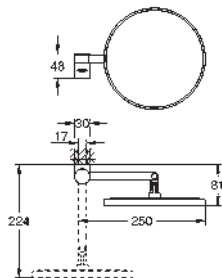

41 077 000	★ Chrome	4005176578632
41 077 DC0	★ supersteel	4005176578649
41 077 BE0	polished nickel	4005176578656
41 077 EN0	brushed nickel	4005176578663
41 077 GL0	★ cool sunrise	4005176578670
41 077 GN0	★ brushed cool sunrise	4005176578687
41 077 DA0	★ warm sunset	4005176575587
41 077 DL0	★ brushed warm sunset	4005176578694
41 077 A00	hard graphite	4005176578700
41 077 AL0	★ brushed hard graphite	4005176578717

Selection
Shaving mirror
material: glass / metal
without lights
magnification: x 7
concealed fastening
GROHE Long-Life Shine durable sparkling sheen