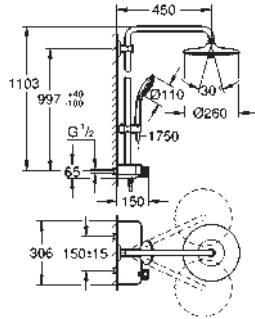

GROHE EUPHORIA SMARTCONTROL SYSTEM

Ref. No. Colour EAN

26 509 000 Chrome 4005176457623