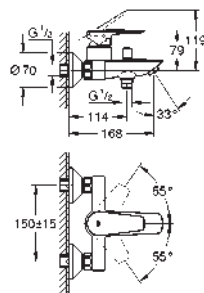

BauEdge
Single-lever bath/shower mixer 1/2"
wall mounted
metal lever
GROHE Long-Life 35 mm ceramic cartridge
with temperature limiter
GROHE Long-Life Shine durable sparkling sheen
adjustable flow rate limiter
automatic diverter: bath/shower
spout with mousseur
shower bottom outlet 1/2" with
integrated non return-valve
protected against backflow
S-unions
metal wall escutcheon
professional edition

25 246 001 Chrome 4005176674228