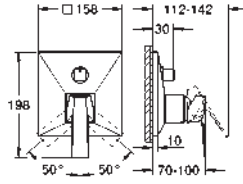

Ref. No. Colour EAN

24 340 000	Chrome	4005176759970
24 340 DC0	supersteel	4005176759994
24 340 AL0	brushed hard graphite	4005176759987

Allure Brilliant
Single-lever mixer with 3-way diverter
set for final installation for
GROHE Rapido SmartBox 35 600/35 604
GROHE SilkMove 46 mm ceramic cartridge
GROHE Long-Life Shine durable sparkling sheen
wall escutcheon with **GROHE FastFixation**
(covered escutcheon- and shaft sealing, covered fixing)
metal escutcheon, retroactively 6° adjustable
metal lever
3-way diverter
flow performance:
outlet A = 27 l/min,
outlet B = 27 l/min,
outlet C = 27 l/min
without roughing-in-set

35 604 000		4005176698774
GROHE Rapido SmartBox universal rough-in box for concealed installation		

24 154 000	Chrome	4005176481185
24 154 DC0	supersteel	4005176574238
24 154 AL0	brushed hard graphite	4005176585920

Grohtherm Cube
Thermostatic shower mixer for 2 outlets with integrated shut off/diverter valve
set for final installation for
GROHE Rapido SmartBox 35 600/35 604
GROHE TurboStat compact cartridge
with wax thermoelement
GROHE Long-Life Shine durable sparkling sheen
wall escutcheon with **GROHE FastFixation**
(covered escutcheon- and shaft sealing, covered fixing)
metal escutcheon, retroactively 6° adjustable
printed head and hand shower symbol
GROHE SafeStop safety button at 38°C
(calibration required)
GROHE SafeStop Plus optional temperature limiter at 43°C or 46°C included
GROHE AquaDimmer, integrated shut off/diverter valve
flow performance:
outlet B = 27 l/min
outlet C = 30 l/min
without roughing-in-set