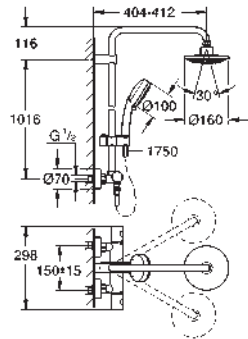

GROHE TEMPESTA SYSTEM

Ref. No.	Colour	EAN
27 922 000	Chrome	4005176923364

Tempesta Cosmopolitan 160
Shower system with thermostat for wall mounting
Consisting of:
horizontal swivable 390 mm projection shower arm
exposed thermostatic shower
with Aquadimmer function
allows change between:
head shower 1 spray (28 232 000)
Rain
with ball joint
rotation angle $\pm 15^\circ$
hand shower Tempesta Cosmopolitan 100 (27 571 001)
2 spray patterns:
Rain, Jet
adjustable height via gliding element
Silverflex shower hose 1750 mm (28 388 000)
GROHE TurboStat compact cartridge
with wax thermoelement
GROHE SafeStop safety button at 38°C
(calibration required)
GROHE SafeStop Plus optional temperature limiter at 43°C included
GROHE DreamSpray perfect spray pattern
GROHE Long-Life Shine durable sparkling sheen
SpeedClean anti-limescale system
Inner WaterGuide for a longer life
TwistStop preventing the hose from twisting
optional upgrade: **GROHE EasyReach** tray (26 362)

26 691 000	Chrome	4005176580789