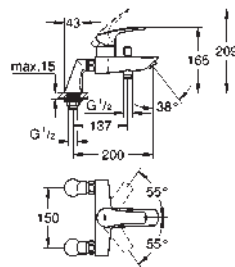

Eurosmart
Single-lever bath/shower mixer 1/2"
deck mounted
metal lever
35 mm ceramic cartridge with
Eco-Override-Stop, with **GROHE SilkMove**
adjustable flow rate limiter
with temperature limiter
GROHE Long-Life Shine durable sparkling sheen
automatic diverter: bath/shower
mousseur
shower outlet 1/2"
integrated non-return valve
in the shower outlet 1/2"
pillar unions
protected against backflow
professional edition

25 098 003 Chrome 4005176644290