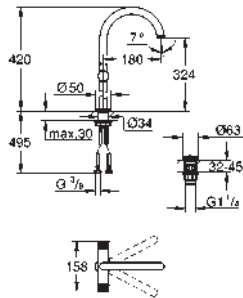

21 142 000	Chrome	4005176510052
21 142 DC0	supersteel	4005176509957
21 142 GL0	cool sunrise	4005176509896
21 142 DA0	warm sunset	4005176509971
21 142 AL0	brushed hard graphite	4005176510014

Aerio Private Collection
Basin mixer, 1/2"
XL-Size
for free-standing basins
ceramic headparts 1/2", 90°
GROHE Long-Life Shine durable sparkling sheen
GROHE EcoJoy 5.7 l/min laminar mousseur
rapid installation system
swivel tubular spout with mousseur and stop limiter
Push-open waste set 1 1/4"
flexible connection hoses
knobs with metal inlay
can be combined with 48 456 000 or 48 457 000

48 456 000		4005176520778

Aerio Private Collection
Inlays made from White Attica Caesarstone material
can be combined with Aerio Private Collection:
one-hole basin mixer L-Size 21 138
one-hole basin mixer XL-Size 21 142
Caesarstone is a quartz composite material. Structures and textures on the surface may vary and are unique.

48 457 000		4005176520785

Aerio Private Collection
Inlays made from Vanilla Noir Caesarstone material
can be combined with Aerio Private Collection:
one-hole basin mixer L-Size 21 138
one-hole basin mixer XL-Size 21 142
Caesarstone is a quartz composite material. Structures and textures on the surface may vary and are unique.