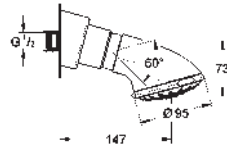

Relexa 100 Five
Head shower 5 sprays
Wide spray / Needle Jet / Rain / Massage /
Champagne spray
ball-joint
connection thread with pre-assembled
sealing
GROHE DreamSpray perfect spray pattern
GROHE Long-Life Shine durable sparkling sheen
SpeedClean anti-limescale system
Inner WaterGuide for a longer life
minimum flow rate 7.5 l/min.

27 067 000 Chrome 4005176832123