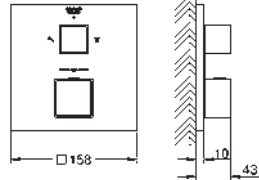

24 154 000	Chrome	4005176481185
24 154 DC0	supersteel	4005176574238
24 154 AL0	brushed hard graphite	4005176585920

Grotherm Cube
Thermostatic shower mixer for 2 outlets with integrated shut off/diverter valve
set for final installation for
GROHE Rapido SmartBox 35 600/35 604
GROHE TurboStat compact cartridge
with wax thermoelement
GROHE Long-Life Shine durable sparkling sheen
wall escutcheon with **GROHE FastFixation**
(covered escutcheon- and shaft sealing, covered fixing)
metal escutcheon, retroactively 6° adjustable
printed head and hand shower symbol
GROHE SafeStop safety button at 38°C
(calibration required)
GROHE SafeStop Plus optional temperature limiter at 43°C or 46°C included
GROHE AquaDimmer, integrated shut off/diverter valve
flow performance:
outlet B = 27 l/min
outlet C = 30 l/min
without roughing-in-set

35 604 000		4005176698774
GROHE Rapido SmartBox universal rough-in box for concealed installation