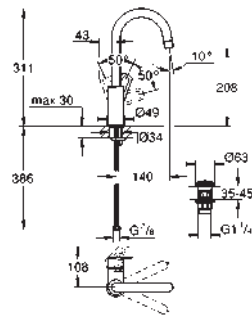

Ref. No. Colour EAN

23 891 001 Chrome 4005176554322

BauLoop
Single-lever basin mixer 1/2"
L-Size

monobloc installation
metal lever
GROHE Long-Life 28 mm ceramic cartridge
with temperature limiter
GROHE Long-Life Shine durable sparkling sheen
GROHE Water Saving mousseur 5.7 l/min
rapid installation system
swivel tubular spout
smooth body with plastic push open waste set 1 1/4"
flexible connection hoses
professional edition