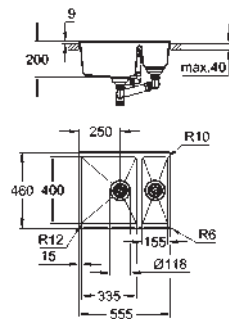

GROHE COMPOSITE SINKS

Ref. No. Colour EAN

31 647 AT0 granite gray 4005176521232
31 647 AP0 granite black 4005176521225

K500

Composite sink with drainer
model: K500 80-C 116/50 2.0 rev
mounting type: top mount
material: quartz composite

GROHE Whisper

min. cabinet size: 800 mm
dimensions: 1160 x 500 mm
1 bowl: 330 x 440 x 200 mm
2 bowl: 330 x 440 x 200 mm
outer radius: R6, inner bowl radius: R12

GROHE FastFixation installation system

sink mountable left or right
cut-out: 1140 x 480 mm
drainer: automatic waste fitting
accessories included: automatic waste fitting with rotary handle,
waste kit, basket strainer waste, mounting set
optional push to open excenter (40 986 SD0)
amount of fasteners included (top mount): 12
heat resistant up to 180° C

31 648 AT0 granite gray 4005176521256
31 648 AP0 granite black 4005176521249

K500

Composite sink
model: K500 60-C 55,5/46 1.5 rev
mounting type: top mount or undermount
material: quartz composite

GROHE Whisper

min. cabinet size: 600 mm
dimensions: 555 x 460 mm
1 bowl: 335 x 400 x 200 mm
0.5 bowl: 155 x 400 x 140 mm
outer radius: R6, inner bowl radius: big bowl R12, small bowl R10

GROHE FastFixation installation system

sink mountable left or right
cut-out (top mount): 545 x 444 mm
cut-out (undermount): 525 x 400 mm
drainer: Ø 3.5"/90 mm basket strainer waste
accessories included: waste kit, basket strainer waste, mounting set
mounting with silicone (top mount)
optional push to open excenter (40 986 SD0)
amount of fasteners included (undermount): 8
heat resistant up to 180° C

31 649 AT0 granite gray 4005176521270
31 649 AP0 granite black 4005176521263

K500

Composite sink
model: K500 90-C 86/50 2.0
mounting type: top mount
material: quartz composite

GROHE Whisper