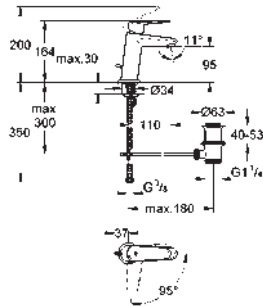

**Eurodisc Cosmopolitan
Basin mixer 1/2"**
S-Size
monobloc installation
metal lever
GROHE SilkMove Energy Saving 28 mm ceramic cartridge
with energy saving function via cold start
with temperature limiter
GROHE Long-Life Shine durable sparkling sheen
GROHE Water Saving mousseur 5.7 l/min
GROHE FastFixation Plus rapid installation system
pop-up waste set 1 1/4"
flexible connection hoses
min. recommended pressure 1.0 bar

23 384 20E	Chrome	4005176936722