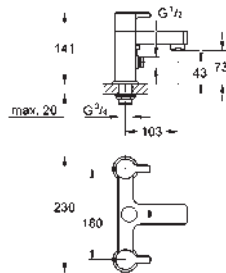

25 113 000	Chrome	4005176881862

Lineare
Two-handed Bath/Shower mixer 1/2"
deck mounted
metal handles
GROHE Long-Life headpart 3/4"
automatic diverter: bath/shower
integrated non-return valves in the
shower outlet 1/2"
recommended pressure 0.2-5.0 bar
GROHE Long-Life Shine durable sparkling sheen