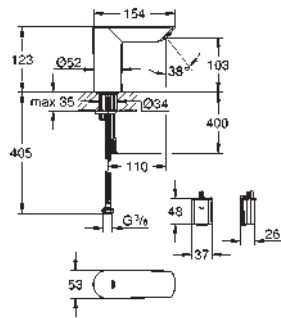

Bau Cosmopolitan E
Infra-red electronic basin tap 1/2"
with infrared sensor for bi-directional communication for monitoring, configuration and servicing
for cold or premixed water
6V lithium battery, type CR-P2
battery lifetime approx. 7 years (150 actuations a day)
GROHE Long-Life Shine durable sparkling sheen
GROHE Water Saving mousseur 5.7 l/min
Lead and Nickel Free Inner Water Ways
body made of composite polymer
flexible connection hose
dirt strainer
with integrated solenoid valve
external battery
rapid installation system
multistage battery status display
7 pre-set programs
auto flush
thermal disinfection
cleaning mode
additional functions and precise settings
by remote control 36 407
CE approved
noise classification 1 in accordance
with DIN4109
type of protection faucet IP 59