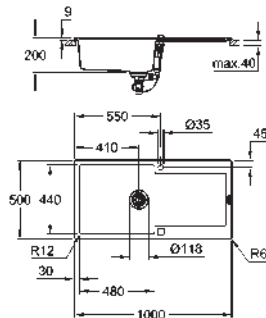

K500

Composite sink with drainer
model: K500 60-C 100/50 1.0 rev
mounting type: top mount
material: quartz composite

GROHE Whisper

min. cabinet size: 600 mm
dimensions: 1000 x 500 mm
1 bowl: 480 x 440 x 200 mm
outer radius: R6, inner bowl radius: R12

GROHE FastFixation installation system

sink mountable left or right
cut-out: 980 x 480 mm
drainer: automatic waste fitting
accessories included: automatic waste fitting with rotary handle,
waste kit, basket strainer waste, mounting set
optional push to open excenter (40 986 SD0)
amount of fasteners included (top mount): 12
heat resistant up to 180° C

31 646 AT0 granite gray 4005176521218
31 646 AP0 granite black 4005176521201