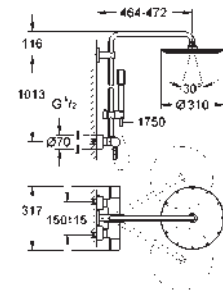

Rainshower System 310
Shower system with thermostat for wall mounting
horizontal swivable 450 mm projection shower arm
exposed thermostatic shower
with Aquadimmer function
allows change between:
Rainshower Cosmopolitan 310 head shower (27 477 000)
material: metal
with ball joint
rotation angle $\pm 15^\circ$
hand shower Sena Stick (28 034 000)
adjustable height via gliding element
(12 140 000)
Silverflex shower hose 1750 mm (28 388 000)
GROHE TurboStat compact cartridge
with wax thermoelement
GROHE SafeStop safety button at 38°C
(calibration required)
GROHE SafeStop Plus optional temperature limiter at 43°C included
GROHE CoolTouch prevents scalding on hot surfaces
GROHE DreamSpray perfect spray pattern
GROHE Long-Life Shine durable sparkling sheen
SpeedClean anti-limescale system
minimum flow rate 7 l/min.
available until 31 march 2023

27 569 000	Chrome	4005176894275