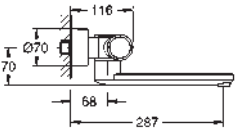

COMMERCIAL
FITTINGS

GROHE EUROSMART COSMOPOLITAN E

	Ref. No.	Colour	EAN
	36 386 001	Chrome	4005176311673
	<p>Eurosmart Cosmopolitan E Powerbox infra-red electronic basin mixer with mixing device and adjustable temperature limiter with infrared sensor for bi-directional communication for monitoring, configuration and servicing including Powerbox self-generating power system GROHE Water Saving 6.0 l/min mousseur including all flexible connection hoses non-return valve dirt strainer rapid installation system Powerbox power generator with water turbine internal energy saving unit with use of 60 s/24 h stand-by, 260 s/100 h stand-by with additional backup power 7 pre-set programs auto flush thermal disinfection cleaning mode additional functions and precise settings by remote control 36 407</p>		
	36 454 000	Chrome	4005176487774
	<p>Eurosmart Cosmopolitan E Special Infra-red electronic wall basin mixer with thermostatic temperature control with infrared sensor for bi-directional communication for monitoring, configuration and servicing 6V lithium battery, type CR-P2 battery lifetime approx. 7 years (150 actuations a day) activation by hand, deactivation automatically when leaving detection zone (hand-body detection mode) two additional detection modes adjustable (hand-hand or body-body) GROHE Long-Life Shine durable sparkling sheen GROHE CoolTouch laminar mousseur 9 l/min non-return valve dirt strainers GROHE SafetyPlus fixed temperature stop temperature scale handle with pre-adjustable safety stop between 35°C and 41°C (calibration required) metal temperature safety stop full unmixed hot or cold water in extreme handle position for legionella sampling swivel cast spout 219 mm projection 287 mm swivel range stop at 130°, lockable with S-unions, chrome nuts and covers self-sealing escutcheons multistage battery status display 7 pre-set programs auto flush thermal disinfection cleaning mode additional functions and precise settings by remote control 36 407 CE approved noise classification 1 in accordance with DIN4109</p>		
	36 455 000	Chrome	4005176487781
	ditto, projection 255 mm		