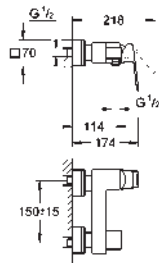

Eurocube

Single-lever shower mixer 1/2"
wall mounted
metal lever
GROHE SilkMove 46 mm ceramic cartridge
GROHE Long-Life Shine durable sparkling sheen
adjustable flow rate limiter
shower bottom outlet 1/2" with
integrated non return-valve
covered S-unions
protected against backflow

34 488 000 Chrome 4005176940620