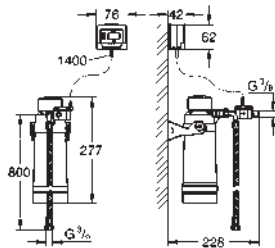

40 875 000 Chrome 4005176745195

**GROHE Blue
Magnesium + Zinc filter starter set**

Consisting of:

GROHE Blue filter head
GROHE Blue Magnesium + zinc filter
enriches water with up to 35 mg/l magnesium and up to 3 mg/l zinc
reduces substances responsible for unpleasant taste and odour, e.g. chlorine
reduces limescale and heavy metals
Capacity 400 L at 17° dGH
flow meter for filter lifetime measurement including 2 x AA batteries
compatible with GROHE Blue Pure single faucets