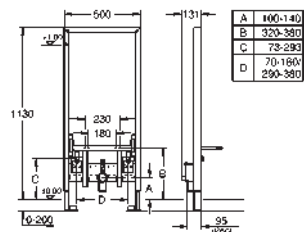

GROHE RAPID SL FOR WASH BASIN AND BIDET

Ref. No. Colour EAN

38 748 002 Chrome 4005176416323

Rapid SL

Element for wash basin with roughin-in set for infra-red electronic
suitable for trim sets Europlus E 36 042 SD0, Essence E 36 447 000
and Eurocube E 36 442 000

1.13 m finished installation height

for on-the-wall installations or studded walls

Includes

wash basin fixing bolts with
fixing device for ceramic
variable distance of fixing bolts
HT-outlet bend Ø 50 mm
seal Ø 32 mm
pre-mounted roughing-in set
with protecting block
fire-proof pipe for laying electronic cables
installation box with water group, stop valve and flush elbow
connection with noise protected fitting holder 1/2"
connecting box for mains supply 230 V
CE approved
for installation with pre-mixed or cold water
for on-the-wall installation please order wall brackets 38 558 00M (sold
separately)

38 546 000

4005176291289

Rapid SL

Element for wash basin, for wall mounted fittings

1.30 m installation height

for on-the-wall installations or studded walls

powder coated steel frame, self-supporting

for dry-cladding, completely pre-assembled

with fixed connections

quick adjustment, lockable

fixing material

TÜV approved

Includes

wash basin fixing bolts with
fixing device for ceramic
variable distance of fixing bolts
HT-outlet bend Ø 50 mm
seal Ø 32 mm
2 noise protected fitting connections 1/2"
for on-the-wall installation please order wall brackets 38 558 00M (sold
separately)

38 541 000

4005176291234

Rapid SL

Element for wash basin, single hole installation

1.0 m finished installation height

for on-the-wall installations or studded walls

Includes