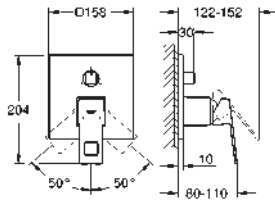

GROHE EUROCUBE JOY

Ref. No.	Colour	EAN
24 094 000	Chrome	4005176480638

Eurocube
Single-lever mixer with 3-way diverter
set for final installation for
GROHE Rapido SmartBox 35 600/35 604
GROHE SilkMove 46 mm ceramic cartridge
wall escutcheon with **GROHE FastFixation**
(covered escutcheon- and shaft sealing, covered fixing)
metal escutcheon, retroactively 6° adjustable
metal lever
3-way diverter
flow performance:
outlet A = 27 l/min,
outlet B = 27 l/min,
outlet C = 27 l/min
without roughing-in-set

35 604 000		4005176698774
GROHE Rapido SmartBox universal rough-in box for concealed installation