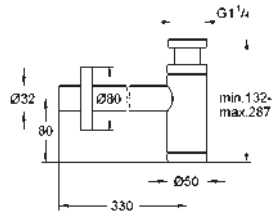

GROHE SPA

GROHE
GRANDERA

Ref. No.

Colour

EAN

28 912 000 ★ Chrome

4005176266751

Bottle trap, 1 1/4"

for basins

brass

(screw-top for cleaning)

large sliding escutcheon

GROHE Long-Life Shine durable sparkling sheen