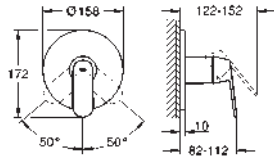

GROHE EUROSMART COSMOPOLITAN

Ref. No. Colour EAN

24 044 000 Chrome 4005176465185

Eurosmart Cosmopolitan
Single-lever shower mixer trim
set for final installation for
GROHE Rapido SmartBox 35 600/35 604
GROHE SilkMove 46 mm ceramic cartridge
GROHE Long-Life Shine durable sparkling sheen
wall escutcheon with **GROHE FastFixation**
(covered escutcheon- and shaft sealing, covered fixing)
metal escutcheon, retroactively 6° adjustable
metal lever
flow performance:
outlet B or C = 30 l/min
without roughing-in-set

35 604 000 4005176698774
GROHE Rapido SmartBox universal rough-in box for concealed installation

24 045 000 Chrome 4005176465291