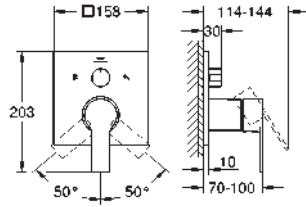

Ref. No. Colour EAN

29 176 001	Chrome	4005176507779
29 176 GN1	brushed cool sunrise	4005176507618
29 176 DL1	brushed warm sunset	4005176507670
29 176 A01	hard graphite	4005176507755

Allure
Single-lever mixer with 3-way diverter
set for final installation for
GROHE Rapido SmartBox 35 600/35 604
GROHE SilkMove 46 mm ceramic cartridge
GROHE Long-Life Shine durable sparkling sheen
wall escutcheon with **GROHE FastFixation**
(covered escutcheon- and shaft sealing, covered fixing)
metal escutcheon, retroactively 6° adjustable
metal lever
3-way diverter
flow performance:
outlet A = 27 l/min,
outlet B = 27 l/min,
outlet C = 27 l/min
without roughing-in-set

35 604 000	4005176698774
GROHE Rapido SmartBox universal rough-in box for concealed installation	

19 380 002	Chrome	4005176513190
19 380 GN2	brushed cool sunrise	4005176513015
19 380 DL2	brushed warm sunset	4005176513077
19 380 A02	hard graphite	4005176513176