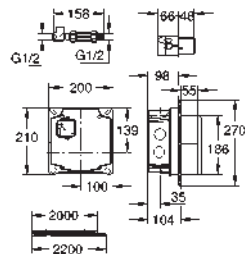

GROHE ESSENCE E

Ref. No. Colour EAN

36 446 000 Chrome 4005176415685

Essence E

Infra-red electronic basin tap 1/2"

with infrared sensor for bi-directional communication for monitoring, configuration and servicing for cold or premixed water

6V lithium battery, type CR-P2

battery lifetime approx. 7 years (150 actuations a day)

GROHE Long-Life Shine durable sparkling sheen adjustable swivel area 0° / 150° / 360°

laminar spray regulator 5.0 l/min

flexible connection hose

dirt strainer

with integrated solenoid valve

external battery

rapid installation system

multistage battery status display

7 pre-set programs

auto flush

thermal disinfection

cleaning mode

additional functions and precise settings

by remote control 36 407

CE approved

noise classification 1 in accordance

with DIN4109

type of protection faucet IP 59K

36 447 000 Chrome 4005176416293

Essence E

Infra-red electronic wall basin tap without mixing device

with infrared sensor for bi-directional communication for monitoring, configuration and servicing for cold or premixed water

with transformer 100-230 V AC, 50-60 Hz, 6 V DC

laminar spray regulator 5.0 l/min

7 pre-set programs

auto flush

thermal disinfection

cleaning mode

additional functions and precise settings

by remote control 36 407

set for final installation

for use with Rapid SL 38 748 002 or roughing-in set 36 264 001

CE approved

noise classification 1 in accordance

with DIN4109

36 264 001 4005176416279

Concealed mounting box

wall installation

for installation with pre-mixed or cold water

suitable for IR-sets for final installation

connection housing for power supply

suitable for 36 447 000, 36 442 000