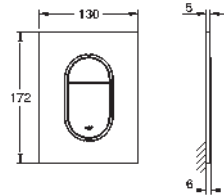

Arena Cosmopolitan S
Flush plate
for dual flush or start & stop actuation
for pneumatic drop valve AV1
compatible with Rapid SL/GD2 1.13 m
for vertical installation
130 x 172 mm
made of ABS
GROHE Long-Life Shine durable sparkling sheen
GROHE Water Saving - Less water, perfect flow
flush plate with magnetic holder and fixing brackets included
compatible with Rapid SLX
for use with Rapid SL and Uniset with GD 2 cistern please order shaft 40 911 000
(sold separately)
colours BE and EN available until 31 March 2023