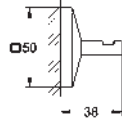

GROHE SPA

GROHE ALLURE BRILLIANT

	Ref. No.	Colour	EAN

40 897 000   **Chrome**   **4005176754357**

Allure Brilliant
Robe hook
material: metal
concealed fastening
GROHE Long-Life Shine durable sparkling sheen

	Ref. No.	Colour	EAN

40 898 000   **Chrome**   **4005176754364**

Allure Brilliant
Toilet roll holder
without cover
material: metal
concealed fastening
GROHE Long-Life Shine durable sparkling sheen

	Ref. No.	Colour	EAN

40 900 000   **Chrome**   **4005176754371**

Allure Brilliant
Toilet brush set
material: glass / metal
wall mounted
concealed fastening
GROHE Long-Life Shine durable sparkling sheen