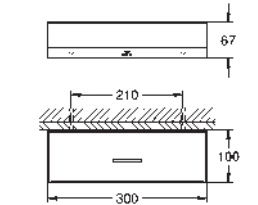

Ref. No.	Colour	EAN
40 966 001	Chrome	4005176531224
40 966 GN1	brushed cool sunrise	4005176531262
40 966 DL1	brushed warm sunset	4005176531286
40 966 A01	hard graphite	4005176531293

Allure
Shower basket
wall mounted
material: metal/plastic
with draining function
concealed fastening
width 300 mm
depth 100 mm
height 66 mm
GROHE Long-Life Shine durable sparkling sheen