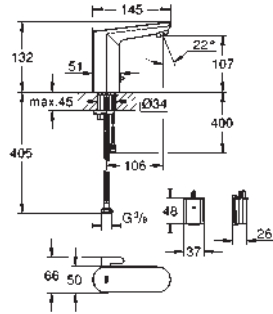

GROHE EUROSMART COSMOPOLITAN E

Ref. No. Colour EAN

36 327 002 Chrome 4005176695599

Eurosmart Cosmopolitan E

Infra-red electronic basin mixer 1/2" with mixing device and adjustable temperature limiter

with infrared sensor for bi-directional communication for monitoring, configuration and servicing
6V lithium battery, type CR-P2
battery lifetime approx. 7 years (150 actuations a day)

GROHE Water Saving mousseur 5.7 l/min
flexible connection hoses

non-return valve
dirt strainers
with integrated solenoid valve
external battery
rapid installation system
multistage battery status display
7 pre-set programs

auto flush
thermal disinfection
cleaning mode
additional functions and precise settings
by remote control 36 407
CE approved
noise classification 1 in accordance with DIN4109
type of protection faucet IP 59
replaces 36 327 001

36 331 001 Chrome 4005176305795
ditto, with pop-up waste set 1 1/4"

36 422 001 Chrome 4005176695636

Eurosmart Cosmopolitan E

Infra-red electronic basin mixer 1/2" L-Size with mixing device and adjustable temperature limiter

with infrared sensor for bi-directional communication for monitoring, configuration and servicing
6V lithium battery, type CR-P2
battery lifetime approx. 7 years (150 actuations a day)

GROHE Long-Life Shine finish
GROHE Water Saving mousseur 5.7 l/min
flexible connection hoses

non-return valve
dirt strainers
with integrated solenoid valve
external battery
rapid installation system
multistage battery status display
7 pre-set programs

auto flush
thermal disinfection
cleaning mode
additional functions and precise settings
by remote control 36 407
CE approved
noise classification 1 in accordance with DIN4109
type of protection faucet IP 59
replaces 36 422 000