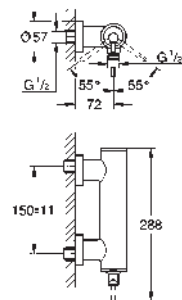

Atrio
Single-lever shower mixer 1/2"
wall mounted
GROHE SilkMove 35 mm ceramic cartridge
GROHE Long-Life Shine durable sparkling sheen
adjustable flow rate limiter
shower bottom outlet 1/2" with
integrated non return-valve
covered S-unions
protected against backflow