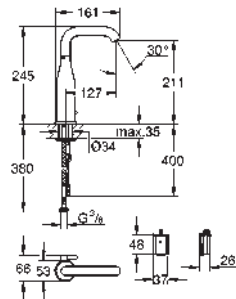

Essence E
Infra-red electronic basin mixer 1/2" with mixing device and adjustable temperature limiter
with infrared sensor for bi-directional communication for monitoring, configuration and servicing
6V lithium battery, type CR-P2
battery lifetime approx. 7 years (150 actuations a day)
GROHE Long-Life Shine durable sparkling sheen
adjustable swivel area 0° / 150° / 360°
laminar spray regulator 5.0 l/min
flexible connection hoses
non-return valve
dirt strainers
with integrated solenoid valve
external battery
rapid installation system
multistage battery status display
7 pre-set programs
auto flush
thermal disinfection
cleaning mode
additional functions and precise settings
by remote control 36 407
CE approved
noise classification 1 in accordance with DIN4109
type of protection faucet IP 59K