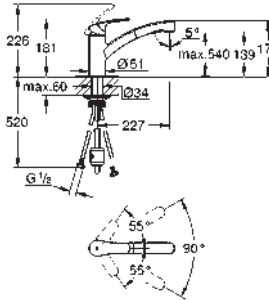

Eurosmart
Single-lever sink mixer 1/2"
monobloc installation
GROHE Long-Life Shine durable sparkling sheen
GROHE SilkMove 35 mm ceramic cartridge
flow strainer
with integrated temperature limiter
low spout
automatic return to laminar spray
swivel cast spout
Lead and Nickel Free Inner Water Ways
swivel area 90°
adjustable flow rate limiter
diverter: laminar spray/SpeedClean shower jet
pull-out dual spray control - switches between regular flow and spray
metal fixation set
protected against backflow
flexible connection hoses 1/2"
professional edition

33 202 003 Chrome 4005176635588