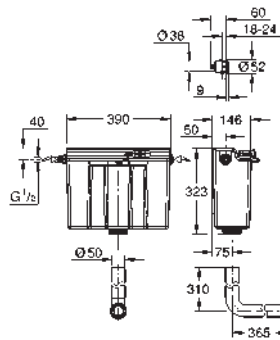

Concealed flushing cistern
6 l / 3 l
Dual Flush
min. recommended pressure 0.2 bar
mechanical round push button actuation Ø 50 mm with Eco button
mechanical actuation from front, top, left or right
for walls 18 -24 mm thickness
bowden cable 0.5 m length
for more flexibility in push button position
fixing brackets
flush pipe
WC inlet connector
GROHE Long-Life Shine durable sparkling sheen
GROHE Water Saving - Less water, perfect flow

39 056 000 Chrome 4005176936302

Round push button actuation Ø 50 mm with Eco button
in combination with bath furniture
for combination with flushing cistern 39 053 000 & 39 054 000
for walls 18 -24 mm thickness
GROHE Long-Life Shine durable sparkling sheen