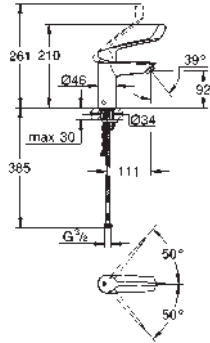

GROHE EUROSMART CARE

Ref. No. Colour EAN

23 984 003 Chrome 4005176643835

**Eurosmart
Basin mixer 1/2"
S-Size**
thermostatic scalding protection
maximum temperature adjustable
thermal disinfection without re-adjustment of temperature
tool for thermal disinfection included
monobloc installation
long metal lever
lever length 147 mm
28 mm ceramic cartridge
with **GROHE SilkMove**
adjustable flow rate limiter
Lead and Nickel Free Inner Water Ways
built-in non return valves
dirt strainers
GROHE Water Saving 4.2 l/min laminar flow straightener
GROHE FastFixation installation system
smooth body
flexible connection hoses
max. pressure differential 5:1
professional edition

23 985 003 Chrome 4005176643842