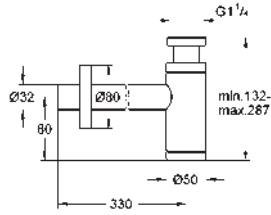

GROHE WASTE SETS AND TRAPS

	Ref. No.	Colour	EAN
	28 912 000	★ Chrome	4005176266751
	28 912 DC0	★ supersteel	4005176467905
	28 912 EN0	brushed nickel	4005176467837
	28 912 GN0	★ brushed cool sunrise	4005176467875
	28 912 DL0	★ brushed warm sunset	4005176467899
	28 912 AL0	★ brushed hard graphite	4005176467844
	Bottle trap, 1 1/4" for basins brass (screw-top for cleaning) large sliding escutcheon GROHE Long-Life Shine durable sparkling sheen