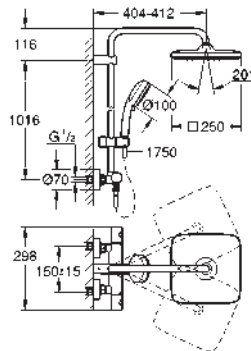

Tempesta Cosmopolitan System 250 Cube
Shower system with thermostat for wall mounting
Consisting of:
horizontal swivable 390 mm projection shower arm
exposed thermostatic shower
with Aquadimmer function
allows change between:
head shower Tempesta 250 Cube (26 685)
spray pattern:
Rain
head shower with white rear cover
with ball joint
rotation angle $\pm 10^\circ$
GROHE Water Saving 9.5 l/min flow limiter
hand shower Tempesta Cosmopolitan 100 (27 571 001)
2 spray patterns:
Rain, Jet
GROHE Water Saving 5.7 l/min. flow limiter
adjustable height via gliding element
Rotaflex shower hose 1750 mm 1/2" x 1/2" (28 410)
GROHE Water Saving - Less water, perfect flow
GROHE TurboStat compact cartridge
with wax thermoelement
GROHE SafeStop safety button at 38°C
(calibration required)
GROHE SafeStop Plus optional temperature limiter at 43°C included
GROHE DreamSpray perfect spray pattern
GROHE Long-Life Shine durable sparkling sheen
SpeedClean anti-limescale system
Inner WaterGuide for a longer life
TwistStop preventing the hose from twisting
suitable for instantaneous heaters from 18 kW/h
minimum flow rate 7 l/min.
optional upgrade: **GROHE EasyReach** tray (26 362)
professional edition