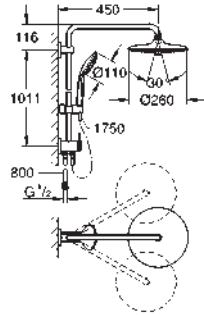

GROHE EUPHORIA SHOWER SYSTEM

Ref. No.	Colour	EAN
27 421 002	Chrome	4005176417924

Euphoria System 260 Shower system with diverter for wall mounting

Consisting of:
horizontal swivable 450 mm projection shower arm
change between hand and head shower
by using the diverter
head shower Euphoria 260 (26 457)
3 spray patterns:
Rain, SmartRain, Jet
with ball joint
rotation angle $\pm 15^\circ$
hand shower Euphoria 110 Massage
(27 239 000)
3 spray patterns:
Rain, SmartRain, Massage
adjustable height via gliding element
Silverflex shower hose 1750 mm (28 388 000)
Silverflex shower hose 800 mm
connection to water supply with 1/2"-thread of
the 800 mm shower hose to faucet / wall union
GROHE Water Saving 9.5 l/min flow limiter
GROHE DreamSpray perfect spray pattern
GROHE Long-Life Shine durable sparkling sheen
GROHE SprayDimmer (Stepless
flow rate reduction)
SpeedClean anti-limescale system
Inner WaterGuide for a longer life
TwistStop preventing the hose from twisting
suitable for instantaneous heaters from 18 kW/h
minimum flow rate 7 l/min.
min. recommended pressure 1.0 bar

27 696 000	Chrome	4005176907074