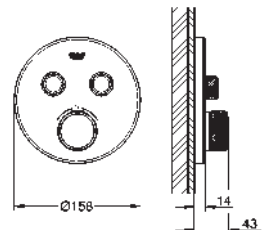

Grotherm SmartControl

Thermostat for concealed installation with 2 valves

set for final installation for
GROHE Rapido SmartBox 35 600/35 604
metal wall escutcheon with **GROHE FastFixation** (covered escutcheon
and shaft sealing, covered fixing), retroactively 6° adjustable

GROHE Long-Life Shine finish

GROHE SmartControl push for ON-OFF, turn for volume adjustment from
GROHE Water Saving to full flow
exchangeable symbols

GROHE TurboStat compact cartridge

with wax thermoelement

GROHE ProGrip with knurl structure

GROHE SafeStop safety button at 38°C

(calibration required)

GROHE SafeStop Plus optional temperature limiter at 43°C or 46°C included

built-in non return valve

and dirt strainers

multiple outlets can be run simultaneously

cover plate in moon white acrylic glass

without roughing-in-set

flow performance:

outlet B = 24 l/min

outlet C = 26 l/min

outlet B+C = 29 l/min

35 604 000

4005176698774

GROHE Rapido SmartBox universal rough-in box for concealed installation