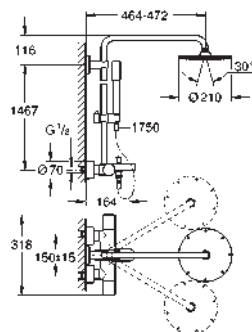

Rainshower System 210
Shower system with bath thermostat for wall mounting
horizontal swivable 450 mm projection shower arm
exposed thermostatic shower
with Aquadimmer function
allows change between:
Head shower Rainshower Cosmopolitan 210 (28 373 000)
material: metal
with ball joint, rotation angle $\pm 15^\circ$
bath inlet
separate diverter for hand shower Sena (28 341 000)
adjustable height via gliding element
(12 140 000)
metal shower hose 1750 mm (27 178)
GROHE Water Saving 9.5 l/min flow limiter
GROHE TurboStat compact cartridge
with wax thermoelement
GROHE SafeStop safety button at 38°C
(calibration required)
GROHE SafeStop Plus optional temperature limiter at 43°C included
GROHE CoolTouch
GROHE DreamSpray perfect spray pattern
GROHE Long-Life Shine durable sparkling sheen
SpeedClean anti-limescale system
Inner WaterGuide for a longer life

SHOWERS