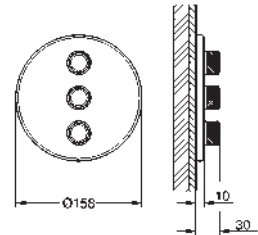

29 122 000	Chrome	4005176412288
29 122 DC0	supersteel	4005176455117
29 122 BE0	polished nickel	4005176493232
29 122 EN0	brushed nickel	4005176413728
29 122 GL0	cool sunrise	4005176515194
29 122 GN0	brushed cool sunrise	4005176515200
29 122 DA0	warm sunset	4005176515217
29 122 DL0	brushed warm sunset	4005176515224
29 122 A00	hard graphite	4005176515231
29 122 AL0	brushed hard graphite	4005176455124

Grotherm SmartControl
Triple volume control trim
set for final installation for
GROHE Rapido SmartBox 35 600/35 604/35 601
metal wall escutcheon with **GROHE FastFixation** (covered escutcheon
and shaft sealing, covered fixing), retroactively 6° adjustable
10 mm thin profile escutcheon
GROHE Long-Life Shine durable sparkling sheen
GROHE SmartControl push for ON-OFF, turn for volume adjustment from
GROHE Water Saving to full flow
exchangeable symbols
GROHE ProGrip with knurl structure
multiple outlets can be run simultaneously
without roughing-in-set
flow performance:
outlet D = 28 l/min
outlet E = 28 l/min
outlet A = 28 l/min
outlet D+E+A = 65 l/min

35 604 000		4005176698774
GROHE Rapido SmartBox universal rough-in box for concealed installation