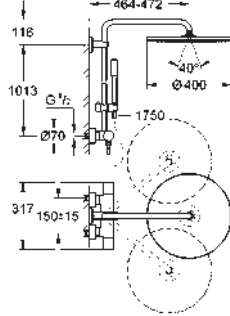

27 968 001 Chrome 4005176533006
 ditto, with GROHE EcoJoy 9.5 l/min flow limiter

GROHE RAINSHOWER SYSTEM

Ref. No.	Colour	EAN
27 174 001	Chrome	4005176877162

Rainshower System 400
Shower system with thermostat for wall mounting
 horizontal swivable 450 mm projection shower arm
exposed thermostatic shower
 with Aquadimmer function
 allows change between:
 Rainshower Cosmopolitan 400 head shower (28 778 000)
 material: metal
 with ball joint
 rotation angle $\pm 20^\circ$
 hand shower Sena Stick (28 034 000)
 adjustable height via gliding element
 (12 140 000)
 shower hose 1.750 mm (28 025 000)
GROHE TurboStat compact cartridge
 with wax thermoelement
GROHE SafeStop safety button at 38°C
 (calibration required)
GROHE SafeStop Plus optional temperature limiter at 43°C included
GROHE CoolTouch
GROHE DreamSpray perfect spray pattern
GROHE Long-Life Shine durable sparkling sheen
SpeedClean anti-limescale system
Inner WaterGuide for a longer life