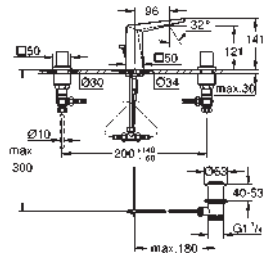

Ref. No.	Colour	EAN
	20 627 000	Chrome	4005176760167
	20 627 DC0	supersteel	4005176760198
	20 627 AL0	brushed hard graphite	4005176760181
Allure Brilliant Three-hole basin mixer 1/2" M-Size ceramic headparts 1/2", 90° GROHE Long-Life Shine durable sparkling sheen GROHE Water Saving 5.0 l/min. flow limiter spout with integrated mousseur pop-up waste set 1 1/4" pressure-proof, flexible connection hoses between spout and side valves			
	20 667 000	Chrome	4005176795510
	20 667 DC0	supersteel	4005176795527
	20 667 AL0	brushed hard graphite	4005176795534
Allure Brilliant Private Collection three-hole basin mixer with knurled trapeze handles			
	20 668 000	Chrome	4005176795008
	20 668 DC0	supersteel	4005176795015
	20 668 AL0	brushed hard graphite	4005176795022
Allure Brilliant Private Collection three-hole basin mixer with white Caesarstone trapeze handles			
	20 669 000	Chrome	4005176795039
	20 669 DC0	supersteel	4005176795046
	20 669 AL0	brushed hard graphite	4005176795053
Allure Brilliant Private Collection three-hole basin mixer with black Caesarstone trapeze handles			
	20 670 000	Chrome	4005176791680
	20 670 DC0	supersteel	4005176791697
	20 670 AL0	brushed hard graphite	4005176791703
Allure Brilliant Private Collection three-hole basin mixer with knurled knob handles			
	20 671 000	Chrome	4005176791710
	20 671 DC0	supersteel	4005176791727
	20 671 AL0	brushed hard graphite	4005176791734
Allure Brilliant Private Collection three-hole basin mixer with white Caesarstone knob handles			
	20 672 000	Chrome	4005176791741
	20 672 DC0	supersteel	4005176791758
	20 672 AL0	brushed hard graphite	4005176791963
Allure Brilliant Private Collection three-hole basin mixer with black Caesarstone knob handles