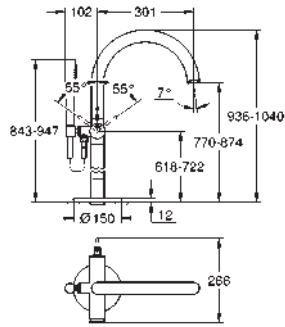

Ref. No.	Colour	EAN
24 368 000	Chrome	4005176761102
24 368 DC0	supersteel	4005176761133
24 368 EN0	brushed nickel	4005176761140
24 368 GL0	cool sunrise	4005176761157
24 368 DA0	warm sunset	4005176761126
24 368 AL0	brushed hard graphite	4005176761119

Atrio
Single-lever bath mixer, floor mounted
set for final installation for 45 984 001
without roughing-in-set
GROHE SilkMove 35 mm ceramic cartridge with temperature limiter
GROHE Long-Life Shine durable sparkling sheen automatic diverter: bath/shower spout with mousseur projection 301 mm integrated non-return valve in the shower outlet 1/2" with shower holder hand shower Rainshower Aqua Stick (26 866) Silverflex shower hose 1250 mm protected against backflow

45 984 001		4005176992056
Rough-in set 1/2" for floor-mounted mixers/spouts