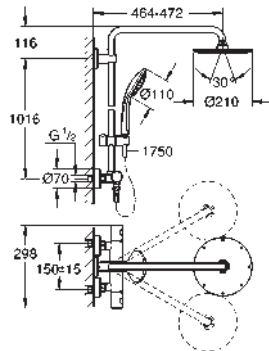

Euphoria System 210
Shower system with thermostat for wall mounting
horizontal swivable 450 mm projection shower arm
exposed thermostatic shower
with Aquadimmer function
allows change between:
metal head shower Rainshower Cosmopolitan 210 (28 368 000)
Rain spray pattern
with ball joint
rotation angle $\pm 15^\circ$
hand shower Euphoria 110 Massage
(27 221 000)
adjustable height via gliding element
Silverflex shower hose 1750 mm (28 388 000)
GROHE TurboStat compact cartridge
with wax thermoelement
GROHE SafeStop safety button at 38°C
(calibration required)
GROHE SafeStop Plus optional temperature limiter at 43°C included
GROHE DreamSpray perfect spray pattern
GROHE Long-Life Shine durable sparkling sheen
SpeedClean anti-limescale system
Inner WaterGuide for a longer life
TwistStop preventing the hose from twisting
GROHE MetalGrip ergonomically shaped metal handles
minimum flow rate 7 l/min.
optional upgrade: **GROHE EasyReach** tray (26 362)