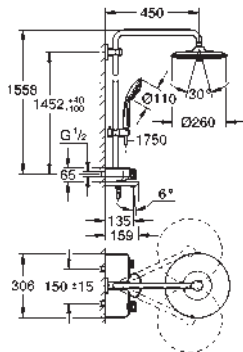

Euphoria SmartControl System 260 Mono Shower system with bath thermostat for wall mounting

Consisting of:

horizontal swivable 450 mm projection shower arm

upper bracket adjustable for minimal adaption to existing drilling holes

exposed SmartControl bath thermostat

allows change between:

head shower Euphoria 260 (26 455)

3 spray patterns:

Rain, SmartRain, Jet

with ball joint

rotation angle $\pm 15^\circ$

bath inlet

hand shower Euphoria 110 Massage, spray plate white (27 221 001)

3 spray patterns:

Rain, SmartRain, Massage

adjustable height via gliding element

Silverflex shower hose 1750 mm (28 388 000)

GROHE DreamSpray perfect spray pattern

GROHE Long-Life Shine durable sparkling sheen

GROHE CoolTouch prevents scalding on hot surfaces

GROHE TurboStat compact cartridge

with wax thermoelement

GROHE ProGrip with knurl structure

GROHE Water Saving - Less water, perfect flow

- GROHE SafeStop at 38°C

GROHE SafeStop Plus optional temperature limiter at 43°C included

GROHE SmartControl push for ON-OFF, turn for volume adjustment from

GROHE Water Saving to full flow

integrated **GROHE EasyReach** shower tray

SpeedClean anti-limescale system

Inner WaterGuide for a longer life

TwistStop preventing the hose from twisting

suitable for instantaneous heaters from 18 kW/h

minimum flow rate 7 l/min.