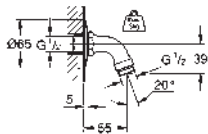

GROHE HEAD SHOWERS

Ref. No.   Colour   EAN

28 429 000   Chrome   4005176601910

Relexa
Shower arm 55 mm
connection thread 1/2"
GROHE Long-Life Shine durable sparkling sheen