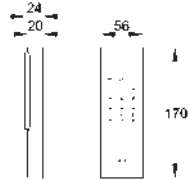

GROHE Sensia Arena
Remote control
for 39 354 SH0 and 39 354 SH1
for Sensia Arena shower toilet system, wall hung
including wall holder