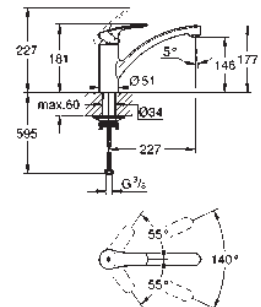

Eurosmart
Single-lever sink mixer 1/2"
low spout
monobloc installation
GROHE Long-Life Shine durable sparkling sheen
GROHE SilkMove 35 mm ceramic cartridge
integrated temperature limiter
adjustable flow rate limiter
swivel cast spout
swivel area 140°
Lead and Nickel Free Inner Water Ways
mousseur with coin slot for tool free replacement
flexible connection hoses 3/8"
metal fixation set
professional edition

33 281 30E Chrome 4005176635410