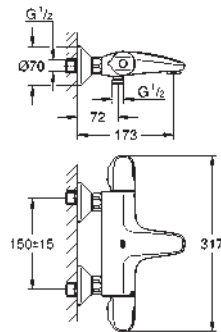

GROHE GROHTHERM 1000

Ref. No. Colour EAN

34 821 003 Chrome 4005176698590

Grohtherm 1000
Thermostatic bath/shower mixer 1/2"
wall mounted
GROHE CoolTouch safety housing
GROHE Long-Life Shine durable sparkling sheen
GROHE MetalGrip ergonomically shaped metal handles
GROHE SafeStop safety button at 38°C
(calibration required)
GROHE SafeStop Plus integrated temperature limiter at max 50°C
GROHE Turbostat C3 compact cartridge with wax thermoelement
integrated mixed water shut off
GROHE AquaDimmer Eco with multiple function:
- integrated **GROHE EcoButton** (economy button with economy stop for shower)
- flow control
- diverter: bath/shower shower bottom outlet 1/2"
mousseur
built-in non return valves
dirt strainers
protected against backflow
S-unions
metal escutcheon
GROHE Water Saving - Less water, perfect flow professional edition

34 823 003 Chrome 4005176698613