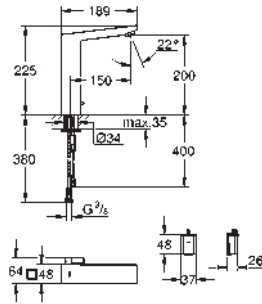

Ref. No. Colour EAN

36 441 000 Chrome 4005176415630
36 441 DC0 supersteel 4005176686818
36 441 AL0 brushed hard graphite 4005176686825

Eurocube E
Infra-red electronic basin mixer 1/2" with mixing device and adjustable temperature limiter
with infrared sensor for bi-directional communication for monitoring, configuration and servicing
6V lithium battery, type CR-P2
battery lifetime approx. 7 years (150 actuations a day)
GROHE Long-Life Shine durable sparkling sheen
laminar spray regulator 5.7 l/min
flexible connection hoses
non-return valve
dirt strainers
with integrated solenoid valve
external battery
rapid installation system
multistage battery status display
7 pre-set programs
auto flush
thermal disinfection
cleaning mode
additional functions and precise settings
by remote control 36 407
CE approved
noise classification 1 in accordance with DIN4109
type of protection faucet IP 59K

20 351 000 Chrome 4005176901041
20 351 DC0 supersteel 4005176525001
20 351 AL0 brushed hard graphite 4005176584688