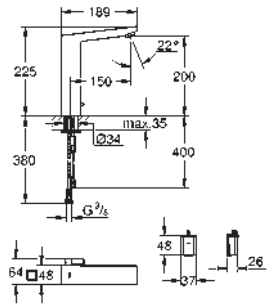

Eurocube E
Infra-red electronic basin mixer 1/2" with mixing device and adjustable temperature limiter
with infrared sensor for bi-directional communication for monitoring, configuration and servicing
6V lithium battery, type CR-P2
battery lifetime approx. 7 years (150 actuations a day)
GROHE Long-Life Shine durable sparkling sheen
laminar spray regulator 5.7 l/min
flexible connection hoses
non-return valve
dirt strainers
with integrated solenoid valve
external battery
rapid installation system
multistage battery status display
7 pre-set programs
auto flush
thermal disinfection
cleaning mode
additional functions and precise settings
by remote control 36 407
CE approved
noise classification 1 in accordance with DIN4109
type of protection faucet IP 59K

36 442 000	Chrome	4005176415647