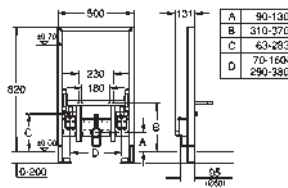

38 543 000   **4005176291258**

Rapid SL
Element for bidet, 0.82 m installation height
for on-the-wall installations or studded walls
height adjustable fitting connections

Includes:
bidet fixing bolts
HT-outlet bend Ø 50 mm
seal Ø 32 mm
2 fitting connections DN 15
fixing material for bidet
for on-the-wall installation please order wall brackets 38 558 00M (sold separately)