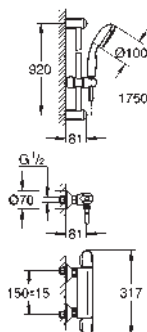

34 156 003 Chrome 4005176310034
 replaced by 34 823 003

34 824 004 Chrome 4005176698620

Grohtherm 1000
Thermostatic shower mixer 1/2" with shower set
 Consisting of:
 Grohtherm 1000 NEW thermostatic shower mixer 1/2"
 (34 814)
 Tempesta shower set II, 900 mm (27 646)
 professional edition