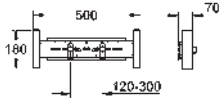

GROHE RAPID SL FITTING SUPPORTS

	Ref. No.	Colour	EAN
	37 998 000		4005176262586

Rapid SL
Fitting support for exposed fittings
for **studded walls**
for empty elements
2 noise protected fitting connections 1/2"