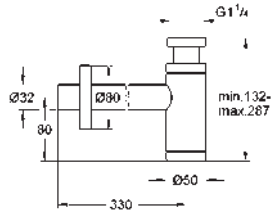

29 509 KF0	phantom black	4005176782657
	Bottle trap, 1 1/4" for basins brass (screw-top for cleaning) large sliding escutcheon GROHE Long-Life Shine finish