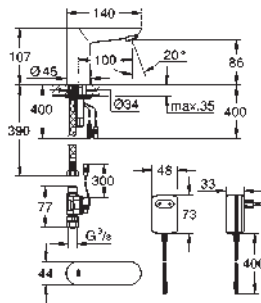

Euroeco Cosmopolitan E
Infra-red electronic basin tap 1/2"
with infrared sensor for bi-directional communication for monitoring, configuration and servicing for cold or premixed water
without power supply 36 338 000 (required)
GROHE Water Saving mousseur 5.7 l/min
flexible connection hoses
dirt strainers
solenoid valve
rapid installation system
7 pre-set programs
auto flush
thermal disinfection
cleaning mode
additional functions and precise settings
by remote control 36 407
CE approved
noise classification 1 in accordance with DIN4109
type of protection faucet IP 59K

36 272 000 Chrome 4005176893209