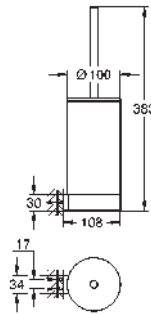

41 076 000	★ Chrome	4005176578526
41 076 DC0	★ supersteel	4005176578533
41 076 BE0	polished nickel	4005176578540
41 076 EN0	brushed nickel	4005176578557
41 076 GL0	★ cool sunrise	4005176578564
41 076 GN0	★ brushed cool sunrise	4005176578571
41 076 DA0	★ warm sunset	4005176578588
41 076 DL0	★ brushed warm sunset	4005176578595
41 076 A00	hard graphite	4005176578601
41 076 AL0	★ brushed hard graphite	4005176578618

Selection
Toilet brush set
material: glass / metal
wall mounted
concealed fastening
GROHE Long-Life Shine durable sparkling sheen

40 791 001	white	4005176323409
40 791 KS1	velvet black	4005176336379

Spare Brush Head