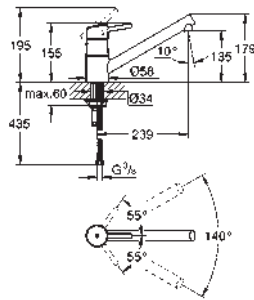

32 659 001	Chrome	4005176886713

Concetto
Single-lever sink mixer 1/2"
low spout
monobloc installation
GROHE Long-Life Shine finish
GROHE SilkMove 35 mm ceramic cartridge
mousseur
adjustable flow rate limiter
swivel cast spout
swivel area 140°
flexible connection hoses
rapid installation system