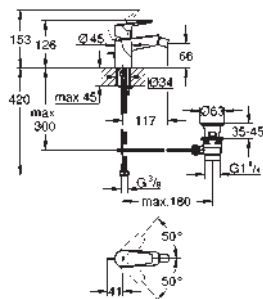

23 331 001   Chrome   4005176556494

BauEdge
Bidet mixer 1/2"
monobloc installation
metal lever
GROHE Long-Life 28 mm ceramic cartridge
with temperature limiter
GROHE Long-Life Shine durable sparkling sheen
GROHE Water Saving mousseur 5.7 l/min
with ball joint
rapid installation system
plastic pop-up waste set 1 1/4"
flexible connection hoses
professional edition