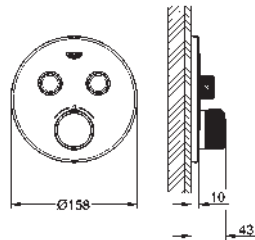

Ref. No.	Colour	EAN

29 119 000	★ Chrome	4005176412257
29 119 DC0	★ supersteel	4005176455056
29 119 GL0	★ cool sunrise	4005176493041
29 119 DA0	★ warm sunset	4005176493065
29 119 AL0	★ brushed hard graphite	4005176455063

Grotherm SmartControl

Thermostat for concealed installation with 2 valves

set for final installation for

GROHE Rapido SmartBox 35 600/35 604

metal wall escutcheon with **GROHE FastFixation** (covered escutcheon and shaft sealing, covered fixing), retroactively 6° adjustable

GROHE Long-Life Shine durable sparkling sheen

GROHE SmartControl push for ON-OFF, turn for volume adjustment from GROHE Water Saving to full flow

exchangeable symbols

GROHE TurboStat compact cartridge

with wax thermoelement

GROHE ProGrip with knurl structure

GROHE SafeStop safety button at 38°C

(calibration required)

GROHE SafeStop Plus optional temperature limiter at 43°C or 46°C included

built-in non return valve

and dirt strainers

multiple outlets can be run simultaneously

without roughing-in-set

flow performance:

outlet B = 24 l/min

outlet C = 26 l/min

outlet B+C = 29 l/min

35 604 000

4005176698774

GROHE Rapido SmartBox universal rough-in box for concealed installation

29 120 000 Chrome

4005176412264

Grotherm SmartControl

Thermostat for concealed installation with 2 valves and integrated shower holder

set for final installation for

GROHE Rapido SmartBox 35 600/35 604

metal wall escutcheon with **GROHE FastFixation** (covered escutcheon and shaft sealing, covered fixing), retroactively 6° adjustable

GROHE Long-Life Shine durable sparkling sheen

GROHE SmartControl push for ON-OFF, turn for volume adjustment from GROHE Water Saving to full flow

exchangeable symbols

GROHE TurboStat compact cartridge

with wax thermoelement

GROHE ProGrip with knurl structure

GROHE SafeStop safety button at 38°C

(calibration required)

GROHE SafeStop Plus optional temperature limiter at 43°C or 46°C included

built-in non return valve

and dirt strainers

multiple outlets can be run simultaneously

integrated shower union with shower outlet 1/2"

without roughing-in-set

flow performance:

outlet B = 24 l/min

hand shower = 12 l/min

outlet B + hand shower = 27 l/min