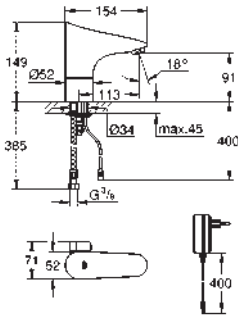

36 016 001 Chrome 4005176929366
ditto, without mixing device

COMMERCIAL
FITTINGS