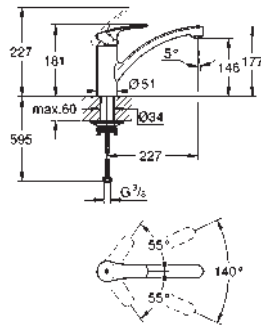

Ref. No. Colour EAN

30 506 000 Chrome 4005176723667

Eurosmart
Single-lever sink mixer 1/2"
low spout
Cradle to Cradle Certified Gold
monobloc installation
GROHE Long-Life Shine durable sparkling sheen
GROHE SilkMove 35 mm ceramic cartridge
GROHE Water Saving 5,7 l/min mousseur with coin slot for tool free replacement
adjustable flow rate limiter
integrated temperature limiter
swivel cast spout
swivel area 140°
Lead and Nickel Free Inner Water Ways
flexible connection hoses 3/8"
GROHE FastFixation Plus installation system
professional edition

33 281 003 Chrome 4005176635366
33 281 DC3 supersteel 4005176635397