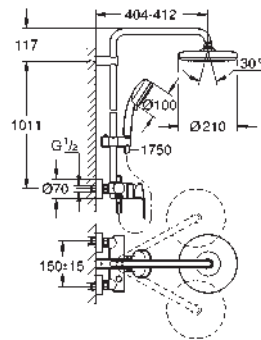

Tempesta Cosmopolitan System 210
Shower system with single lever for wall mounting
Consisting of:
horizontal swivable 390 mm projection shower arm
exposed single-lever shower mixer
with diverter
allows change between:
head shower Tempesta 210 (26 408)
Rain spray pattern
with ball joint
rotation angle $\pm 15^\circ$
hand shower Tempesta Cosmopolitan 100 (27 571 001)
2 spray patterns:
Rain, Jet
adjustable height via gliding element
Rotaflex shower hose 1750 mm 1/2" x 1/2" (28 410)
GROHE SilkMove 46 mm ceramic cartridge
GROHE DreamSpray perfect spray pattern
GROHE Long-Life Shine durable sparkling sheen
SpeedClean anti-limescale system
Inner WaterGuide for a longer life
TwistStop preventing the hose from twisting
suitable for instantaneous heaters from 18 kW/h
minimum flow rate 7 l/min.