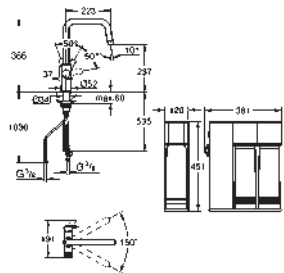

GROHE Blue Pure Eurosmart Starter kit with reverse osmosis mineralization filter
Consisting of:
GROHE Blue single-lever sink mixer with filter function
monobloc installation
U spout
separate handle for filtered water
28 mm ceramic cartridge
with **GROHE SilkMove**
swivel tubular spout
swivel area 150°
separate inner water ways for filtered
and non-filtered water
flexible connection hoses
GROHE Blue reverse osmosis mineralization system
reverse osmosis filter membrane for pure and safe water
significant removal of chemicals, hormones and microorganisms
mineralization filter enriches drinking water with magnesium and silicate for
premium taste
flow rate 1.5 l/min
salt rejection more than 97%
efficiency rate min. 50%
feed water pressure 1.00 - 4.00 bar
standard IEC connector with EU plug, power supply 230V / 50 Hz
no water storage tank required
membrane lifetime one year
connection set