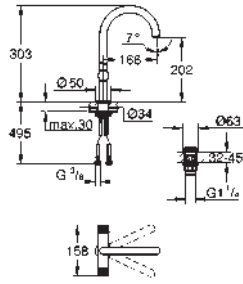

GROHE SPA

ATRIO PRIVATE COLLECTION

Ref. No.	Colour	EAN
21 138 000	Chrome	4005176499081
21 138 DC0	supersteel	4005176510557
21 138 GL0	cool sunrise	4005176510496
21 138 DA0	warm sunset	4005176510571
21 138 AL0	brushed hard graphite	4005176510618

Aerio Private Collection
Basin mixer, 1/2"
L-Size
ceramic headparts 1/2", 90°
GROHE Long-Life Shine durable sparkling sheen
GROHE EcoJoy 5.7 l/min laminar mousseur
rapid installation system
swivel tubular spout with mousseur and stop limiter
Push-open waste set 1 1/4"
flexible connection hoses
knobs with metal inlay
can be combined with 48 456 000 or 48 457 000