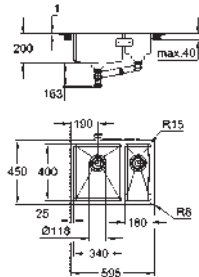

GROHE STAINLESS STEEL SINKS

Ref. No. Colour EAN

31 577 SD1 stainless steel 4005176607110

K700U

Stainless steel sink

model: K700U 60-S 59.5/45 1.5 lh
mounting type: undermount, top mount or flush mount
material: stainless steel AISI 304 (V2A)
material thickness: 1 mm

GROHE Long-Life Shine finish
finish: satin finish

GROHE Whisper

min. cabinet size: 600 mm
dimensions: 595 x 450 mm
1 bowl: 340 x 400 x 200 mm
0.5 bowl: 180 x 400 x 140 mm
outer radius: R16 (undermount)/R3 (topmount), inner bowl radius: R15

GROHE FastFixation

installation system
sink mountable left
cut-out (undermount): 547 x 402 mm (R16)
cut-out (top mount): 580 x 435 mm (R3)
cut-out (flush mount): 580 x 435 mm (R3) (top step outer size: -596 x 451 -R8 deep -3.5 mm)
drainer: Ø 3.5"/90 mm basket strainer waste
accessories included: waste kit, basket strainer waste, mounting set
optional push to open excenter (40 986 SD0)
amount of fasteners included (top mount): 8
amount of fasteners included (undermount): 8