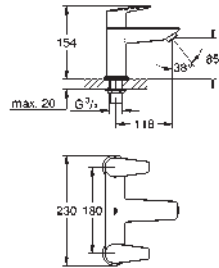

25 216 001   Chrome   4005176556654

BauEdge
Two-handled Bath filler 1/2"
deck mounted
metal lever
Ceramic valves 3/4", 90°
GROHE Long-Life Shine durable sparkling sheen
Min. recommended pressure 0.5 bar