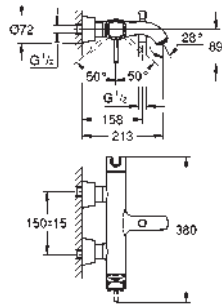

Grandera
Single-lever bath/shower mixer 1/2"
wall mounted
GROHE SilkMove 46 mm ceramic cartridge
GROHE Long-Life Shine durable sparkling sheen
adjustable flow rate limiter
integrated hand shower holder
automatic diverter: bath/shower
mousseur
integrated non-return valve
in the shower outlet 1/2"
covered S-unions
protected against backflow