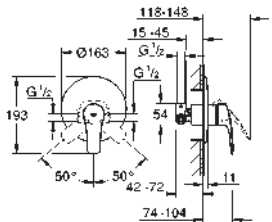

33 556 003 Chrome 4005176613609

Eurosmart
Single-lever shower mixer 1/2"
wall installation
metal lever
GROHE SilkMove 46 mm ceramic cartridge
GROHE Long-Life Shine durable sparkling sheen
GROHE FastFixation escutcheon with covered fixation
Consisting of:
set for final installation (19 451 003)
with concealed body
adjustable flow rate limiter
escutcheon- and shaft-sealing
metal wall escutcheon
optional temperature limiter (46 308 000)
professional edition