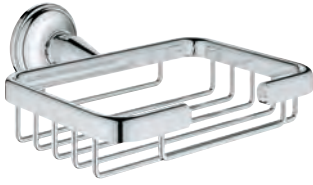

GROHE ESSENTIALS AUTHENTIC

Ref. No.	Colour	EAN
40 659 001	Chrome	4005176324376
40 659 EN1	brushed nickel	4005176324284

**Essentials Authentic
Corner Basket, small**
material: metal
concealed fastening
GROHE Long-Life Shine durable sparkling sheen