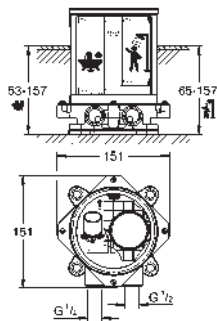

45 984 001	4005176992056

Rough-in set 1/2"
for floor-mounted bath mixers/spouts and shower mixers
without finishing trim set
installation plate with 360° horizontal and 3° vertical adjustment
installation depth 53-157 mm for bath mixers/spouts, depth compensation 104 mm
installation depth 65-157 mm for shower mixers, depth compensation 92 mm
two 1/2" female connections (hot/cold supplies)
flushing plug
Can take a single mixed supply
fixing material