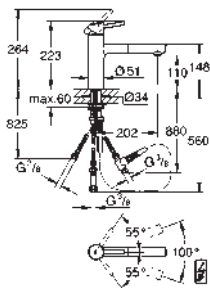

31 214 001 Chrome 4005176891090

Concetto
Single-lever sink mixer 1/2"
for use with displacement water heater
medium spout
monobloc installation
GROHE Long-Life Shine finish
GROHE SilkMove 35 mm ceramic cartridge
pull-out laminar spray
adjustable flow rate limiter
swivel cast spout
swivel area 100°
protected against backflow
flexible connection hoses
rapid installation system