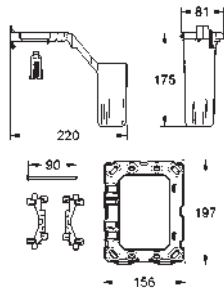

38 796 000 4005176857034

**GROHE Fresh
Dual flush valve set**

for GROHE flushing cistern GD 2 with pneumatic
discharge valve and regular inspection shaft
**not suitable for flush plates with
wood or glass or metal surface or new small flush plates**
fixing frame with opening function
for chlorine-free tablets only
for all GROHE wall plates
156 x 197 mm