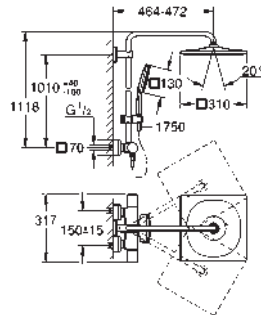

Rainshower SmartActive 310
Shower system with thermostat for wall mounting
Consisting of:
horizontal swivable 450 mm projection shower arm
exposed thermostatic shower
with Aquadimmer function
allows change between:
head shower Rainshower Mono 310 Cube (26 567)
with ball joint
rotation angle $\pm 15^\circ$
hand shower Rainshower SmartActive 130 Cube (26 550)
adjustable height via gliding element
including performance grip
Silverflex shower hose 1750 mm (28 388 000)
GROHE TurboStat compact cartridge
with wax thermoelement
GROHE SafeStop safety button at 38°C
(calibration required)
GROHE SafeStop Plus optional temperature limiter at 43°C included
GROHE CoolTouch prevents scalding on hot surfaces
GROHE DreamSpray perfect spray pattern
GROHE SmartTip showering spray selection via push of a ring
GROHE Long-Life Shine durable sparkling sheen
GROHE FastFixation upper bracket adjustable
SpeedClean anti-limescale system
suitable for instantaneous heaters from 18 kW/h
minimum flow rate 7 l/min.

26 652 000 Chrome 4005176533044
ditto, with GROHE EcoJoy 9.5 l/min flow limiter