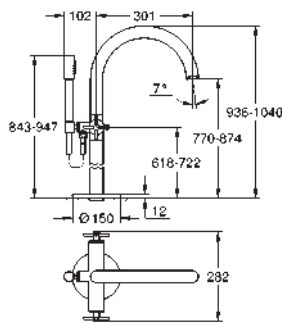

Ref. No.	Colour	EAN
25 272 000	Chrome	4005176762154
25 272 DC0	supersteel	4005176761508
25 272 EN0	brushed nickel	4005176761515
25 272 GL0	cool sunrise	4005176761522
25 272 DA0	warm sunset	4005176761492
25 272 AL0	brushed hard graphite	4005176761485

Aerio
Bath / shower mixer 1/2"
floor-mounted installation
with high pillar unions (765 mm)
set for final installation for 45 984 001
ceramic headparts 1/2", 90°
GROHE Long-Life Shine durable sparkling sheen
automatic diverter: bath/shower
spout with mousseur
projection 301 mm
integrated non-return valve
in the shower outlet 1/2"
hand shower Rainshower Aqua Stick (26 866)
with shower holder
Silverflex shower hose 1250 mm (28 362)
protected against backflow, with cross handles
Two different sets of caps included. One set with „H“ and „C“ marking, one set without marking.