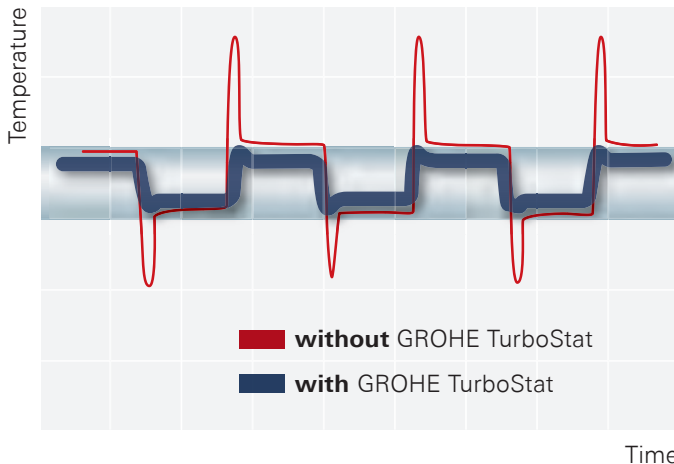

GROHE TURBOSTAT

ALWAYS THE RIGHT TEMPERATURE, FOR ULTIMATE CONVENIENCE AND SAFETY.

GROHE TurboStat technology lies at the heart of our Grotherm thermostats. The thermo-element's unrivaled sensitivity means it delivers water at the desired temperature within a fraction of a second – and keeps it constant for the duration of your shower. No more time and water wasted getting the temperature right. And if the cold water supply fails, it reacts instantly: hot water will shut off automatically to avoid the risk of scalding.

Compensating precisely for fluctuations in temperature and pressure results in a consistent and comfortable shower throughout.