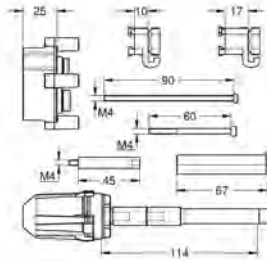

GROHE RAPIDO SMARTBOX

Ref. No.   Colour   EAN

14 057 000   4005176466304

Universal extension set single-lever mixers, 50 mm
fits for concealed single-lever mixers in combination with
GROHE Rapido SmartBox

14 058 000   4005176466311