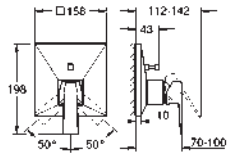

24 279 000	Chrome	4005176759949
24 279 DC0	supersteel	4005176759963
24 279 AL0	brushed hard graphite	4005176759956

Allure Brilliant
Single-lever mixer with 2-way diverter
set for final installation for
GROHE Rapido SmartBox 35 600/35 604
GROHE SilkMove 46 mm ceramic cartridge
GROHE Long-Life Shine durable sparkling sheen
wall escutcheon with **GROHE FastFixation**
(covered escutcheon- and shaft sealing, covered fixing)
metal escutcheon, retroactively 6° adjustable
metal lever
automatic 2-way diverter
flow performance:
outlet B = 27 l/min, outlet C = 27 l/min
without roughing-in-set

24 425 000	Chrome	4005176795220
24 425 DC0	supersteel	4005176795237
24 425 AL0	brushed hard graphite	4005176795244

Allure Brilliant Private Collection single-lever mixer with 2-way diverter with knurled handle

24 426 000	Chrome	4005176795251
24 426 DC0	supersteel	4005176795268
24 426 AL0	brushed hard graphite	4005176795275

Allure Brilliant Private Collection single-lever mixer with 2-way diverter with white Caesarstone handle

24 427 000	Chrome	4005176795282
24 427 DC0	supersteel	4005176795299
24 427 AL0	brushed hard graphite	4005176795305

Allure Brilliant Private Collection single-lever mixer with 2-way diverter with black Caesarstone handle

35 604 000		4005176698774
GROHE Rapido SmartBox universal rough-in box for concealed installation