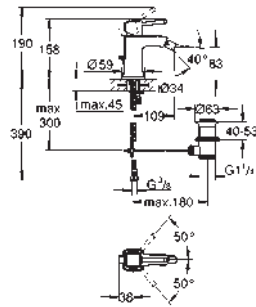

Grandera
Bidet mixer 1/2"
M-Size
monobloc installation
28 mm ceramic cartridge
with **GROHE SilkMove**
temperature limiter
GROHE Long-Life Shine durable sparkling sheen
GROHE FastFixation installation system
ball-joint mousseur
pop-up waste set 1 1/4"
flexible connection hoses

24 373 000 **Chrome** 4005176758232
24 373 IGO **chrome/gold** 4005176758256