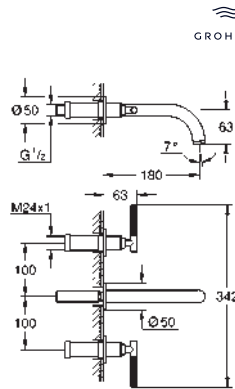

Ref. No.	Colour	EAN
20 587 000	Chrome	4005176512070
20 587 DC0	supersteel	4005176511974
20 587 GL0	cool sunrise	4005176511936
20 587 DA0	warm sunset	4005176511998
20 587 AL0	brushed hard graphite	4005176512032

Atrio Private Collection
3-hole basin mixer
wall mounted
set for final installation for 29 025 002
without concealed body
valves hot/cold
with headparts 1/2" - 90°
GROHE Long-Life Shine durable sparkling sheen
GROHE EcoJoy 5.7 l/min laminar mousseur
centre distance 200 mm
projection 180 mm
for stick handles
to be combined with stick sets 48 458, 48 459 or 48 646, please order separately