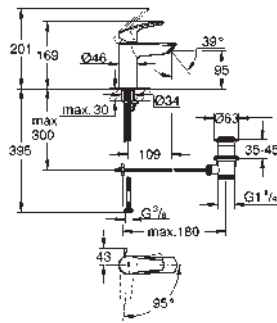

GROHE EUROSMART

Ref. No. Colour EAN

32 926 003 Chrome 4005176613234

Eurosmart
Basin mixer 1/2"
S-Size
monobloc installation
metal lever
GROHE SilkMove Energy Saving 28 mm ceramic cartridge
with energy saving function via cold start
adjustable flow rate limiter
with temperature limiter
GROHE Long-Life Shine durable sparkling sheen
GROHE Water Saving mousseur 5.7 l/min
Lead and Nickel Free Inner Water Ways
GROHE FastFixation installation system
pop-up waste set 1 1/4"
lift rod in lateral position
flexible connection hoses
professional edition

23 924 003 Chrome 4005176613265
ditto, smooth body with push-open pop-up waste set 1 1/4"

32 154 003 Chrome 4005176613258
ditto, smooth body