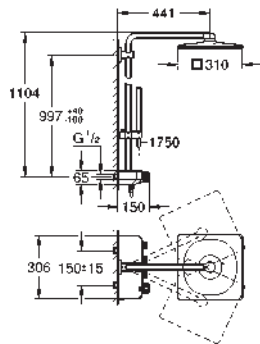

26 508 000	Chrome	4005176457593
26 508 LS0	moon white	4005176457616
26 508 DC0	supersteel	4005176526367
26 508 AL0	brushed hard graphite	4005176557507

Euphoria SmartControl System 310 Cube Duo Shower system with thermostat for wall mounting

Consisting of:

horizontal 450 mm shower arm
upper bracket adjustable for minimal adaption to existing drilling holes
exposed SmartControl thermostat

allows change between:

head shower Rainshower SmartActive 310 Cube

2 spray patterns:

GROHE PureRain, ActiveRain

hand shower Euphoria Cube (27 699 000) 9.5 l/min.

adjustable height via gliding element

Silverflex shower hose 1750 mm (28 388 000)

GROHE DreamSpray perfect spray pattern

GROHE CoolTouch prevents scalding on hot surfaces

GROHE TurboStat compact cartridge

with wax thermoelement

GROHE ProGrip with knurl structure

GROHE Water Saving - Less water, perfect flow

GROHE Long-Life Shine durable sparkling sheen

- GROHE SafeStop at 38°C

GROHE SafeStop Plus optional temperature limiter at 43°C included

GROHE SmartControl push for ON-OFF, turn for volume adjustment from

GROHE Water Saving to full flow

integrated **GROHE EasyReach** shower tray

SpeedClean anti-limescale system

Inner WaterGuide for a longer life

TwistStop preventing the hose from twisting

suitable for instantaneous heaters from 18 kW/h

minimum flow rate 7 l/min.