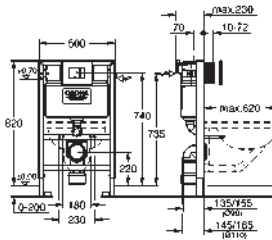

Rapid SL
4-in-1 set for WC, 0.82 m installation height
with flushing cistern 6 - 3 I

Consisting of:
Rapid SL element for WC (38 526 000)
Skate Cosmopolitan flush plate, chrome (38 732 000)
GROHE Fresh retro-fit set (38 796 000)
front wall brackets (38 558 00M)

39 501 000 Chrome 4005176453878