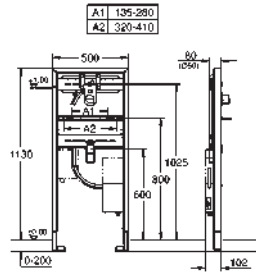

GROHE RAPID SL FOR WASH BASIN AND BIDET

Ref. No. Colour EAN

38 748 002 Chrome 4005176416323

Rapid SL

Element for wash basin with roughin-in set for infra-red electronic
suitable for trim sets Europlus E 36 042 SD0, Essence E 36 447 000
and Eurocube E 36 442 000

1.13 m finished installation height

for on-the-wall installations or studded walls

Includes

wash basin fixing bolts with
fixing device for ceramic
variable distance of fixing bolts
HT-outlet bend Ø 50 mm
seal Ø 32 mm
pre-mounted roughing-in set
with protecting block
fire-proof pipe for laying electronic cables
installation box with water group, stop valve and flush elbow
connection with noise protected fitting holder 1/2"
connecting box for mains supply 230 V
CE approved
for installation with pre-mixed or cold water
for on-the-wall installation please order wall brackets 38 558 00M (sold
separately)