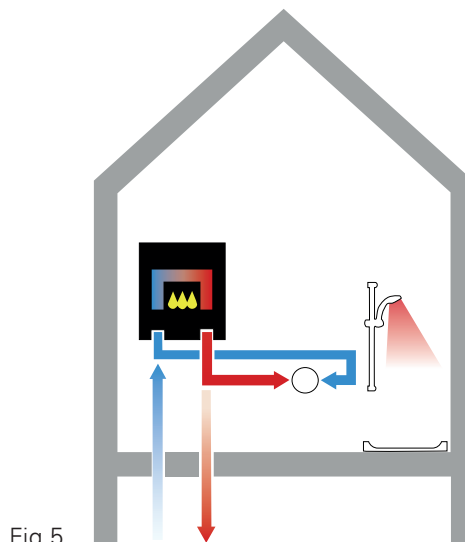

Fig 4

COMBINATION BOILER WATER SYSTEM

Your home has:

- A combination boiler for hot water on demand (usually located in the kitchen)
- NO storage tanks
- NO shower pump

How does it work?

- 1 - Cold water delivered at mains pressure (min 1.0 bar to boiler & cold supply)
- 2 - Water is heated as it travels through the combination boiler providing hot water on demand
- 3 - The pressure is dictated by the incoming mains and the flow of water is determined by the power of the selected boiler (Fig 5)