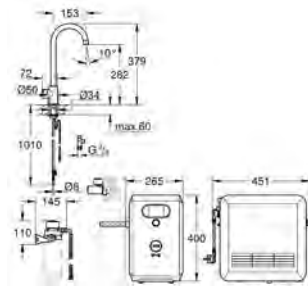

Ref. No.	Colour	EAN
31 302 002	Chrome	4005176443343
31 302 DC2	supersteel	4005176443350

GROHE Blue Professional C-spout kit with Mono tap
Consisting of:
GROHE Blue Mono mixer with filter function
monobloc installation
C-spout
touch operated for 3 types of filtered and chilled water
still, medium, sparkling
GROHE Long-Life Shine durable sparkling sheen
swivel tubular spout
swivel area 150°
GROHE Blue Professional cooler
delivers 12 liters of chilled sparkling water per hour
colour display with push and turn control
270 Watt cooling unit, 230 V, 50 Hz
sound level in standby 46 dB(A)
type of protection IP 21
CE approved
requires ventilation holes in the bottom of the kitchen cabinet
software set-up and monitoring of filter and CO₂ capacity possible via GROHE Ondus app
push notifications at low filter resp. CO₂ capacity
additional monitoring via GROHE Blue Professional Browser-Monitor possible
for Apple** and Android devices
Bluetooth range (max. 10 m) varies depending on materials used and walls
between transmitter and receiver
filter head with flexible water hardness adjustment
GROHE Blue filter, CO₂ bottle and cleaning cartridge are not included in the
delivery and have to be ordered separately
suitable filters:
- filter S-size, capacity 600 l at 20° dKH (40 404 001)
- filter M-size, capacity 1500 l at 20° dKH (40 430 001)
- filter L-size, capacity 2500 l at 20° dKH (40 412 001)
- activated carbon filter, capacity 3000 l (40 547 001)
- Magnesium + Zinc filter, capacity 400 l at 17° dGH (40 691 002)

System requirements Apple
iPhone with iOS 12.0 or higher

System requirements Android
smart phone with Android 6.0 or higher

Mobile devices and GROHE Watersystems App*** are not included in delivery
and have to be ordered separately via an authorised Apple store/store/iTunes or
Google Play store.

* The Bluetooth word mark and logos are registered trademarks owned by
Bluetooth SIG, Inc. and any use of such marks by Grohe AG is under license.
Other trademarks and trade names are those of their respective owners.
** Apple, the Apple logo, iPod, iPod Touch, iPhone and iTunes are trademarks of
Apple Inc., registered in the U.S. and other countries. Apple is not responsible for
the function of this device or its compliance with safety and regulatory standards.
*** Available for free via iTunes app or Google Play store.

to be equipped with a non-return valve EA approved by Belgaqua

KITCHEN
FITTINGS