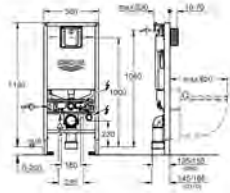

GROHE RAPID SLX

Ref. No.

Colour

EAN

39 598 000

4005176527517

Rapid SLX

3-in-1 set for WC, 1.13 m installation height

flushing cistern GDX, 6 l

Consisting of:

Rapid SLX element for WC (39 596 000) with integrated power socket

front wall brackets (38 558 00M)

WC set for noise protection (37 131 000)

including flow manager