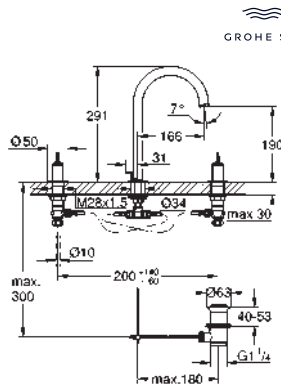

Ref. No.	Colour	EAN
20 593 000	Chrome	4005176511516
20 593 DC0	supersteel	4005176511455
20 593 GL0	cool sunrise	4005176511417
20 593 DA0	warm sunset	4005176511479
20 593 AL0	brushed hard graphite	4005176499272

Atrio Private Collection
Three-hole basin mixer 1/2"
M-Size
ceramic headparts 1/2", 90°
GROHE Long-Life Shine durable sparkling sheen
GROHE EcoJoy 5.7 l/min laminar mousseur
swivel tubular spout with mousseur and stop limiter
pop-up waste set 1 1/4"
pressure-proof, flexible connection hoses
between spout and side valves
for stick handles
to be combined with stick sets 48 458, 48 459 or 48 646, please order separately