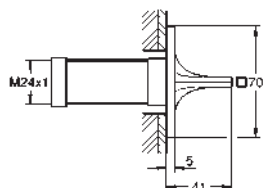

19 334 001	Chrome	4005176513558
	19 334 GN1	brushed cool sunrise	4005176513374
	19 334 DL1	brushed warm sunset	4005176513435
	19 334 A01	hard graphite	4005176513534
	Allure Concealed stop-valve trim for concealed valve 35 028 000 or 29 032 000 GROHE Long-Life Shine durable sparkling sheen installation depth adjustable 20-80 mm escutcheon with screwable wall sealing with lever handle