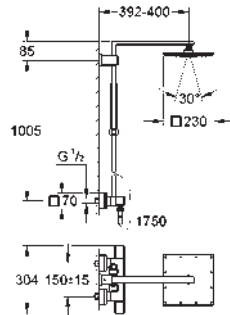

GROHE EUPHORIA SHOWER SYSTEM

Ref. No. Colour EAN

26 087 000 Chrome 4005176940828

Euphoria Cube System 230
Shower system with thermostatic mixer for wall mounting
 shower arm
 projection 400 mm
exposed thermostatic shower
 with Aquadimmer function
 allows change between:
 Rainshower head shower (27 479 000)
 material: metal
 Rain spray pattern
 with ball joint
 rotation angle $\pm 15^\circ$
 hand shower Euphoria Cube (27 699)
 adjustable height via gliding element
 Silverflex shower hose 1750 mm (28 388 000)
GROHE Water Saving - Less water, perfect flow
GROHE TurboStat compact cartridge
 with wax thermoelement
GROHE SafeStop safety button at 38°C
 (calibration required)
GROHE SafeStop Plus optional temperature limiter at 43°C included
GROHE DreamSpray perfect spray pattern
GROHE Long-Life Shine durable sparkling sheen
SpeedClean anti-limescale system
TwistStop preventing the hose from twisting
 minimum flow rate 7 l/min.