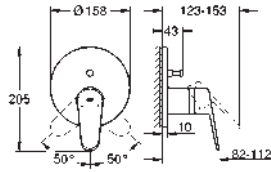

GROHE EURODISC JOY

Ref. No.	Colour	EAN
24 056 002	Chrome	4005176465437

Eurodisc Cosmopolitan
Single-lever mixer with 2-way diverter
set for final installation for
GROHE Rapido SmartBox 35 600/35 604
GROHE SilkMove 46 mm ceramic cartridge
GROHE Long-Life Shine durable sparkling sheen
wall escutcheon with **GROHE FastFixation**
(covered escutcheon- and shaft sealing, covered fixing)
metal escutcheon, retroactively 6° adjustable
metal lever
automatic 2-way diverter
flow performance:
outlet B = 27 l/min, outlet C = 27 l/min
without roughing-in-set

35 604 000 **4005176698774**
GROHE Rapido SmartBox universal rough-in box for concealed installation