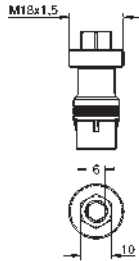

Service stops

fits Grotherm SmartControl, SmartControl mixer and Grotherm 2-handle thermostatic trim sets in combination with GROHE Rapido SmartBox
packaging unit: 2 pieces

47 790 000

4005176841491