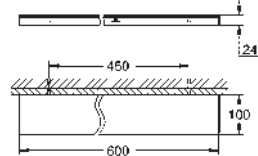

Ref. No.	Colour	EAN
40 965 001	Chrome	4005176531125
40 965 GN1	brushed cool sunrise	4005176531163
40 965 DL1	brushed warm sunset	4005176531187
40 965 A01	hard graphite	4005176531194

Allure
Shelf
wall mounted
material: glass / metal
concealed fastening
width 600 mm
depth 100 mm
GROHE Long-Life Shine durable sparkling sheen