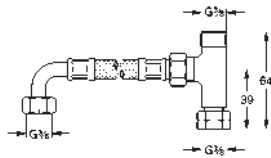

Grohtherm Micro
Connection set
for Grohtherm Micro (34 487 000)
Consisting of:
union nut 3/8"
T-unit
2 outlets 3/8" male thread
flexible connection hose
GROHE Long-Life Shine durable sparkling sheen

COMMERCIAL
FITTINGS