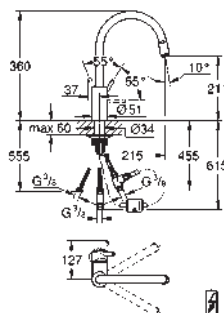

31 212 003	Chrome	4005176466762

Concetto
Single-lever sink mixer 1/2"
for use with displacement water heater
high spout
monobloc installation
GROHE Long-Life Shine durable sparkling sheen
GROHE SilkMove 35 mm ceramic cartridge
Lead and Nickel Free Inner Water Ways
pull-out laminar spray
automatic return
adjustable flow rate limiter
swivel tubular spout
swivel area 360°
protected against backflow
flexible connection hoses
metal fixation set