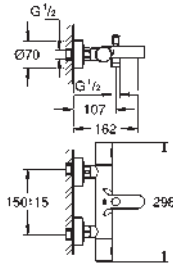

Ref. No. Colour EAN

34 766 000 Chrome 4005176612039

Grohtherm 800 Cosmopolitan
Thermostatic bath/shower mixer 1/2"
wall mounted
GROHE Long-Life Shine durable sparkling sheen
GROHE MetalGrip ergonomically shaped metal handles
GROHE SafeStop safety button at 38°C
(calibration required)
GROHE SafeStop Plus optional temperature limiter at 43°C included
GROHE TurboStat compact cartridge
with wax thermoelement
integrated mixed water shut off
automatic diverter: bath/shower
volume handle with **GROHE EcoButton**
(economy button with individually
adjustable economy stop)
ceramic headpart 1/2", 180°
shower bottom outlet 1/2"
mousseur
built-in non return valves
dirt strainers
protected against backflow
S-unions
metal escutcheon
GROHE Water Saving - Less water, perfect flow