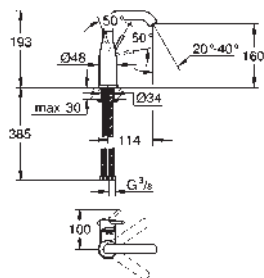

24 176 KF1 phantom black 4005176782367

Essence
Basin mixer 1/2"
M-Size
monobloc installation
metal lever
28 mm ceramic cartridge
with **GROHE SilkMove**
with temperature limiter
GROHE Long-Life Shine finish
GROHE Water Saving mousseur 5.7 l/min
GROHE AquaGuide adjustable mousseur
GROHE FastFixation Plus installation system
swivel spout with mousseur
and stop limiter
smooth body
flexible connection hoses
professional edition