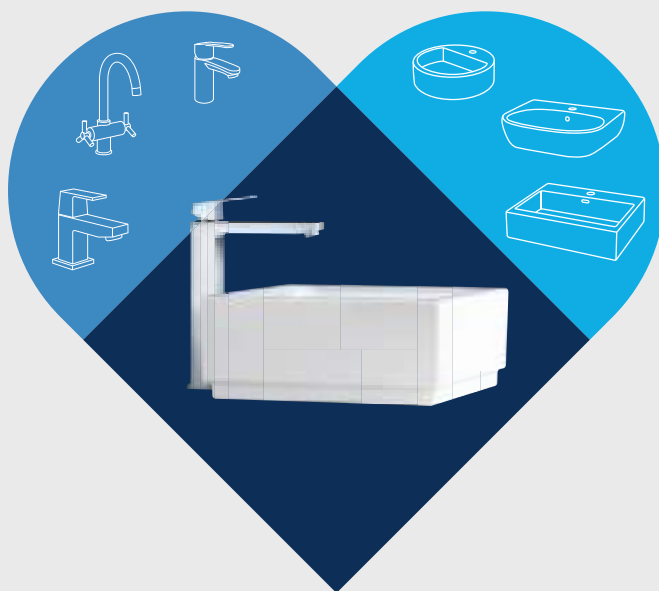

ABOUT GOOD AND PERFECT INTERACTION.

Do you not only want a combination of washbasin and fitting, but also a perfectly matched complete bath solution? No problem: In addition to the test criteria of 'design,' 'comfort' and 'water flow', the new criterion 'completeness' considers the complete GROHE product portfolio, which was matched to fit 100% by the GROHE in-house design team. Only those combinations which have achieved three stars in the category 'completeness' may be designated a PerfectMatch. Whether washbasin, fitting, shower solution or accessory, everything here is a perfect match. From now on, it will be particularly easy to find a complete bathroom solution thanks to GROHE PerfectMatch. Harmony between technology, appearance and style are guaranteed.

Enjoy the pure anticipation of water:
your own personal dream bathroom
is only a few pages and clicks away:
grohe.com/bestmatch

Apple, the Apple logo, iPad, and iPhone are trademarks of Apple Inc., registered in the U.S. and other countries. App Store is a service mark of Apple Inc. Google Play is a trademark of Google Inc.