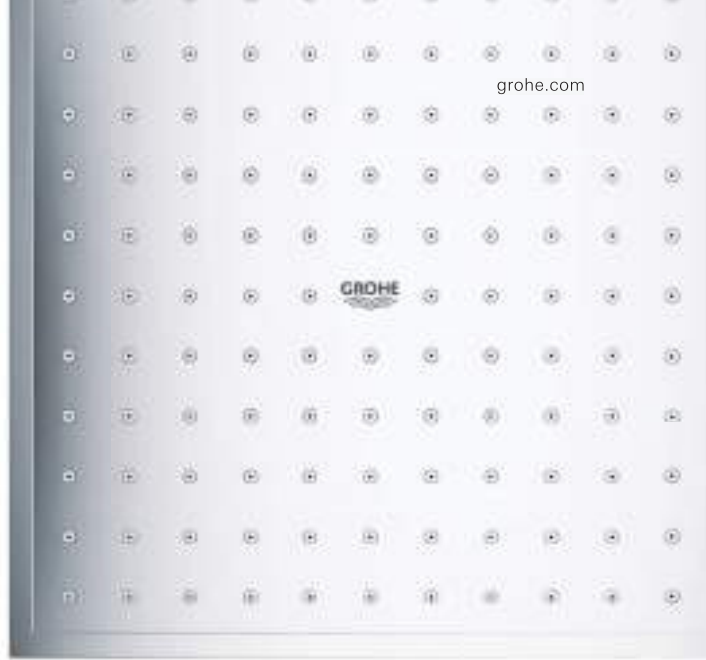

**GROHE HEAD SHOWERS
SHAPES AND SIZES**

Rainshower F-Series 10" 254 mm x 254 mm

Rainshower Veris 300 x 150 mm

Euphoria Cube 150

Rainshower Allure 230

Rainshower 310

Power&Soul 190

Euphoria Cosmopolitan 160