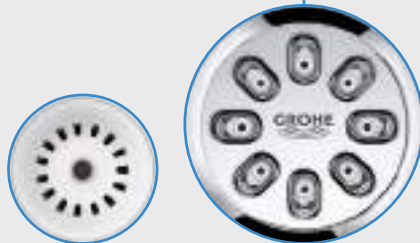

GROHE RAINSHOWER 360 HEADSHOWER

GROHE PureRain/GROHE Rain O²
spray as preset function

Improved SpeedClean nozzles

GROHE StarLight
Chromed Metal Spray Plate

GROHE EasyClean
removable spray plate

NEW! GROHE TRIOMASSAGE SPRAY