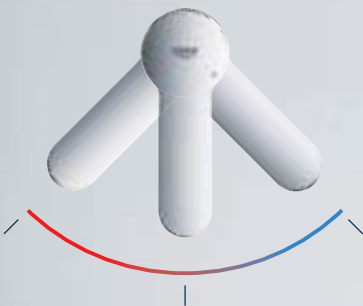

GROHE FAUCETS

GROHE bathroom faucets unite award-winning design with the finest materials and the latest industry-leading technologies to match your personal style.

GROHE SILKMOVE

Only GROHE faucets operate with an action so smooth we have dubbed it GROHE SilkMove. Naturally, they also offer delicately precise control of water flow and temperature to match. GROHE SilkMove cartridge discs are made from a space-proven ceramic alloy with Teflon technology so that working a mixer lever is effortlessly easy – and remains that way for decades to come. In fact, in a comprehensive battery of mechanical wear tests conducted by the German Technical Inspection Agency, TÜV, our high-tech cartridges produced in-house at GROHE outstripped all products from big-name international manufacturers.