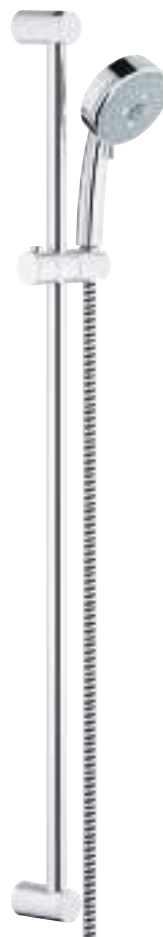

27 789 001
Shower set
with hand shower 3-spray
rail 900 mm