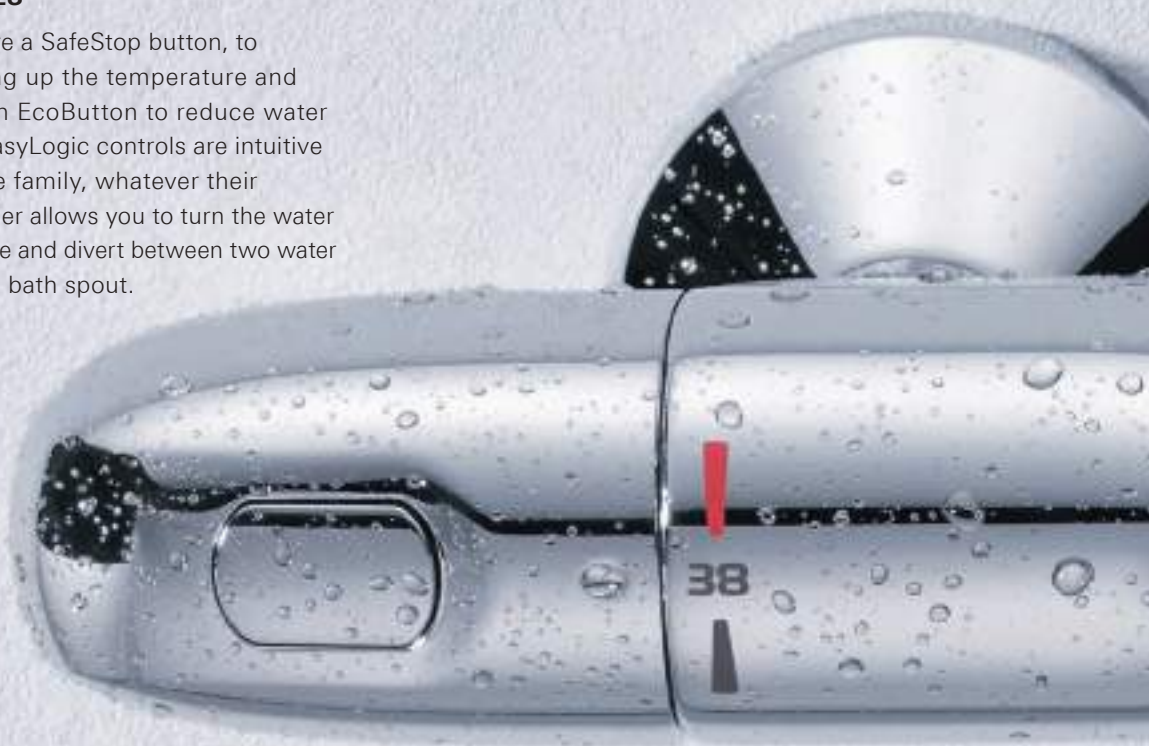

COMFORT, SAFETY, SAVINGS

We've all been there before. You've just stepped into the shower when someone else in the house either turns on a faucet or flushes the toilet; suddenly the temperature of your shower plummets or becomes scalding hot – leaving you with soap in your eyes as you try to manually adjust the temperature back to a comfortable level. Install a GROHE thermostat and you can be sure of a safe and enjoyable showering experience every time.

USER-FRIENDLY FEATURES

Our safety mixers also feature a SafeStop button, to prevent children from turning up the temperature and scalding themselves, and an EcoButton to reduce water usage by up to 50 %. Our EasyLogic controls are intuitive to use and cater to the entire family, whatever their height, while the AquaDimmer allows you to turn the water on and off, adjust the flow rate and divert between two water outlets, e.g. hand shower and bath spout.