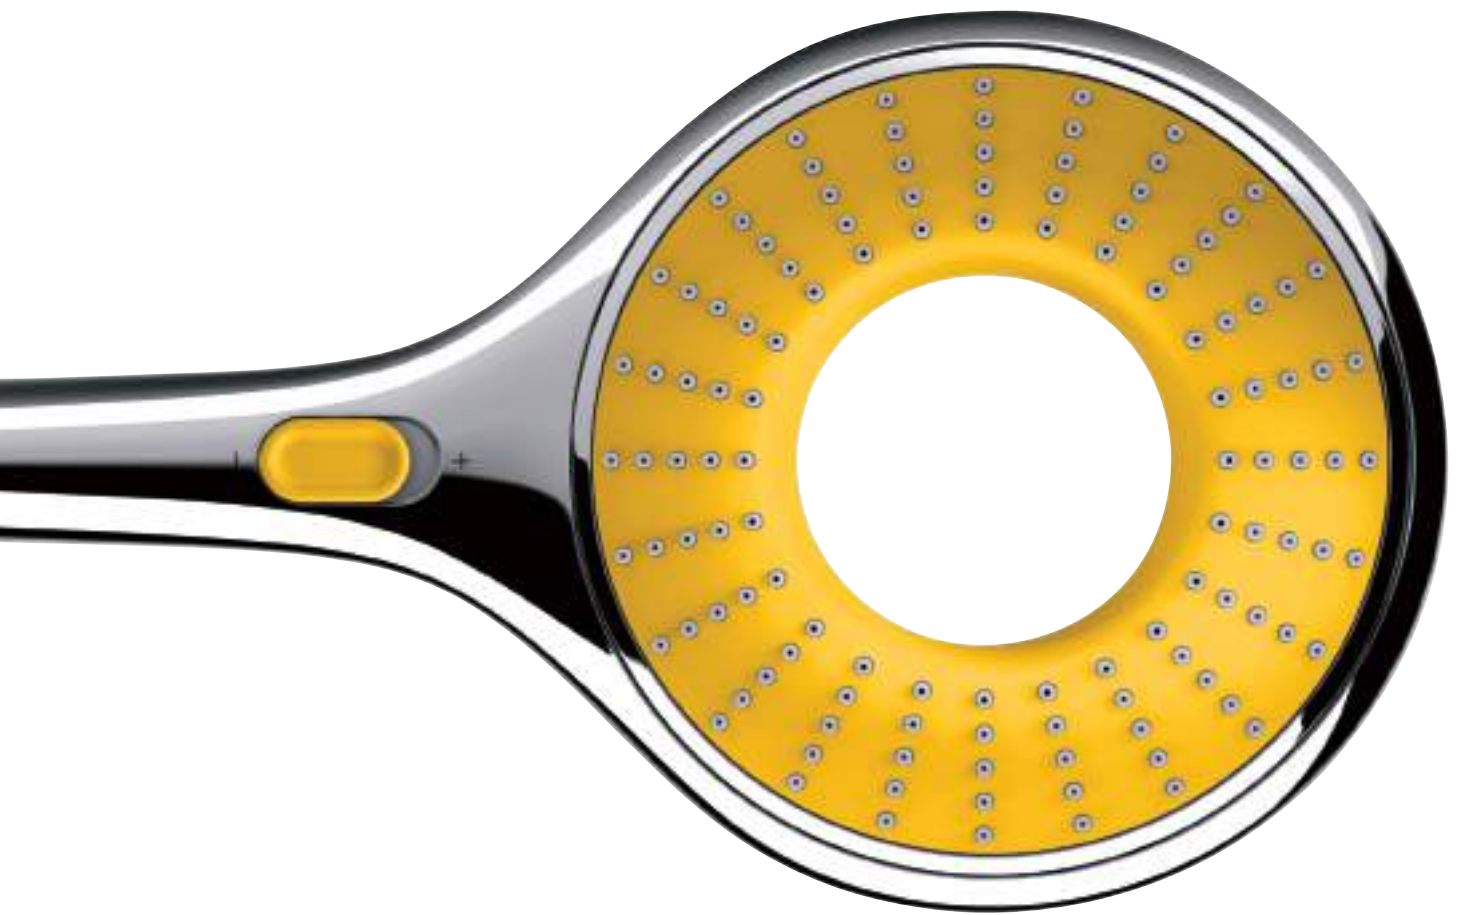

VISIT US ONLINE

[BATHROOM >](#)

RAINSHOWER ICON