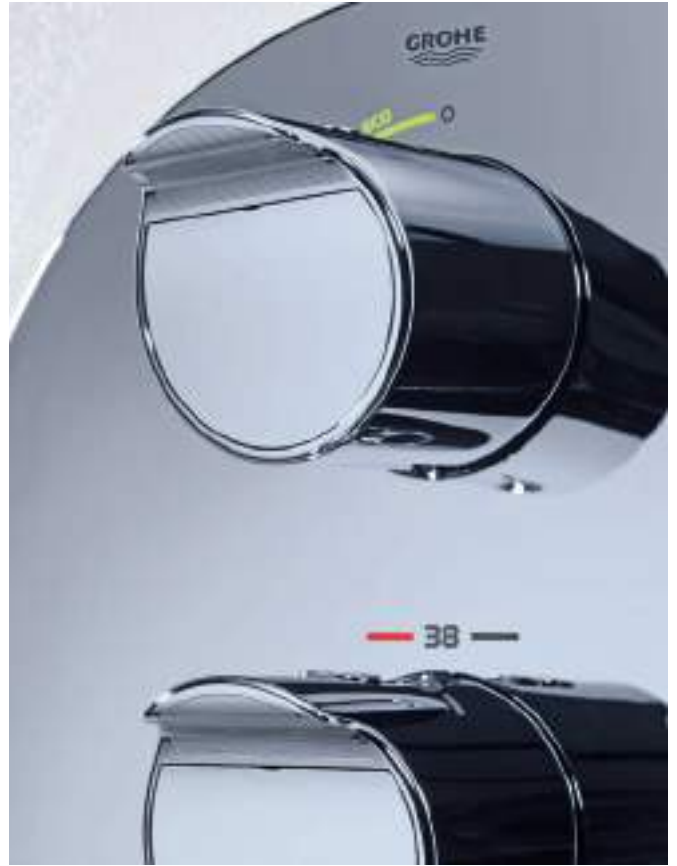

The Grohtherm 2000 new exposed thermostat's tray has been upgraded to a full metal EasyReach Tray.

VISIT US ONLINE

[BATHROOM >](#)

GROHTHERM 2000

34 469 001
Thermostatic shower mixer
with GROHE EasyReach
metal shower tray