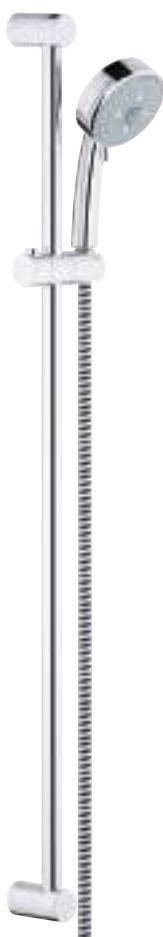

27 790 001
Shower set
with hand shower 4-spray
rail 900 mm