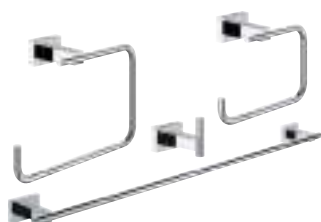

40 756 001
Bundle of Holder + Soap dispenser

40 755 001
Bundle of Holder + Crystal glass

40 754 001
Bundle of Holder + Soap dish

40 394 001
Soap dispenser

40 372 001
Crystal glass

40 368 001
Soap dish

40 508 001
Holder for Glass, Soap dish or Soap dispenser

40 777 001
Guest Bathroom Accessories Set
Bundle of 40 511 001 + 40 509 001 + 40 507 001

40 757 001
City Restroom Accessories Set
Bundle of 40 511 001 + 40 507 001 + 40 513 001