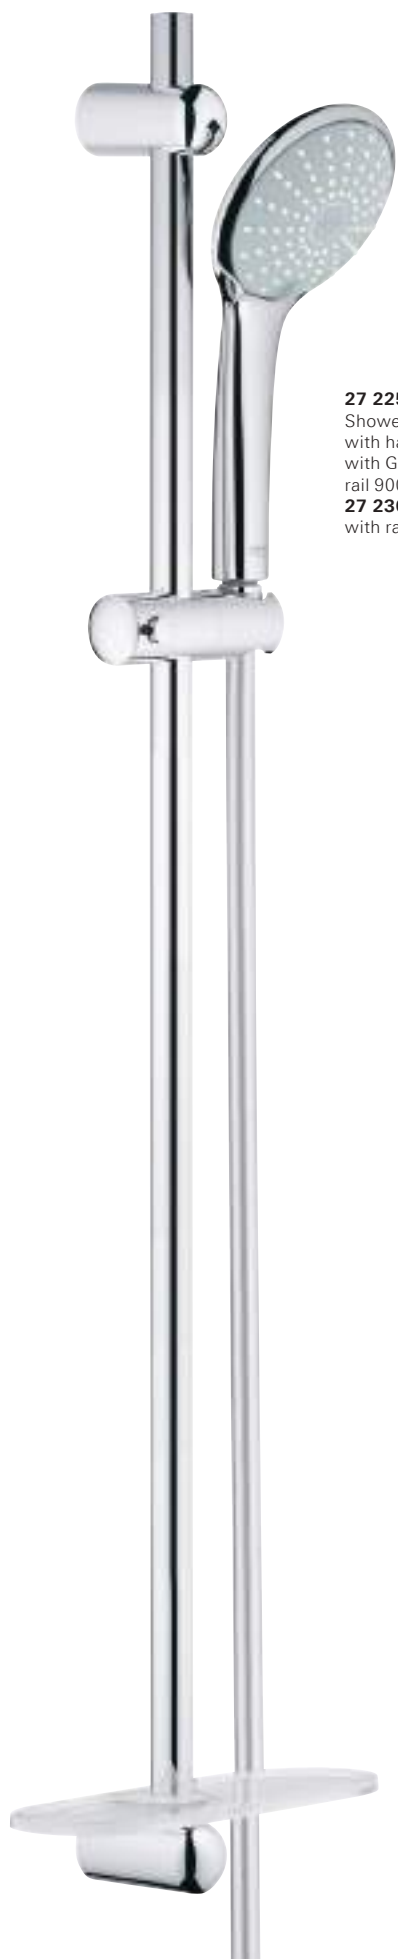

EUPHORIA 110 HIGHLIGHTS

FIND MORE PRODUCTS ONLINE.

27 225 001
Shower set
with hand shower 110 Duo
with GROHE EasyReach tray
rail 900 mm
27 230 001
with rail 600 mm