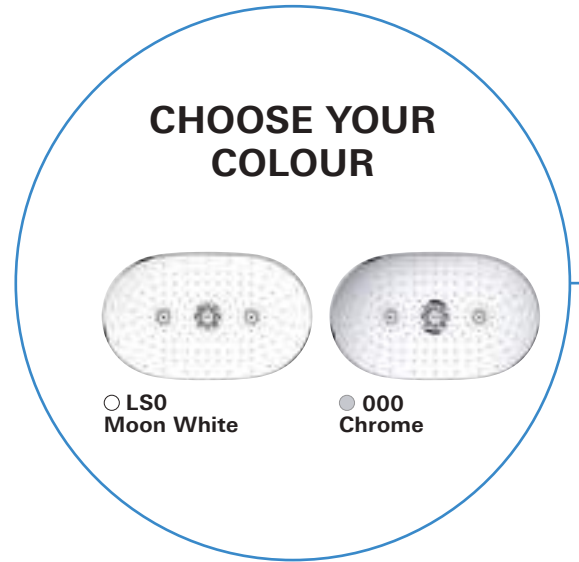

26 254 000 / LSO + 26 264 001
Rainshower 360 Duo
Head shower Set
including shower arm
Head shower sprays: GROHE
PureRain/ GROHE Rain O² spray*
+ TrioMassage
450 mm shower arm
+ separate rough-in

26 450 000 / LSO + 26 264 001
Rainshower 360 Mono
Head shower Set
including shower arm
Head shower spray: GROHE PureRain/
GROHE Rain O² spray*
450 mm shower arm
+ separate rough-in

**26 443 000 / LSO
+ 26 449 000 + 26 264 001**
Rainshower SmartControl 360 Duo
Combi shower system with
thermostat, exposed/concealed
Head shower sprays: GROHE
PureRain/GROHE Rain O² spray*
+ TrioMassage
Hand shower sprays:
Rain/ GROHE Rain O² spray
+ separate concealed body
+ separate rough-in

**26 446 000 / LSO
+ 26 449 000 + 26 264 001**
Rainshower SmartControl 360 Mono
Combi shower system with
thermostat, exposed/concealed
Head shower spray: GROHE PureRain/
GROHE Rain O² spray*
Hand shower sprays:
GROHE Rain O², Rain,
Bokoma Spray, Jet
+ separate concealed body
+ separate rough-in

34 713 000 + 26 449 000
Combi thermostatic shower mixer
with 3 valves, exposed/concealed
wall mounted
+ separate concealed body

34 714 000 + 26 449 000
Combi thermostatic shower mixer
with 2 valves, exposed/concealed
wall mounted
+ separate concealed body

* to be decided at first installation;
factory default setting: GROHE PureRain