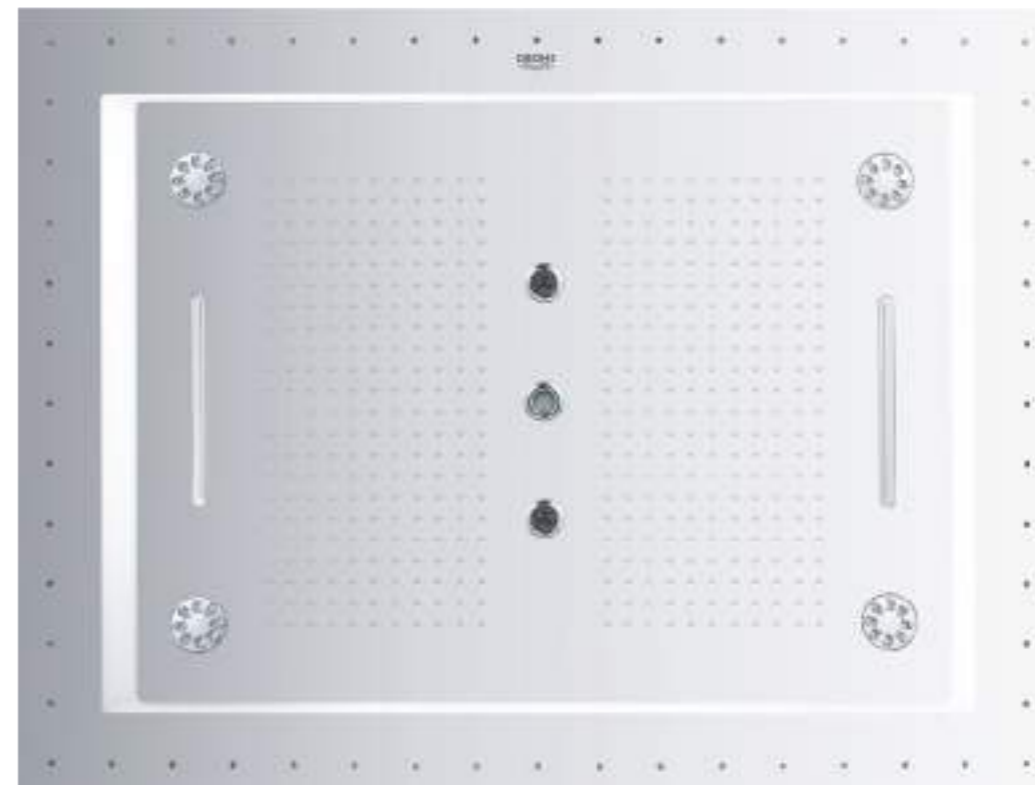

26 373 001 + 26 376 001
Rainshower F-Series 40" ceiling shower
AquaSymphony with light
1016 mm x 762 mm x 145 mm, metal
6+ sprays: AquaCurtain, Pure XL spray, mist spray,
PureRain, Waterfall XL, Bokoma spray and combinations
+ Rainshower F-Series 40" rough-in set