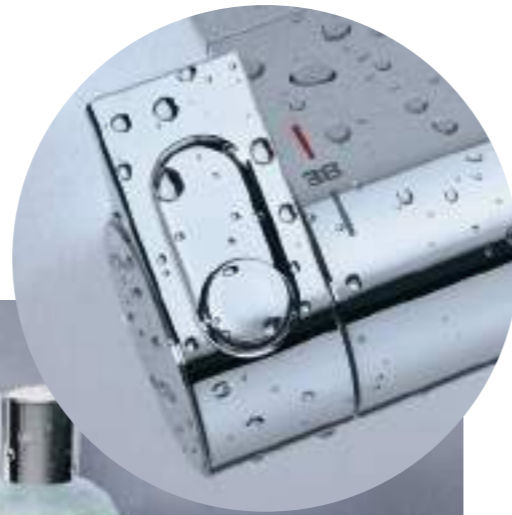

GROHTHERM 2000

100 % GROHE COOLTOUCH, ADVANCED ERGONOMICS & EASYREACH TRAY.

The elegant design of Grohtherm 2000 ensures it will complement any bathroom design. Experience the beauty of the XL WaterFall from our exposed bath/shower thermostat. Enjoy the convenience of the GROHE EasyReach shower tray, with easy-to-clean integrated storage for your shampoo or soap.

Featuring 100 % GROHE CoolTouch, the solid metal housing of Grohtherm 2000 remains cool and safe at all times. With GROHE TurboStat you will always enjoy your perfect water temperature, independent of any fluctuations in water pressure. Grohtherm 2000 is available as classic exposed shower thermostat and as a variant with GROHE EasyReach storage.

34 464 001
Thermostatic bath/shower mixer
with GROHE EasyReach
metal shower tray