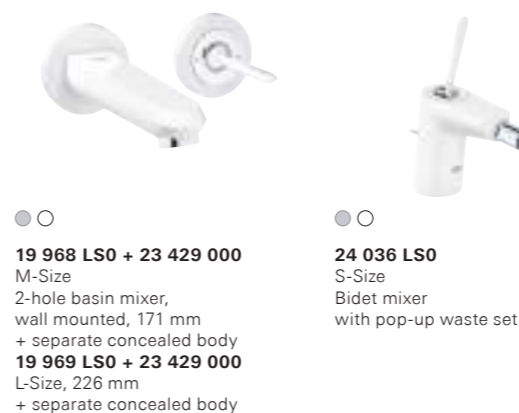

● ○
23 425 LS0
S-Size
Basin mixer
with pop-up waste set

● ○
23 427 LS0
M-Size
Basin mixer
with pop-up waste set

● ○
23 428 LS0
XL-Size
Basin mixer
for freestanding basins

● ○
19 968 LS0 + 23 429 000
M-Size
2-hole basin mixer,
wall mounted, 171 mm
+ separate concealed body
19 969 LS0 + 23 429 000
L-Size, 226 mm
+ separate concealed body