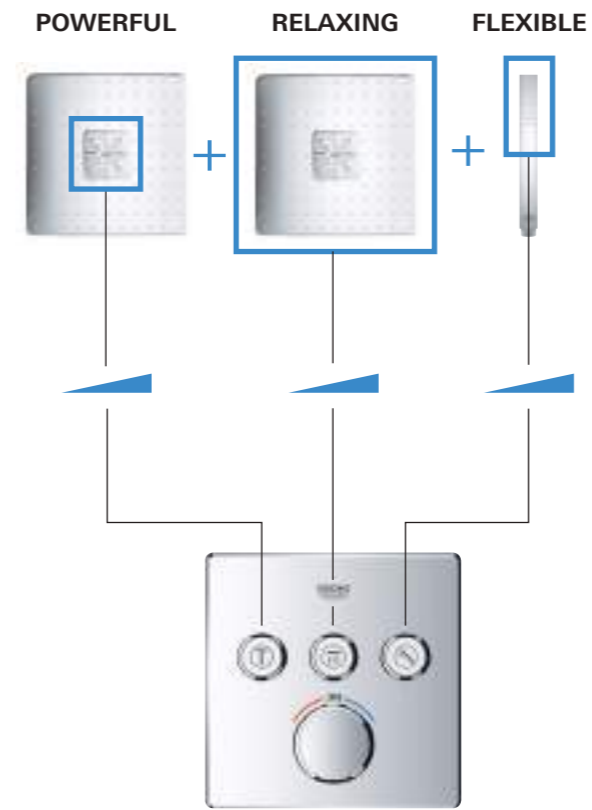

GROHTHERM SMARTCONTROL

3-FUNCTION