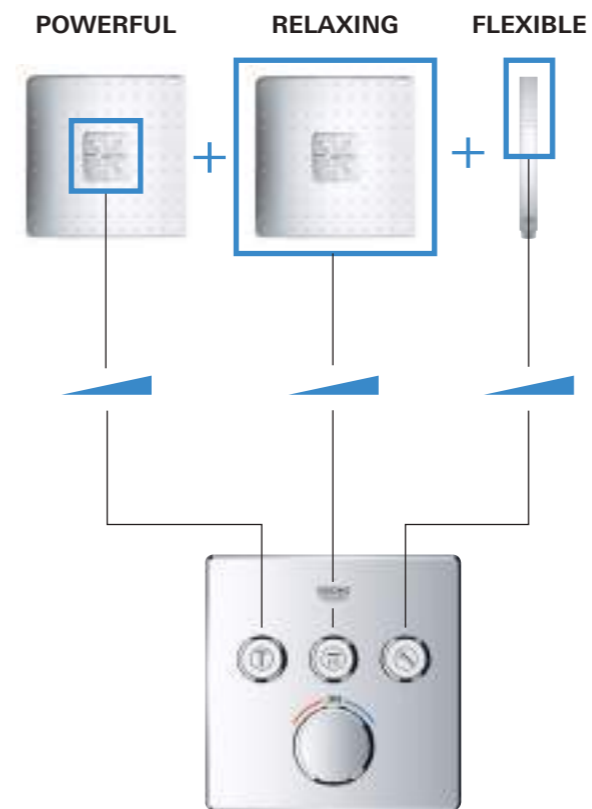

GROHTHERM SMARTCONTROL

3-FUNCTION