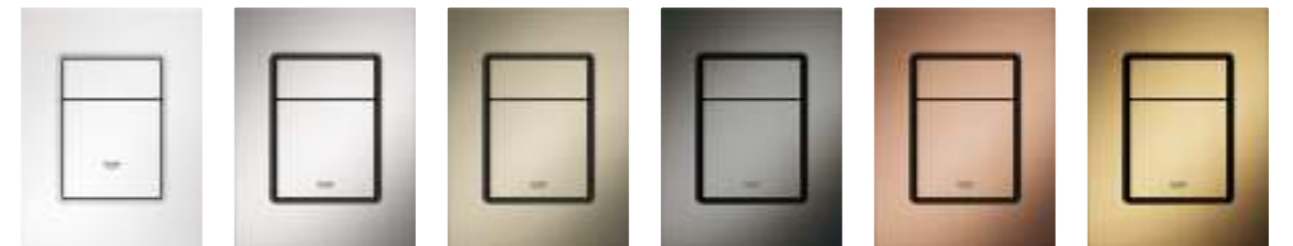

2 SIZES

GROHE is the only company in the industry that can offer a true freedom of choice with a 100 % perfect match in color, design and size.

3 DESIGNS

12 COLORS

37 535 GL0 Cool Sunrise
37 535 DA0 Warm Sunset
37 535 A00 Hard Graphite
37 535 BE0 Polished Nickel
37 535 000 Chrome
37 535 P00 Matt Chrome