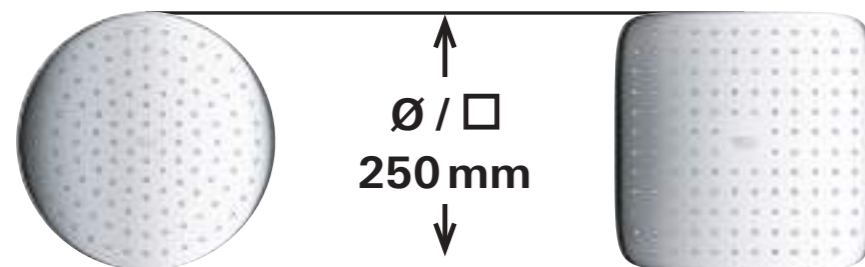

new

GROHE TEMPESTA 250

JOYFUL, SUSTAINABLE SHOWERING.

Step into a new world of showering comfort with GROHE Tempesta 250 head showers. Relax under the full face GROHE Rain Spray safe in the knowledge that your luxurious shower is also eco-friendly, thanks to the water-saving EcoJoy function.

GROHE EcoJoy limits the flow of water to a sustainable 9.5 l/min. without compromising performance, so you can luxuriate under the shower's generous spray confident you are also doing your bit for the planet.

With a new slim profile and round and cube shapes available, Tempesta 250 fits with any existing shower for instant showering joy.