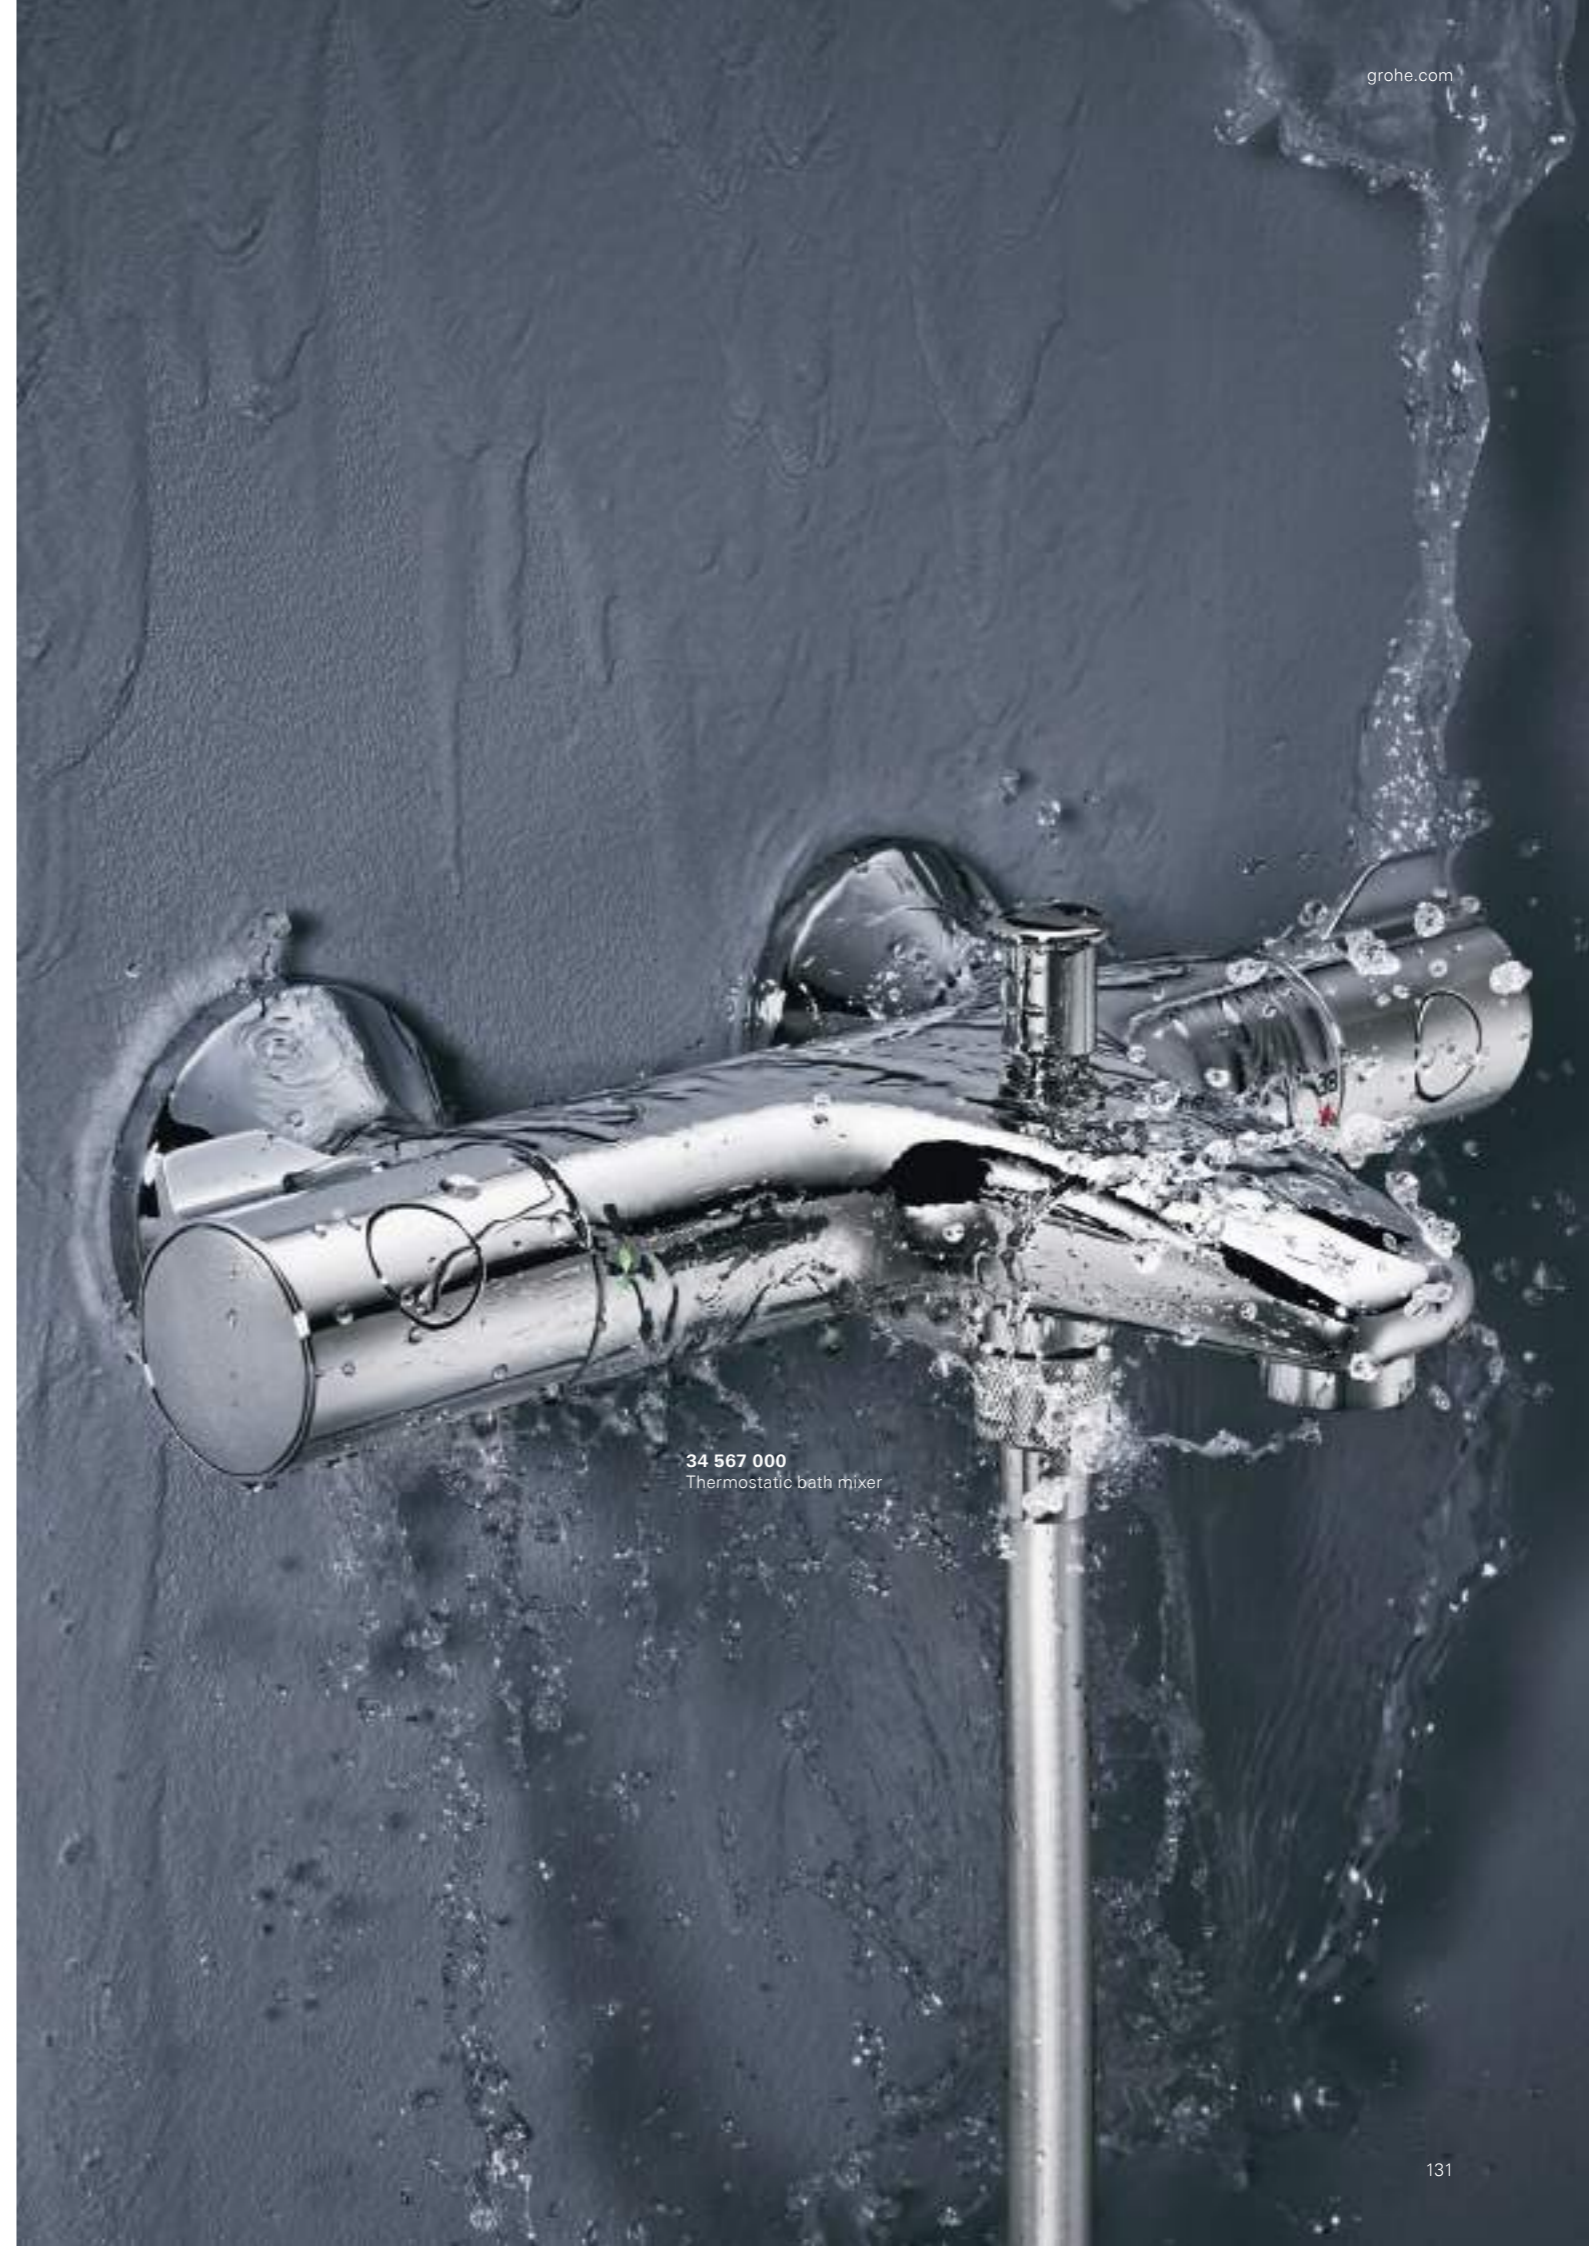

34 567 000
Thermostatic bath mixer