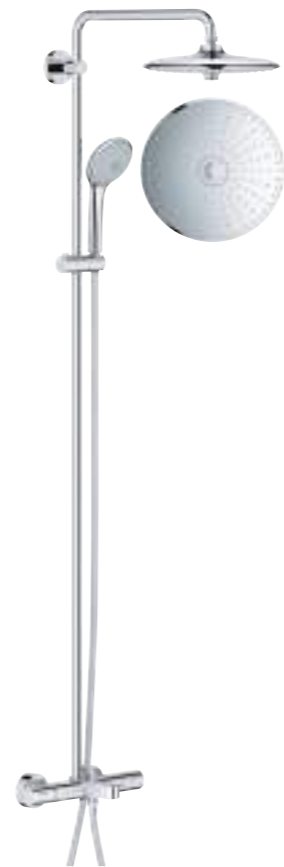

27 475 001
Euphoria 260 shower system with thermostatic bath/shower mixer with Euphoria 110 Massage hand shower 450 mm shower arm with 9.5 l/min. GROHE EcoJoy