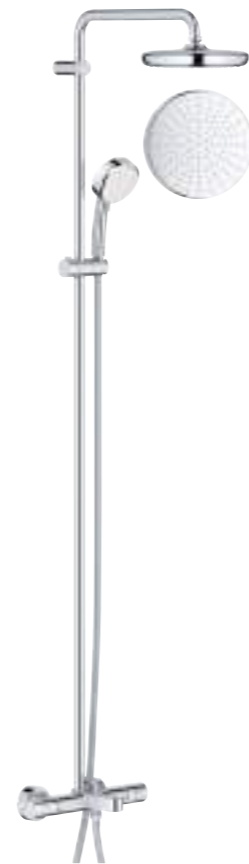

26 223 001
Tempesta Cosmopolitan 210 shower system with thermostatic bath/shower mixer with Tempesta Cosmopolitan 100 hand shower
2 spray patterns
390 mm shower arm