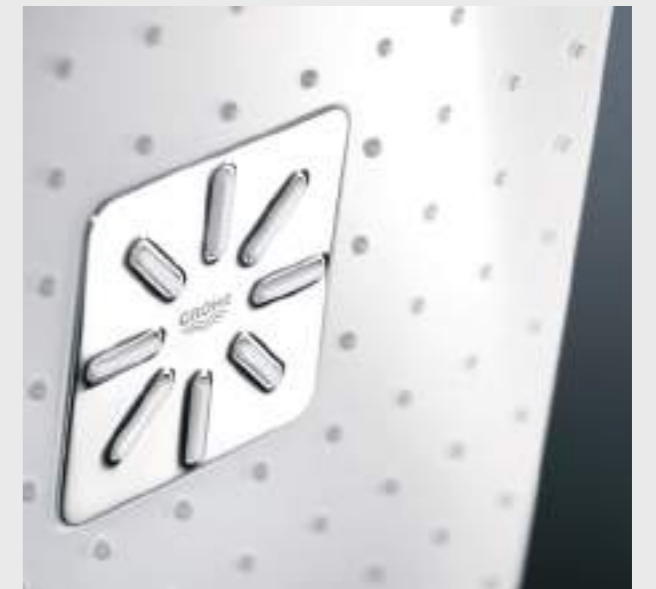

SHOWERS

All shapes, styles and sizes – dedicated to your perfect shower experience.

250

FLUSH PLATES

The finishing touch in your GROHE bathroom.

258