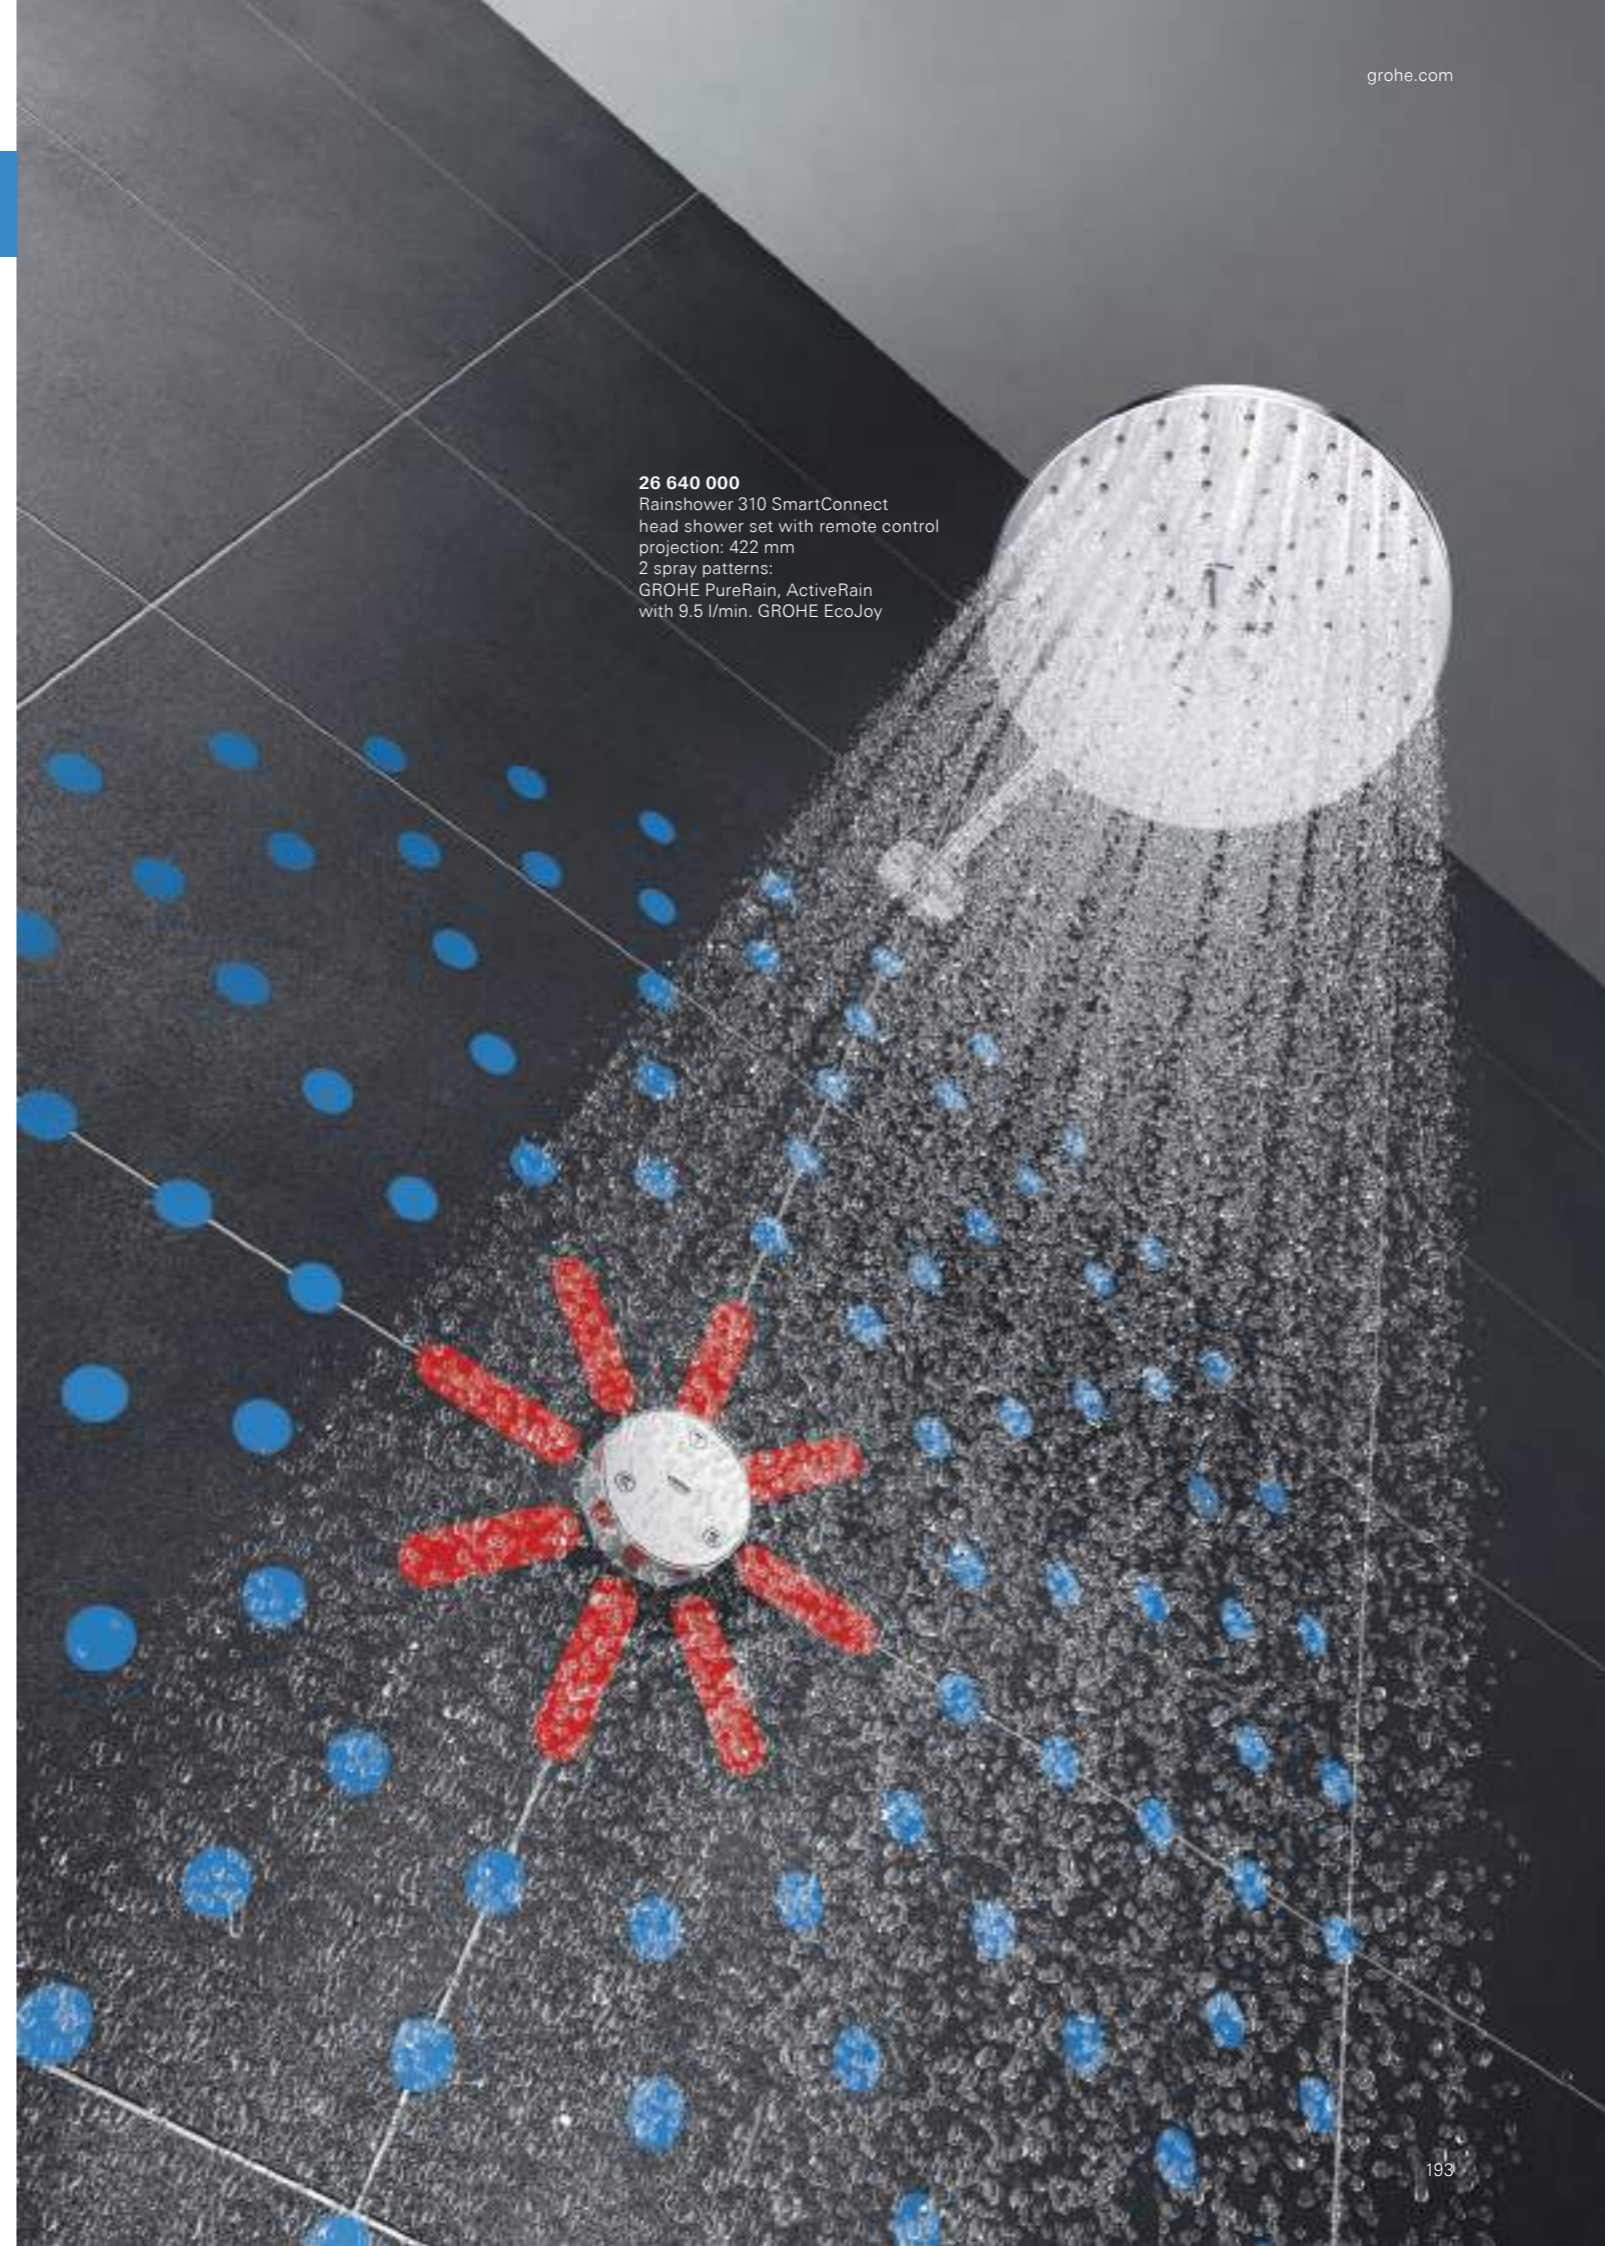

GROHE RAINSHOWER 310 SMARTCONNECT

REACH HAPPINESS... WITH JUST A TOUCH.

Comfort, control and showering pleasure are all within easy reach, thanks to the new GROHE Rainshower 310 SmartConnect head shower. With a slim, minimalist profile and generous 310 mm diameter this head shower is an ideal fit for modern bathrooms, with round and square models offering plenty of design options.

The head shower has two spray options to suit your mood – the gentle GROHE PureRain spray and the powerful ActiveRain spray, powerful enough for rinsing hair or providing an invigorating massage experience. And thanks to the innovative remote control function, you can change or combine the sprays without having to reach up into the shower itself – just place the control within comfortable reach.

The remote control is operated wirelessly, meaning you can place it anywhere, with screw-fixing or screw-free options included. And as it is battery powered there is no need for complex fitting or rewiring. Add to this the fact that the shower head itself is designed to fit on to an existing shower arm and it all adds up to a shower that is easy and fuss-free to fit... meaning you can experience the full freedom and convenience of Rainshower SmartConnect without having to wait.

26 640 000
Rainshower 310 SmartConnect
head shower set with remote control
projection: 422 mm
2 spray patterns:
GROHE PureRain, ActiveRain
with 9.5 l/min. GROHE EcoJoy