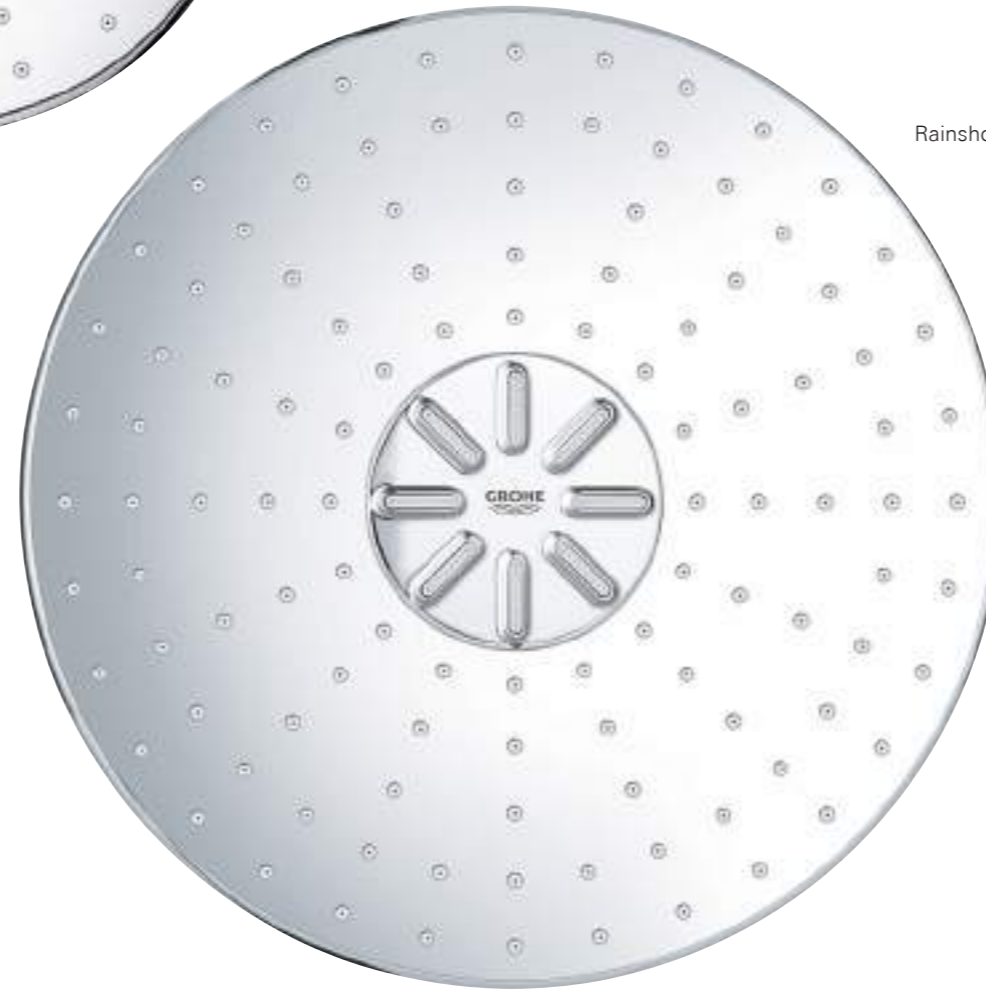

Rainshower 310 SmartActive