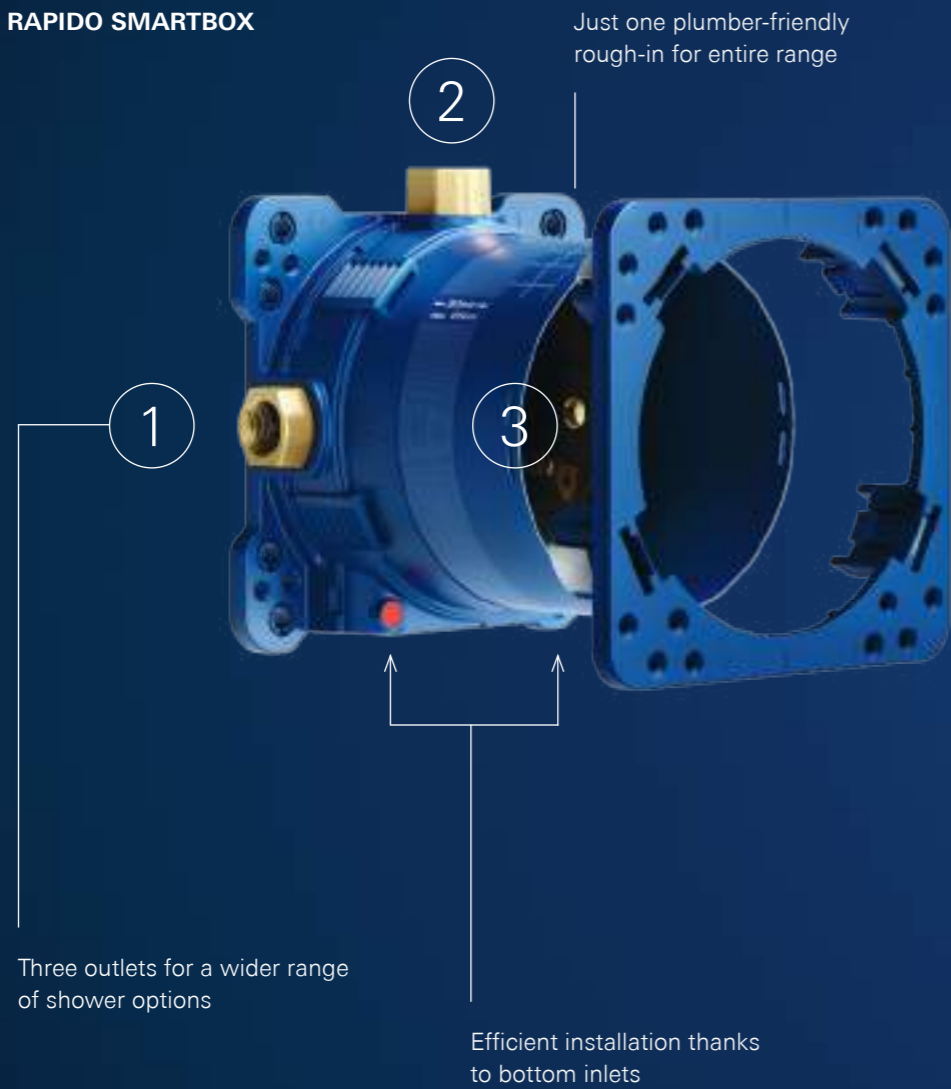

THE UNIVERSAL SOLUTION FOR THE NEEDS OF TOMORROW

GROHE RAPIDO SMARTBOX

Exchangeable function units for single-lever mixers, thermostats and SmartControl, fully pre-configured and 100 % factory tested