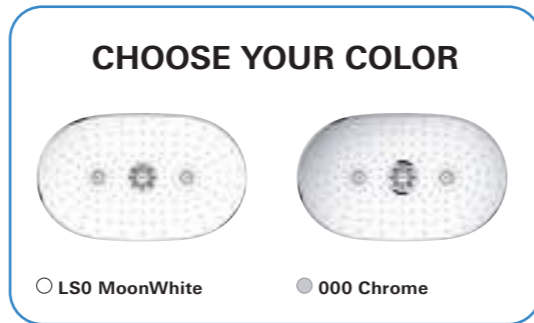

● ○
26 250 000
Rainshower SmartControl 360 Duo
shower system with thermostat
Head shower sprays: GROHE
PureRain / GROHE Rain O² spray*
+ TrioMassage
Hand shower sprays:
Rain / GROHE Rain O² spray

● ○
26 361 000
Rainshower SmartControl 360 Mono
shower system with thermostat
Head shower sprays: GROHE
PureRain / GROHE Rain O² spray*
Hand shower sprays:
GROHE Rain O² spray, Rain,
Bokoma spray, Jet

* to be decided at first installation;
factory default setting: GROHE PureRain