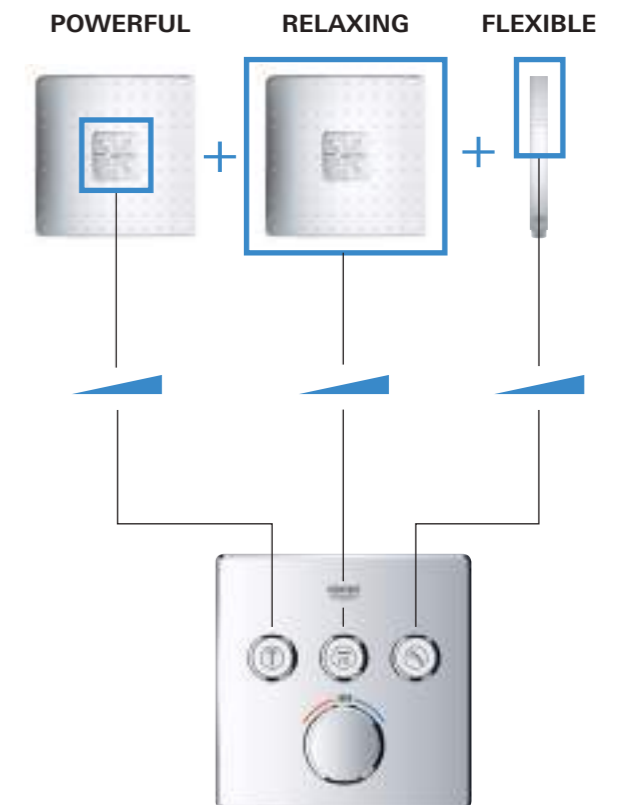

**GROHTHERM
SMARTCONTROL**