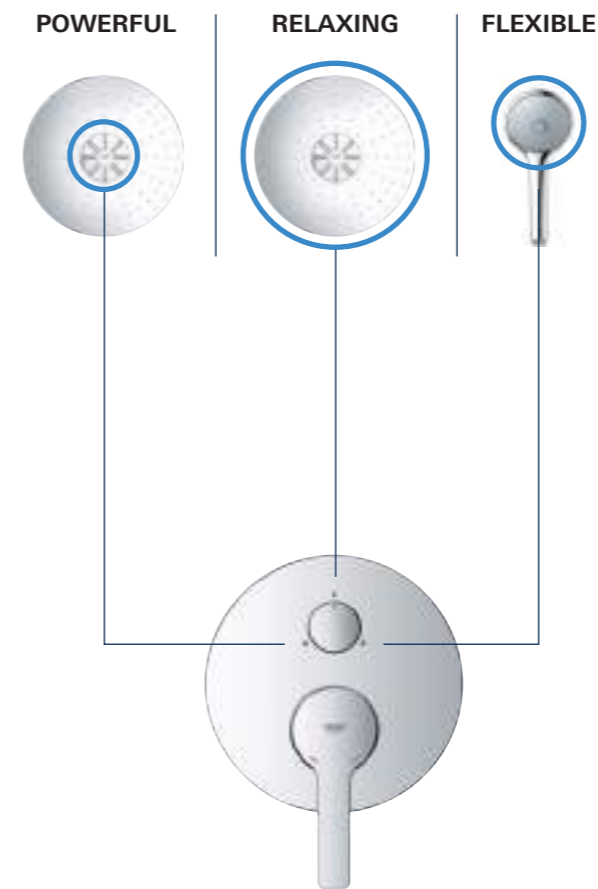

SHOWER PLEASURE TO THE POWER OF THREE

CONTROL UP TO THREE SHOWERS WITH JUST ONE TRIM

Today's trend is for a multiple shower experience that offers more than simple bath/shower combinations. The downside is that for this to work, you need two rough-ins and two trims to control a hand shower and a two-spray head shower: up until now.

With just one rough-in and one trim, it is possible to enjoy two head shower functions. The pleasure of using two head shower sprays is enhanced by the Rainshower 360 and the new Rainshower 310 head showers. Designed to be the perfect match, they deliver an unmissable shower sensation.

**SINGLE-LEVER MIXER
3-WAY DIVERTER**