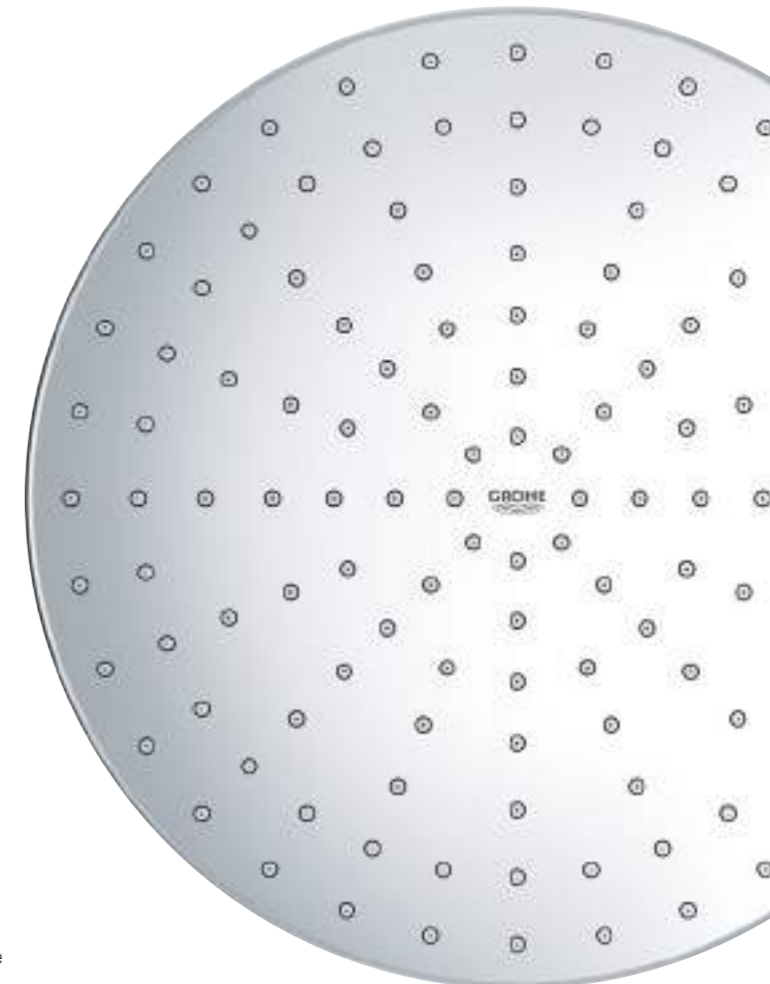

Rainshower 310 SmartActive

Rainshower 310 Mono