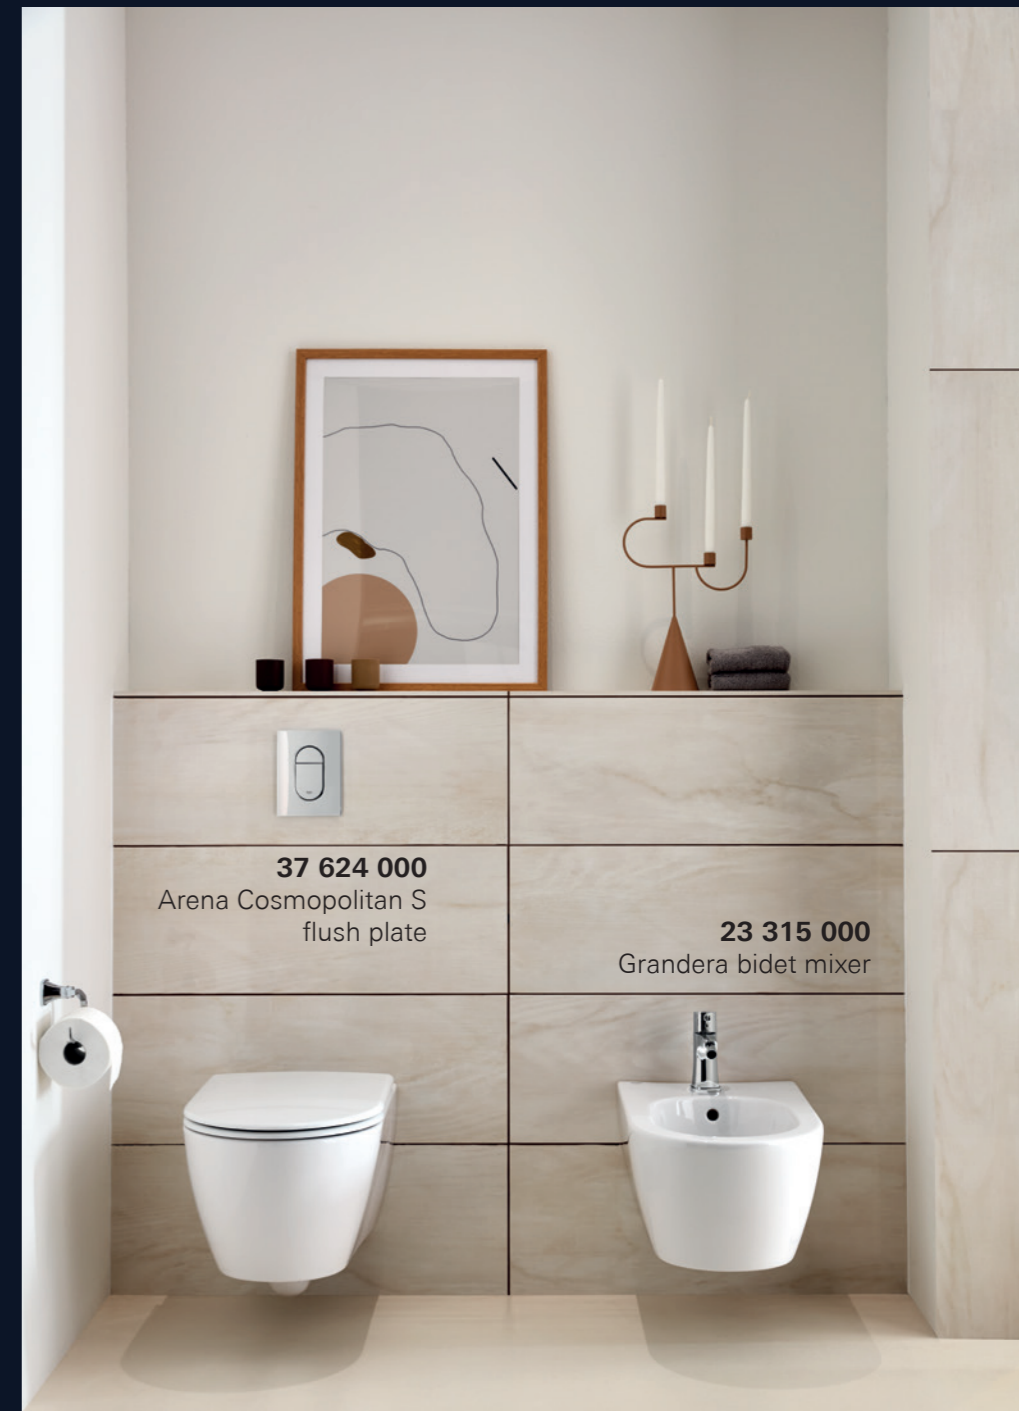

ALLURE, ALLURE BRILLIANT AND GRANDERA – exquisite product lines for a perfect bathroom tailored to your lifestyle.

GROHE ALLURE  
PERFECT PROPORTIONS, LASTING LUXURY

Experience perfection with GROHE Allure. With perfectly balanced proportions, Allure is ideal for contemporary bathroom schemes, marrying precise geometry with exceptional performance. The smooth cylindrical body rises from a crisp square or rectangular base, creating a silhouette that is grounded, unfussy and yet invites interaction.

The range even encompasses XL sizes, and on all Grandera products the increased height and depth of the spout, as well as the long lever, are designed for maximum user comfort and convenience. GROHE Grandera is also available in two color options – cool Chrome, and the warmer, romantic Chrome-Gold combination – offering even more flexibility of design.

The attention to detail continues right down to the accessories, with elegantly sculpted ceramic soap dispensers, dishes and holders all part of the collection. Let GROHE Grandera add that final note of finesse to your scheme, in every last aspect.

**23 313 000**  
Grandera basin mixer  
XL-Size

**27 974 000**  
Rainshower  
Grandera

**24 068 000**  
Grandera  
shower mixer  
2-way

**23 318 000**  
Grandera bath mixer

**37 624 000**  
Arena Cosmopolitan S  
flush plate