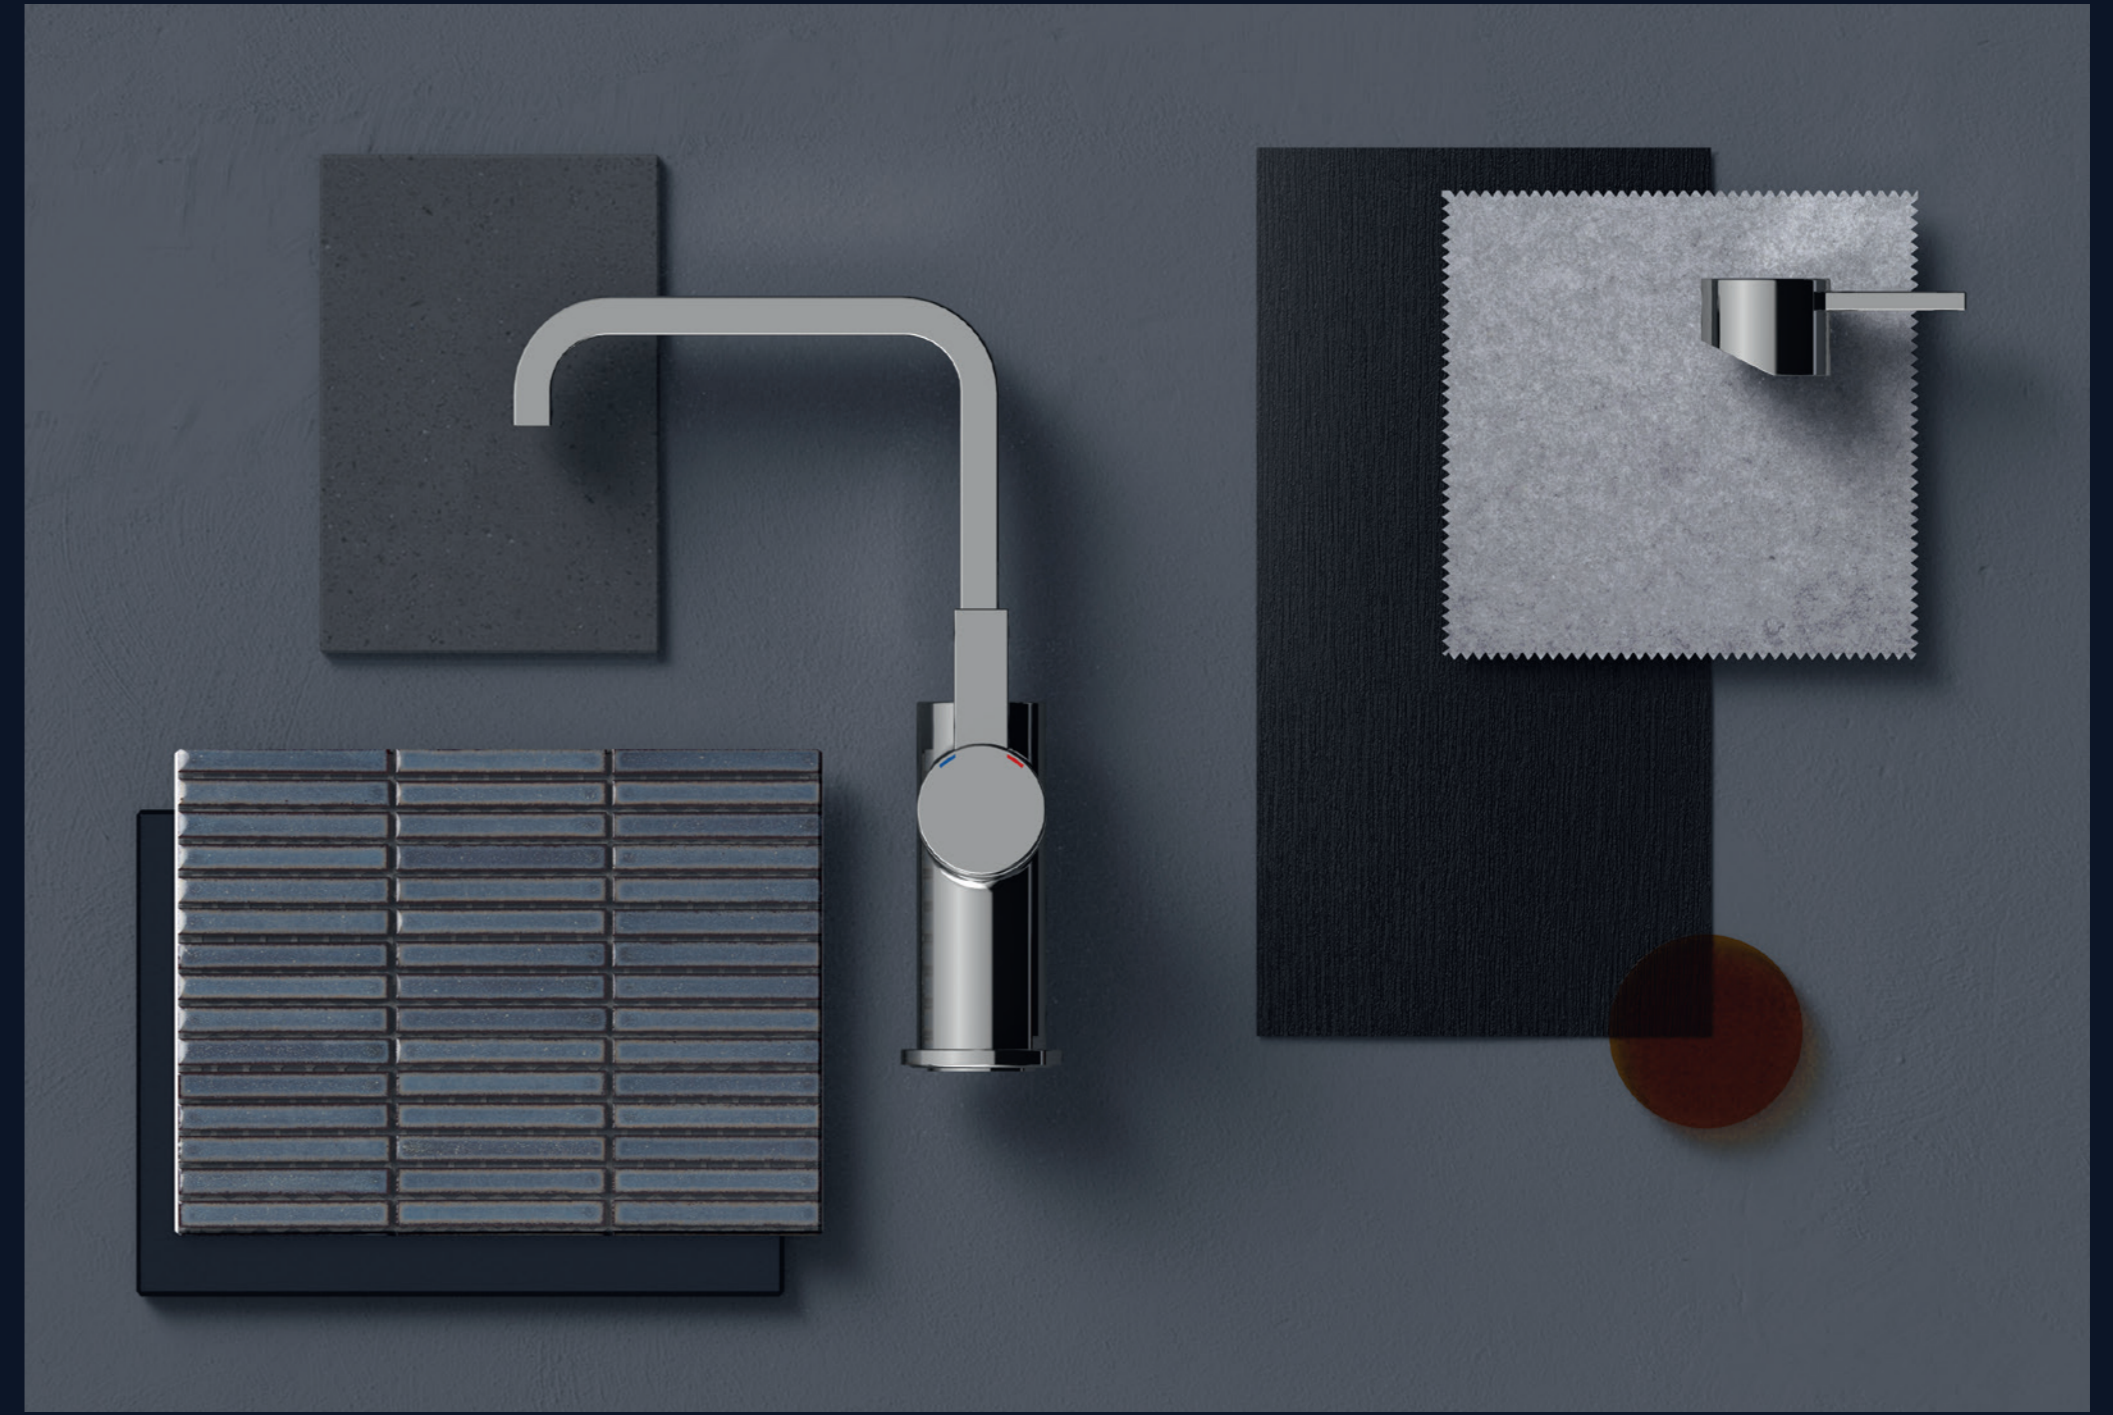

*Pure Freude  
an Wasser*

GROHE BATHROOM COLLECTIONS  
ALLURE | ALLURE BRILLIANT | GRANDERA

The modern luxurious bathroom is broadening its purpose as architects and interior designers create spaces for relaxation. Now that we are spending more time in the bathroom, designers have begun to stress the importance of a complete interior concept for this room. And setting the tone for a bathroom's design has never been easier. Whether contemporary, sophisticated or cozy and authentic, finding the right faucets, ceramics, and other add-ons for a cohesive style is made easy with GROHE's bathroom collections. They are designed to create seamless, unified looks, without any hassle. After all, less time spent on finding the right bathroom solution means more time spent enjoying the room you have created.

ALLURE, ALLURE BRILLIANT AND GRANDERA – exquisite product lines for a perfect bathroom tailored to your lifestyle.

GROHE ALLURE  
PERFECT PROPORTIONS, LASTING LUXURY

Experience perfection with GROHE Allure. With perfectly balanced proportions, Allure is ideal for contemporary bathroom schemes, marrying precise geometry with exceptional performance. The smooth cylindrical body rises from a crisp square or rectangular base, creating a silhouette that is grounded, unfussy and yet invites interaction.

Designed to marry a feeling of luxury and control with clean lines, GROHE Allure is for people who care about the details. Every last element has been carefully considered, with no distractions or unnecessary elements. The quality is obvious from the moment you touch the solid metal levers, and the effortless, pared back style makes Allure the natural choice for modern, architectural bathrooms.