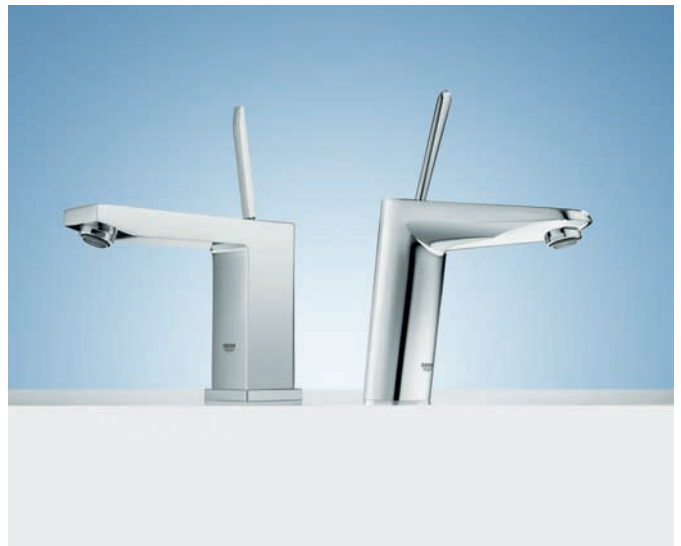

Save precious resources and enjoy 100% water comfort.

GROHE QuickFix®

Faster, easier and hassle-free, GROHE QuickFix® cuts installation time by up to 40%.

GROHE FEATHERCONTROL

Tap operation that is as light as a feather. Smooth joystick handling for effortless precision and ultimate convenience to last a lifetime. The brand new GROHE FeatherControl cartridge brings joystick control to a whole new level. Using state-of-the-art coated ceramic discs and an innovative sealing, the GROHE engineers have created a joystick cartridge with a wider volume and temperature angle – for a more precise control – with the same silky smooth operation as our renowned GROHE SilkMove® cartridge. Only GROHE mixers deliver the unique GROHE FeatherControl experience. The solid smooth handling of our joystick-lever mixers perfectly expresses the quality and superiority of our brand.brand.

Effortless fingertip control and silky smooth operation, thanks to the superior ceramic disc-coating.

The wide FeatherControl temperature angle ensures more precise temperature control.

Even after years GROHE FeatherControl guarantees the same smooth operation as on day one.