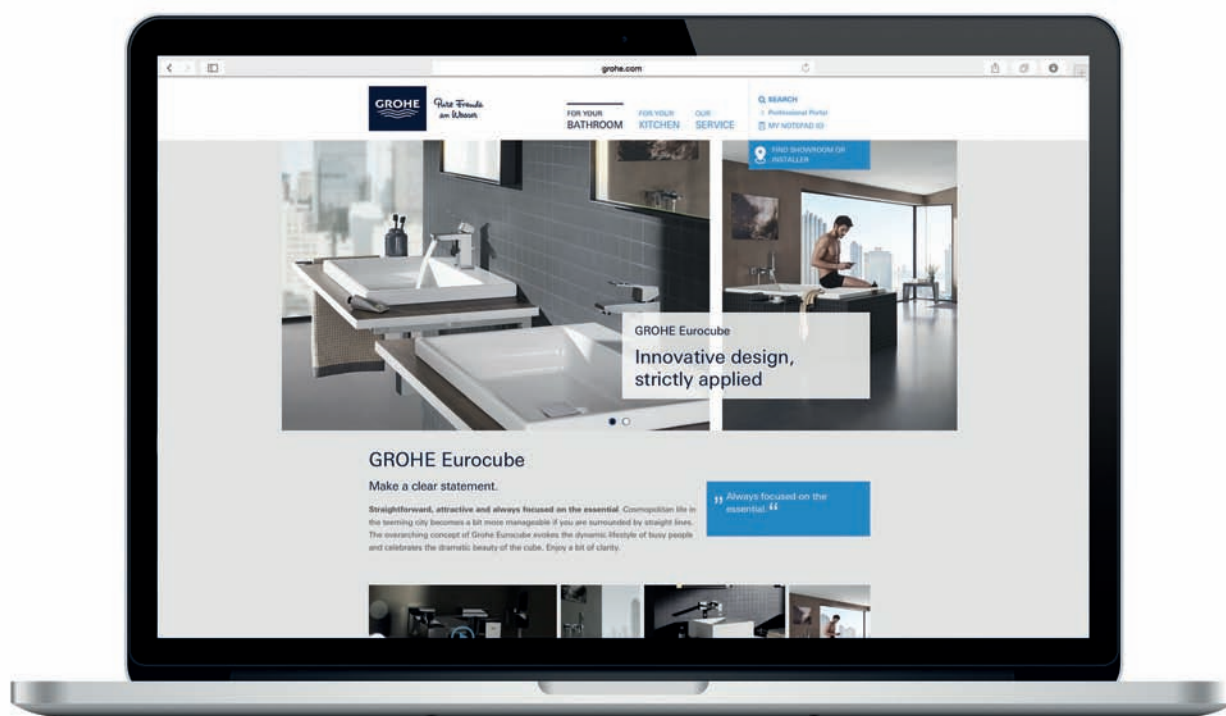

GROHE.COM

Follow us

YouTube

/GROHEMiddleEastAfrica

FOR FURTHER INFORMATION PLEASE VISIT OUR WEBSITE WWW.GROHE.COM.

Grohe Regional HQ
Eastern Mediterranean,
Middle East & Africa
Grome Marketing (Cyprus) Ltd.
P.O. Box 27048, CY-1641 Nicosia, Cyprus
Phone: + 357 - 22 - 46 52 00
Email: info@grome.com
Visit our website and find the office /
dealer / distributor closest to you.