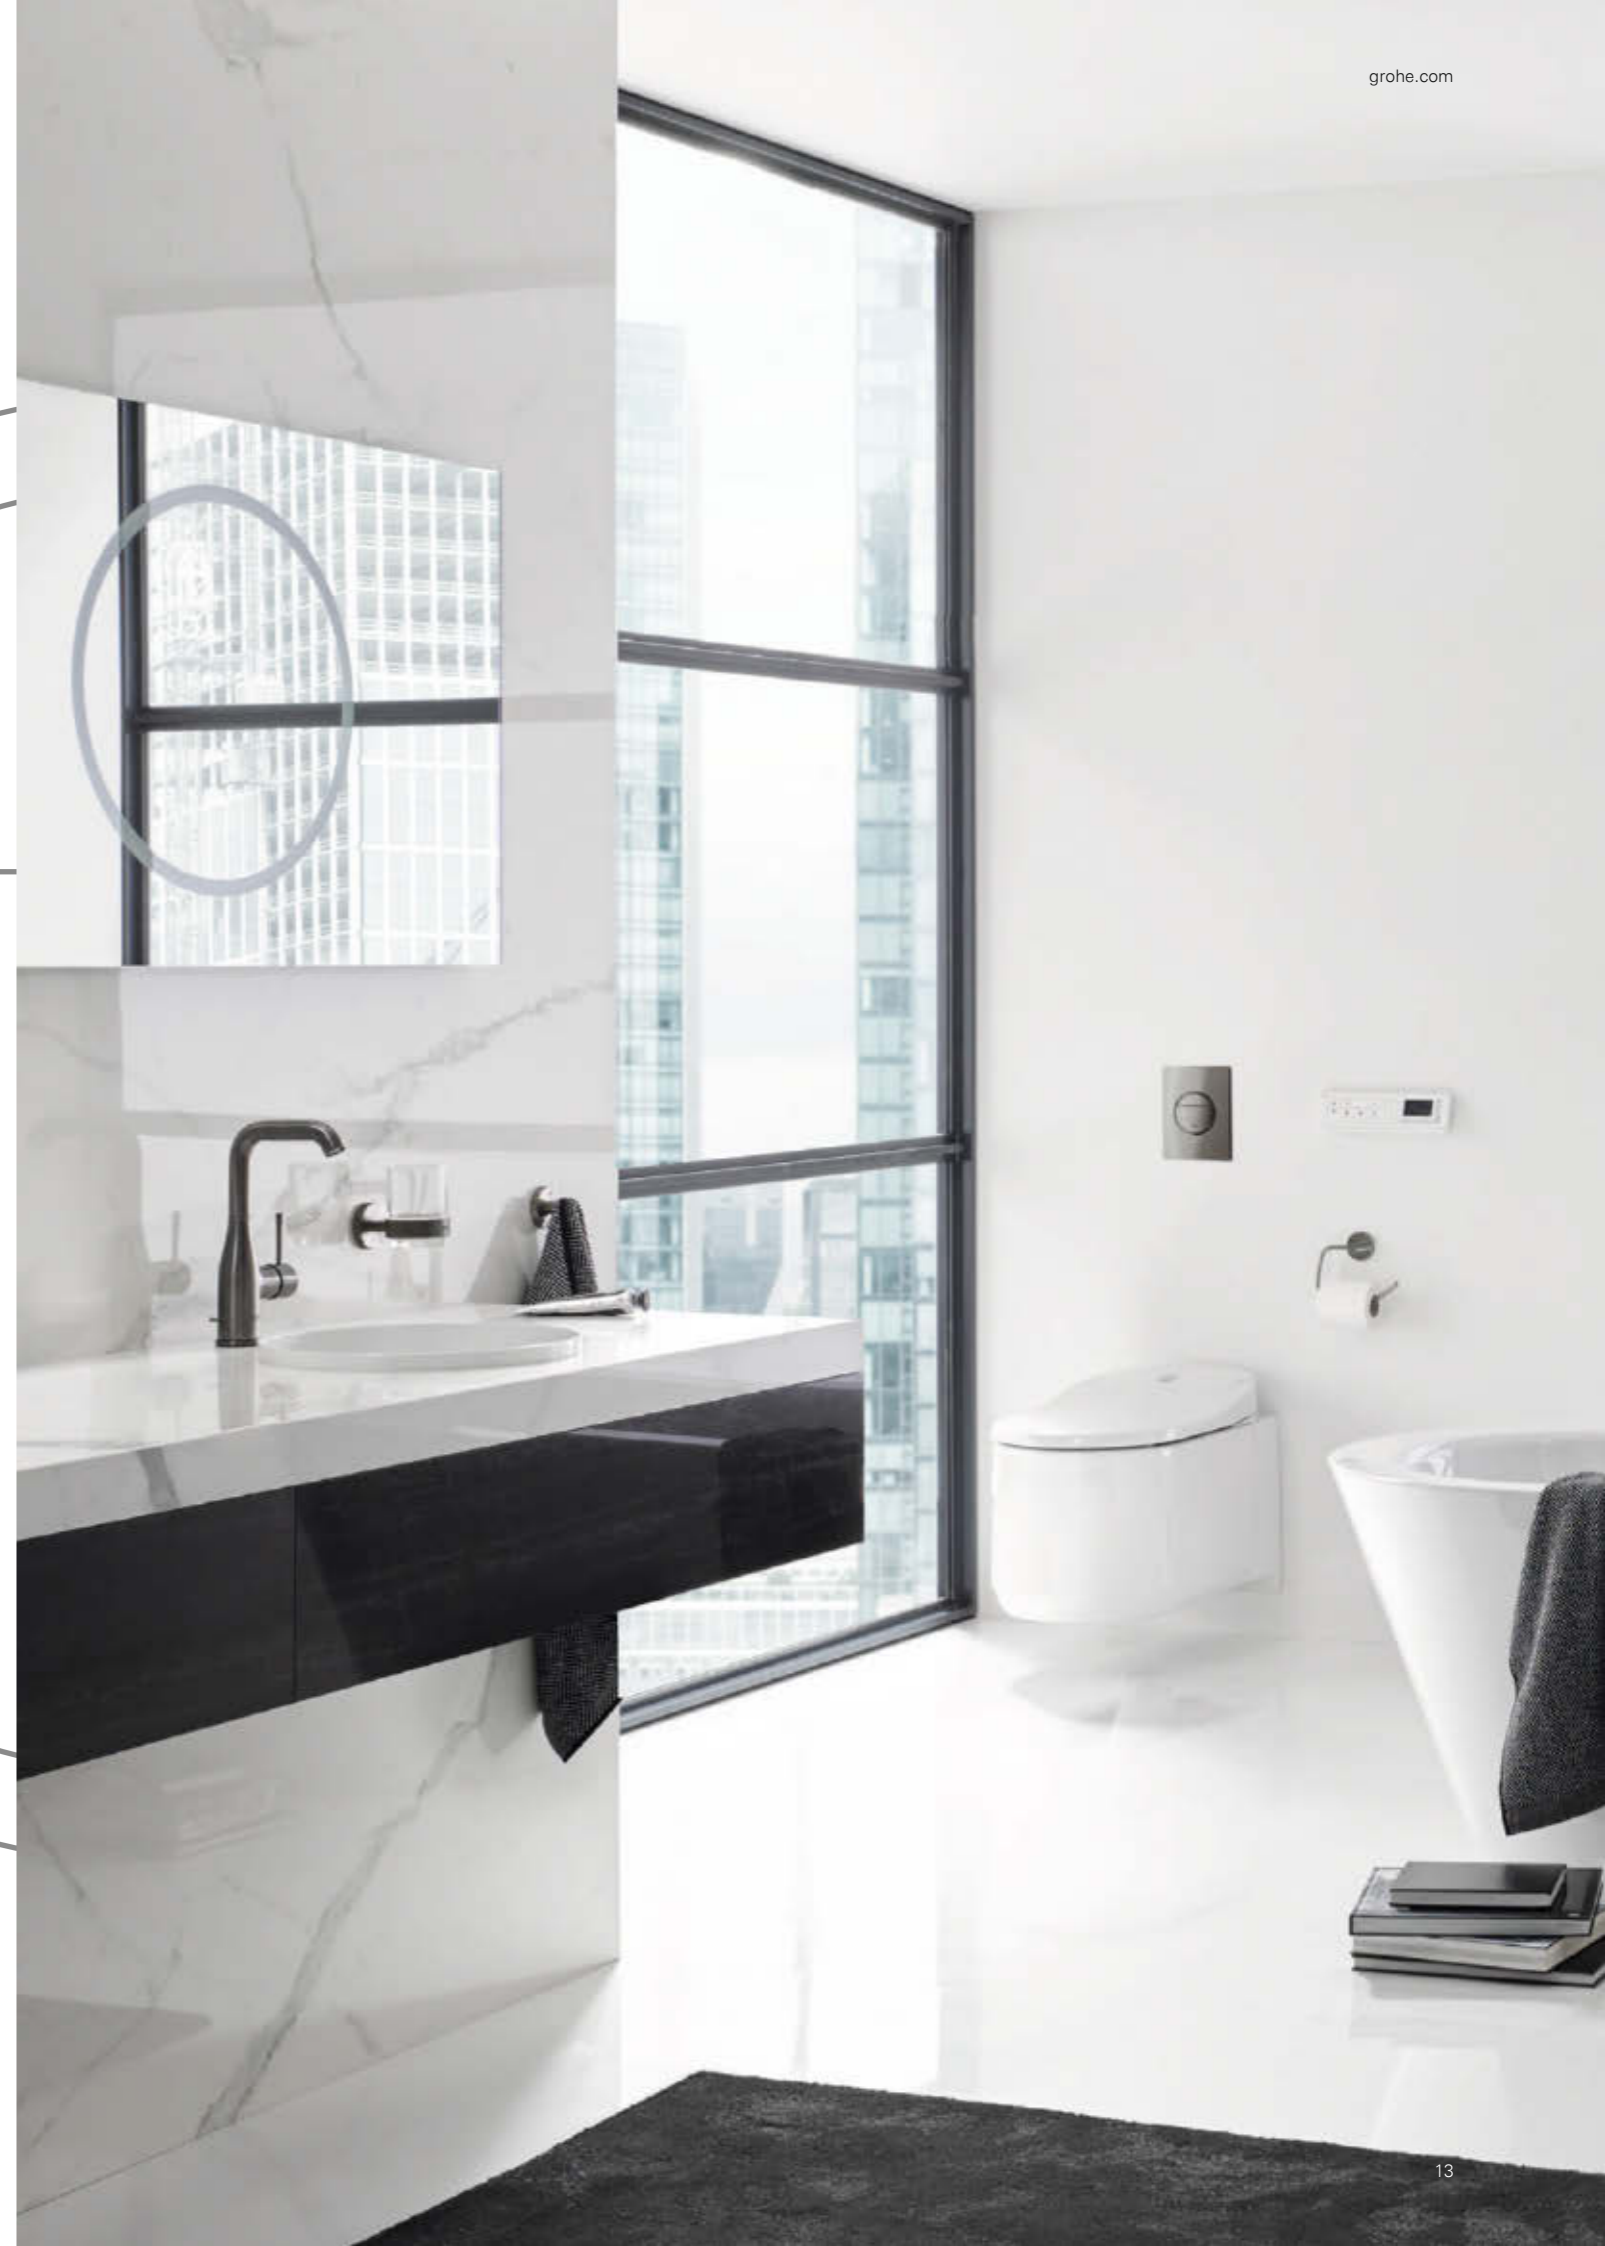

NOVA COSMOPOLITAN S

With its fresh design Nova Cosmopolitan brings an exciting modern element to our comprehensive range of flush plates. Its use of geometric shapes – circular actuation is framed by a rectangular plate – makes it the ideal choice for cutting edge spaces.

A choice of colors ensures the design complements several of our brassware and shower collections.

Nova
Cosmopolitan S