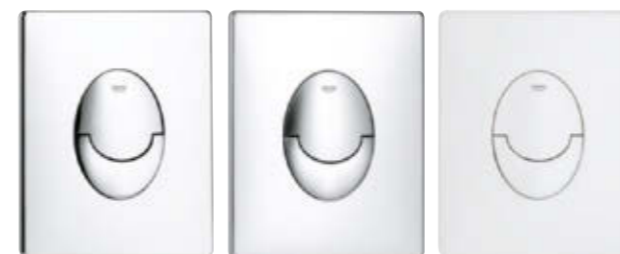

Skate Air Dual Flush

38 505 000
Chrome

38 505 P00
Matt Chrome

38 505 SH0
Alpine White