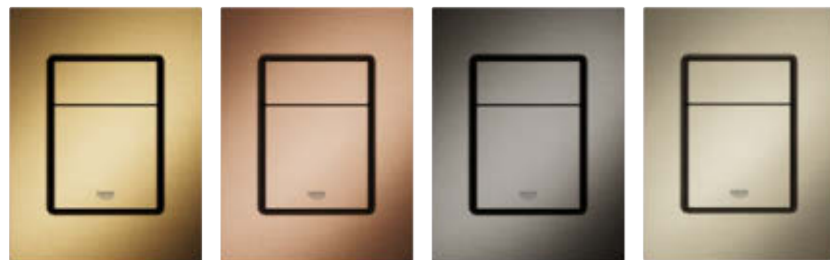

Brushed Surfaces

37 535 GNO
Brushed Cool Sunrise

37 535 DLO
Brushed Warm Sunset

37 535 ALO
Brushed Hard Graphite

37 535 ENO
Brushed Nickel