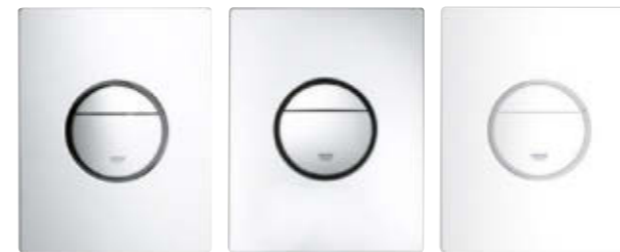

Nova Cosmopolitan

38 765 000
Chrome

38 765 P00
Matt Chrome

38 765 SH0
Alpine White