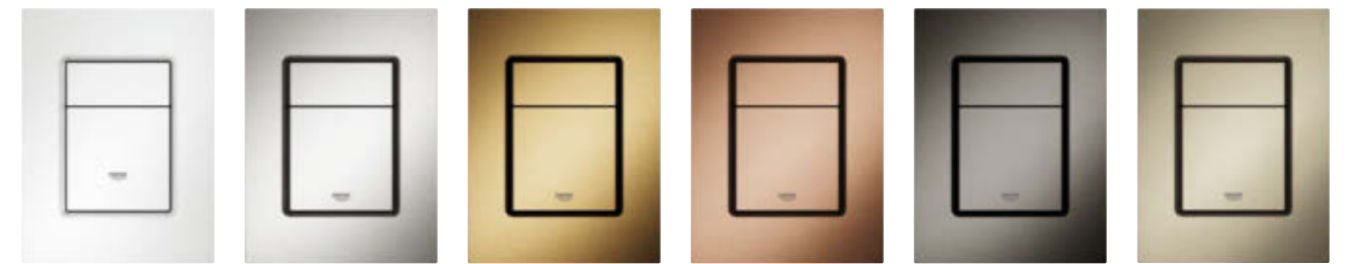

37 535 SH0 Alpine White   37 535 DC0 SuperSteel   37 535 GN0 Brushed Cool Sunrise   37 535 DL0 Brushed Warm Sunset   37 535 AL0 Brushed Hard Graphite   37 535 EN0 Brushed Nickel