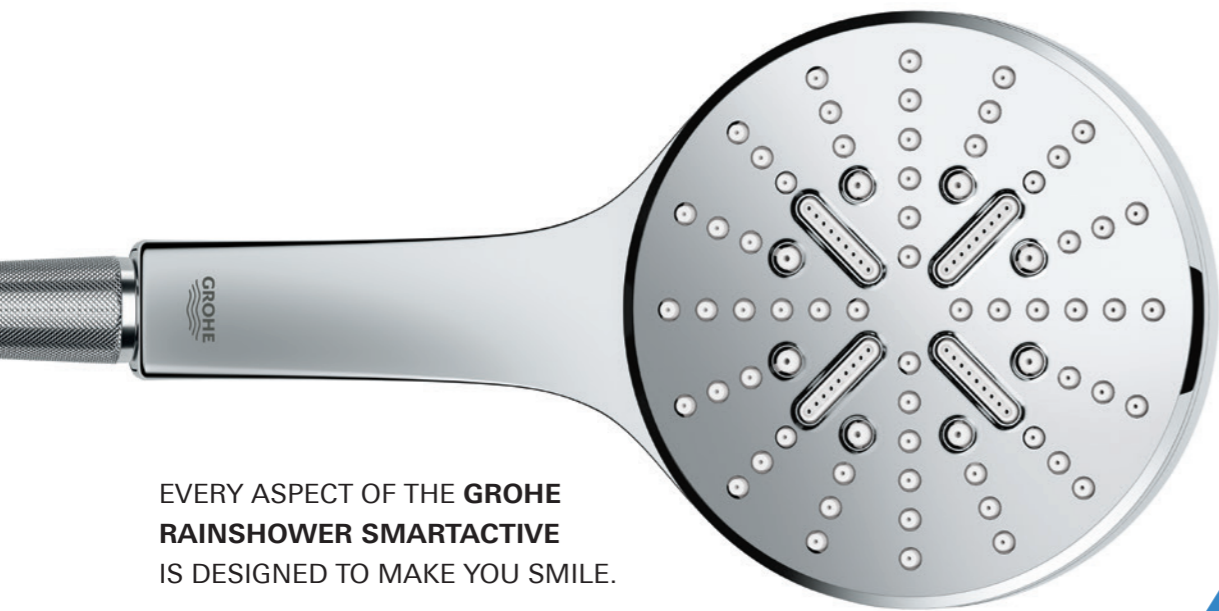

Pure Freude
an Wasser

GROHE
WAVE

SPREAD HAPPINESS

DESIGNED TO MAKE YOU SMILE
GROHE RAINSHOWER SMARTACTIVE

LIFE IS FUN. AND SO IS SHOWERING.

EVERY ASPECT OF THE **GROHE RAINSHOWER SMARTACTIVE** IS DESIGNED TO MAKE YOU SMILE.

From its fresh design to the colorful range and the one-touch switching between the three spray modes.

Discover the new and fun way of showering.

RIGHT IS JUST ONE CLICK AWAY.

WITH **GROHE SMARTTIP**, YOU CHOOSE ONE OF THREE
SPRAY PATTERNS WITH A SINGLE FINGERTIP.

GROHE Rain

A soft and
refreshing shower.

GROHE Jet

The power shower
after sports.

GROHE ActiveMassage

A moving spray reducing
stress and tension.

With **GROHE DripStop** to minimize after-dripping from the
Rain or Jet spray nozzles once you turn off the hand shower.